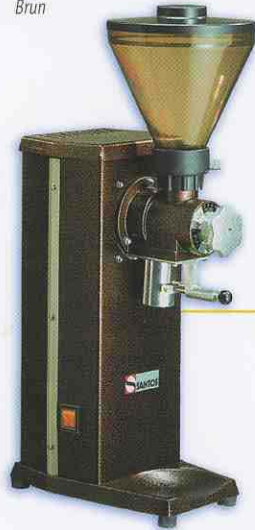

Brown
Brun

04
Coffee grinder with bag holder

Moulin à café - Pince-sac