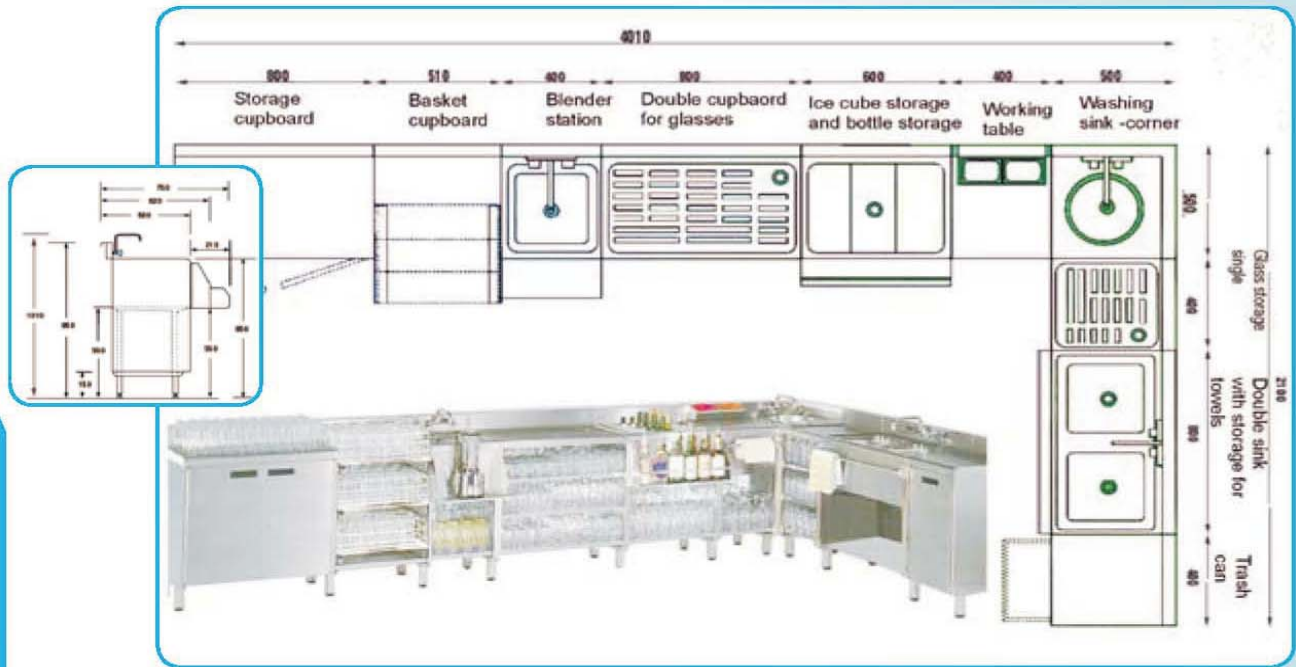

Electric coffee mixer

R.P.M: 8000/4000
 Voltage: 220-240V,50/60 Hz
 Power: 150W
 Dimensions: 168x175x485mm
 Weight: 4,450 kg

160 €

www.electrolux.com.mk
www.elektroluks.com.mk
 +389 47 203 900
 +389 2 329 8 130
 made in macedonia

Stainless steel line CompactBar-500

CATERING EQUIPMENT FOR HOTELS, RESTAURANTS, CANTEENS, CAFES

Working table

400mm
600mm
800mm
1000mm

BX53/040
BX53/060
BX53/080
BX53/100
Models HL:
BX31/040
BX31/060
BX31/080
BX31/100

With removable storages and 1/4" drainage.

Storage for glasses

400mm
600mm
800mm
1000mm

Inox rack
Wired racks

BX25/040 BX38/040
BX25/060 BX38/060
BX25/080 BX38/080
BX25/100 BX38/100

With 1/4" drainage.

Ice cube storage with lid