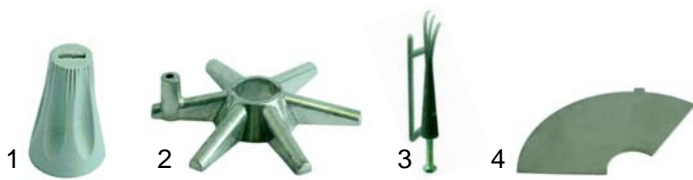

# Coffee grinders

Suitable for Obel

Item	Order	Description	Model	OEM
1	527333	Lid/Coffee beans container	EB	EB01
2	527334	Coffee beans container	EB	EB02

Item	Order	Description	Model	OEM
1	527335	Lid/Coffee beans container	Junior	DF1
2	527336	Coffee beans container	Junior	DF2

Item	Order	Description	Model	OEM
1	527413	Setting washer	EB	EB053
2	527233	Grind wheel pair	EB	EB08
3	527264	Grind wheel holder	EB	EB090

Item	Order	Description	Model	OEM
1	527414	Setting washer	Junior	DF53
2	527229	Grind wheel pair	Junior	DF8
3	527265	Grind wheel holder	Junior	DF90

Item	Order	Description	Model	OEM
1	527337	Ground coffee lid	EB	EB051
2	527338	Ring top	EB	EB086
3	527339	Clear plastic/ground-container	EB	EB094

Item	Order	Description	Model	OEM
1	527340	Ground coffee lid	Junior	DF51
2	527341	Clear plastic/ground-container	Junior	DF44