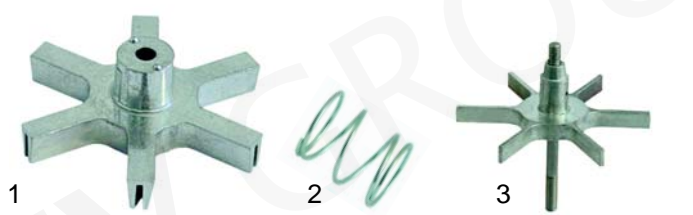

Item	Order	Description	Model	OEM
1	527413	Setting washer	EB	EB053
2	527233	Grind wheel pair	EB	EB08
3	527264	Grind wheel holder	EB	EB090

Item	Order	Description	Model	OEM
1	527414	Setting washer	Junior	DF53
2	527229	Grind wheel pair	Junior	DF8
3	527265	Grind wheel holder	Junior	DF90

Item	Order	Description	Model	OEM
1	527337	Ground coffee lid	EB	EB051
2	527338	Ring top	EB	EB086
3	527339	Clear plastic/ground-container	EB	EB094

Item	Order	Description	Model	OEM
1	527340	Ground coffee lid	Junior	DF51
2	527341	Clear plastic/ground-container	Junior	DF44

Item	Order	Description	Model	OEM
1	527522	Setting screw	EB	EB048
2	527523	Star (upper)	EB	EB042
3	527524	Spring scraper	EB	EB050
4	527525	Section sheet metal	EB	EB060

Item	Order	Description	Model	OEM
1	527526	Star (middle)	EB	EB059
2	527527	Spring	EB	EB061
3	527528	Star (upper)	EB	EB062

Item	Order	Description	Model	OEM
1	527522	Setting screw	Junior	DF48
2	527530	Star (upper)	Junior	DF42
3	527531	Sector sheet metal	Junior	DF60

Item	Order	Description	Model	OEM
1	527532	Star (middle)	Junior	DF059
2	527527	Spring	Junior	DF061
3	527533	Star (lower)	Junior	DF062