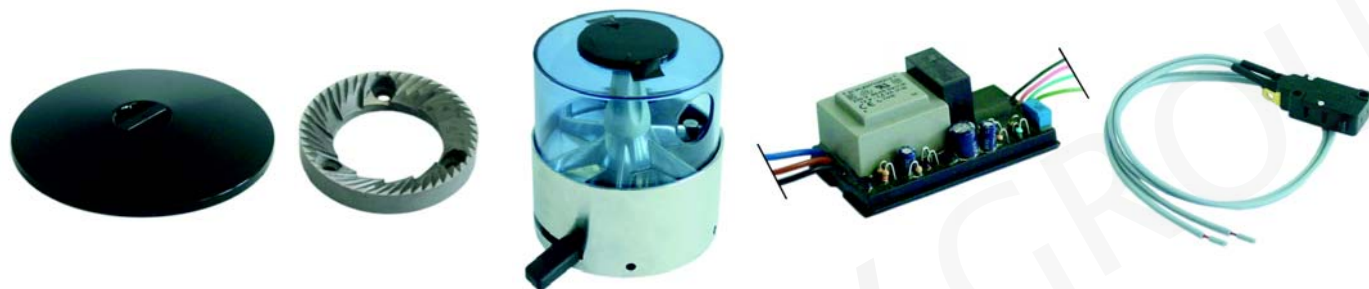

*Spare parts suitable for:*  
**OBEL**

*Spare parts suitable for coffee grinders*

**G.E.V. Großküchen-Ersatzteil-Vertrieb GmbH**  
Robert-Koch-Straße 3a  
82152 Planegg/Munich  
Germany

Phone: +49 (0)89 745572-0  
Fax: +49 (0)89 745572-83  
order@gev-online.com  
www.gev-online.com

# Coffee grinders

Suitable for Obel

Item	Order	Description	Model	OEM
1	527333	Lid/Coffee beans container	EB	EB01
2	527334	Coffee beans container	EB	EB02

Item	Order	Description	Model	OEM
1	527335	Lid/Coffee beans container	Junior	DF1
2	527336	Coffee beans container	Junior	DF2