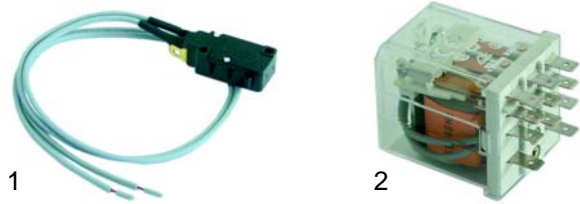

Item	Order	Description	Model	OEM
1	346156	Microswitch		EB066A
2	380355	Relay		EB073

no picture!

Item	Order	Description	Model	OEM
1	500239	Motor	EB	EB73
2	500240	Motor	Junior	DF15