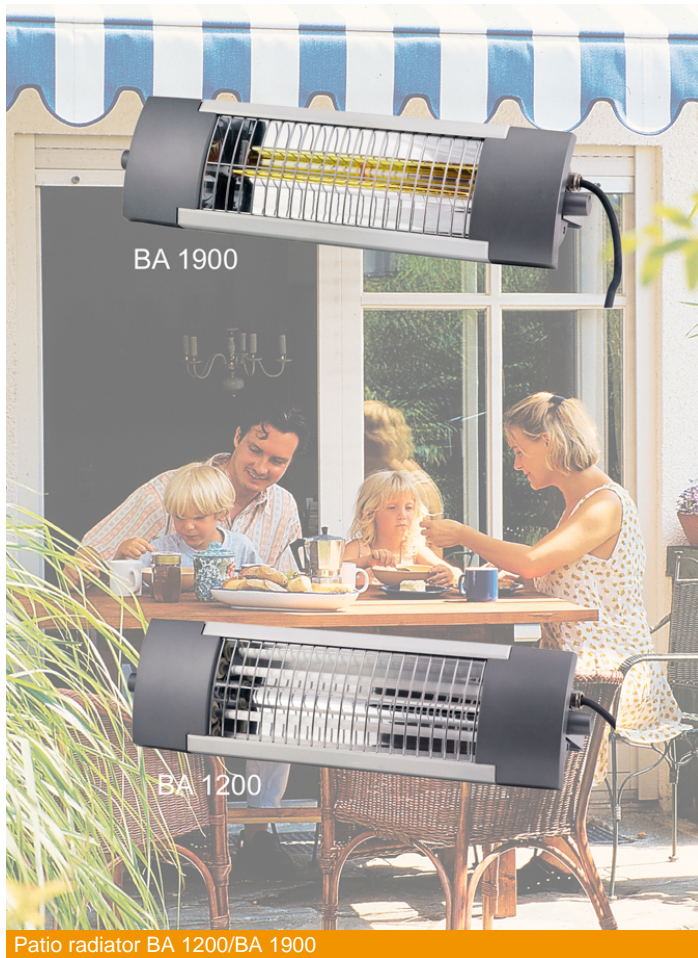

Cosy warmth - without the sun

The sun sets and a wonderful day draws to an end. Thanks to the BA 1200 and BA 1900 patio radiators from Dimplex, you can go on enjoying the day in comfortable warmth even after the sun has gone down. With Dimplex, you now have all the warmth of the sun at your fingertips - warmth you can feel straight away.

The original - BA patio radiator

- ✓ Fixed connection
- ✓ Robust aluminium casing
- ✓ Rain guard
- ✓ Degree of protection IP X4 / protection class I
- ✓ for horizontal wall mounting

Patio radiator BA 1200/BA 1900