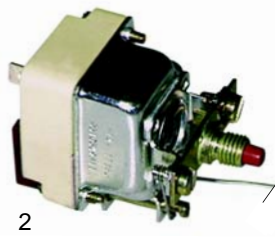

Fryers (gas)

Item	Order	Description	Model	OEM
1	375004	thermostat, 1-pole		05000087150
2	390060	safety thermostat		05750107250