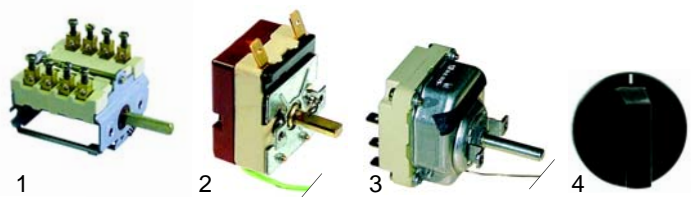

Item	Order	Description	Model	OEM
1	300080	switch		21558010
2	375527	thermostat, 1-pole		100374
3	375043	thermostat, 3-pole	TF6/8	09580111
4	110258	knob		09741058

Suitable for Fri Fri