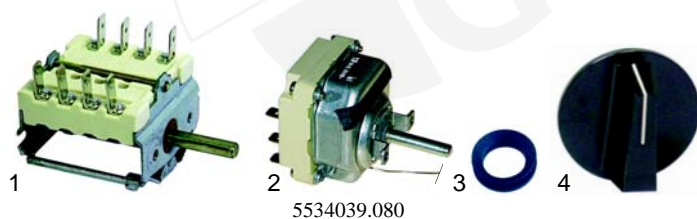

Item	Order	Description	Model	OEM
1	300001	switch, 2-pole	D4	400372
2	375683	thermostat, 1-pole, 175°C		400374 400388
3	550490	gasket		400373
4	110164	knob		400755

Item	Order	Description	Model	OEM
1	375678	safety thermostat, 290°C, 1-pole	D4	400375
2	375679	safety thermostat, 295°C, 3-pole	D6, D8	400364
3	375682	safety thermostat, 285°C, 1-pole	FF_	400537 400674 600383 400676