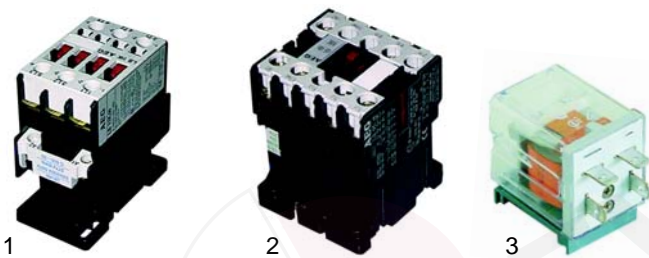

Item	Order	Description	Model	OEM
1	380264	contactor	FF31, FFS31/41, FFE31/41, FFM31/41	400797
2	380238	contactor	FFS21/42, FFE21/42, FFM42	400796
3	380376	relay	FFS_, FFE, FFM_	400798