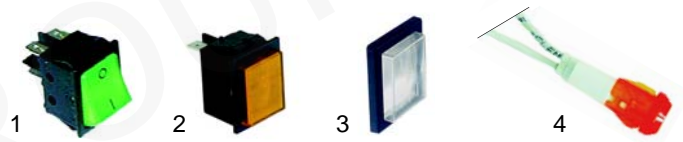

Item	Order	Description	Model	OEM
1	301003	switch, 2-pole	FT4,	400627
2	359156	signal lamp	FT6,	400698
3	301036	protective cover	FT8	400647
4	359258	signal lamp	ECO_	400771