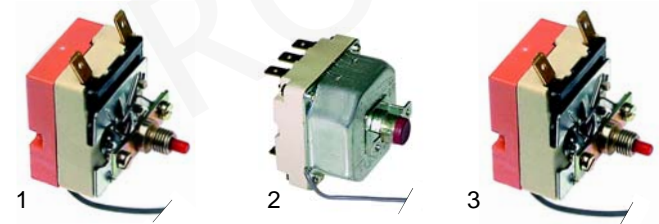

Item	Order	Description	Model	OEM
1	375678	safety thermostat, 290°C, 1-pole	D4	400375
2	375679	safety thermostat, 295°C, 3-pole	D6, D8	400364
3	375682	safety thermostat, 285°C, 1-pole	FF_	400537 400674 600383 400676