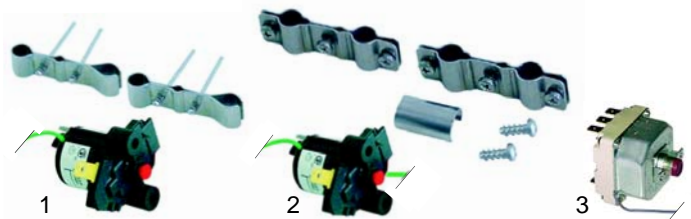

Item	Order	Description	Model	OEM
1	375244	safety thermostat	ECO	600709
2	375248	safety thermostat	FT_	400697 600707
3	375127	safety thermostat, 290°C, 3-pole	TF_	400189