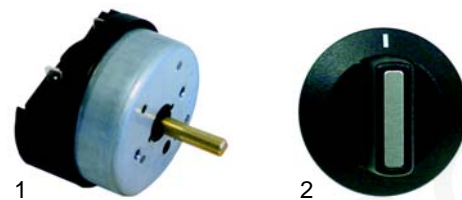

Item	Order	Description	Model	OEM
1	350049	timer, 30 Min.	DUO, DUO Four	400765
2	110163	knob		09741069