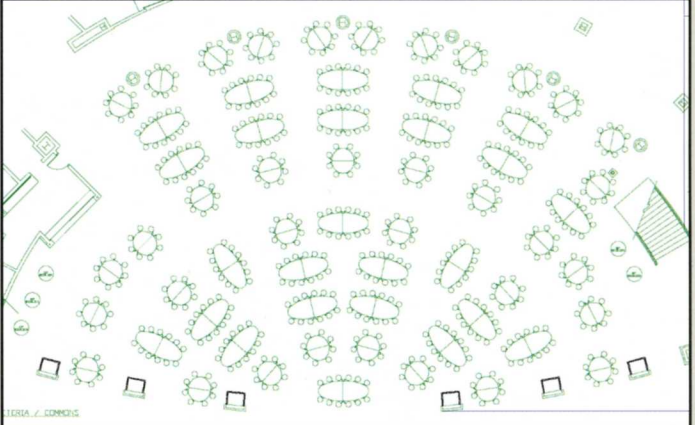

Sico Table

• **Tamper proof expansion rivets** secure frame onto sturdy MDF (Medium Density Fibreboard) core. No screws to work loose.

• **Aircraft lock-nuts** at all main pivot points remain tight and can't work loose.

• **Non-marking neoprene glides** on legs contain metal washers that protect floors by preventing leg tubes from breaking through glides.

• **Sico Armour-Edge®** on top edge is incredibly durable. No cracks or seams to trap food. Hermetically seals table core for sanitary purposes and moisture resistance for longer life.

• **Almost indestructible 13" (33cm)** one-piece seats keep their good looks through years of everyday use.

• **Tough .04" (1mm) thickness high-pressure laminate** tabletops are highly specified for durability and wearability.

• **Dual 14 gauge tube design** means extra strength and durability.

• **Non-marking 4" wheels** provide smooth, easy table handling.

• **Superior quality materials** and efficient design means easier handling and longer life.

Free Space Analysis Service

Sico has professional staff that produce drawings showing how our tables, and other products, will fit into your facility. There is no charge for this service.