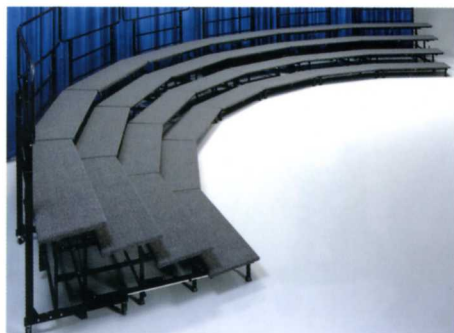

Choral Risers