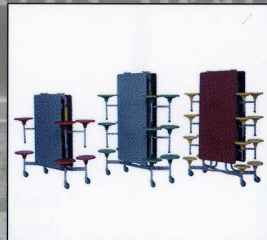

CHOICES

Mobile, folding tables