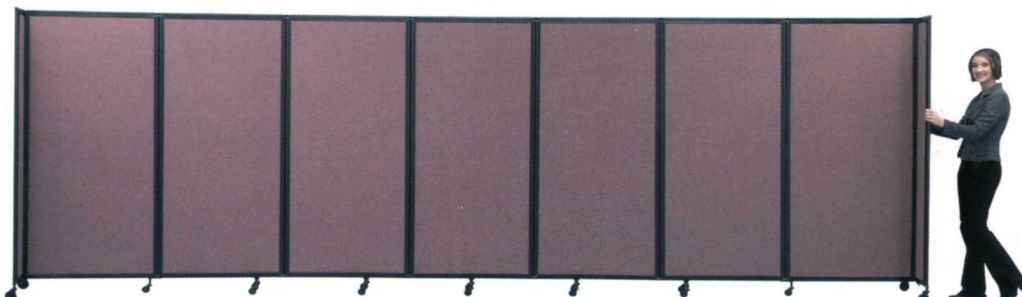

Sico Family of Products

Stages & Risers

2000 Dual & Single Height

Tri-Height

X-Press®

Choral Risers

Insta-Theatre®

Portable Dance Floors

Portable Partitions

Insta-Wall®

Mobile Sleeper

Veri-Lite® Tables

Catering Tables

Europe
SICO EUROPE LTD.
The Link Park
Lympe Industrial Estate
Lympe, Kent CT21 4LR
England
Phone [44] (1303) 234000
Fax [44] (1303) 234001
e-mail: sales@sico-europe.com