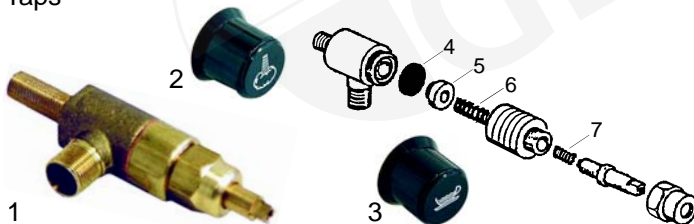

Taps

Item	Order	Description	OEM
1	529652	Steam/Water Tap cpl.	
2	111115	Knob, steam	5973005
3	111116	Knob, water	5973006