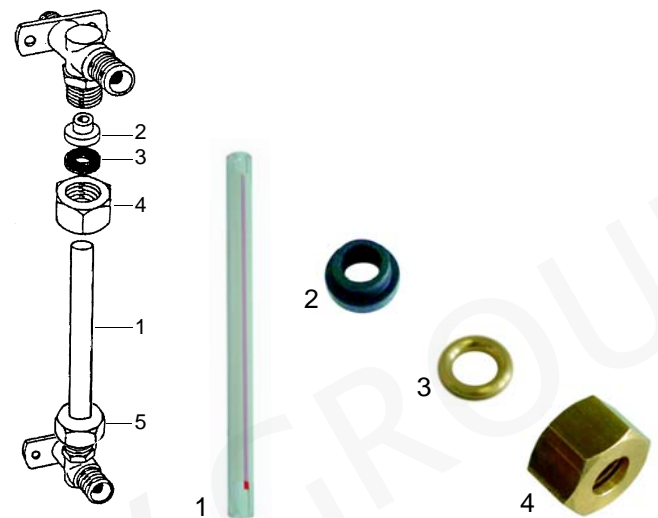

Valves

BZ35/40

Item	Order	Description	OEM
1	528386	Non-return valve	5965020
2	528387	Expansion valve	5965035 5965025

BZ99

Item	Order	Description	OEM
1	528369	Non-return valve	5965038
2	528370	Expansion valve	5965036

Level glass

Item	Order	Description	OEM
1	529415	Level glass, 170 x 11 mm	5430504
2	529416	Level glass gasket	5493026
3	528361	Pressure washer	5224802
4	528362	Union nut/above	5221828

Suitable for Bezerra