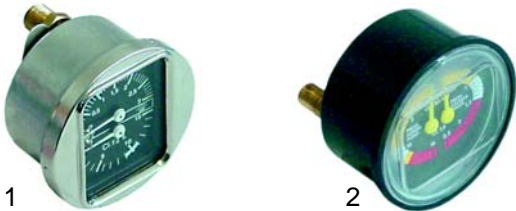

Item	Order	Description	Model	OEM
1	541259	Double scale	2000/3000 4000/BZ 40	7432503
2	541266	Double scale	ELLISSE	7432502