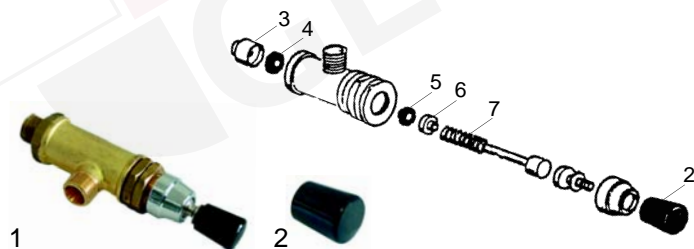

Level glass

Item	Order	Description	OEM
1	529415	Level glass, 170 x 11 mm	5430504
2	529416	Level glass gasket	5493026
3	528361	Pressure washer	5224802
4	528362	Union nut/above	5221828

Suitable for Bezerra

Water inlet valves

Item	Order	Description	OEM
1	529657	Water inlet valve, 3 ways	5964054
2	529659	Water inlet valve, 4 ways	5964060

Item	Order	Description	OEM
1	529650	Water inlet valve assembly	L1130B
2	111145	Knob	7372001