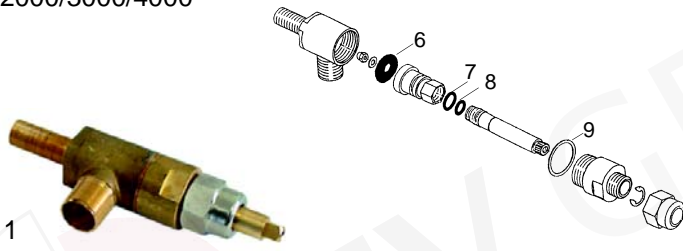

Item	Order	Description	OEM
4	528376	Gasket	
5	528377	Press washer	
6	528378	Spring/big	
7	528379	Spring/small	

Ellisse

Item	Order	Description	OEM
1	529526	Tap/cpl.	5974007 5974008 5974009 5974010

Item	Order	Description	OEM
2	111146	Knob, steam (grey)	5973021
3	111147	Knob, water (grey)	5973023
4	111148	Knob, steam (blue)	5973022
5	111149	Knob, water (blue)	5973024

Item	Order	Description	OEM
6	528380	Gasket	5493023
7	528381	O-ring	7496002
8	528382	O-ring	7496003
9	528383	Gasket	5495001

Taps

2000/3000/4000

Item	Order	Description	OEM
1	529523	Steam/water tap cpl.	5974006 5974005 5974018 5974019