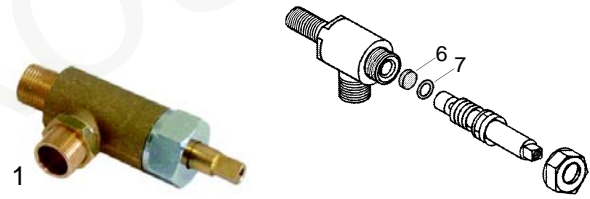

Item	Order	Description	OEM
4	528376	Gasket	
5	528377	Press washer	
6	528378	Spring/big	
7	528379	Spring/small	

Ellisse

Item	Order	Description	OEM
1	529526	Tap/cpl.	5974007 5974008 5974009 5974010

Item	Order	Description	OEM
2	111146	Knob, steam (grey)	5973021
3	111147	Knob, water (grey)	5973023
4	111148	Knob, steam (blue)	5973022
5	111149	Knob, water (blue)	5973024

Item	Order	Description	OEM
6	528380	Gasket	5493023
7	528381	O-ring	7496002
8	528382	O-ring	7496003
9	528383	Gasket	5495001

Taps

2000/3000/4000

Item	Order	Description	OEM
1	529523	Steam/water tap cpl.	5974006 5974005 5974018 5974019

Taps

BZ35/40/99

Item	Order	Description	OEM
1	529653	Steam/cpl.	5974001 5974002 5974003 5974004

Item	Order	Description	OEM
2	111115	Knob, steam (2000/3000)	5973005
3	111116	Knob, water (2000/3000)	5973006
4	111120	Knob, steam (4000)	5973003
5	111121	Knob, water (4000)	5973004