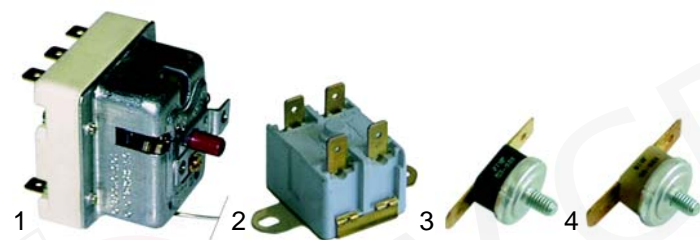

Thermostats

Item	Order	Description	OEM
1	390166	Safety thermostat, 3 poles	7434001
2	390411	Contact thermostat, 2 poles, 130°C	7434002
2	390325	Contact thermostat, 2 poles, 115°C	7634807
3	390414	Contact thermostat, 140°C	7634805
4	390413	Contact thermostat, 100°C	7634802
4	390412	Contact thermostat, 80°C	7634806