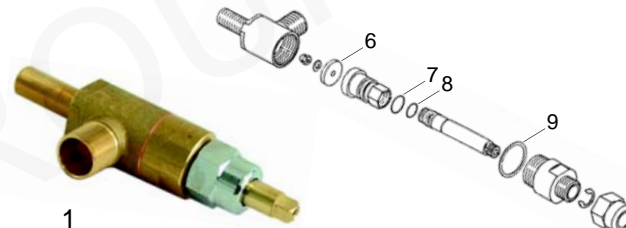

Water inlet valves

Item	Order	Description	OEM
1	529657	Water inlet valve, 3 ways	5964054
2	529659	Water inlet valve, 4 ways	5964060

Item	Order	Description	OEM
1	529650	Water inlet valve assembly	L1130B
2	111145	Knob	7372001

Item	Order	Description	OEM
3	528371	Gasketholder	5224607
4	528372	Gasket	5493013
5	528373	Gasket (conic)	5494004
6	528374	Press washer	5220603
7	528375	Spring	5471512

Taps

Item	Order	Description	OEM
1	529652	Steam/Water Tap cpl.	
2	111115	Knob, steam	5973005
3	111116	Knob, water	5973006

Item	Order	Description	OEM
4	528376	Gasket	
5	528377	Press washer	
6	528378	Spring/big	
7	528379	Spring/small	

Ellisse

Item	Order	Description	OEM
1	529526	Tap/cpl.	5974007 5974008 5974009 5974010

Item	Order	Description	OEM
2	111146	Knob, steam (grey)	5973021
3	111147	Knob, water (grey)	5973023
4	111148	Knob, steam (blue)	5973022
5	111149	Knob, water (blue)	5973024