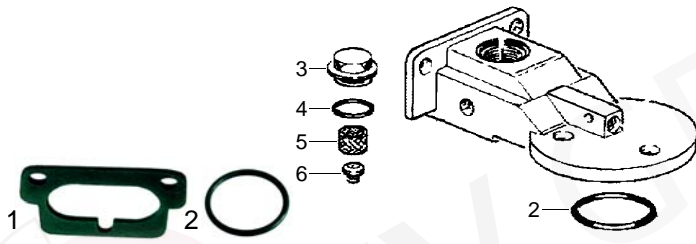

Group

Item	Order	Description	OEM
1	528142	Group gasket	
2	528155	Bell O-ring	7496004