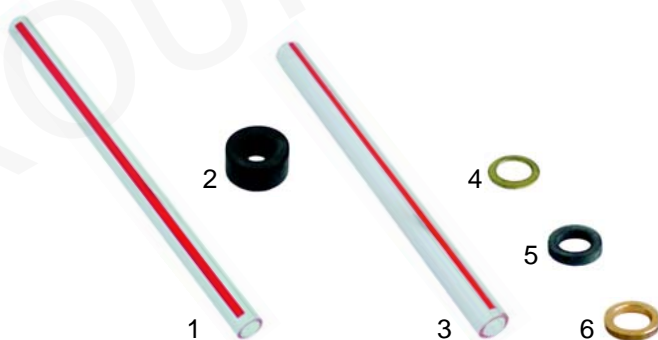

Boiler gasket

Item	Order	Description
1	528439	Boiler gasket

Manometer

Item	Order	Description
1	541277	Manometer, 0 - 3 bar
2	541278	Manometer, 0 - 16 bar
3	541279	Manometer, double scale

Valves

Item	Order	Description
1	529312	Safety valve, 1,8 bar, 3/8"
2	529316	Safety valve/sealed, 1,8 bar, 3/8"
3	529303	Empty valve, 1/4"
4	529304	Empty valve, 1/4"
5	529349	Cu-gasket, 3/8"
6	529361	Cu-gasket, 1/4"

Level glass

Item	Order	Description
1	528440	Level glass
2	528441	Level glass gasket
3	528442	Level glass, MK10
4	528443	Washer
5	528444	Gasket
6	528445	Press-Washer

Valves

Item	Order	Description
1	528446	Non-return valve
2	528447	Safety valve

Water inlet valve

Item	Order	Description
1	528448	Water inlet valve
2	528449	Spring
3	111077	Handle

Water inlet valve

Item	Order	Description
1	528450	Water inlet valve
2	111078	Lever/handle

Taps

Item	Order	Description
1	528451	Steam/Water tap, cpl.
2	111079	Knob
3	528452	Gasket, 14 x 4 mm
4	528402	O-ring (viton)