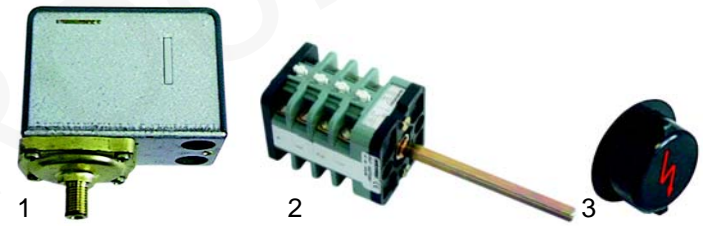

Lucifer

Item	Order	Description
1	370053	cpl., 3 ways, 230V AC
1	370051	cpl., 3 ways, 24V DC
2	370061	Solenoid square base
3	371031	Magnetic coil, 230V AC
3	371043	Magnetic coil, 24V DC

ODE

Item	Order	Description
1	370203	cpl., 3 ways, 230V AC
2	371150	Magnetic coil, 230V AC
3	370168	cpl., 1/8", 2 ways, 230V AC
4	371071	Coil, 230V AC

Sirai

Solenoid valve accessories

Item	Order	Description
1	371090	Plug/ big
2	371095	O-ring/viton
3	371100	O-ring/Silicon

Pressure switches/switches

Item	Order	Description
1	541021	Pressure switch
2	346011	Main switch
3	111076	Knob

Switches/lamps

Item	Order	Description
1	346012	Cradle switch
2	359044	Signal lamp/clear, 12mm, 230V
3	359042	Signal lamp/yellow, 12mm, 230V

Level sensor/key push button

Item	Order	Description
1	400344	Level sensor
2	400336	Push button panel