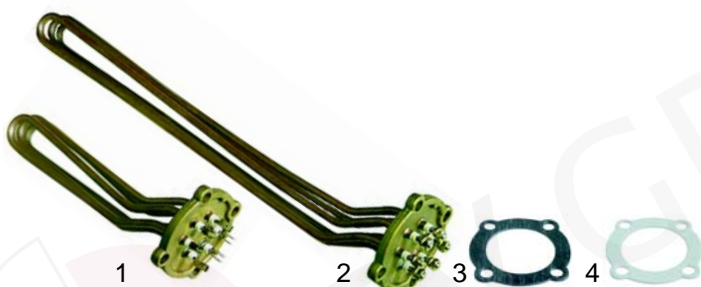

Lucifer

Item	Order	Description
1	370053	cpl., 3 ways, 230V AC
1	370051	cpl., 3 ways, 24V DC
2	370061	Solenoid square base
3	371031	Magnetic coil, 230V AC
3	371043	Magnetic coil, 24V DC

ODE

Item	Order	Description
1	370203	cpl., 3 ways, 230V AC
2	371150	Magnetic coil, 230V AC
3	370168	cpl., 1/8", 2 ways, 230V AC
4	371071	Coil, 230V AC

Sirai

Solenoid valve accessories

Item	Order	Description
1	371090	Plug/ big
2	371095	O-ring/viton
3	371100	O-ring/Silicon

Pressure switches/switches

Item	Order	Description
1	541021	Pressure switch
2	346011	Main switch
3	111076	Knob

Switches/lamps

Item	Order	Description
1	346012	Cradle switch
2	359044	Signal lamp/clear, 12mm, 230V
3	359042	Signal lamp/yellow, 12mm, 230V

Level sensor/key push button

Item	Order	Description
1	400344	Level sensor
2	400336	Push button panel

Flowmeter

Item	Order	Description
1	400004	Flowmeter, 1/4"
2	400256	Plugs
3	400257	Flowmeter turbine
4	400258	Case gasket

Elements

Item	Order	Description
1	417100	1 + 2 groups 2800W, 230V
2	417101	3 groups 5000W, 230V
3	528437	Gasket
4	528438	Gasket (teflon)