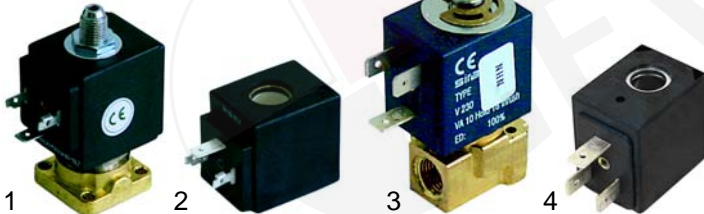

Member of the  **GEV GROUP**

Solenoid valves

Scem/Parker

Item	Order	Description
1	370057	cpl., 3 ways, 230V AC
1	370058	cpl., 3 ways, 24V DC
2	370062	Solenoid square base
3	371029	Magnetic coil, 230V AC
3	371030	Magnetic coil, 24V DC

Lucifer

Item	Order	Description
1	370053	cpl., 3 ways, 230V AC
1	370051	cpl., 3 ways, 24V DC
2	370061	Solenoid square base
3	371031	Magnetic coil, 230V AC
3	371043	Magnetic coil, 24V DC

ODE

Item	Order	Description
1	370203	cpl., 3 ways, 230V AC
2	371150	Magnetic coil, 230V AC
3	370168	cpl., 1/8", 2 ways, 230V AC
4	371071	Coil, 230V AC

Sirai

Solenoid valve accessories

Item	Order	Description
1	371090	Plug/ big
2	371095	O-ring/viton
3	371100	O-ring/Silicon

Pressure switches/switches

Item	Order	Description
1	541021	Pressure switch
2	346011	Main switch
3	111076	Knob

Switches/lamps

Item	Order	Description
1	346012	Cradle switch
2	359044	Signal lamp/clear, 12mm, 230V
3	359042	Signal lamp/yellow, 12mm, 230V

Level sensor/key push button

Item	Order	Description
1	400344	Level sensor
2	400336	Push button panel