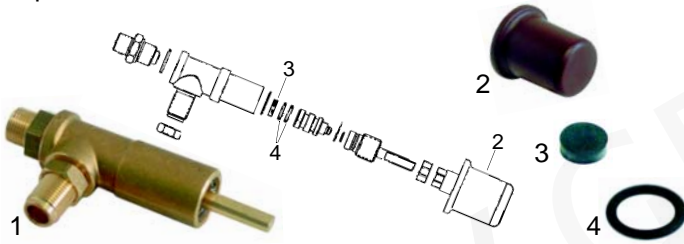

Boiler gasket

Item	Order	Description
1	528439	Boiler gasket

Manometer

Item	Order	Description
1	541277	Manometer, 0 - 3 bar
2	541278	Manometer, 0 - 16 bar
3	541279	Manometer, double scale

Valves

Item	Order	Description
1	529312	Safety valve, 1,8 bar, 3/8"
2	529316	Safety valve/sealed, 1,8 bar, 3/8"
3	529303	Empty valve, 1/4"
4	529304	Empty valve, 1/4"
5	529349	Cu-gasket, 3/8"
6	529361	Cu-gasket, 1/4"

Level glass

Item	Order	Description
1	528440	Level glass
2	528441	Level glass gasket
3	528442	Level glass, MK10
4	528443	Washer
5	528444	Gasket
6	528445	Press-Washer

Valves

Item	Order	Description
1	528446	Non-return valve
2	528447	Safety valve

Water inlet valve

Item	Order	Description
1	528448	Water inlet valve
2	528449	Spring
3	111077	Handle

Water inlet valve

Item	Order	Description
1	528450	Water inlet valve
2	111078	Lever/handle

Taps

Item	Order	Description
1	528451	Steam/Water tap, cpl.
2	111079	Knob
3	528452	Gasket, 14 x 4 mm
4	528402	O-ring (viton)

Item	Order	Description
1	528454	Steam/Water tap, cpl., MK10
2	111083	Lever
3	528455	O-ring
4	528456	Gasket

Pipes

Item	Order	Description
1	528457	Steam pipe
2	528458	Steam pipe, MK10
2	528459	Steam pipe, (stainless steel), MK10
3	528460	Water pipe