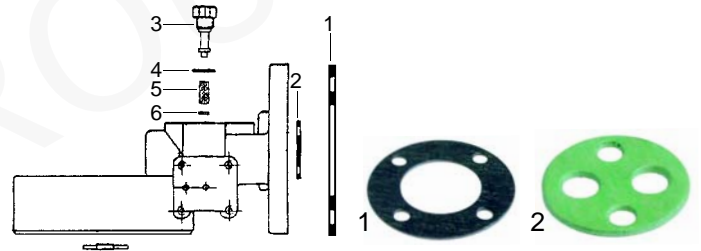

Water inlet valve

Item	Order	Description
1	528448	Water inlet valve
2	528449	Spring
3	111077	Handle

Water inlet valve

Item	Order	Description
1	528450	Water inlet valve
2	111078	Lever/handle

Taps

Item	Order	Description
1	528451	Steam/Water tap, cpl.
2	111079	Knob
3	528452	Gasket, 14 x 4 mm
4	528402	O-ring (viton)

Item	Order	Description
1	528454	Steam/Water tap, cpl., MK10
2	111083	Lever
3	528455	O-ring
4	528456	Gasket

Pipes

Item	Order	Description
1	528457	Steam pipe
2	528458	Steam pipe, MK10
2	528459	Steam pipe, (stainless steel), MK10
3	528460	Water pipe

Item	Order	Description
1	528461	Spring
2	528462	O-ring
3	528463	Gasket

Group

Item	Order	Description
1	528464	Group gasket
2	528465	Gasket

Item	Order	Description
3	528466	Screw cap
4	528467	Cu-gasket
5	528468	Filter
6	528469	O-ring (viton)