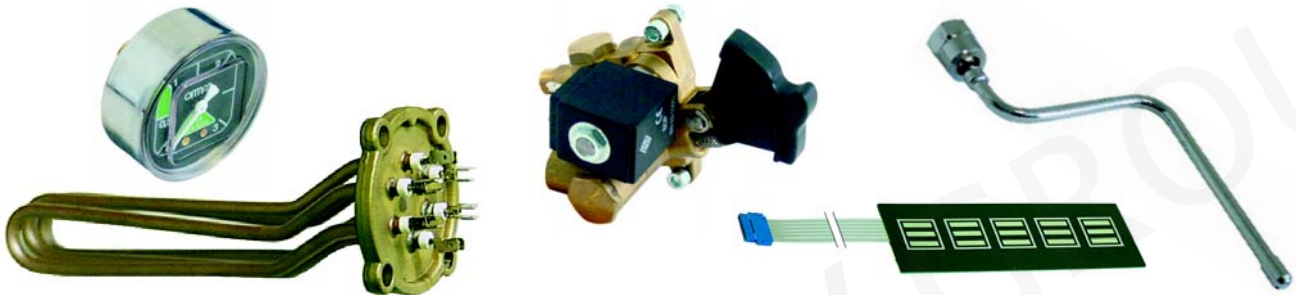

Spare parts suitable for: CONTI

Spare parts suitable for coffee machines