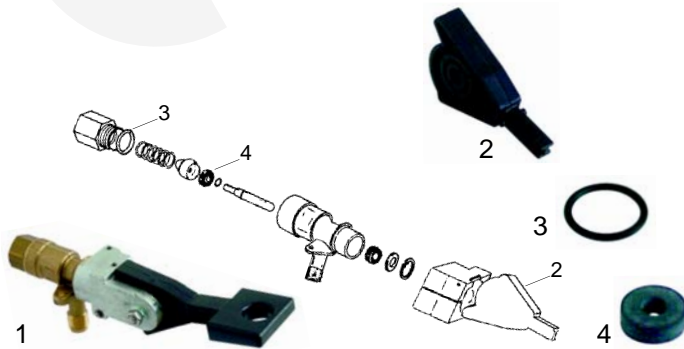

Boiler gasket

Item	Order	Description
1	528439	Boiler gasket

Manometer

Item	Order	Description
1	541277	Manometer, 0 - 3 bar
2	541278	Manometer, 0 - 16 bar
3	541279	Manometer, double scale

Valves

Item	Order	Description
1	529312	Safety valve, 1,8 bar, 3/8"
2	529316	Safety valve/sealed, 1,8 bar, 3/8"
3	529303	Empty valve, 1/4"
4	529304	Empty valve, 1/4"
5	529349	Cu-gasket, 3/8"
6	529361	Cu-gasket, 1/4"

Level glass

Item	Order	Description
1	528440	Level glass
2	528441	Level glass gasket
3	528442	Level glass, MK10
4	528443	Washer
5	528444	Gasket
6	528445	Press-Washer

Valves

Item	Order	Description
1	528446	Non-return valve
2	528447	Safety valve

Water inlet valve

Item	Order	Description
1	528448	Water inlet valve
2	528449	Spring
3	111077	Handle

Water inlet valve

Item	Order	Description
1	528450	Water inlet valve
2	111078	Lever/handle

Taps

Item	Order	Description
1	528451	Steam/Water tap, cpl.
2	111079	Knob
3	528452	Gasket, 14 x 4 mm
4	528402	O-ring (viton)

Item	Order	Description
1	528454	Steam/Water tap, cpl., MK10
2	111083	Lever
3	528455	O-ring
4	528456	Gasket

Pipes

Item	Order	Description
1	528457	Steam pipe
2	528458	Steam pipe, MK10
2	528459	Steam pipe, (stainless steel), MK10
3	528460	Water pipe