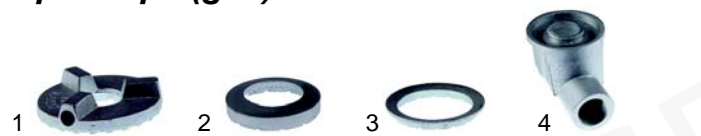

## Open tops (gas)

Item	Order	Description	Model	OEM
1	105792	burner cover, 3200 kcal		112232
2	105793	burner ring/small, 3200 kcal	AG4-_, AG8-_,	177768
3	105794	burner ring/large, 3200 kcal	AG12-_,	177792
4	105795	burner Vars	AGE8-_, AGE12-_,	199992
1 - 4	105796	radial burner/complete		112275