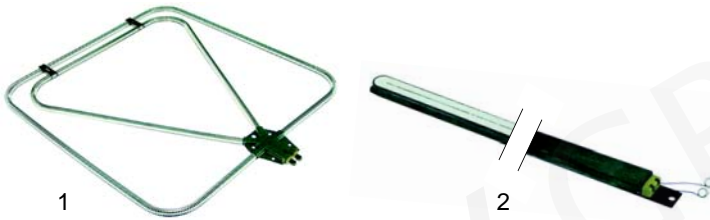

Ovens (electric)

Item	Order	Description	Model	OEM
1	415610	1600W/230V	E7_	143790
2	480063	450W/230V	E8_	117994