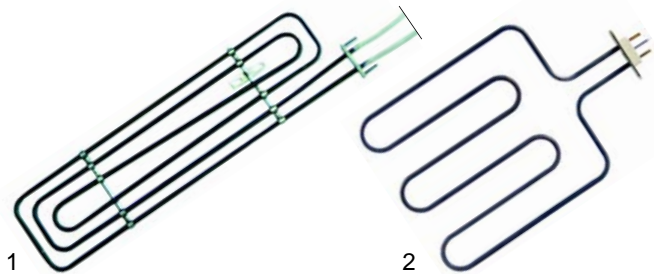

Hot cupboards (electric)

Item	Order	Description	Model	OEM.
1	415323	1600W/230V	E7_	105643
2	418225	1000W/230V	E8_	105597