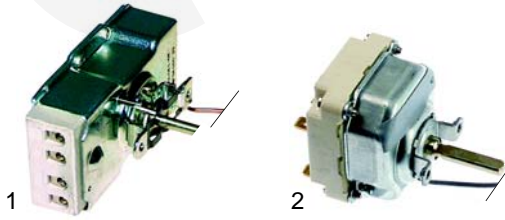

Item	Order	Description	Model	OEM
1	375032	thermostat, 50 - 300°C	EB_	105784
1	n. l. a.	thermostat, 130 - 370°C	EBP_	-
2	375685	thermostat, 50 - 300°C	EB_	105784
2	375101	thermostat, 130 - 370°C	EBP_	105849
2	375225	thermostat, 100 - 400°C		105847