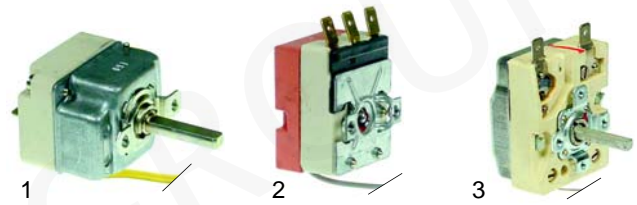

Item	Order	Description	Model	OEM
1	375709	thermostat		172146
2	375710	limiter	ESK7	105767
3	375711	thermostat	ESK8	172154