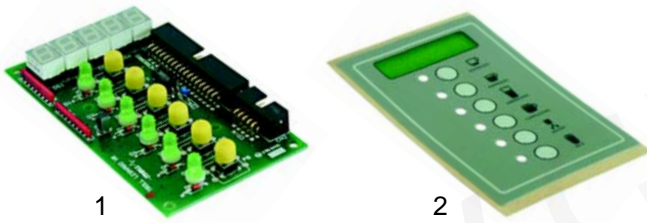

Keyboards

Item	Order	Description	Model	OEM
1	400561	Display p.c.b.	Office	10168
2	400562	Fascia	Office	10501