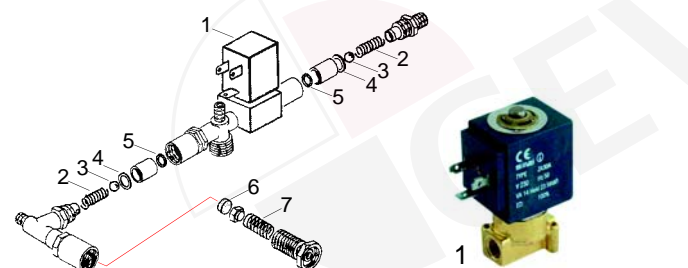

Water inlet valves

Item	Order	Description	Model	OEM
1	370082	Solenoid valve		02269