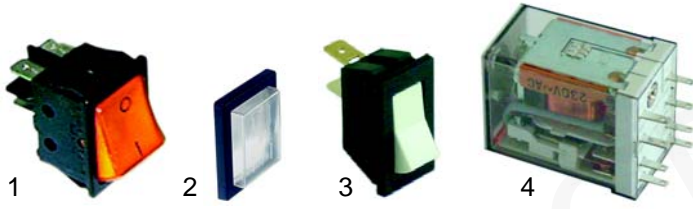

B

Suitable for Brasilia

Item	Order	Description	Model	OEM
1	301002	Switch	RR45	3253
2	301036	Protecting cap	RR45	3253
3	346143	Switch	BFD	
4	380358	Relay, 230V	RR45 CC45