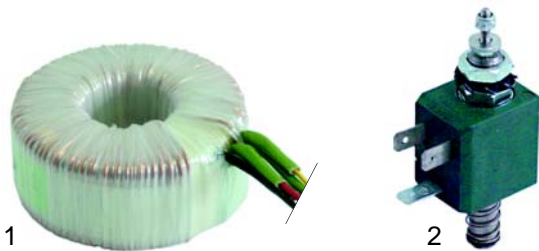

Transformer, electro-magnet

Item	Order	Description	Model	OEM
1	400560	Transformer, 230V/24V, 150VA	Office	12205
2	370170		Office	11065