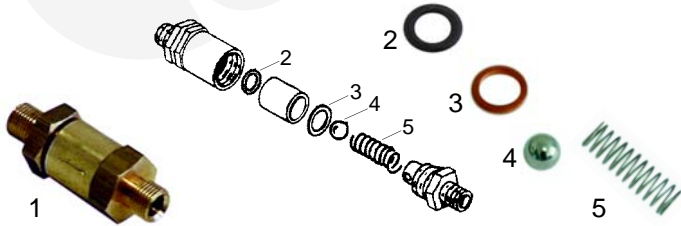

Item	Order	Description	Model	OEM
1	541270	Double scale	Belle Epoque	01880

Valves

Item	Order	Description	Model	OEM
1	529312	Safety valve, 1,8 bar, 3/8"		01120
2	529338	Safety valve/sealed, 1,5 bar, 3/8"		01181
3	529303	Empty valve, 1/4"		05062
4	529304	Empty valve, 1/4"		01571
5	529361	Cu-gasket, 1/4"		00813
6	529349	Cu-gasket, 3/8"		01386

Level glasses

Item	Order	Description	Model	OEM
1	529402	cpl. without level probe		01110
2	529403	cpl. with level probe		01211

Item	Order	Description	Model	OEM
1	529311	Non-return valve/cpl., 1/8"		01119
2	371095	O-ring		00833
3	528233	Cu-gasket		01404
4	528234	Ball		02227
5	528235	Spring		00863