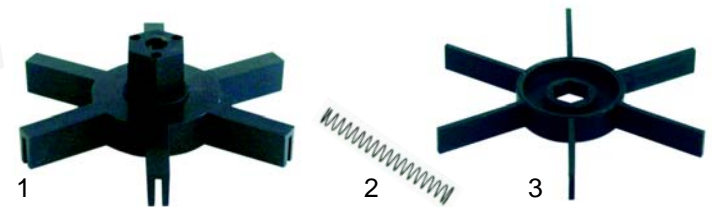

Item	Order	Description	Model	OEM
1	527551	Setting screw	RR45 CC45	3907
2	527552	Star (upper)	RR45 CC45	2727
3	527553	Sector sheet metal	RR45 CC45	3321

Item	Order	Description	Model	OEM
1	527202	Grind wheel pair	RR45 CC45	4433
2	527268	Grind wheel holder	RR45 CC45	4984