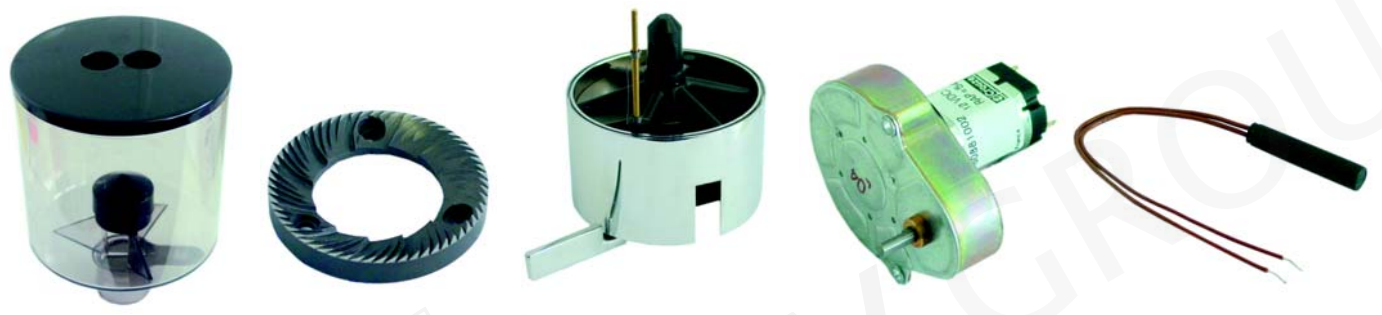

Spare parts suitable for coffee grinders