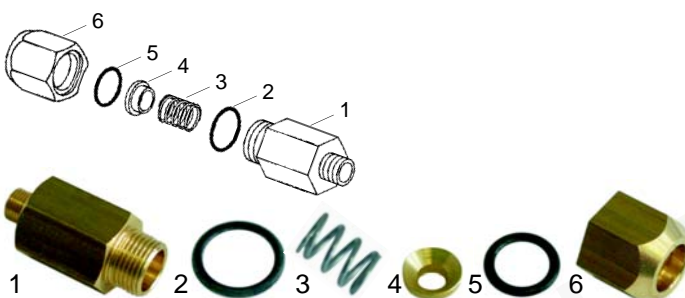

Item	Order	Description	Model	OEM
1	529600		Maxi America	01630
2	529601		America Plus	02509

Pipe accessories (Single banjo body)

Item	Order	Description	Model	OEM
1	528258	Gasket		00810
2	528259	Washer		01286
3	528260	Screw		00107

Steam pipe (socket joint)

Item	Order	Description	Model	OEM
1	529758		200, 205	11767
2	529749		Gradisca	10767
3	529750		Portofino, America	06512

Pipe accessories (socket joint)

Item	Order	Description	Model	OEM
1	528294	Nipple		10766
2	528293	Gasket		06370
3	528296	Spring	Gradisca	07060
4	528297	Spring washer		11029
5	528291	O-ring		07001
6	528300	Union nut		06509