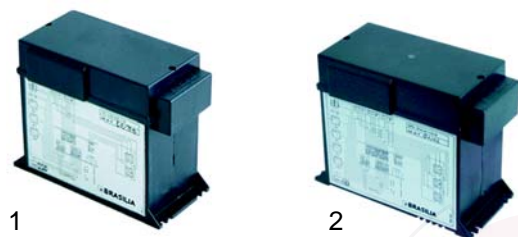

Flowmeter (Cubic)

Item	Order	Description	Model	OEM
1	400254	Flowmeter		01217
2	400199	Photocell unit		07627
3	400349	Ventilator unit		01804
4	400565	Flowmeter	Office	10264

Flowmeter (Gicar)

Item	Order	Description	Model	OEM
1	400255	Flowmeter, 1/8"		08729
2	400256	Plugs		09013
3	400257	Flowmeter turbine		
4	400258	Case gasket		