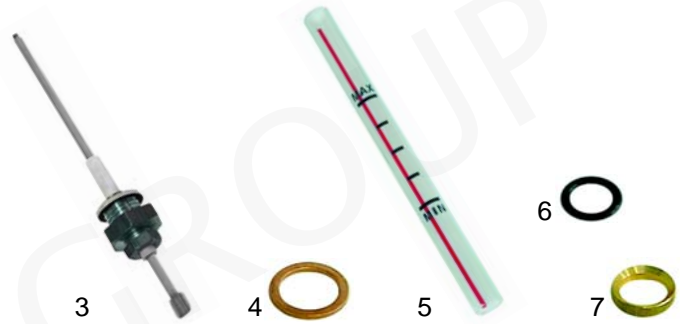

Item	Order	Description	Model	OEM
1	541270	Double scale	Belle Epoque	01880

Valves

Item	Order	Description	Model	OEM
1	529312	Safety valve, 1,8 bar, 3/8"		01120
2	529338	Safety valve/sealed, 1,5 bar, 3/8"		01181
3	529303	Empty valve, 1/4"		05062
4	529304	Empty valve, 1/4"		01571
5	529361	Cu-gasket, 1/4"		00813
6	529349	Cu-gasket, 3/8"		01386

Level glasses

Item	Order	Description	Model	OEM
1	529402	cpl. without level probe		01110
2	529403	cpl. with level probe		01211

Item	Order	Description	Model	OEM
1	529311	Non-return valve/cpl., 1/8"		01119
2	371095	O-ring		00833
3	528233	Cu-gasket		01404
4	528234	Ball		02227
5	528235	Spring		00863

Item	Order	Description	Model	OEM
1	529593	Expansion valve/assembly		01182
2	528236	Gasket, 11 x 3mm		01365
3	528237	Spring		00884

Item	Order	Description	Model	OEM
3	400020	Level probe, 140mm		00649
4	529361	Cu-gasket, 1/4		00813
5	529398	Level glass		00787
6	528211	O-ring		00838
7	529396	Press washer		00088