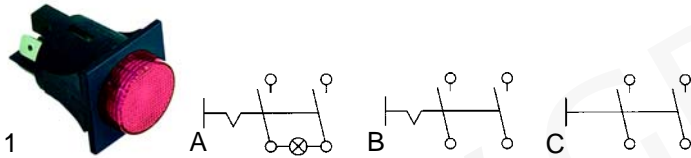

Switches Socket dimensions Ø25mm

Item	Order	Description	Model	OEM
1A	345153	Switch, 2 poles, lit	Lady	00664
1B	345155	Switch, 2 poles, unlit	Lady	00745
1C	345154	Push-button, 2 poles	Lady	00662