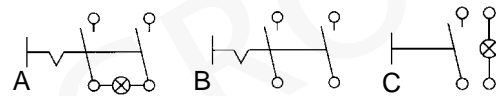

Item	Order	Description	Model	OEM
1A	345160	Switch, 2 poles, lit	Club, Belle Epoque junior	00663
1B	346002	Push button, 2 poles, unlit	Club, Belle Epoque 1/2Gr.	00661
1C	346003	Push button, 1 poles, + lamp	Club	00660