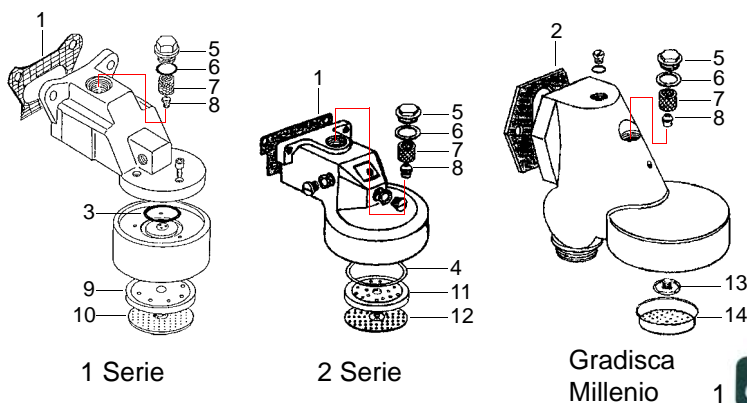

Group

Item	Order	Description	Model	OEM
1	528141	Group gasket		00814
2	528406	Group gasket		04394