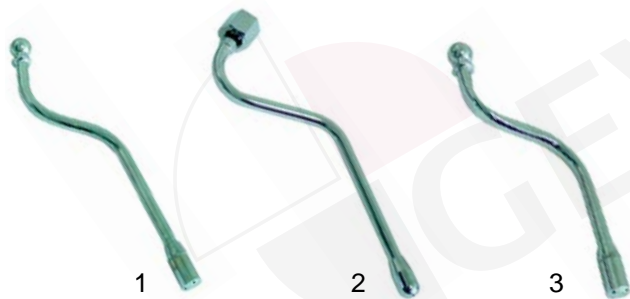

Steam pipe (socket joint)

Item	Order	Description	Model	OEM
1	529758		200, 205	11767
2	529749		Gradisca	10767
3	529750		Portofino, America	06512