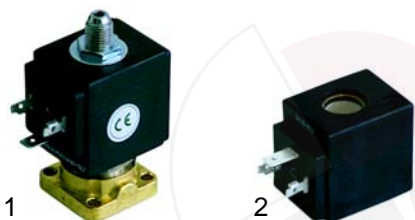

Phone: +49 (0)89 745572-0
Fax: +49 (0)89 745572-83
order@gev-online.com
www.gev-online.com

Member of the  **GEV GROUP**

Solenoid valves

Scem/Parker

Item	Order	Description	OEM
1	370057	cpl., 3 ways, 230V	01947
2	370062	Solenoid square base, 3 ways	
3	370206	1/8"/cpl., 2 ways, 230V	
4	371029	Magnetic coil, 230V	

Lucifer

Item	Order	Description	OEM
1	370053	Valve, 3 ways, 230V	
2	370061	Solenoid square base, 3 ways	
3	370072	Valve 1/8"/cpl., 2 ways, 230V	
4	371031	Magnetic coil, 230V	

ODE

Item	Order	Description	OEM
1	370203	Valve, 3 ways, 230V	
2	371150	Magnetic coil, 230V	