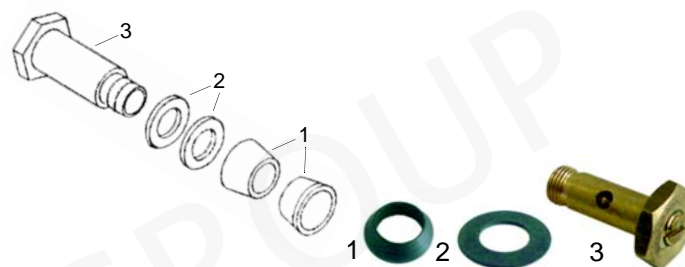

Water pipe (Single banjo body)

Item	Order	Description	Model	OEM
1	529597		BAR, Firenze	00259
2	529757		Gradisca	09745
3	529599		America	02550

Pipe accessories (End part)

Item	Order	Description	Model	OEM
1	529605	Gasket		01405
2	529573	Steam jet		00039
3	529606	Steam jet		11097
4	529602	End part (water)		00188
5	529603	Washer		01301
6	529604	End part		00054
7	529607	End part		04661
8	529608	Aerator		05004

Item	Order	Description	Model	OEM
1	529600		Maxi America	01630
2	529601		America Plus	02509

Pipe accessories (Single banjo body)

Item	Order	Description	Model	OEM
1	528258	Gasket		00810
2	528259	Washer		01286
3	528260	Screw		00107