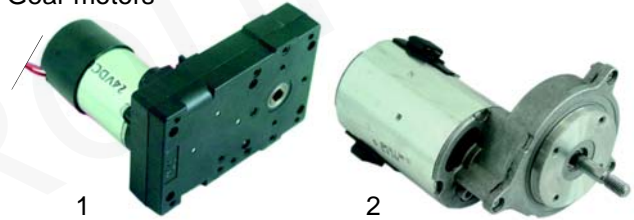

Gear motors

Item	Order	Description	Model	OEM
1	500235	9RPM, 24V DC	Office	10155
2	500236	Coffee grinder, 24V DC