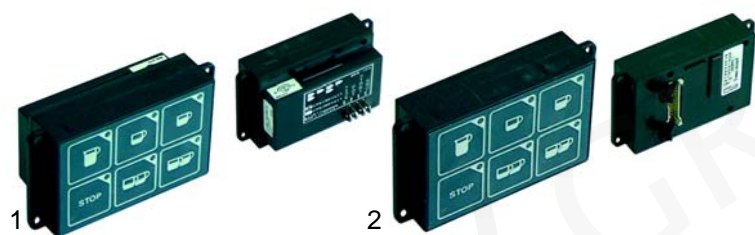

Keyboards

Item	Order	Descript.	Suit. elect. box	Model	OEM
1	400039	1 group	400037	Century-2/96	04962
2	400038	2 - 4 groups	400035 (2 Gr) 400284 (3Gr)	Century-2/96	04961