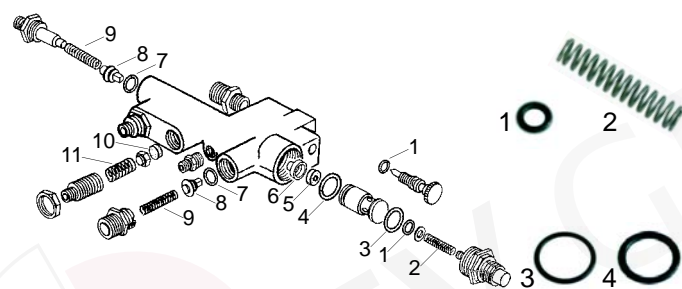

Valves

Item	Order	Description	Model	OEM
1	528240	O-ring		01428
2	528241	Spring		02218
3	528242	O-ring		01389
4	528243	O-ring		02107