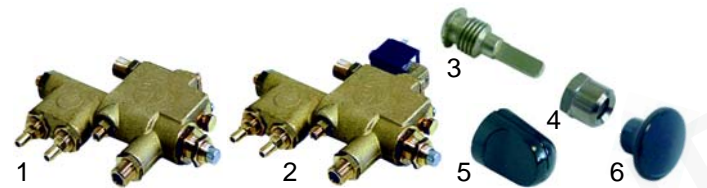

Water inlet valve

Item	Order	Description	Model	OEM
1	529591	Water inlet tap, cpl.		02953
2	529590	Water inlet tap with solenoid valve		02954
3	528238	Thrust shaft		00144
4	528239	Nut		00145
5	111100	Knob		00772
6	111101	Push button		00781