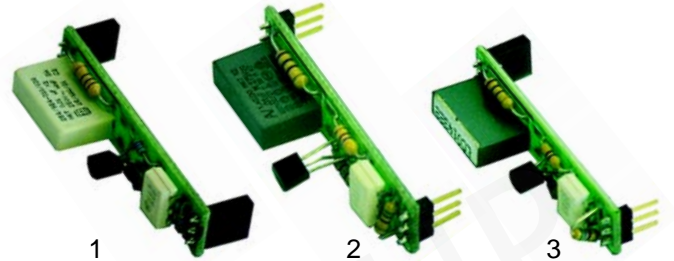

Item	Order	Description	Model	OEM
1	400268	1 series, end socket		10438
2	400269	2 series, end plug		11738
3	400270	3 series, end socket/plug		11739