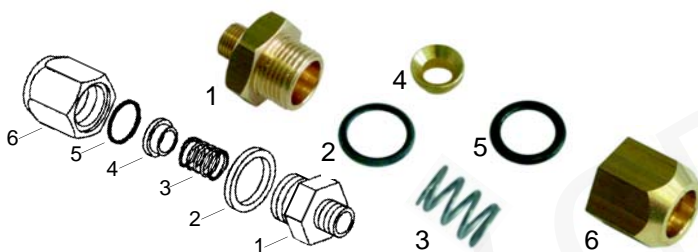

Item	Order	Description	Model	OEM
1	529600		Maxi America	01630
2	529601		America Plus	02509

Pipe accessories (Single banjo body)

Item	Order	Description	Model	OEM
1	528258	Gasket		00810
2	528259	Washer		01286
3	528260	Screw		00107

Steam pipe (socket joint)

Item	Order	Description	Model	OEM
1	529758		200, 205	11767
2	529749		Gradisca	10767
3	529750		Portofino, America	06512

Pipe accessories (socket joint)

Item	Order	Description	Model	OEM
1	528294	Nipple		10766
2	528293	Gasket		06370
3	528296	Spring	Gradisca	07060
4	528297	Spring washer		11029
5	528291	O-ring		07001
6	528300	Union nut		06509

Water pipe (socket joint)

Item	Order	Description	Model	OEM
1	529759		200, 205, Portofino, America	06511

Item	O--No.	Description	Model	OEM
1	528295	Nipple	200, 205, Portofino,	07202
2	528293	Gasket	America	06370
3	528296	Spring	Gradisca	07060
4	528298	Spring washer	200, 205,	06508
5	528291	O-ring	Portofino,	07001
6	528300	Union nut	America	06509