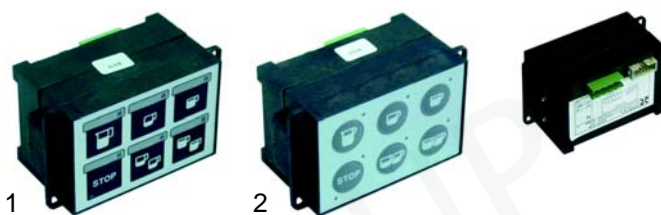

Keyboards/Electronic boxes since 2/96 (Gicar flowmeter)

Item	Order	Descript.	Suit. el. box	Model	OEM
1	400296	2 - 4Gr	400266 (2Gr)	100, 200	10137
2	400271	2 - 4Gr	400267 (3Gr)	105, 205	10138