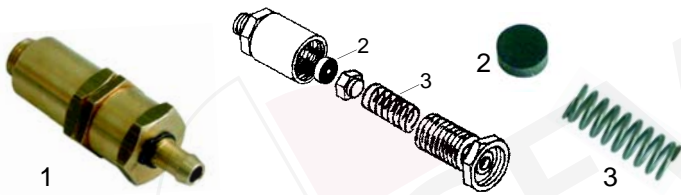

Item	Order	Description	Model	OEM
1	541270	Double scale	Belle Epoque	01880

Valves

Item	Order	Description	Model	OEM
1	529312	Safety valve, 1,8 bar, 3/8"		01120
2	529338	Safety valve/sealed, 1,5 bar, 3/8"		01181
3	529303	Empty valve, 1/4"		05062
4	529304	Empty valve, 1/4"		01571
5	529361	Cu-gasket, 1/4"		00813
6	529349	Cu-gasket, 3/8"		01386

Level glasses

Item	Order	Description	Model	OEM
1	529402	cpl. without level probe		01110
2	529403	cpl. with level probe		01211

Item	Order	Description	Model	OEM
1	529311	Non-return valve/cpl., 1/8"		01119
2	371095	O-ring		00833
3	528233	Cu-gasket		01404
4	528234	Ball		02227
5	528235	Spring		00863