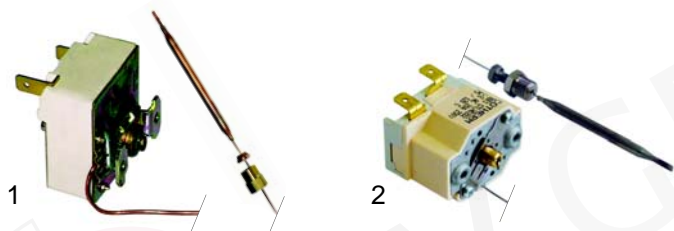

Thermostats

Item	Order	Description	Model	OEM
1	390114	Thermostat 110°C	Lady, Club	00651
2	390109	Thermostat	Belle Epoque Junior	12601