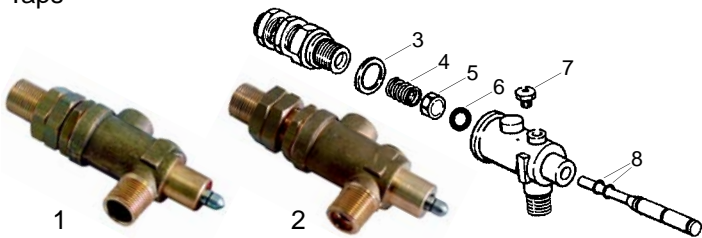

Item	Order	Description
1	529411	Level glass, 130 x 12mm
2	529413	Level glass gasket
3	529414	Press washer
4	529469	Pipe upper nut
5	400020	Level probe, 150mm

Water inlet valve

Item	Order	Description
1	529642	Water inlet valve assembly
2	529470	Junction part
3	529471	Button
4	529472	Insertion label

Item	Order	Description
5	528815	O-ring
6	529486	Gasket
7	529485	Gasket holder
8	529722	Spring
9	529483	Cu-gasket

Water inlet group

Item	Order	Description
1	529473	Water inlet pump assembly

Item	Order	Description
2	529477	Ball (stainless steel)
3	529478	O-ring (viton)
4	529479	Spring
5	529480	Cu-gasket
6	529481	Spring
7	529482	O-ring

Taps

Item	Order	Description
1	529474	Washer
2	529475	Disc
3	529476	O-ring

Delivery pipes

Item	Order	Description
1	529672	Steam pipe/short
2	529671	Steam pipe/long
3	529673	Jet
4	528216	O-ring (viton)
5	528217	Gasket (teflon)

Taps

Item	Order	Description
1	529640	Water, cpl.
2	529641	Steam, cpl.

Item	Order	Description
3	529483	Cu-gasket
4	529722	Spring
5	529485	Washer holder
6	529486	Washer
7	529863	Empty valve, 1/4" (only steam)
8	528815	O-ring/shaft-