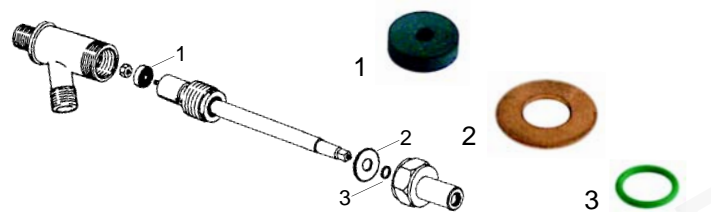

Item	Order	Description
1	529411	Level glass, 130 x 12mm
2	529413	Level glass gasket
3	529414	Press washer
4	529469	Pipe upper nut
5	400020	Level probe, 150mm

Water inlet valve

Item	Order	Description
1	529642	Water inlet valve assembly
2	529470	Junction part
3	529471	Button
4	529472	Insertion label

Item	Order	Description
5	528815	O-ring
6	529486	Gasket
7	529485	Gasket holder
8	529722	Spring
9	529483	Cu-gasket

Water inlet group

Item	Order	Description
1	529473	Water inlet pump assembly

Item	Order	Description
2	529477	Ball (stainless steel)
3	529478	O-ring (viton)
4	529479	Spring
5	529480	Cu-gasket
6	529481	Spring
7	529482	O-ring

Taps

Item	Order	Description
1	529474	Washer
2	529475	Disc
3	529476	O-ring

Delivery pipes

Item	Order	Description
1	529672	Steam pipe/short
2	529671	Steam pipe/long
3	529673	Jet
4	528216	O-ring (viton)
5	528217	Gasket (teflon)

Taps

Item	Order	Description
1	529640	Water, cpl.
2	529641	Steam, cpl.

Item	Order	Description
3	529483	Cu-gasket
4	529722	Spring
5	529485	Washer holder
6	529486	Washer
7	529863	Empty valve, 1/4" (only steam)
8	528815	O-ring/shaft-