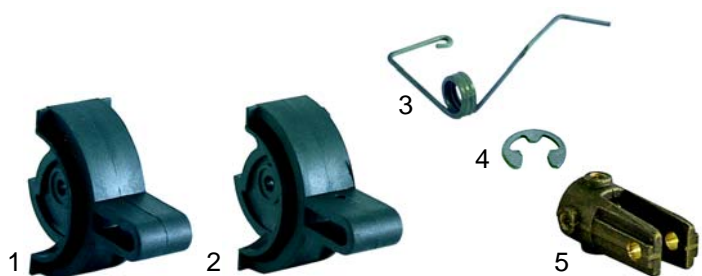

Item	Order	Description
5	528815	O-ring
6	529486	Gasket
7	529485	Gasket holder
8	529722	Spring
9	529483	Cu-gasket

Water inlet group

Item	Order	Description
1	529473	Water inlet pump assembly

Item	Order	Description
2	529477	Ball (stainless steel)
3	529478	O-ring (viton)
4	529479	Spring
5	529480	Cu-gasket
6	529481	Spring
7	529482	O-ring

Taps

Item	Order	Description
1	529474	Washer
2	529475	Disc
3	529476	O-ring

Delivery pipes

Item	Order	Description
1	529672	Steam pipe/short
2	529671	Steam pipe/long
3	529673	Jet
4	528216	O-ring (viton)
5	528217	Gasket (teflon)

Taps

Item	Order	Description
1	529640	Water, cpl.
2	529641	Steam, cpl.

Item	Order	Description
3	529483	Cu-gasket
4	529722	Spring
5	529485	Washer holder
6	529486	Washer
7	529863	Empty valve, 1/4" (only steam)
8	528815	O-ring/shaft-