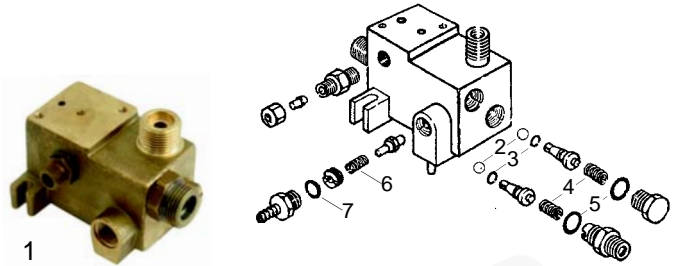

Valves

Item	Order	Description
1	529303	Empty valve, 1/4"
2	529304	Empty valve, 1/4"
3	529361	Cu-gasket, 1/4"

Level glass

Item	Order	Description
1	529410	Level glass, 135 x 11mm
2	529412	Level glass gasket
3	400020	Level probe, 150mm

Item	Order	Description
1	529411	Level glass, 130 x 12mm
2	529413	Level glass gasket
3	529414	Press washer
4	529469	Pipe upper nut
5	400020	Level probe, 150mm

Water inlet valve

Item	Order	Description
1	529642	Water inlet valve assembly
2	529470	Junction part
3	529471	Button
4	529472	Insertion label

Item	Order	Description
5	528815	O-ring
6	529486	Gasket
7	529485	Gasket holder
8	529722	Spring
9	529483	Cu-gasket

Water inlet group

Item	Order	Description
1	529473	Water inlet pump assembly

Item	Order	Description
2	529477	Ball (stainless steel)
3	529478	O-ring (viton)
4	529479	Spring
5	529480	Cu-gasket
6	529481	Spring
7	529482	O-ring

Taps

Item	Order	Description
1	529474	Washer
2	529475	Disc
3	529476	O-ring

Delivery pipes

Item	Order	Description
1	529672	Steam pipe/short
2	529671	Steam pipe/long
3	529673	Jet
4	528216	O-ring (viton)
5	528217	Gasket (teflon)