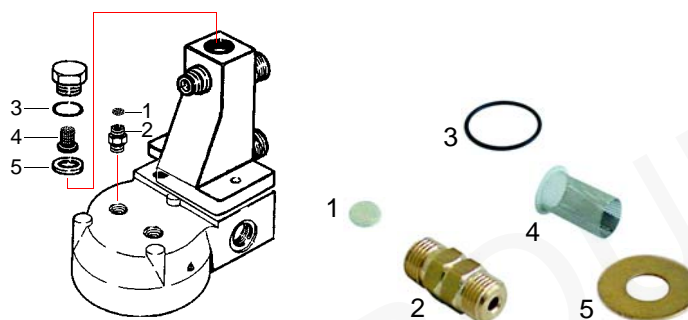

Taps

Item	Order	Description
1	529474	Washer
2	529475	Disc
3	529476	O-ring

Delivery pipes

Item	Order	Description
1	529672	Steam pipe/short
2	529671	Steam pipe/long
3	529673	Jet
4	528216	O-ring (viton)
5	528217	Gasket (teflon)

Taps

Item	Order	Description
1	529640	Water, cpl.
2	529641	Steam, cpl.

Item	Order	Description
3	529483	Cu-gasket
4	529722	Spring
5	529485	Washer holder
6	529486	Washer
7	529863	Empty valve, 1/4" (only steam)
8	528815	O-ring/shaft-

Item	Order	Description
1	111105	Knob (steam)
2	111107	Knob (water inlet valve)
3	529725	Spring
4	529724	Circlip ring
5	111106	Driver

Delivery pipes

Item	Order	Description
1	529674	Steam pipe
2	529675	Steam pipe (stainless steel)
3	529722	Spring
4	528216	O-ring
5	529488	Bush (brass)
6	528217	Gasket (teflon)

Delivery pipes

Item	Order	Description
1	529646	Steam pipe (UNO)
2	529648	Water pipe
3	529649	Water pipe (Systema)

Group

Item	Order	Description
1	529489	Filter
2	529490	Jet, 1,2mm
3	529491	O-ring
4	529492	Filter
5	529493	Gasket