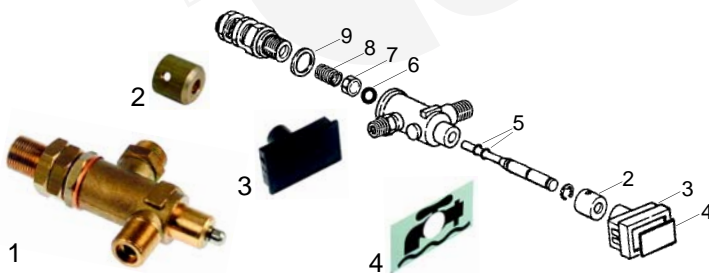

Valves

Item	Order	Description
1	529301	Non-return valve

Item	Order	Description
1	529312	Safety valve, 1,8 bar, 3/8"
2	529316	Safety valve/sealed, 1,8 bar, 3/8"
3	529308	Safety valve, 1,8 bar, M19
4	529349	Cu-gasket, 3/8"

Valves

Item	Order	Description
1	529303	Empty valve, 1/4"
2	529304	Empty valve, 1/4"
3	529361	Cu-gasket, 1/4"

Level glass

Item	Order	Description
1	529410	Level glass, 135 x 11mm
2	529412	Level glass gasket
3	400020	Level probe, 150mm

Item	Order	Description
1	529411	Level glass, 130 x 12mm
2	529413	Level glass gasket
3	529414	Press washer
4	529469	Pipe upper nut
5	400020	Level probe, 150mm

Water inlet valve

Item	Order	Description
1	529642	Water inlet valve assembly
2	529470	Junction part
3	529471	Button
4	529472	Insertion label

Item	Order	Description
5	528815	O-ring
6	529486	Gasket
7	529485	Gasket holder
8	529722	Spring
9	529483	Cu-gasket

Water inlet group

Item	Order	Description
1	529473	Water inlet pump assembly

Item	Order	Description
2	529477	Ball (stainless steel)
3	529478	O-ring (viton)
4	529479	Spring
5	529480	Cu-gasket
6	529481	Spring
7	529482	O-ring