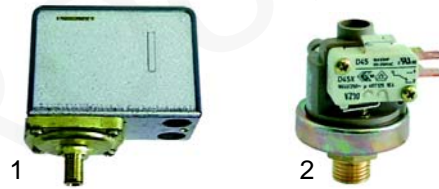

Member of the  **GEV GROUP**

Solenoid valves

Scem/Parker

Item	Order	Description
1	370057	cpl., 3 ways, 230V AC
2	370062	Solenoid square base, 3 ways
3	370202	cpl., 2 ways, 230V AC
4	371029	Magnetic coil, 230V

Lucifer

Item	Order	Description
1	370053	cpl., 3 ways, 230V AC
2	370061	Solenoid square base, 3 ways
3	371031	Magnetic coil, 230V AC

ODE

Sirai

Item	Order	Description
1	370203	cpl., 3 ways, 230V AC
2	371150	Solenoid Magnetic coil, 230V AC
3	370168	cpl., 1/8", 2 ways, 230V AC
4	371071	Magnetic coil, 230V AC

Solenoid valve accessories

Item	Order	Description	Letter
1	371091	Plug/small	B
2	371090	Plug/ big	A
3	371095	O-Ring/viton	A
4	371100	O-Ring/silicon	A

Pressure switches

Item	Order	Description
1	541021	Pressure switch, 3 poles
2	541107	Pressure switch, 2 poles