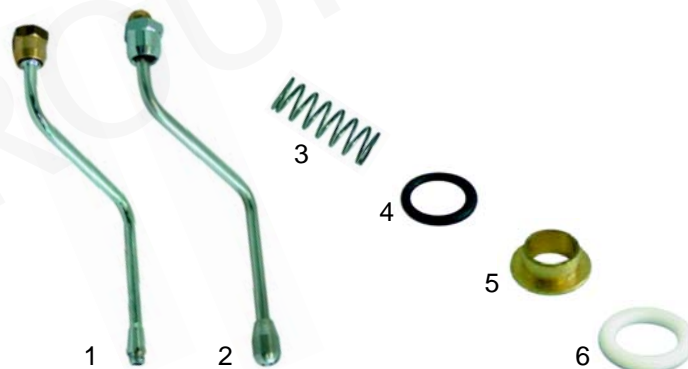

Item	Order	Description
5	528815	O-ring
6	529486	Gasket
7	529485	Gasket holder
8	529722	Spring
9	529483	Cu-gasket

Water inlet group

Item	Order	Description
1	529473	Water inlet pump assembly

Item	Order	Description
2	529477	Ball (stainless steel)
3	529478	O-ring (viton)
4	529479	Spring
5	529480	Cu-gasket
6	529481	Spring
7	529482	O-ring

Taps

Item	Order	Description
1	529474	Washer
2	529475	Disc
3	529476	O-ring

Delivery pipes

Item	Order	Description
1	529672	Steam pipe/short
2	529671	Steam pipe/long
3	529673	Jet
4	528216	O-ring (viton)
5	528217	Gasket (teflon)

Taps

Item	Order	Description
1	529640	Water, cpl.
2	529641	Steam, cpl.

Item	Order	Description
3	529483	Cu-gasket
4	529722	Spring
5	529485	Washer holder
6	529486	Washer
7	529863	Empty valve, 1/4" (only steam)
8	528815	O-ring/shaft-

Item	Order	Description
1	111105	Knob (steam)
2	111107	Knob (water inlet valve)
3	529725	Spring
4	529724	Circlip ring
5	111106	Driver

Delivery pipes

Item	Order	Description
1	529674	Steam pipe
2	529675	Steam pipe (stainless steel)
3	529722	Spring
4	528216	O-ring
5	529488	Bush (brass)
6	528217	Gasket (teflon)