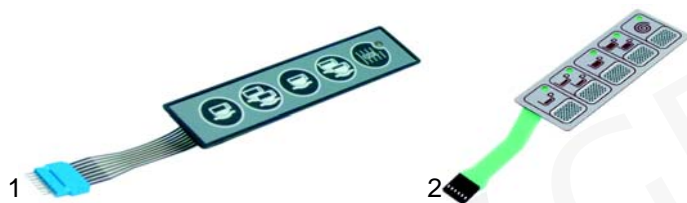

Solenoid valve accessories

Item	Order	Description	Letter
1	371091	Plug/small	B
2	371090	Plug/ big	A
3	371095	O-Ring/viton	A
4	371100	O-Ring/silicon	A

Pressure switches

Item	Order	Description
1	541021	Pressure switch, 3 poles
2	541107	Pressure switch, 2 poles

Contactors, relays

Item	Order	Description
1	380213	Contacteur, 230V
1	380401	Contacteur, 12V DC
2	380132	Relay, 230V
3	380136	Base, 11 poles

Switches, lamps

Item	Order	Description	Socket dim.
1	301062	Switch, LED/green 230V	30 x 22mm
2	301002	Switch,/yellow, 230V	30 x 22mm
3	301011	Switch,/yellow, 230V	30 x 11mm
4	359159	Signal lamp/yellow, 230V	30 x 11mm

Level controller

Item	Order	Description
1	400019	Level controller, RL30/1E - 2C/F
2	400017	Level controller, RL30/1E - 2C/11
3	380136	Base, 11 poles
4	400020	Level probe, 150mm

Keyboards

Item	Order	Description
1	400360	Keyboard (ECO)
2	400337	Keyboard (Systema)