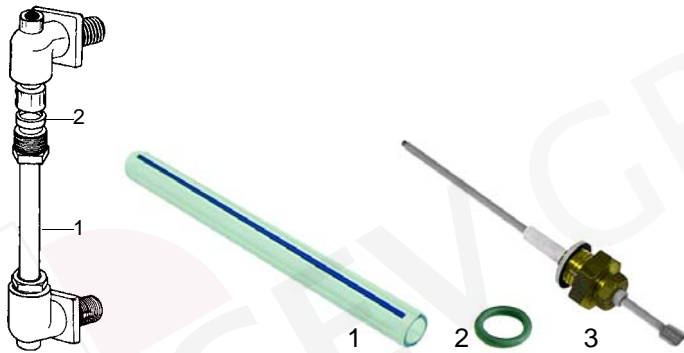

Item	Order	Description
1	528153	Gasket, 142 x 130 x 3 mm
2	528188	Gasket (teflon), 142 x 130 x 3 mm
3	528187	Gasket, 10 holes, 230 x 175 x 3 mm

Manometer

Item	Order	Description
1	541228	Manometer, 0 - 16 bar, 1/8", Ø42 mm
2	541229	Manometer, 0 - 2,5 bar, 1/8", Ø42 mm
3	541230	Manometer, 0 - 2,5 bar, 1/8", Ø42 mm

Valves

Item	Order	Description
1	529301	Non-return valve

Item	Order	Description
1	529312	Safety valve, 1,8 bar, 3/8"
2	529316	Safety valve/sealed, 1,8 bar, 3/8"
3	529308	Safety valve, 1,8 bar, M19
4	529349	Cu-gasket, 3/8"

Valves

Item	Order	Description
1	529303	Empty valve, 1/4"
2	529304	Empty valve, 1/4"
3	529361	Cu-gasket, 1/4"

Level glass

Item	Order	Description
1	529410	Level glass, 135 x 11mm
2	529412	Level glass gasket
3	400020	Level probe, 150mm

Item	Order	Description
1	529411	Level glass, 130 x 12mm
2	529413	Level glass gasket
3	529414	Press washer
4	529469	Pipe upper nut
5	400020	Level probe, 150mm

Water inlet valve

Item	Order	Description
1	529642	Water inlet valve assembly
2	529470	Junction part
3	529471	Button
4	529472	Insertion label