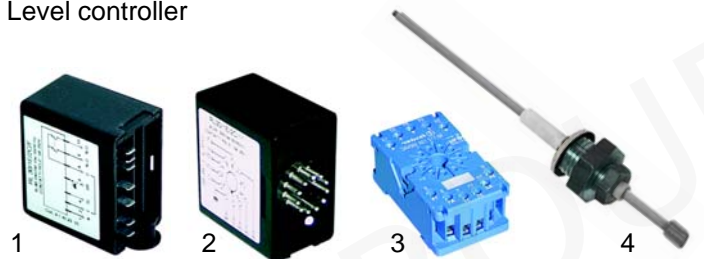

Solenoid valve accessories

Item	Order	Description	Letter
1	371091	Plug/small	B
2	371090	Plug/ big	A
3	371095	O-Ring/viton	A
4	371100	O-Ring/silicon	A

Pressure switches

Item	Order	Description
1	541021	Pressure switch, 3 poles
2	541107	Pressure switch, 2 poles

Contactors, relays

Item	Order	Description
1	380213	Contacteur, 230V
1	380401	Contacteur, 12V DC
2	380132	Relay, 230V
3	380136	Base, 11 poles

Switches, lamps

Item	Order	Description	Socket dim.
1	301062	Switch, LED/green 230V	30 x 22mm
2	301002	Switch,/yellow, 230V	30 x 22mm
3	301011	Switch,/yellow, 230V	30 x 11mm
4	359159	Signal lamp/yellow, 230V	30 x 11mm

Level controller

Item	Order	Description
1	400019	Level controller, RL30/1E - 2C/F
2	400017	Level controller, RL30/1E - 2C/11
3	380136	Base, 11 poles
4	400020	Level probe, 150mm

Keyboards

Item	Order	Description
1	400360	Keyboard (ECO)
2	400337	Keyboard (Systema)