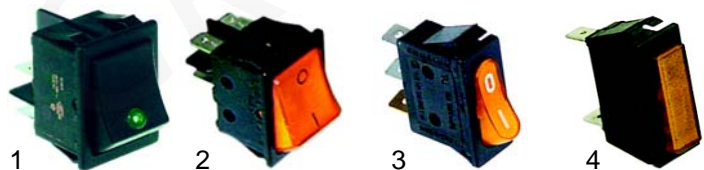

Solenoid valve accessories

Item	Order	Description	Letter
1	371091	Plug/small	B
2	371090	Plug/ big	A
3	371095	O-Ring/viton	A
4	371100	O-Ring/silicon	A

Pressure switches

Item	Order	Description
1	541021	Pressure switch, 3 poles
2	541107	Pressure switch, 2 poles

Contactors, relays

Item	Order	Description
1	380213	Contacteur, 230V
1	380401	Contacteur, 12V DC
2	380132	Relay, 230V
3	380136	Base, 11 poles

Switches, lamps

Item	Order	Description	Socket dim.
1	301062	Switch, LED/green 230V	30 x 22mm
2	301002	Switch,/yellow, 230V	30 x 22mm
3	301011	Switch,/yellow, 230V	30 x 11mm
4	359159	Signal lamp/yellow, 230V	30 x 11mm

Level controller

Item	Order	Description
1	400019	Level controller, RL30/1E - 2C/F
2	400017	Level controller, RL30/1E - 2C/11
3	380136	Base, 11 poles
4	400020	Level probe, 150mm

Keyboards

Item	Order	Description
1	400360	Keyboard (ECO)
2	400337	Keyboard (Systema)