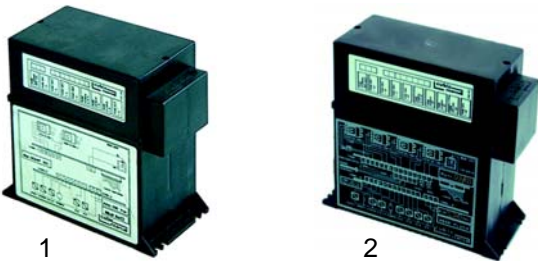

Item	Order	Description	Model	OEM
1	400364	Dosage, 2 groups	Program V	04900031
2	400471	Dosage, 2 - 4 groups	Program Plus	04900055