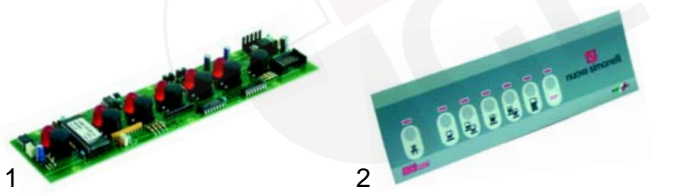

Item	Order	Description	Model	OEM
1	400552	Key push button, 1 group	Mac Cup	04900116
2	400553	Glass, 1 group	Mac Cup	79016082