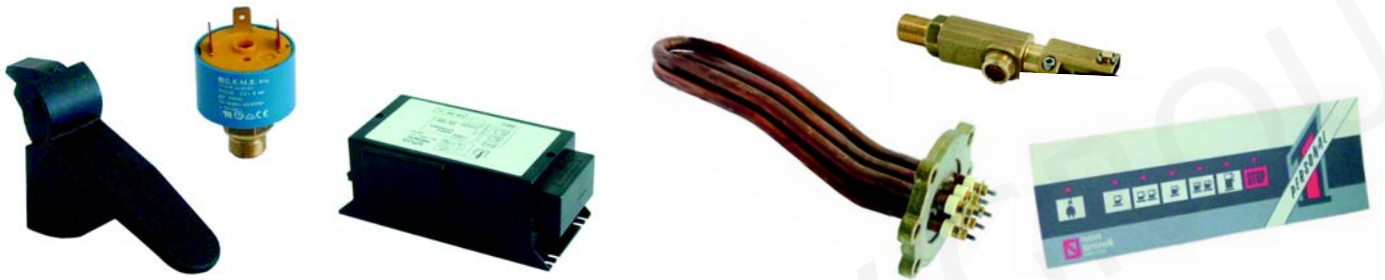

Spare parts suitable for:
NUOVA SIMONELLI

Spare parts suitable for coffee machines