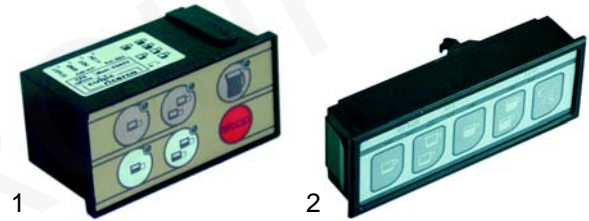

Item	Order	Description	Model	OEM
1	400463	Key push button	Optima Beach	04900033 04900034
2	400464	Key push button	Mac Hotel