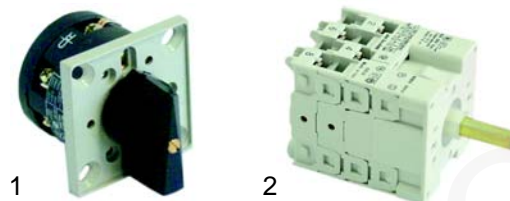

Member of the  **GEV GROUP**

Solenoid valves

Scem/Parker

Item	Order	Description
1	370057	cpl., 3 ways, outer cone, 230V AC
2	370062	Solenoid square base, outer cone
3	370055	cpl., 3 ways, inner cone, 230V AC
4	370063	Solenoid square base, inner cone

ODE

Item	Order	Description
1	370203	cpl., 3 ways, 230V AC
2	371150	Magnetic coil, 230V

Accessories

Item	Order	Description
1	371090	Plug/big
2	371095	O-ring (viton)
3	371100	O-ring (silicon)

Solenoid valve, mounting plate

Item	Order	Description	Model	OEM
1	528952	Mounting plate	universal	98021000
1	528953	Mounting plate	Optima	98021001
2	528954	Jet	universal	07300022
3	528955	Filter	universal	98004001
4	371095	O-ring	universal	02290016

Pressure switches

Item	Order	Description	OEM
1	541021	Pressure switch, 3 poles	09200006
2	541131	Pressure switch, 1 poles	09200014
3	390197	Safety thermostat	09500004

Main switches

Item	Order	Description	Model	OEM
1	346097	0 - I - II	Optima	04200020
2	346071	2 groups	Mac	04200023