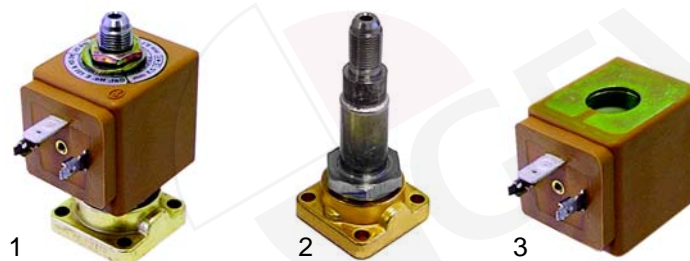

Member of the  **GEV GROUP**

Solenoid valves

Scem/Parker

Item	Order	Description
1	370057	cpl., 3 ways, outer cone, 230V AC
2	370062	Solenoid square base, outer cone
3	370055	cpl., 3 ways, inner cone, 230V AC
4	370063	Solenoid square base, inner cone

Item	Order	Description
1	370206	cpl., 1/8", 2 ways, 230V
1	370067	cpl., 1/4", 2 ways, 230V
2	370059	cpl., 1/4", 3 ways, 230V
3	371029	Magnetic coil, 230V

Lucifer

Item	Order	Description
1	370053	cpl., 3 ways, 230V AC
2	370061	Solenoid square base
3	371031	Magnetic coil, 230V AC

ODE

Item	Order	Description
1	370203	cpl., 3 ways, 230V AC
2	371150	Magnetic coil, 230V

Accessories

Item	Order	Description
1	371090	Plug/big
2	371095	O-ring (viton)
3	371100	O-ring (silicon)

Solenoid valve, mounting plate