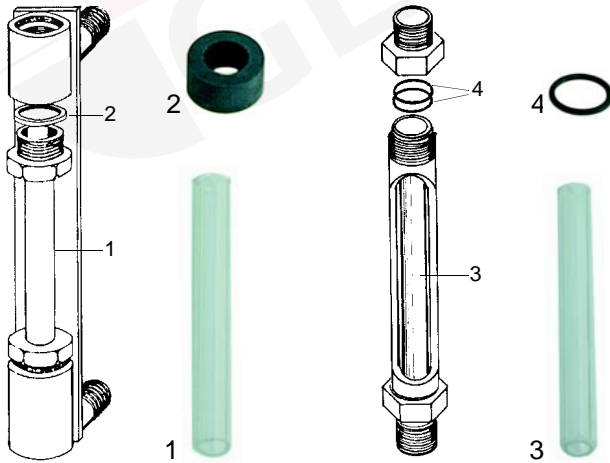

Item	Order	Description	Model	OEM
1	528806	Element gasket	Beach	
2	528807	Element gasket (teflon)	Beach	
3	528808	Boiler gasket	Beach	02060027
4	528809	Boiler gasket	Elli	0206026

Manometer

Item	Order	Description	Comparing-No.
1	541233	Double scale	09100003

Valves

Item	Order	Description	OEM
1	529346	Safety valve (Time), 3/8" (inner)	98013001
2	529347	Safety valve/sealed, 3/8" (inner)	98013000
3	529303	Empty valve (stainless steel), 1/4"	01000023
4	529304	Empty valve, 1/4"	
5	529361	Cu-gasket, 1/4"	

Valves

Item	Order	Description	Model	OEM
1	529378	Expansion valve/cpl.	Program, Mac	72012007
2	529395	Retention valve/cpl.	Program, Mac	98003016

Level glasses

Item	O-No.	Description	Model	OEM
1	529418	Level glass, 135 x 12mm	Optima, Beach, Elli	09000010
2	529419	Gasket		02260024
3	529421	Level glass, 112 x 12mm	Program, Personal, Premier, Mac	09000009
4	529422	O-ring		02280032

Water inlet valve

Item	Order	Description	Model	OEM
1	529688	Water inlet valve/cpl.	Premier, Beach, Optima	98009000 98010000

Item	Order	Description	Model	OEM
3	528810	Spring	Optima, Beach	08000007
4	528811	Gasket	Optima, Beach	02590009
5	528812	O-ring	Optima, Beach	02280014
6	528813	O-ring	Optima, Beach	