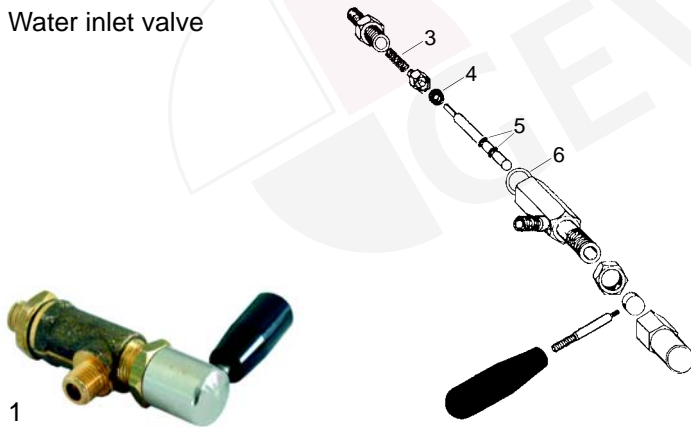

Valves

Item	Order	Description	Model	OEM
1	529378	Expansion valve/cpl.	Program, Mac	72012007
2	529395	Retention valve/cpl.	Program, Mac	98003016

Level glasses

Item	O-No.	Description	Model	OEM
1	529418	Level glass, 135 x 12mm	Optima, Beach, Elli	09000010
2	529419	Gasket		02260024
3	529421	Level glass, 112 x 12mm	Program, Personal, Premier, Mac	09000009
4	529422	O-ring		02280032

Water inlet valve

Item	Order	Description	Model	OEM
1	529688	Water inlet valve/cpl.	Premier, Beach, Optima	98009000 98010000

Item	Order	Description	Model	OEM
3	528810	Spring	Optima, Beach	08000007
4	528811	Gasket	Optima, Beach	02590009
5	528812	O-ring	Optima, Beach	02280014
6	528813	O-ring	Optima, Beach	