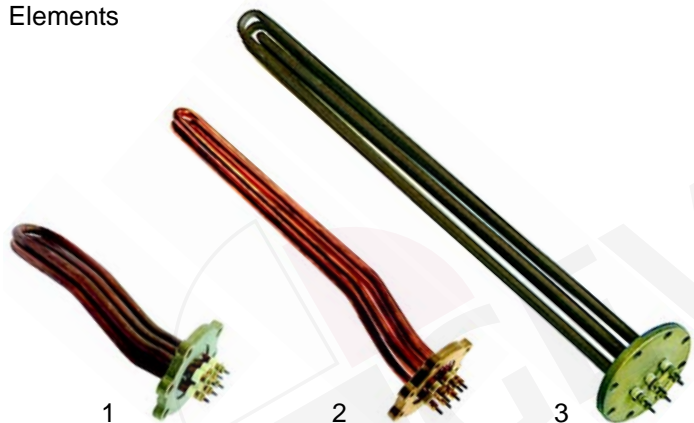

Elements

Item	Order	Description	Model	OEM
1	417052	1 group, 1800W, 230V	Program, Mac Cup	14100024
2	417053	2 groups, 3400W, 230V	Program, Mac Cup	14100011
3	417130	3 - 4 groups, 5000W, 230V	Program, Mac Cup	14100012