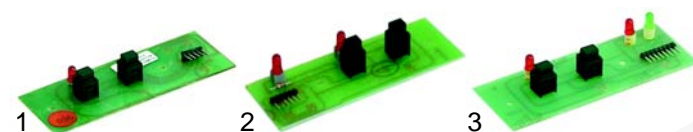

Key push buttons

Item	Order	Description	Model	OEM
1	400372	Coffee	Program S	04900042
2	400373	Water	Program S	04900044
3	400374	Cup warmer	Program S	04900043