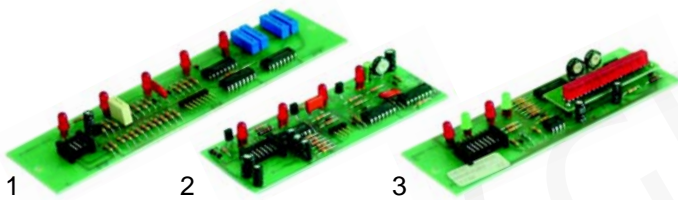

Item	Order	Description	Model	OEM
1	345013	Switch		
2	345033	Switch with caps		

Item	Order	Description	Model	OEM
1	345032	Micro switch		
2	345125	Micro switch		

Level controllers

Item	Order	Description	OEM
1	400019	RL30/1E-2C/F, 230 V	
2	400240	RL30/1E-2C/8, 230 V	09000015
3	380137	Base, 8 poles	09000011
4	400020	Level probe, 150mm	

Flowmeters

Item	Order	Description	OEM
1	400004	Flowmeter, 1/4"	04900027
2	400256	Plug	
3	400257	Flowmeter turbine	
4	400258	Case gasket	

Key push buttons

Item	Order	Description	Model	OEM
1	400372	Coffee	Program S	04900042
2	400373	Water	Program S	04900044
3	400374	Cup warmer	Program S	04900043

Key push buttons

Item	Order	Description	Model	OEM
1	400369	Coffee	Program V	04900035
2	400370	Cup warmer/water/service	Program V	04900036
3	400371	Manometer	Program V	04900037

no picture!

Item	Order	Description	Model	OEM
1	400456	Water/service	Program Plus	04900053
2	400454	Coffee	Program Plus	04900051
3	400455	Manometer	Program Plus	04900052