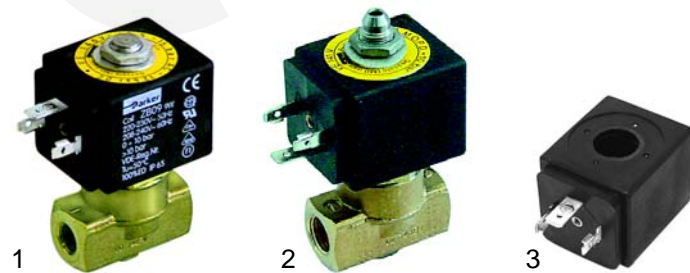

Member of the  **GEV GROUP**

Solenoid valves

Scem/Parker

Item	Order	Description
1	370057	cpl., 3 ways, outer cone, 230V AC
2	370062	Solenoid square base, outer cone
3	370055	cpl., 3 ways, inner cone, 230V AC
4	370063	Solenoid square base, inner cone

Item	Order	Description
1	370206	cpl., 1/8", 2 ways, 230V
1	370067	cpl., 1/4", 2 ways, 230V
2	370059	cpl., 1/4", 3 ways, 230V
3	371029	Magnetic coil, 230V

Lucifer

Item	Order	Description
1	370053	cpl., 3 ways, 230V AC
2	370061	Solenoid square base
3	371031	Magnetic coil, 230V AC