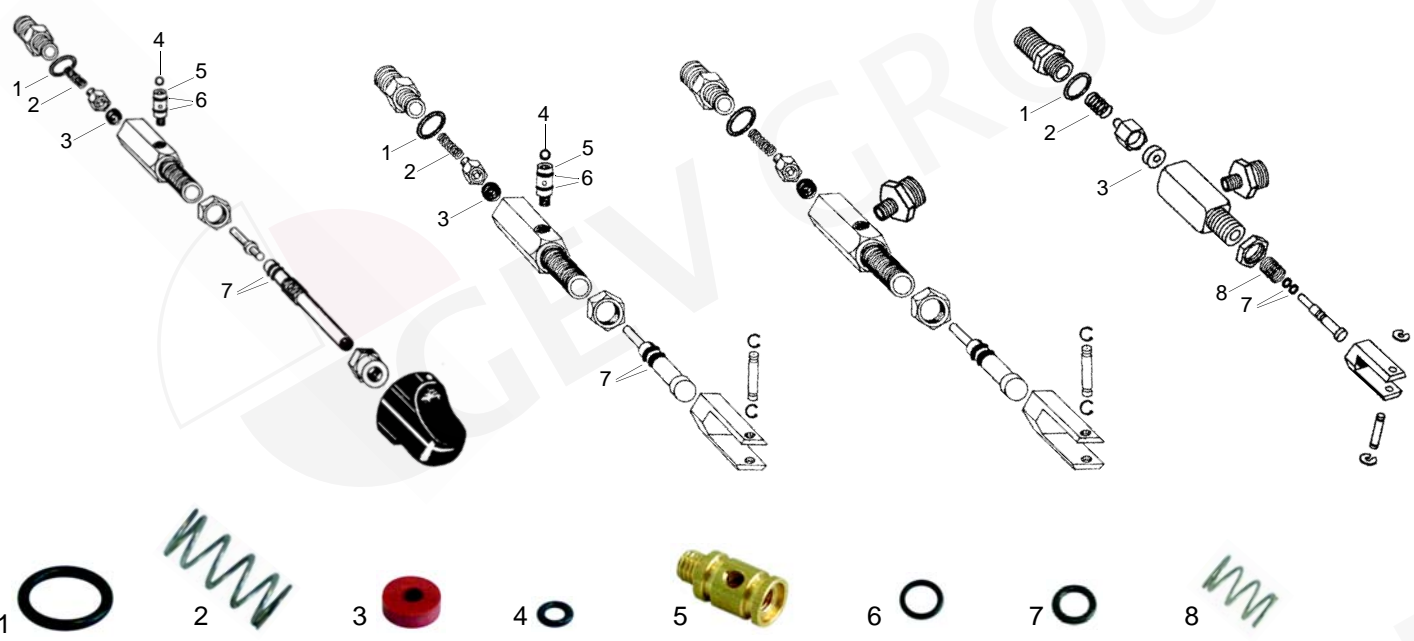

Water inlet valve

Item	Order	Description	Model	OEM
1	529688	Water inlet valve/cpl.	Premier, Beach, Optima	98009000 98010000

Item	Order	Description	Model	OEM
3	528810	Spring	Optima, Beach	08000007
4	528811	Gasket	Optima, Beach	02590009
5	528812	O-ring	Optima, Beach	02280014
6	528813	O-ring	Optima, Beach	

Taps

Item	Order	Description	Model	OEM
1	529663	Steam/Water tap/cpl.	Optima, Beach, Elli	98006000 98007000 98008000
2	111127	Knob		98008006
3	529661	Steam/Water tap/cpl.	Personal, Program, Premier, Mac	75007007 75006004 75006005 75007000 75006000 75005000

Item	Order	Description	Comparing-No.
1	528814	O-ring	02280011
2	528810	Spring	08000005
3	528811	Gasket	02590009
4	528815	O-ring	02290016

Item	Order	Description	Comparing-No.
5	528816	Banjo stem single	07300113
6	528382	O-ring	02280010
7	528400	O-ring	02280014
8	528818	Spring	08000030