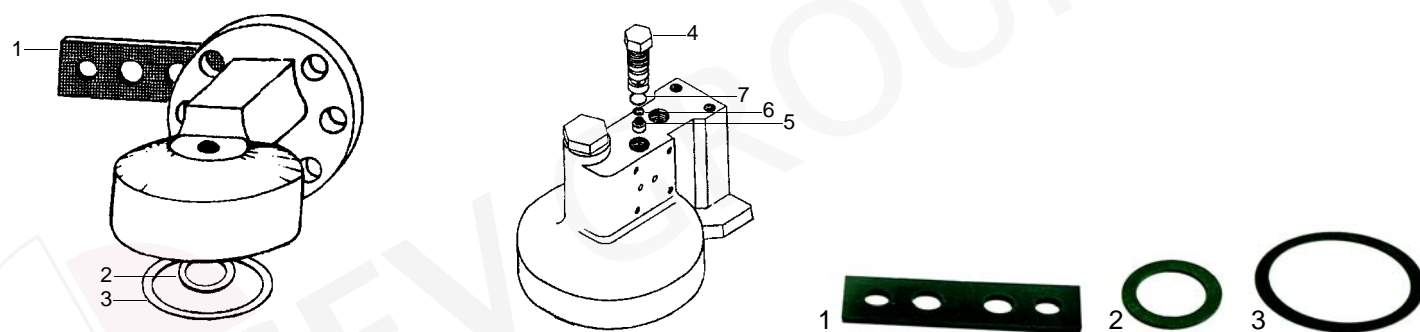

Group

Item	Order	Description
1	528156	Group gasket

Item	Order	Description
2	528157	Group gasket/small

Item	Order	Description
3	528158	Group gasket/big