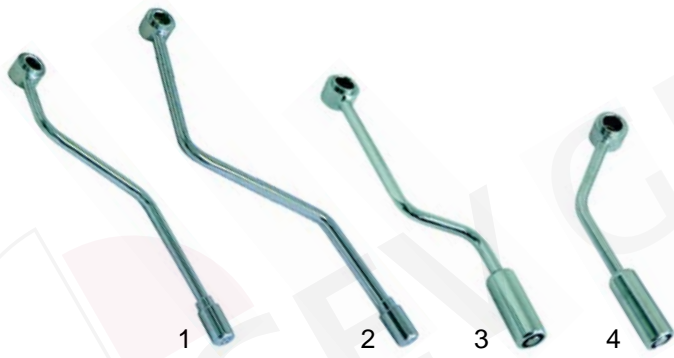

Delivery pipes

Item	Order	Description	Model	OEM
1	529664	Steam pipe, 1 group		75006010
2	529665	Steam pipe, 2 - 4 groups	Personal, Program, MAC, OPTIMA	
2	529766	Steam pipe, 2 - 4 groups (stainless steel)		
3	529767	Water pipe, 1 group		75007008
4	529668	Water pipe, 2 - 4 groups		75007005