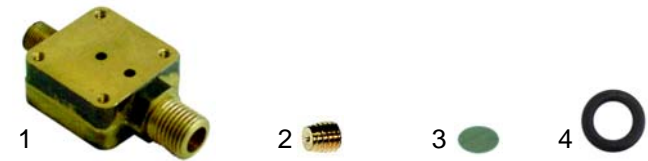

ODE

Item	Order	Description
1	370203	cpl., 3 ways, 230V AC
2	371150	Magnetic coil, 230V

Accessories

Item	Order	Description
1	371090	Plug/big
2	371095	O-ring (viton)
3	371100	O-ring (silicon)

Solenoid valve, mounting plate