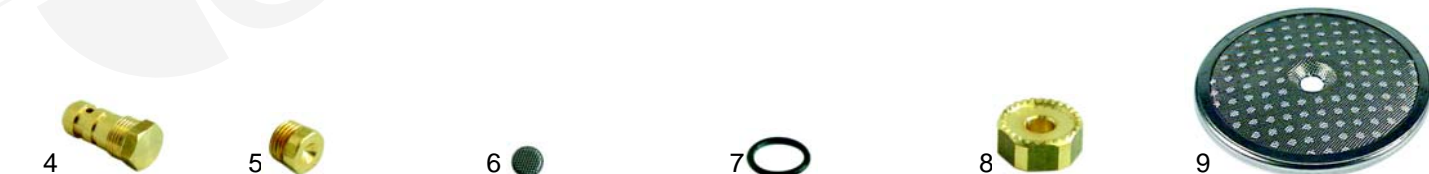

Item	Order	Description
4	528830	Jet holder
5	528831	Jet

Item	Order	Description
6	528832	Filter
7	528833	Gasket

Item	Order	Description
8	529143	Dispersion
9	529144	Shower