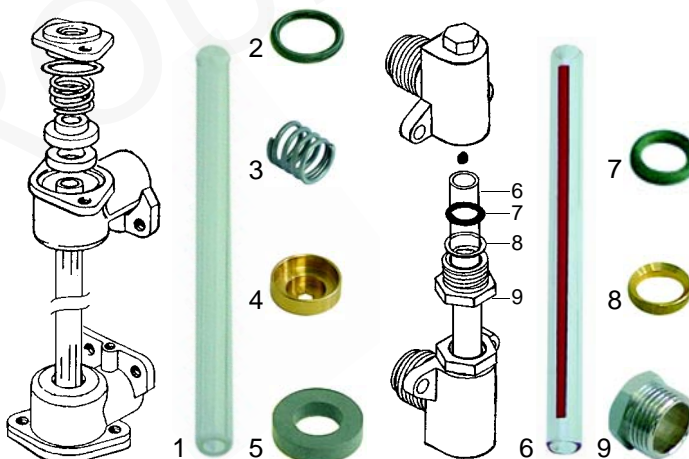

Item	Order	Description	Fitting dim.
1	346017	Main switch (minor)	
2	345037	Group switch, 2 poles, unlit	Ø25 mm
3	345162	Group switch, 2 poles, unlit	Ø25 mm

Key push buttons

Item	Order	Description
1	400378	Key push button
2	400389	Key push button
3	400393	Push button panel (Majestic)

Item	Order	Description
1	417003	Element, 1Gr, 1800W, 230V
2	417001	Element, 2Gr, 2600W, 230V
3	417187	Element, 3Gr, 3700W, 230V
4	528488	Gasket (Klingerit)
5	528925	Gasket (Klingerit)

Manometer

Item	Order	Description
1	541208	Manometer/double scale

Valves

Item	Order	Description
1	529312	Safety valve, 1,8 bar, 3/8"
2	529316	Safety valve/sealed, 1,8 bar, 3/8"
3	529303	Empty valve, 1/4"
4	529361	Cu-gasket, 1/4"
5	529349	Cu-gasket, 3/8"

Water level glass

Item	Order	Description
1	529445	Water level glass
2	529357	Gasket
3	529356	Spring
4	529358	Bush
5	529354	Gasket
6	529429	Water level glass
7	528222	O-ring
8	529396	Pressure washer
9	529397	Pipe screw

Taps