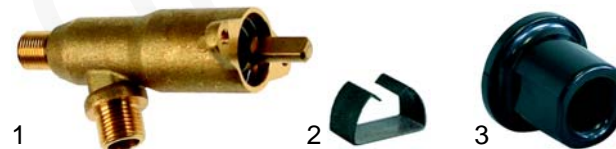

Valves

Item	Order	Description
1	529312	Safety valve, 1,8 bar, 3/8"
2	529316	Safety valve/sealed, 1,8 bar, 3/8"
3	529303	Empty valve, 1/4"
4	529361	Cu-gasket, 1/4"
5	529349	Cu-gasket, 3/8"

Water level glass

Item	Order	Description
1	529445	Water level glass
2	529357	Gasket
3	529356	Spring
4	529358	Bush
5	529354	Gasket
6	529429	Water level glass
7	528222	O-ring
8	529396	Pressure washer
9	529397	Pipe screw

Taps

Item	Order	Description
1	529503	Tap (Steam/water) /cpl.
2	111062	Button spring
3	111060	Button spring

Item	Order	Description
1	528926	Gasket
2	528745	O-ring

Item	Order	Description
1	529850	Tap (Steam/water) /cpl., (ceramics)
2	111173	Button (black)
3	111174	Button (Granat)
4	528927	Gasket
5	528928	O-ring
6	528929	Upper part/cpl.