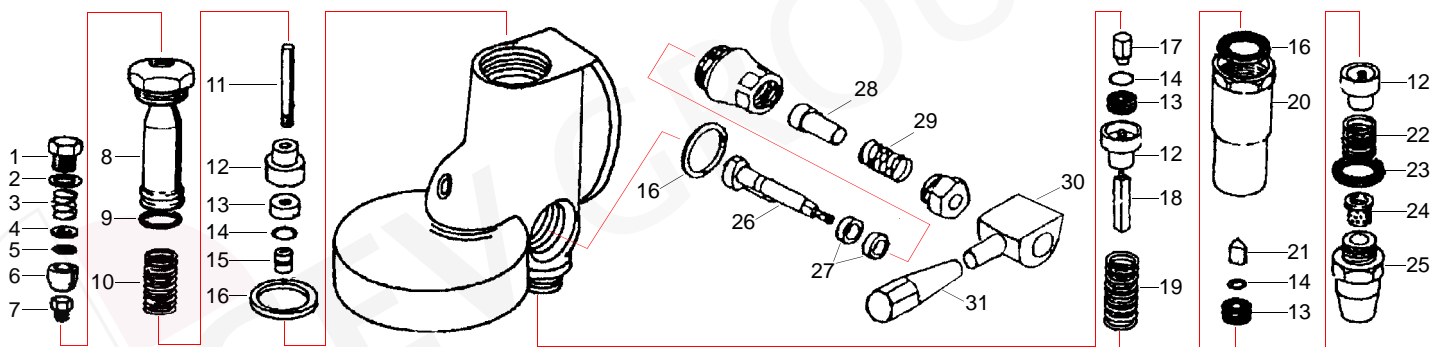

Item	Order	Description
1	529503	Tap (Steam/water) /cpl.
2	111062	Button spring
3	111060	Button spring

Item	Order	Description
1	528926	Gasket
2	528745	O-ring

Item	Order	Description
1	529850	Tap (Steam/water) /cpl., (ceramics)
2	111173	Button (black)
3	111174	Button (Granat)
4	528927	Gasket
5	528928	O-ring
6	528929	Upper part/cpl.

Pipe

Item	Order	Description
1	529851	Steam pipe
1	529852	Steam pipe (stainless steel)
2	529853	Water pipe
3	528401	Gasket
4	528708	Spring
5	529547	Pressure washer
6	529545	O-ring

V

Group

Suitable for Vfa-express

Item	Order	Description
1	528519	Ending cap
2	528520	Cu-gasket
3	528521	Spring
4	528522	Washer
5	528326	Filter
6	528321	Bush
7	528486	Jet
8	528523	Trumpet
9	528525	O-ring
10	528526	Spring
11	528527	Shaft

Item	Order	Description
5	529004	3/8", 1 way, curved/closed
6	529008	3/8", 2 ways, distance 44mm
7	529007	3/8", 2 ways, distance 55mm/short
8	529006	3/8", 2 ways, distance 55mm/long