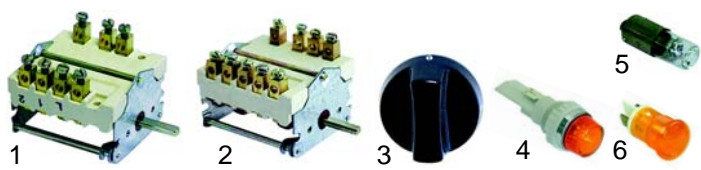

Item	Order	Description	Model	OEM
1	300103	4-position switch		5060902396
2	300106	7-position switch		5060904041
3	110395	knob 4 positions	HEE	5022904345
3	110396	knob 7 positions		5022904341
4	359069	signal lamp holder		5061103271
5	359607	glow lamp		5061103275
6	359830	signal lamp/new		5061109899