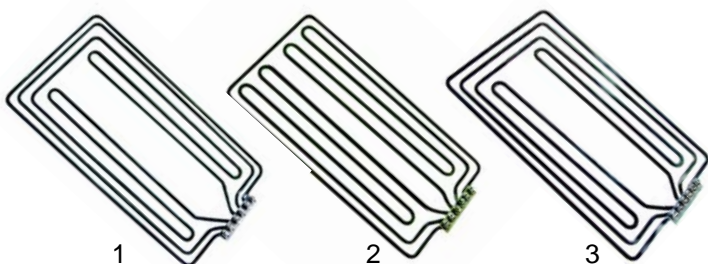

Fry tops (electric)

Item	Order	Description	Model	OEM
1	415856	5000 W/230 V	EBP35/70	5060903508
2	415869	5000 W/230 V	GUE40/70, EBP40/80	5060903506
3	416951	6000 W/230 V	GE40/80	5060803509