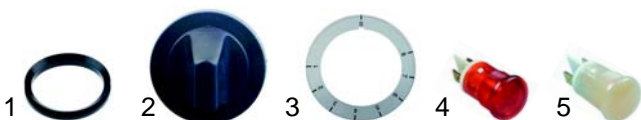

Item	Order	Description	Model	OEM
1	550676	gasket		5017314030
2	111573	knob		5022914031
3	111578	symbol	EP45/90	5022914340
4	359831	signal lamp/red		5061110293
5	359829	signal lamp/white		5061111121