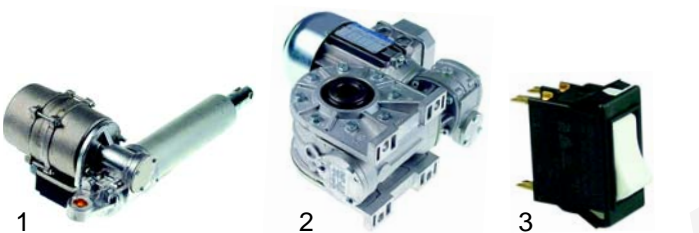

Item	Order	Description	Model	OEM
1	500612	spindle motor	KME50, KMG50,	5061207233
1	500613	spindle motor	EKM50, GKM50	5061214801
1	500614	spindle motor	EKB_, GKB_, EKBD_	5061214601
2	500615	gear motor (until 2.'98)		5061207235
2	500617	gear motor (from 2.'98)	KME90, KMG90,	5061211730
3	358513	motor protection circuit interrupter	EKB_, GKB_, EKBD_	5060909759