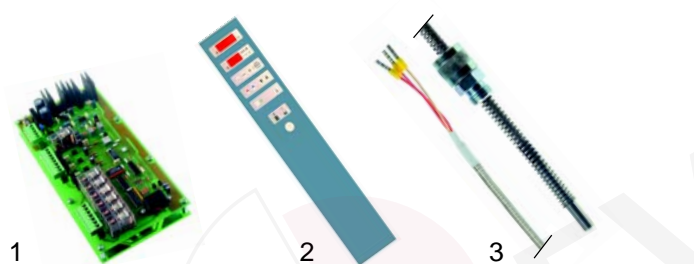

Item	Order	Description	Model	OEM
1	400973	display p.c.b.	GKB120, GKB150,	5062909870
2	400974	fascia	GKB120E, GKB150E	5011814552
3	379393	sensor		5024109875