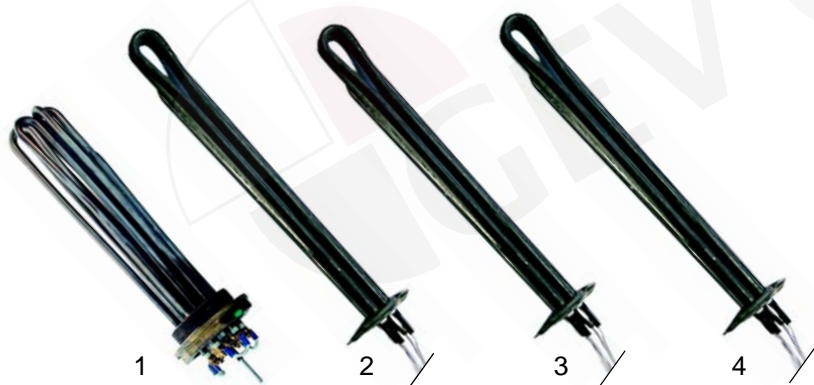

Boiling pans (electric)

Item	Order	Description	K7E35	K7E50	BPE50	KKE75	KKE100	KKE130	EKS40	EKS60	EKS80	EKS100	EKS150	KSKE50	KSKE100	OEM
1	416966	8000W/230V	X	X												5060807398
2	415674	4500W/230V				X	X	X			X					5060810063 5060807384
3	415773	6000W/230V				X	X	X	X	X	X	X	X			5060810064 5060807386
4	415854	8000W/230V			X									X	X	5060809979 5060807387