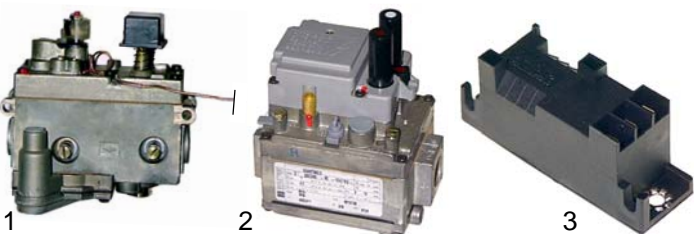

Item	Order	Description	Model	OEM
1	101114	Minisit controller	GY40	5018907490
2	101126	Eletrosit gas valve	FG1-40	5018902787
3	101002	ignition unit		5060402386