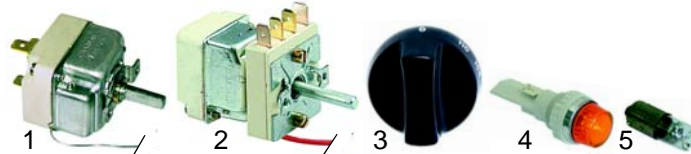

Item	Order	Description	Model	OEM
1	375001	thermostat (old series)	BEW40/80	5061602949
2	375555	thermostat		5061608580
3	110099	knob		5022904313
4	359069	signal lamp holder		5061103271
5	359607	glow lamp		5061103275