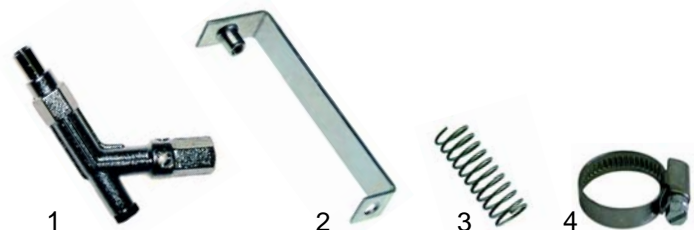

Item	Order	Description	Model	OEM
1	100091	pilot burner	GH40/80/120	5024708680
2	101945	pilot burner holder	GHE80/120	3006314269
3	100919	pilot burner spring	GHG80/120 GH45/90	5004708809
4	520120	clip		5028510569