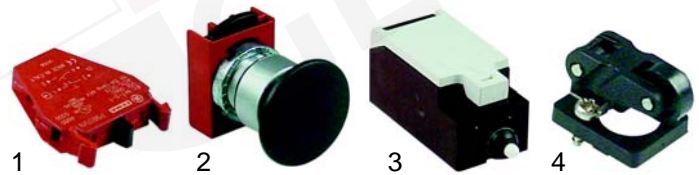

Tilting bratt pans (mechanical)

1

2

Item	Order	Description	Model	OEM
1	693221	crank	KBHG70, KBHE70,	2005600284
2	693222	gearbox	TPE70/80, TPG70/80	5026905539

Suitable for Ambach

Item	Order	Description	Model	OEM
1	346282	contactor block		5060906309
2	346348	push button	KME90, KMG90	5018606295
3	346283	limit switch		5060907229
4	n.l.a.	starting roller		5060907236