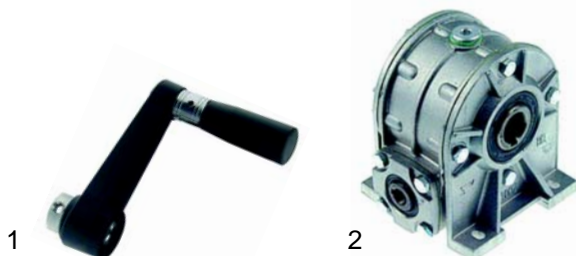

Tilting bratt pans (mechanical)

1

2

Item	Order	Description	Model	OEM
1	693221	crank	KBHG70, KBHE70,	2005600284
2	693222	gearbox	TPE70/80, TPG70/80	5026905539