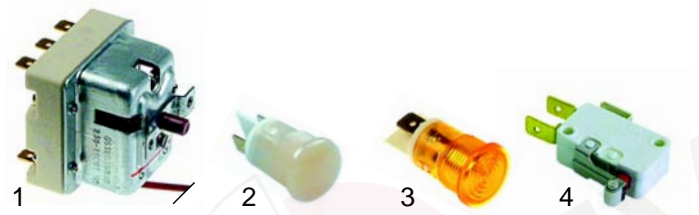

Item	Order	Description	Model	OEM
1	375551	safety thermostat (from 10.'97)		5061610988 5061611126
2	359829	signal lamp, white, 230V		5061111121
3	359834	signal lamp, yellow, 230V	EF1-45, EF2-45	5061109898
4	345041	micro switch		5060909894