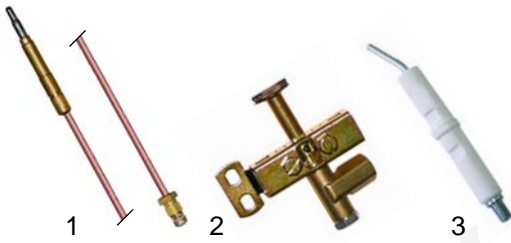

A

Suitable for Ambach

Item	Order	Description	Model	OEM
1	102037	thermocouple, 1200mm		5024102066
2	100046	pilot burner	GHG70	5024703475
3	100706	electrode		5062607632