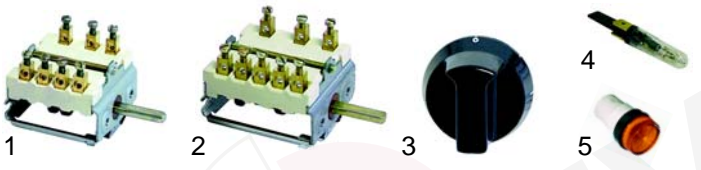

Item	Order	Description	Model	OEM
1	300023	4-position switch		5060902384
2	300025	7-position switch		5060904034
3	110356	knob 4 positions	ERE	5022901044
3	110359	knob 7 positions		5022901045
4	359131	signal lamp		5061108879
5	359127	insert lamp holder		5061108880