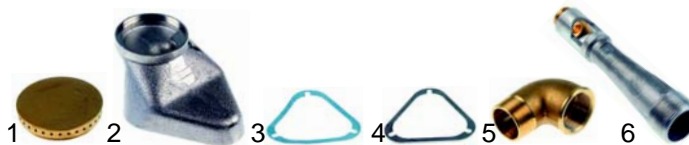

Item	Order	Description	Model	OEM
1	104383	burner cover (C)		5018714245
2	104384	burner head (C)		5016914265
3	104385	gasket	GH40/80/120 GHE80/120	5017314079
4	104386	holder housing	GHG80/120 GH45/90	5006314268
5	104387	elbow		5050120709
6	104388	Venturi (C)		5016914238