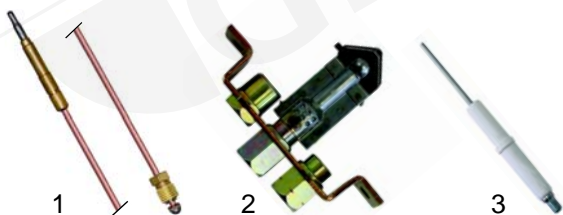

Item	Order	Description	Model	OEM
1	102040	thermocouple, 400mm		5024110057
2	100079	pilot burner	GBP45, GBP90	5024706878
3	100701	electrode		5062606671