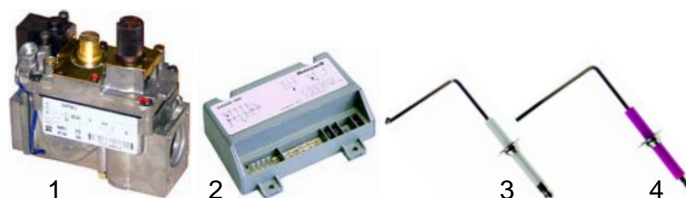

Item	Order	Description	Model	OEM
1	101162	Novasit gas valve	TPG80	5018909590
2	101165	ignition control module		5060409599
3	101790	ignition electrode		3562609588
4	101791	monitoring electrode		3562609589