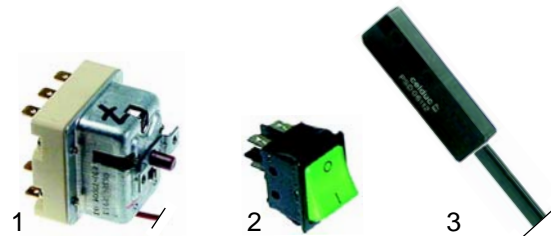

Item	Order	Description	Model	OEM
1	375550	safety thermostat		5061603878
2	301003	switch	EY40E, EY2-40E,	5060903316
3	346273	magnetic switch	FE40E, FE2-40E, FE2-80E	5060909191