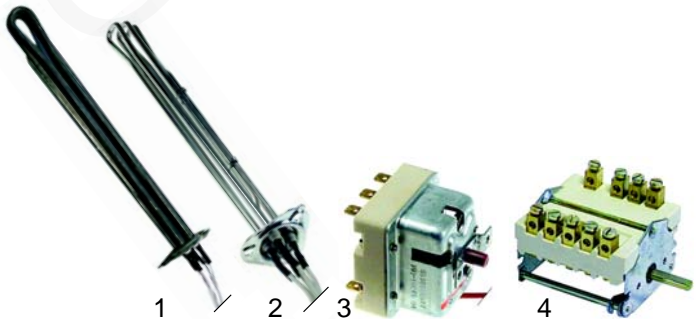

Pasta cookers (electric)

Item	Order	Description	Model	OEM
1	415773	6000W/230 V	CPE35/70	5060807386
2	416959	8000W/230 V	EPK40, EUK45	5060814407
3	375545	safety thermostat	CPE35/70,	5061603828
4	300104	switch	EPK40, EUK45	5060909122