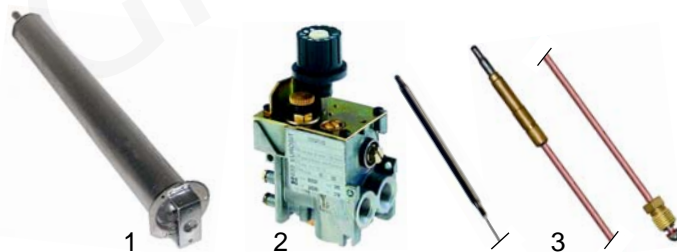

Item	Order	Description	Model	OEM
1	104167	burner		5016908868
2	101916	Eurosit controller	GBP 40	3518912730
3	102040	thermocouple, 500mm	GBP 80	5024107489