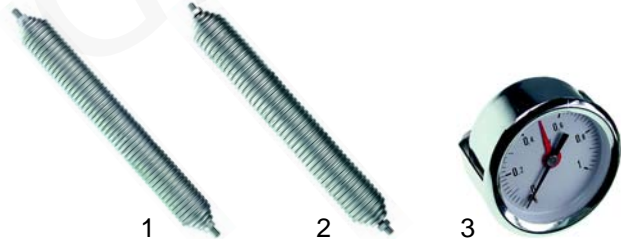

1

2

Item	Order	Description	Model	OEM
1	690852	hand wheel	KHG90, KHE90,	2020100286
2	693223	gearbox	EKH90, GKH90	5026904330

1

2

3

4

Item	Order	Description	Model	OEM
1	700404	lid spring	KBHG70, KBHE70	5004705557
2	700405	lid spring	TPG80, TPE80	5004705386
3	700406	lid spring	EKM50, GKM50, EKH90, GKH90, EKM90, GKM90	5004707073
4	700407	lid spring	EKB120/150, EKB120E/150E, GKB120/150, GKB120E/150E	5004714039