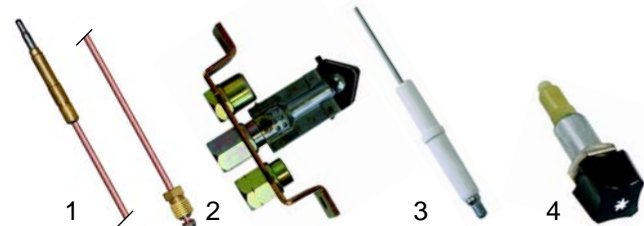

Item	Order	Description	Model	OEM
1	102040	thermocouple, 500mm		5024107489
2	100079	pilot burner	GUG 40	5024706878
3	100701	electrode	GUG 70	5062606677
4	100002	piezoelectric igniter		5060408690