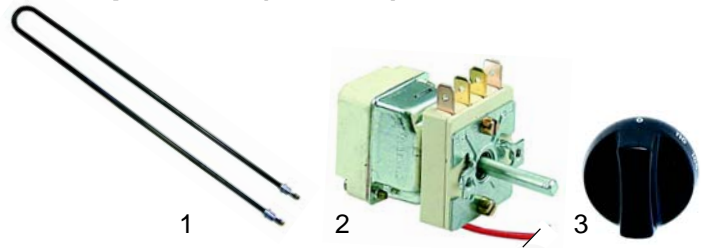

Hot cupboards (electric)

Item	Order	Description	Model	OEM
1	415852	800W/230V	series 85/90	5060808748
1	415853	800W/400V		5060807674
2	375555	thermostat		5061608580
3	110059	knob		5022904313