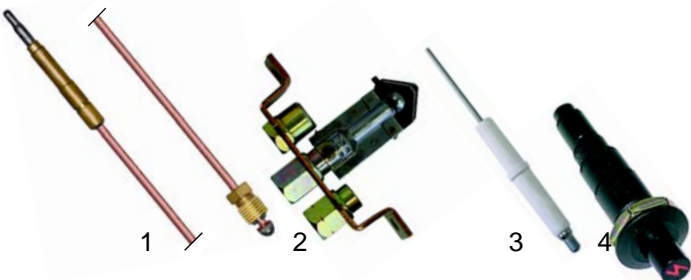

Item	Order	Description	Model	OEM
1	102040	thermocouple		5024107489
2	100079	pilot burner	GPK40	5024706878
3	100701	electrode		5062606677
4	100009	piezoelectric igniter		5060408640