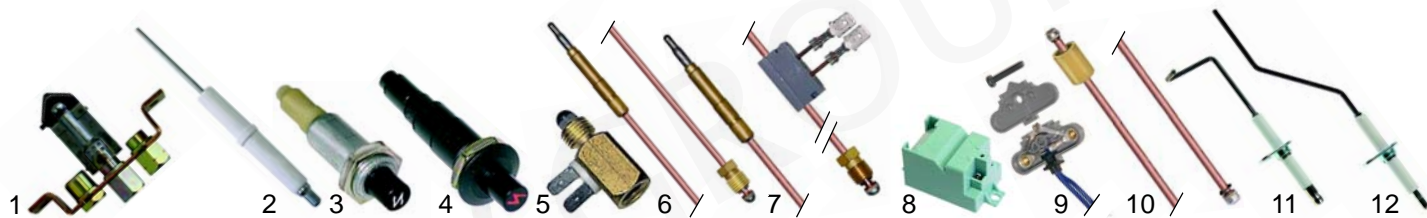

A

Suitable for Ambach

Item	Order	Description	K7G35	K7G50	BPG50	KKG75	KKG100	KKG130	GKS60	GKS80	GKS100	GKS150	GSK40	GSK60	GSK80	GSK100	GSK150	GNKG150	GNKG230	OEM	
1	100079	pilot burner	X	X	X	X	X	X	X	X	X	X									5024706878
2	100701	electrode	X	X	X	X	X	X	X	X	X	X									5062606677
3	100003	piezoelectric igniter	X	X		X	X	X													5060403767
4	100009	piezoelectric igniter							X	X	X	X									5060408640
5	101265	thermocouple interrupter	X	X		X	X	X													5024105819
6	102040	thermocouple, 400mm	X	X		X	X	X													5024107382
7	102069	thermocouple, 600mm			X																5024108086
7	102070	thermocouple, 1000mm							X	X	X	X									5024108078
8	101012	ignition unit			X																5060401734
9	101312	interrupter			X																5060402366
10	102013	thermocouple extension			X																5024108084
11	102165	ignition electrode											X	X	X	X	X				3562615503
12	102166	monitoring electrode											X	X	X	X	X				3562615504