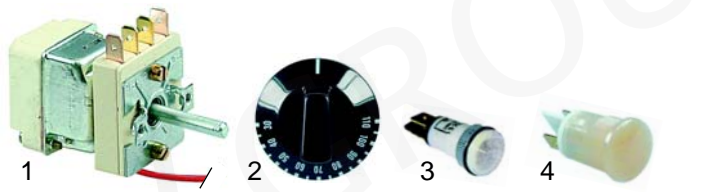

Item	Order	Description	Model	OEM
1	375555	thermostat	System UBW/45/90	5061608580
2	111581	knob		5022914334
3	359046	signal lamp, ø13		5061111708
4	359829	signal lamp, ø16		5061111121