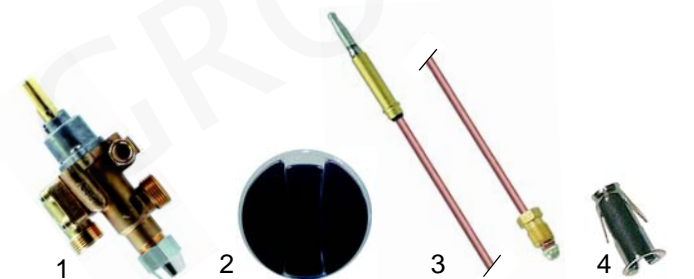

Item	Order	Description	Model	OEM
1	101951	gas tap		5018914348
2	111570	knob	GH40/80/120 GHE80/120	5022908810
3	102251	thermocouple, 750mm	GHG80/120	5024114591
4	101295	thermocouple sleeve		5007403711