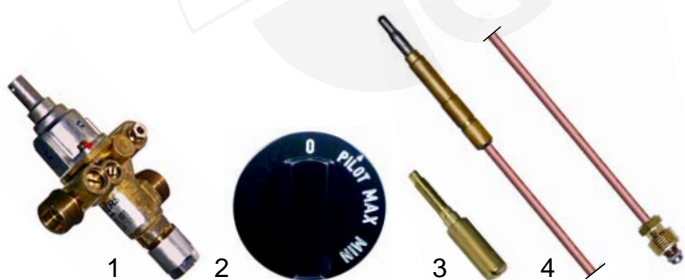

Item	Order	Description	Model	OEM
1	101096	gas tap		5018903683
2	111571	knob	KBGH-70, TPG-70	5022907196
3	110066	knob screw		3009600005
4	102075	thermocouple		5024102394