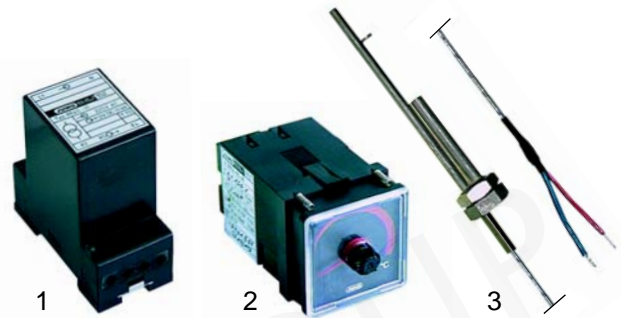

Item	Order	Description	Model	OEM
1	379257	transformer, 220V/12VDC		5062807686
2	379255	electronic controller, 12VDC	EY40E, EY2-40E, FE40E, FE2-40E, FE2-80E	5061607180
3	379111	sensor		5024107685