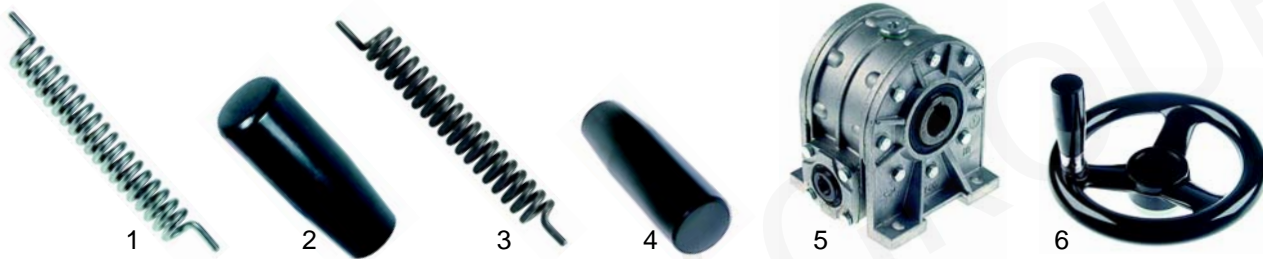

Item	Order	Description	K7G35	K7G50	K7E35	K7E50	BPG50	BPE50	KKG75	KKG100	KKG150	KKE75	KKE100	KKE130	KSKE50	KSKE100	OEM
1	700405	lid spring							X	X	X	X	X	X			5004705386
2	111597	handle					X	X	X	X	X	X	X	X			5005607354
3	690512	lid spring													X	X	5004705253
4	110703	handle cap													X	X	5005607080
5	693223	gearbox													X	X	5026904330
6	690852	hand wheel													X	X	2020100286