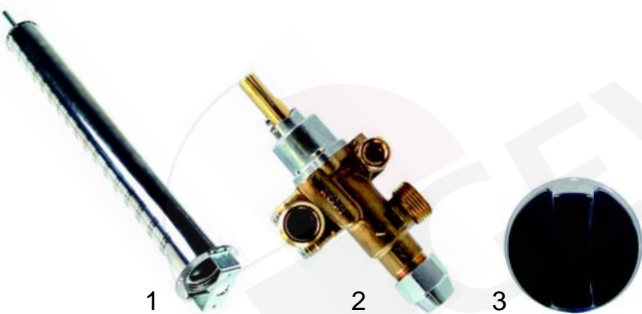

Pasta cookers (gas)

Item	Order	Description	Model	OEM
1	104400	burner		5016914275
2	101949	gas tap	GPK40	5018909180
3	111570	knob		5022908810