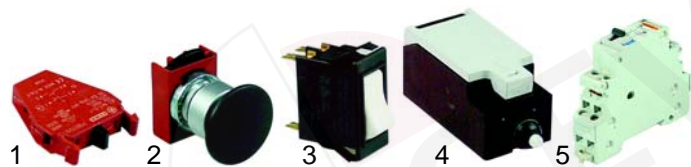

Boiling pans (motor driven)

Item	Order	Description	Model	OEM
1	346280	contactor block	EKK40/100,	5060911266
2	346281	push button	EKK150/200, EKK250	5018611265
3	358513	overload relay	EKK_, EKK_E	5060909759
4	346285	limit switch		5060909748
5	380088	contact relay	EKK_E	5061410308