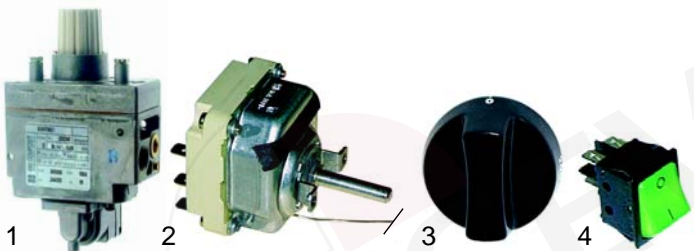

Item	Order	Description	Model	OEM
1	101775	Composit controller		5018902617
2	390190	thermostat	GF40	5061603922
3	110106	knob		5022904314
4	301003	switch		5060903316