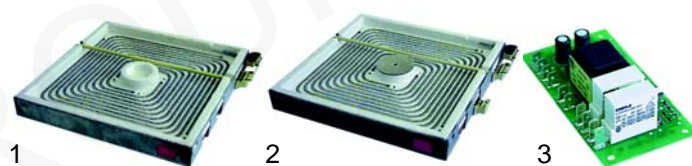

Item	Order	Description	Model	OEM
1	490008	4000W/400V	CH40/80, CH45/90	5060810556
2	490009	4000W/400V	CH40T/80T, CH45T/85T	5060810557
3	400074	control p.c.b.		5070110568