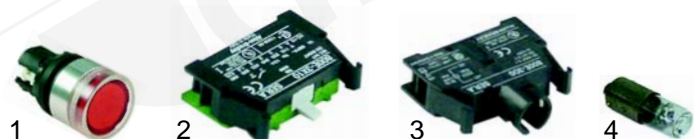

Item	Order	Description	Model	OEM
1	346278	push button (reset)		5018619756
2	346276	contactor block	GKB120, GKB150,	5060919758
3	346275	lamp element	GKB120E, GKB150E	5061119760
4	359606	glow lamp		5061103274