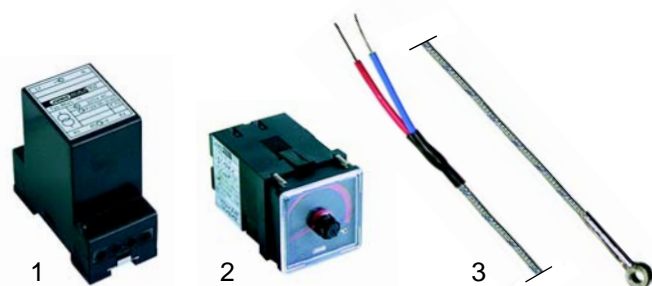

Item	Order	Description	Model	OEM
1	379257	transformer, 230V/12VDC		5062807686
2	379042	elctronic controller, 12VDC, 250°C	EBP_V, GUE_V, GE_V	5061608159
3	379099	sensor		5024107164