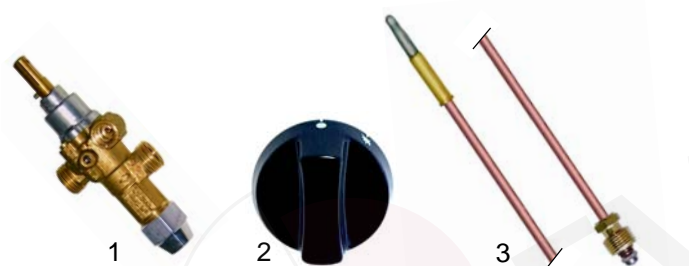

Item	Order	Description	Model	OEM
1	101095	gas tap		5018905405 5018905406
2	110051	knob	HG40/80/120/160 HGE80/120/160	5022904344
3	102202	thermocouple, 320mm	HGG80/120/160	5024102013
3	102204	thermocouple, 600mm		5024102012