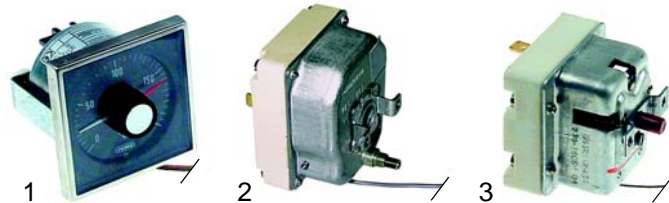

Item	Order	Description	Model	OEM
1	379392	thermostat	FG1-40	5020404263
2	390191	safety thermostat	GF40, GY40, FG1-40	5061603921
3	375575	safety thermostat	GF1-40, GF2-60 ECO	5061614325