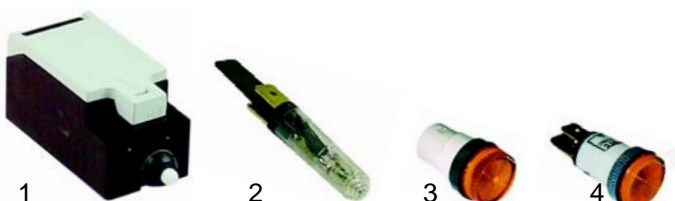

Item	Order	Description	Model	OEM
1	346284	limit switch	TPG80	5060909930
2	359131	signal element		5061108879
3	359127	insert lamp holder		5061108880
4	359050	signal lamp		5061111707