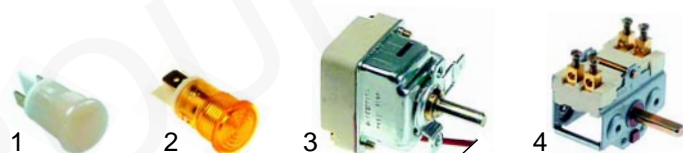

Item	Order	Description	Model	OEM
1	359829	signal lamp, white, 230V		5061111121
2	359834	signal lamp, yellow, 230V	EUB45/90	5061109898
3	375554	thermostat		5061618076
4	300175	switch		5060904057