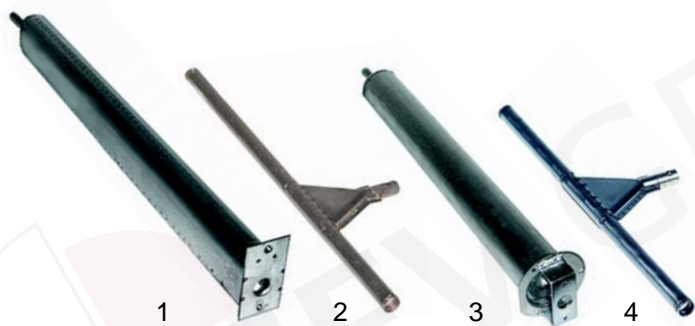

Tilting bratt pans (gas)

Item	Order	Description	Model	OEM
1	104149	burner	KBGH-70, TPG-70	5016907865
2	104164	ignition bridge		5020305523
3	104167	burner	TPG80	5016908868
4	104404	ignition bridge		5020309395