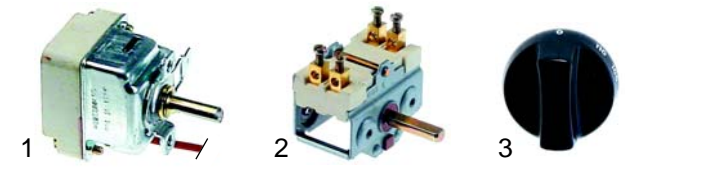

Item	Order	Description	Model	OEM
1	375546	thermostat	System Ecoline series S	5061618077
2	300175	switch		5060904057
3	110099	knob		5022904313