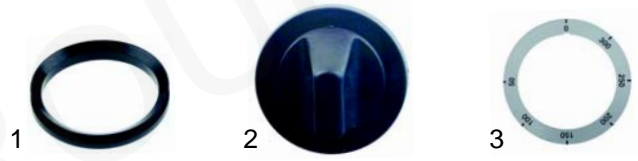

Item	Order	Description	Model	OEM
1	550676	gasket		5017314030
2	111573	knob	EKB120, EKB150	5022914031
3	111579	symbol		5022914339