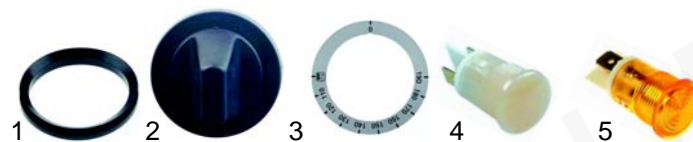

Item	Order	Description	Model	OEM
1	541073	pressure switch		5061309598
2	375310	thermostat	GF1-45, GF2-60 System	5061610987 5061611125
3	300080	switch		5060904036

Item	Order	Description	Model	OEM
1	101114	Minisit controller	GY40	5018907490
2	101126	Eletrosit gas valve	FG1-40	5018902787
3	101002	ignition unit		5060402386