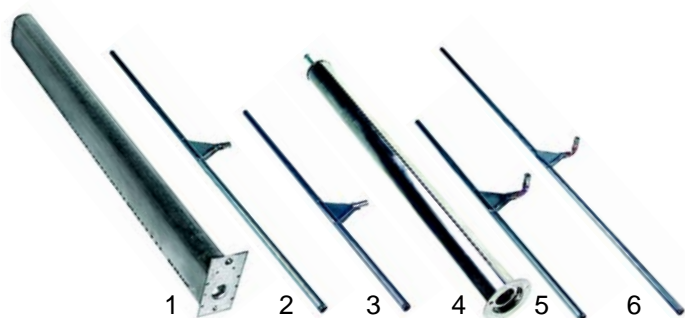

Item	Order	Description	Model	OEM
1	104165	burner	KHG90, GKM50	5016901907
2	104405	ignition bridge		5020306250
3	104406	ignition bridge	GKM50	5020311641
4	104407	burner	GKB120/150	5016914273
5	104408	ignition bridge	GKB120	3520314587
6	104409	ignition bridge	GKB150	3520314588