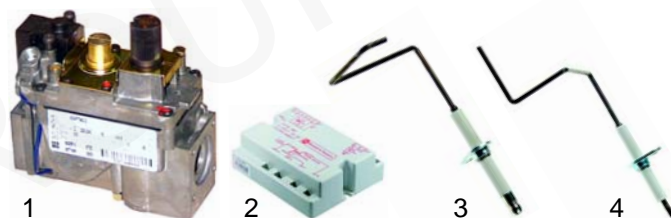

Item	Order	Description	Model	OEM
1	101162	Novasit gas valve		5018909590
2	101577	ignition control module	GKB-120, GKB150,	5060409548
3	102167	ignition electrode	GKB120E, GKB150E	3562614697
4	102168	monitoring electrode		3562614698