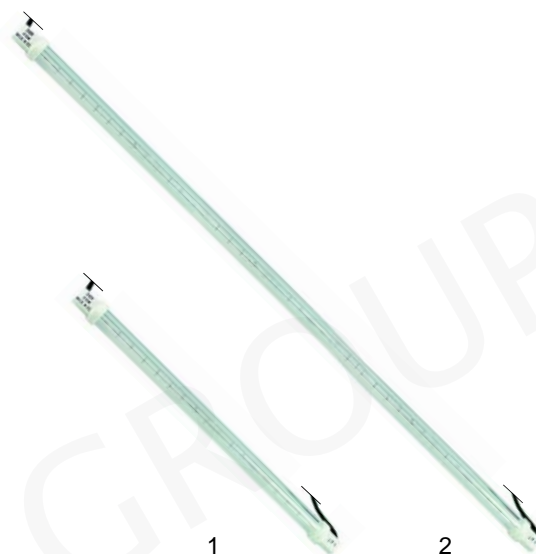

Food warmers

Item	Order	Description	Model	OEM
1	359678	heater, 365 W/230 V		33012515
2	359679	heater, 765 W/230 V	LWB (from 1996)	33012516