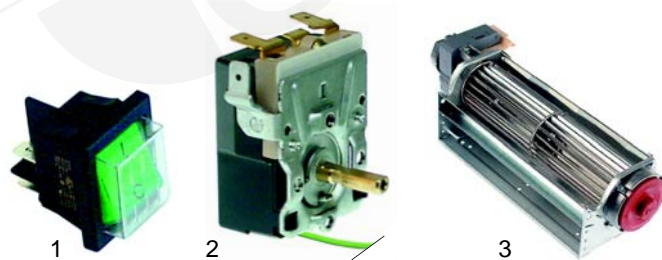

Hot cupboards

Item	Order	Description	Model	OEM
1	345419	switch		33350207
2	375702	thermostat		33060401
3	601248	fan with transverse flow		33202210