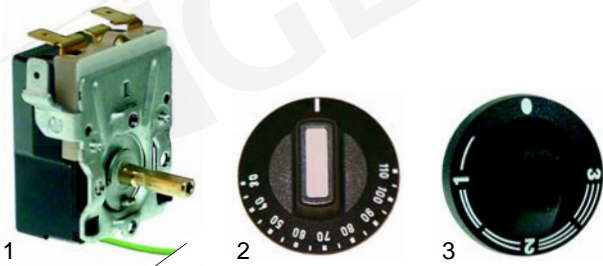

Item	Order	Description	Model	OEM
1	375702	thermostat	universal	33060401
2	110241	knob (until 1995)		33353019
3	111865	knob (from 1995)		33353026