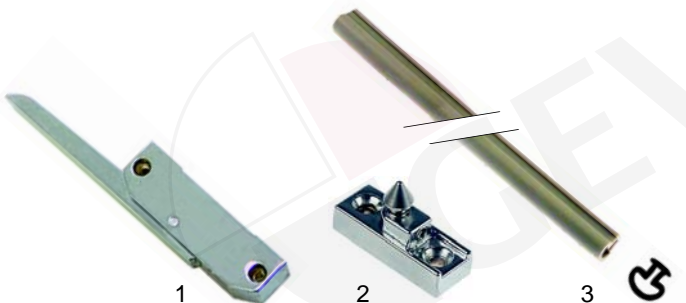

Item	Order	Description	Model	OEM
1	690012	door handle	BKW_	32105018
2	690014	door catch	(until 1997)	32105023
3	900518	gasket/silicone	BKW_	37281101