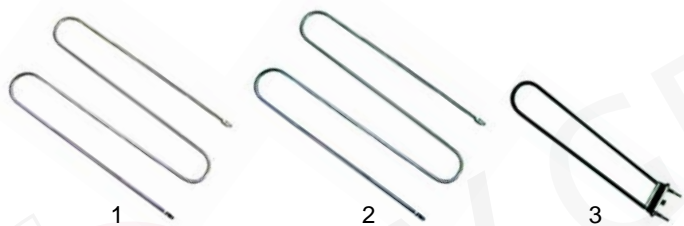

Member of the  **GEV GROUP**

R Food transport trolleys

Suitable for Rieber

Item	Order	Description	Model	OEM
1	415545	833W/240 V	ZUB_, STW_	33010111
2	415245	416W/240 V	STW_	33010104
3	415549	1750W/240V	ZUB_ (Saluta), STW_ (Saluta)	33010116