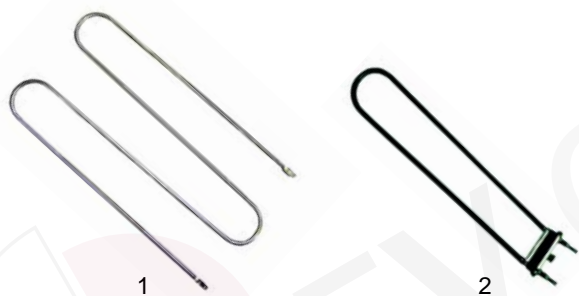

R Bains-marie (electric)

Suitable for Rieber

Item	Order	Description	Model	OEM
1	415545	833W/240V	BM_	33010111
2	415549	1750W/240V	BM115 (Saluta)	33010116