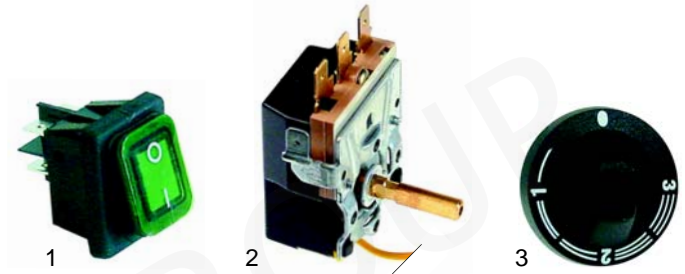

Item	Order	Description	Model	OEM
1	345645	switch		33350211
2	375736	thermostat	E	33061903
3	111865	knob		33353026