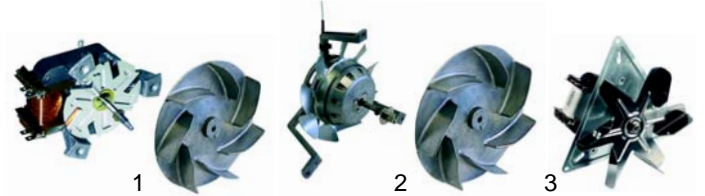

Item	Order	Description	Model	OEM
1	601010	fan/complete		33200406
2	601013	fan/complete	BKW_ (until 1997)	33202209
3	601249	fan/complete		33202222