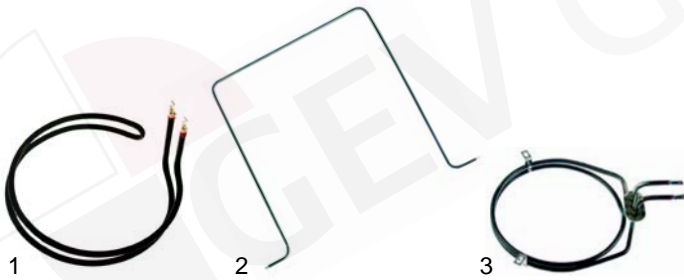

Stacking devices
Platform dispenser (A)
Meal tray stacker (B)
Fork lift (C)
Exchange changer square (D)
Ultrastapler (E)

Item	Order	Description	Model	OEM
1	418256	1700W/240V	B	33010115
1	415246	2400W/240V	A, D	33010118
2	415247	800W/240V	D	33010110
3	418281	1600W/240V	E, A	33010163