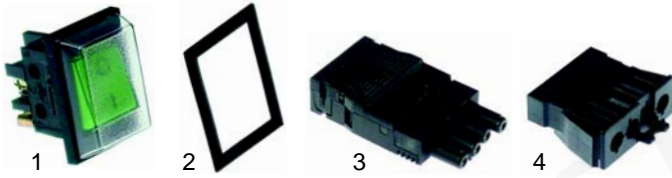

Item	Order	Description	Model	OEM
1	346424	switch	universal	33350217
2	346425	gasket		37280601
3	550870	bush piece	ERRU_	33553550
4	550869	plug part		33553553