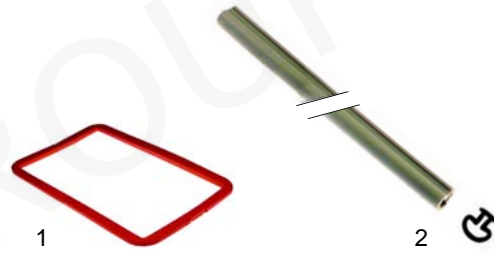

Item	Order	Description	Model	OEM
1	900519	gasket		37281401
2	900521	door seal, 2200mm		55150101
2	900522	door seal, 2500mm	1600, 2000, 3000	55150102
2	900518	door seal, 3450mm		55150103
2	900520	door seal (per meter)		37281101