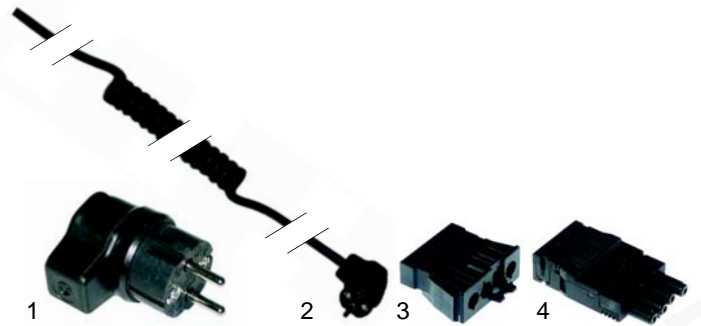

Item	Order	Description	Model	OEM
1	550201	right-angle plug	universal	33553108
2	550100	spiral cable/complete		33100309
3	550869	plug part	A (install)	33553553
4	550870	bush piece		33553550