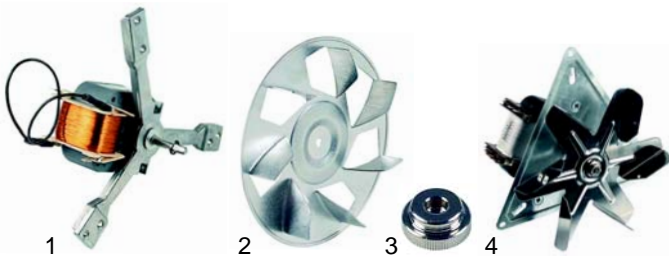

Item	Order	Description	Model	OEM
1	601265	motor		33202215
2	601261	fan wheel	A, B, D	33202216
3	601262	nut		33202217
4	601249	motor/complete	A	33202222