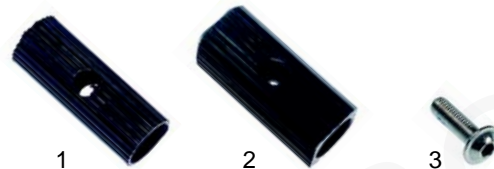

Item	Order	Description	Model	OEM
1	700316	lamp holder, Ø25mm	ab 1993 (Haco)	37131103
2	700317	lamp holder, 25 x 25mm		37131004
3	560298	screw		38240106