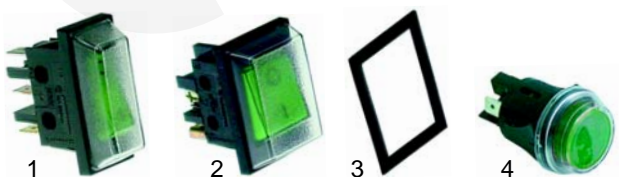

Member of the  **GEV GROUP**

R Food transport trolleys

Suitable for Rieber

Item	Order	Description	Model	OEM
1	415545	833W/240 V	ZUB_, STW_	33010111
2	415245	416W/240 V	STW_	33010104
3	415549	1750W/240V	ZUB_ (Saluta), STW_ (Saluta)	33010116