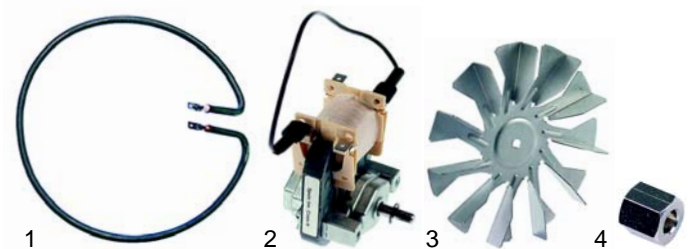

Item	Order	Description	Model	OEM
1	415243	415W/240V	1000U,	33010105
2	601258	motor	1000DU,	33200403
3	601259	fan	1600U,	33200404
4	601260	nut	2000U,	33200405
			300U