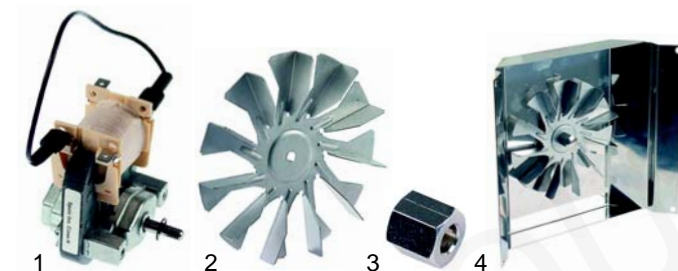

Item	Order	Description	Model	OEM
1	601258	motor		33200403
2	601259	fan wheel	RRU_	33200404
3	601260	nut		33200405
4	601266	unit/complete		59050501