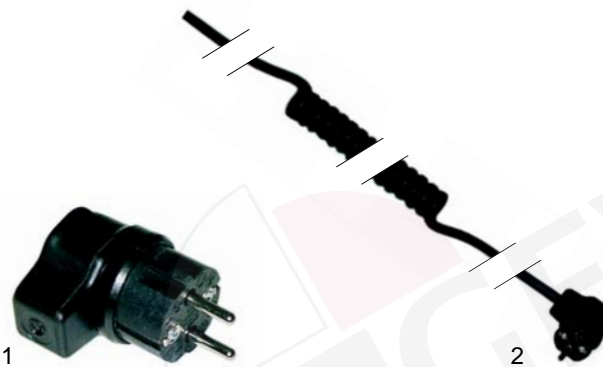

Item	Order	Description	Model	OEM
1	550201	rubber plug/elbow	universal	33553108
2	550100	spiral cable/complete		33100309