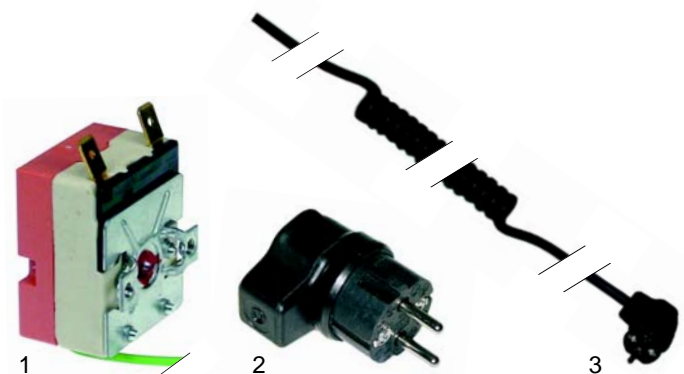

Item	Order	Description	Model	OEM
1	375703	thermostat (fixed 80°C)		33061505
2	550201	plug/elbow	ZUB_, STW_	33553108
3	550100	spiral cable		33100309