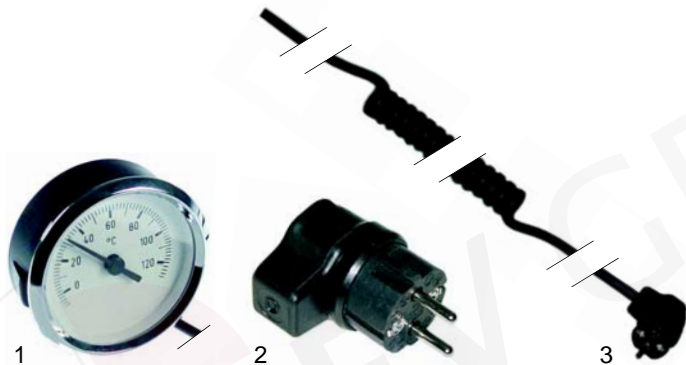

Item	Order	Description	Model	OEM
1	541409	thermometer, 0 - 120	BKW_ (until 1997)	33070104
2	550201	plug/elbow	BKW_	33553108
3	550100	spiral cable		33100309