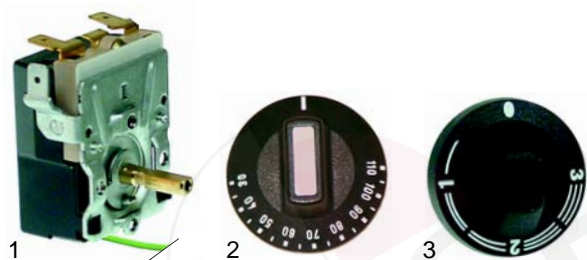

Item	Order	Description	Model	OEM
1	375702	thermostat		33060401
2	110241	knob (until 1995)	ZUB_, STW_	33353019
3	111865	knob (from 1995))		33353026