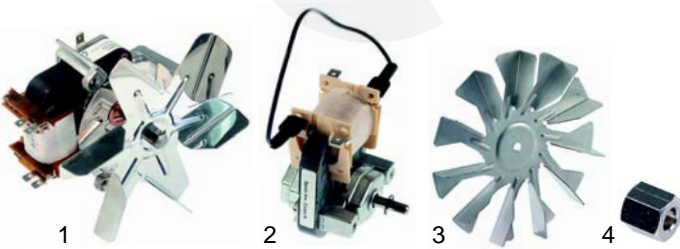

Item	Order	Description	Model	OEM
1	601264	motor/complete	E	33202227
2	601258	motor		33200403
3	601259	fan wheel	D	33200404
4	601260	nut		33200405