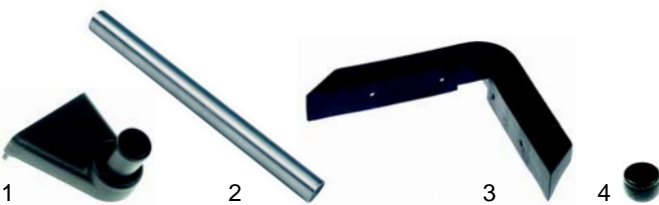

Item	Order	Description	Model	OEM
1	550201	rubber plug/elbow	universal	33553108
2	550100	spiral cable/complete		33100309

Item	Order	Description	Model	OEM
1	700228	swivel castor, Ø125mm	universal	32290203
2	700227	swivel castor with break, Ø125 mm		32291203
3	700231	fixed roller for heavy loads, Ø125 mm		32292103