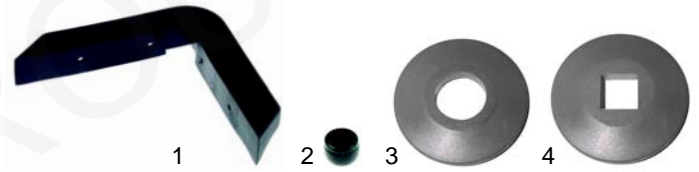

Tea trolleys/shelf trolleys

Item	Order	Description	Model	OEM
1	690890	bumper angle		37130701
2	690891	stuff	universal	37130801
3	700154	removing wheel, Ø25mm		37131004
4	700157	removing wheel, 25 x 25mm		37130901