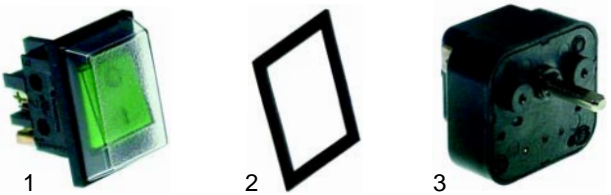

Item	Order	Description	Model	OEM
1	346424	switch		33350217
2	346425	gasket	BKW_	37280601
3	350088	timer clock	BKW_ (until 1997)	33351701