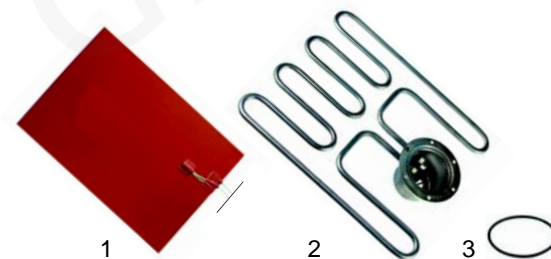

Item	Order	Description	Model	OEM
1	415210	500W/230V	1052	33010602
2	418297	175W/240V	1000	33010101
2	418298	416W/240V	1600, 2000	33010106
2	418299	600W/240V	3000	33010144
3	532511	gasket	universal	37282401