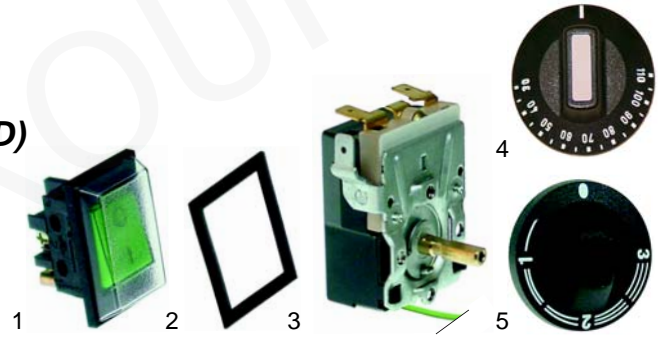

Item	Order	Description	Model	OEM
1	346424	switch		33350217
2	346425	gasket		37280601
3	375702	thermostat	universal	33060401
4	110241	knob (until 1998)		33353019
5	111865	knob (from 1998)		33353026