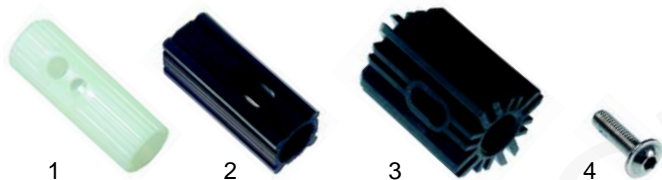

Item	Order	Description	Model	OEM
1	700318	lamp holder, Ø25mm	ab 1997 (Steinco)	37131102
2	700230	lamp holder, 25 x 25mm		37131008
3	710067	adapter for 40x40mm		37131007
4	560298	screw		38240106