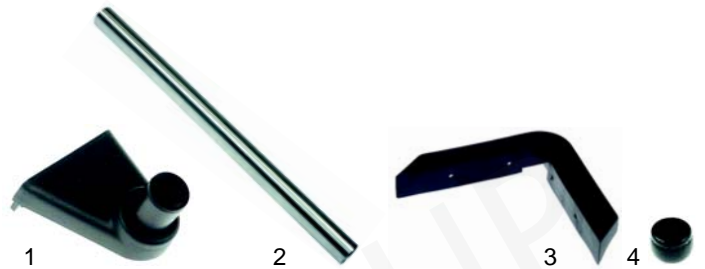

Item	Order	Description	Model	OEM
1	550872	install plug		33553010
2	550553	cable/complete, 2,0m (hot devices)	105_, 101_, 1000	33102901
2	550554	cable/complete, 2,5m (cold devices)		33102910
3	550101	spiral cable (air circulation)	1000U, 1600U,	55050106
3	550555	spiral cable (static)	2000U, 3000U	55050105