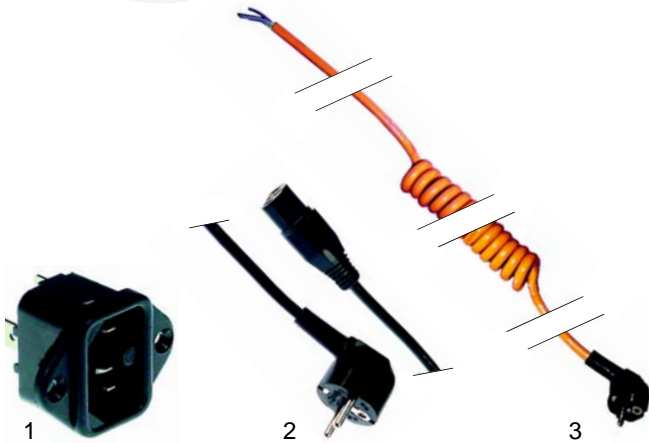

Item	Order	Description	Model	OEM
1	550872	install plug		33553010
2	550553	cable/complete, 2,0m (hot devices)	105_, 101_, 1000	33102901
2	550554	cable/complete, 2,5m (cold devices)		33102910
3	550101	spiral cable (air circulation)	1000U, 1600U,	55050106
3	550555	spiral cable (static)	2000U, 3000U	55050105