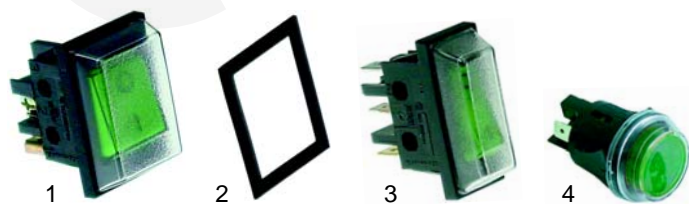

Item	Order	Description	Model	OEM
1	346424	switch	BM312, BM313,	33350217
2	346425	gasket	BM115	37280601
3	346423	switch		33350206
4	345011	switch	BM115	33351502