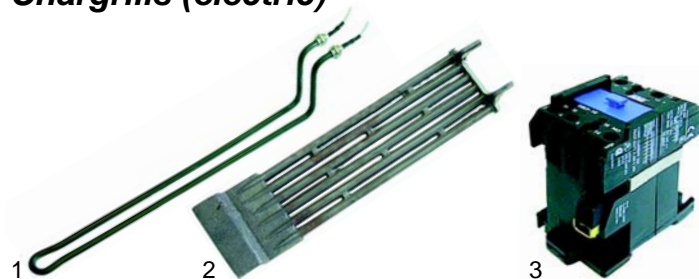

Chargrills (electric)

Item	Order	Description	Model	OEM
1	416793	750 W/230 V		A045800
2	211028	grill grid	40SEW	8110035
3	380204	contactor		A047200