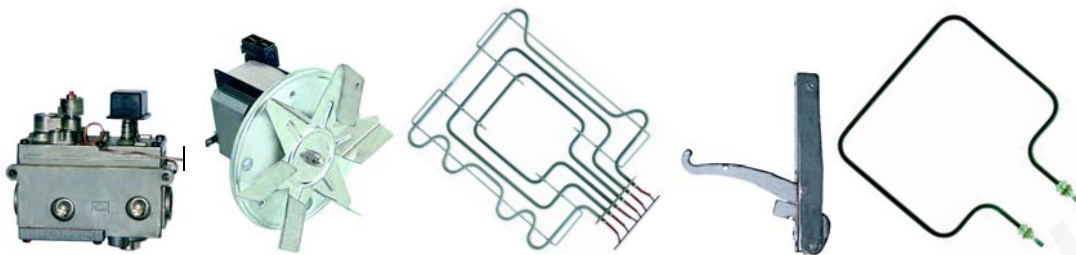

Ovens (gas/electric), heating (electric)