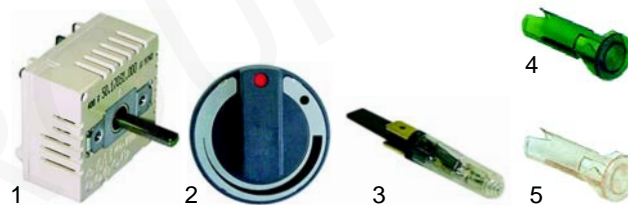

Item	Order	Description	Model	OEM
1	380007	energy regulator		A049320
2	110965	knob		8215800 9998191012
3	359131	signal element	40SEW	A038506
4	359123	insert lamp holder (green)		A038507
5	359228	insert lamp holder (clear)		A039207