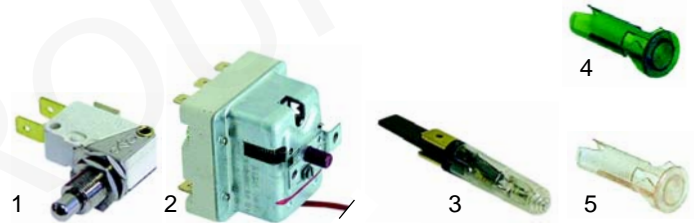

Item	Order	Description	Model	OEM
1	345032	micro switch	41SEFR, 61SEFR, 921FRE, 922FRE, 941FRE	A039800
2	375312	safety thermostat, 245°C	40SEFR, 60SEFR,	8219602
3	359131	signal element	41SEFR, 61SEFR,	A038506
4	359123	insert lamp holder (green)	921FRE, 922FRE,	A038507
5	359228	insert lamp holder (clear)	941FRE	A039207