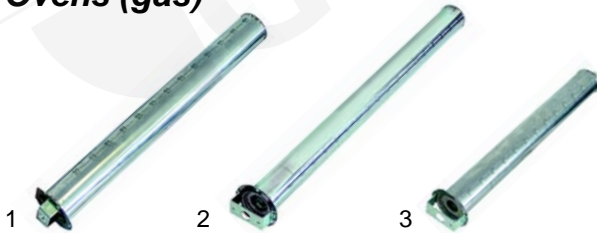

Ovens (gas)

Item	Order	Description	Model	OEM
1	105435	burner	74CGV, 76CGV, 714CTGV, 716CTGV, 749CGV, 769CGV, 714CTGV, 769CTGV	2510652
2	105436	burner	76CGVFL, CG796, 769CGVFL, 96CGG, 94CGG, 98CGG, 94CTGG, 941CTGG	2510697
3	105437	burner	7741CGV, 7742GGV	8220050