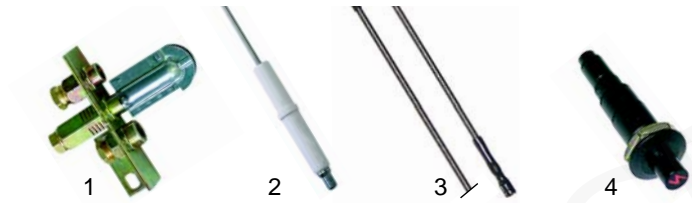

Fry tops (electric)

Item	Order	Description	Model	OEM
1	100863	pilot burner	40SGFT, 40SGFTR,	2510389
2	100701	electrode	40SGFTC, 60SGFT,	A013302
3	100015	ignition cable, 500mm	60SGFTR, 60SGFTC,	8220425
4	100009	piezoelectric igniter	60SGFT1/2R, 80SGFTC	A041105