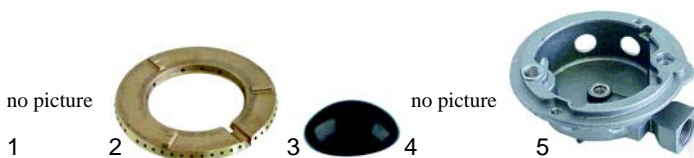

Item	Order	Description	Model	OEM
1	105804	burner cover, 4kW		8220154
2	105552	burner ring	40SCG3S (1826000),	8220153
3	105781	innercap	60SCG3S (1826010)	8220162
4	105805	burner base		8220152
5	105551	burner base		8220151