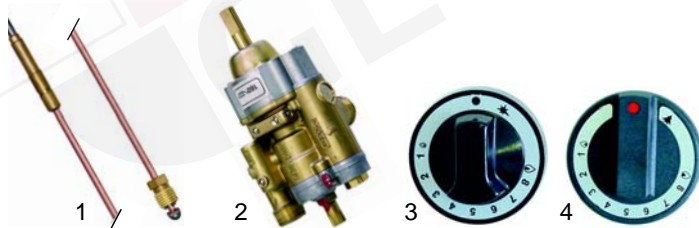

Item	Order	Description	Model	OEM
1	102042	thermocouple	74FTG, 78FTG	A011904
2	101076	gas thermostat		A023700
3	110958	knob	74FTG, 78FTG (old)	A019391
4	110959	knob	74FTG, 78FTG	2599006