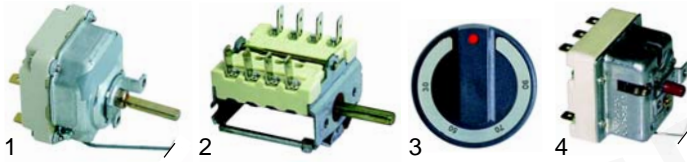

Item	Order	Description	Model	OEM
1	375412	thermostat, 50-320°C		A044600
2	300002	switch	94CGE, 96CGEAC,	A046001
3	110955	knob	98CGE, 941CEE,	2994320
4	390181	safety thermostat, 420°C	961CEE, 961CEEAC	A046180