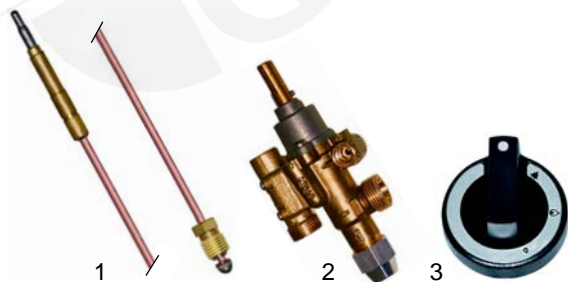

Item	Order	Description	Model	OEM
1	102040	thermocouple, 500mm		A011902
2	101086	gas tap	74CPG, 78CPG, 92CCPG, 94CCPG	A011500
3	110353	knob		2599001