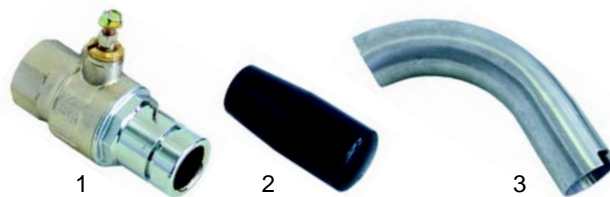

Pasta cookers (mechanical)

Item	Order	Description	Model	OEM
1	540759	drain tap	40SECP	A023020
2	540760	handle		A019302
3	540761	drain pipe		8217500