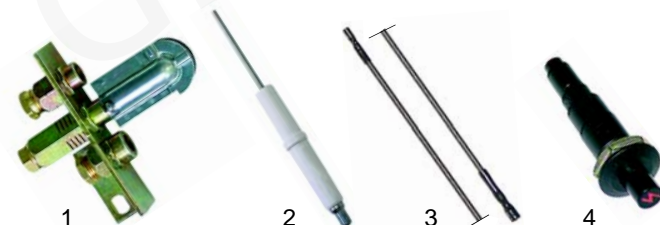

Item	Order	Description	Model	OEM
1	100863	pilot burner	910PG,	2510389
2	100701	electrode	910PGB, 911PGB,	A013302
3	100193	ignition cable, 1200mm	915PG	
4	100009	piezoelectric igniter		A041105