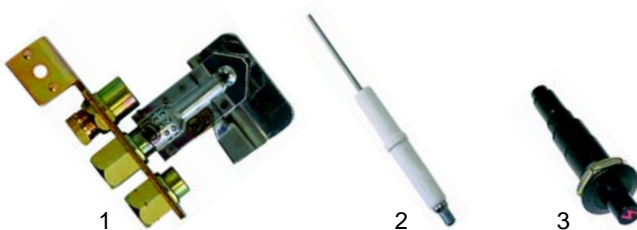

Item	Order	Description	Model	OEM
1	100076	pilot burner		A013220
2	100701	electrode	40SGFR, 60SGFR, 922FGR	A013302
3	100009	piezoelectric igniter		A041105

Suitable for Ollis