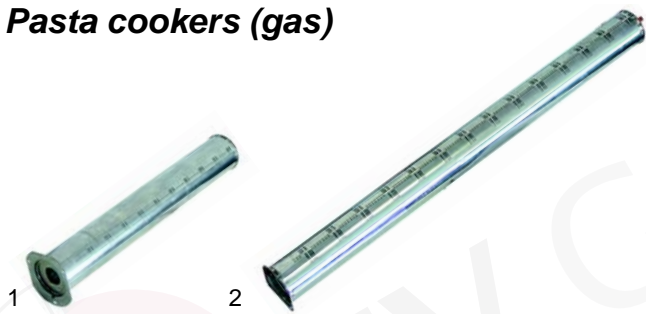

Pasta cookers (gas)

Item	Order	Description	Model	OEM
1	105442	burner	74CPG, 78CPG	2510651
2	105443	burner	92CCPG, 94CCPG	2519038