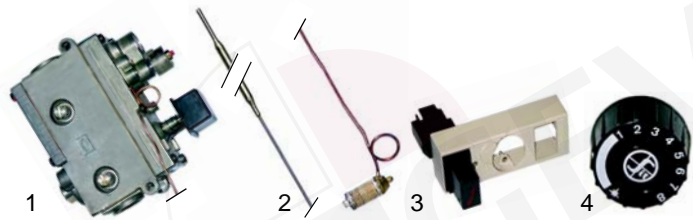

Item	Order	Description	Model	OEM
1	101132	Minisit controller	74CGV, 76CGV, 76CGVFL, 714CTGV, 716CTGV, 749CGV, 769CGV, 769CGVAC, 769CGVFL, 94CGG, 96CGG, 98CGG, 94CTGG, 941CTGG	1011700 A011700 A011701 A011709 A011603 A011602
2	102102	sensor		
3	101136	cover with piezoelectric igniter		
4	110068	knob