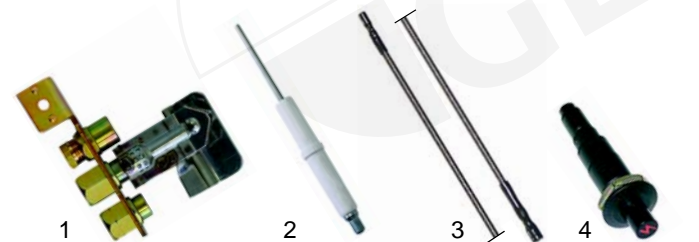

Item	Order	Description	Model	OEM
1	100076	pilot burner		A013220
2	100701	electrode	74FTG, 78FTG	A013302
3	100016	ignition cable		2510698
4	100009	piezoelectric igniter		A041105