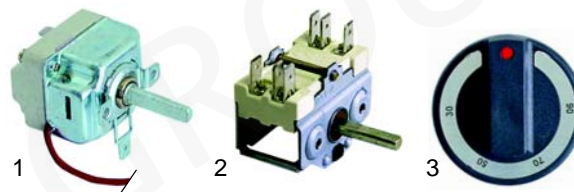

Item	Order	Description	Model	OEM
1	375381	thermostat, 30-90°C		A046050
2	300001	switch	74CBE	A046000
3	110955	knob		2994320