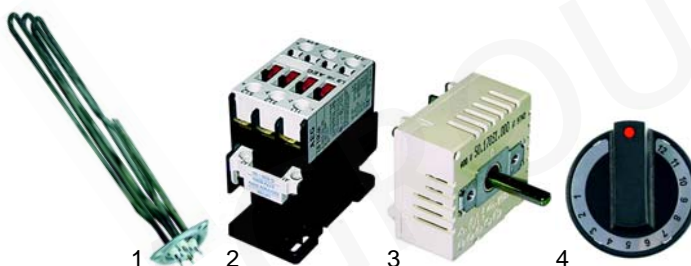

Boiling pans (electric)

Item	Order	Description	Model	OEM
1	416807	7500W/3 phases 230V		A037202
2	380264	contactor	911PEB, 915PEB	A047030
3	380007	energy regulator		A049320
4	110979	knob		2994330

Suitable for Ollis