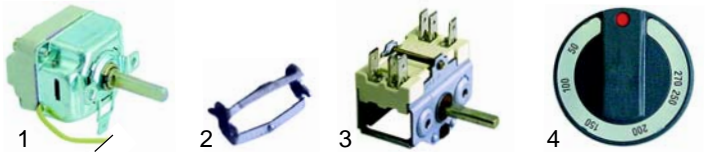

Item	Order	Description	Model	OEM
1	375382	thermostat, 45-290°C		A049200
2	550060	retainer	61SGFE3S, 61SECFE	A045900
3	300001	switch		A046000
4	110953	knob		8215601