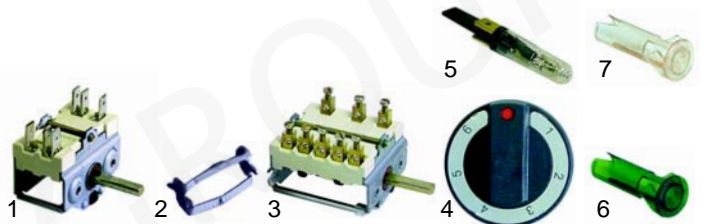

Item	Order	Description	Model	OEM
1	300001	switch		A046000
2	550060	retainer		A045900
3	300025	7-position switch	40SEC, 60SEC, 61SECFE	A045500
4	110951	knob		8215600
5	359131	signal element		A038506
6	359123	insert lamp holder, green		A038507
7	359228	insert lamp holder, white		A039207