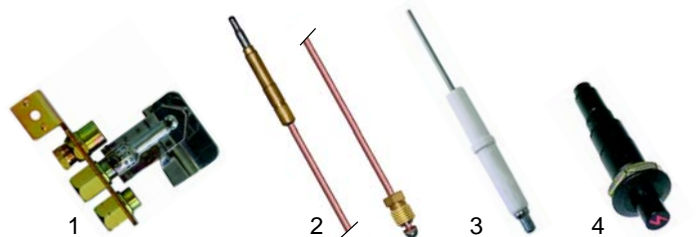

Item	Order	Description	Model	OEM
1	100076	pilot burner		A013220
2	102042	thermocouple, 850mm	714TA/GV, 716CT/GV, 714CTGV, 769CTGV, 94CTGG, 96CTG, 941CTGG	A011904
3	100701	electrode		A013302
4	100009	piezoelectric igniter		A041105