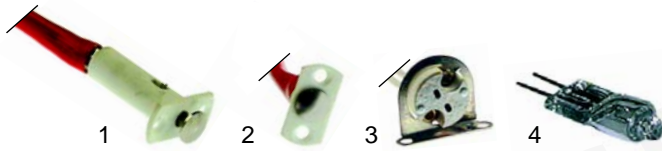

Item	Order	Description	Model	OEM
1	346359	contact sensor (device)	universal	3108870
2	346360	contact sensor (body bracket)		3108879
3	359836	lamp holder		3108860
4	359599	lamp		3108850