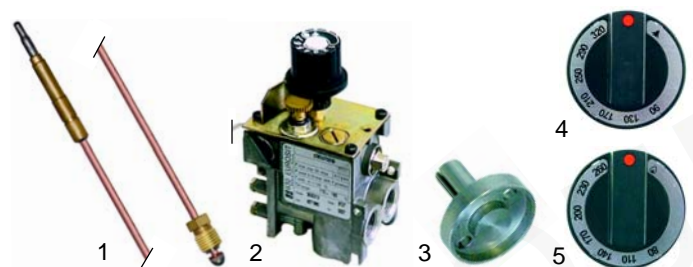

Item	Order	Description	Model	OEM
1	416787	420W/230V		A036800
2	375381	thermostat, 30-90°C	96CGGAC,	A046050
3	300001	switch	961CEEAC	A046000
4	110955	knob		2994320

Item	Order	Description	Model	OEM
1	601125	fan		A036410
2	416788	2400W/230V	941CEAC	A037600

Item	Order	Description	Model	OEM
1	390040	thermostat, 30-90°C		A046260
2	300001	switch	941CEAC	A046000
3	110955	knob		2994320

Fry tops (gas)

Item	Order	Description	Model	OEM
1	105437	burner	40SGFT, 40SGFTR, 40SGFTC, 60SGFT, 60SGFTR, 60SGFTC, 60SGFT1/2R, 80SGFTC	8220050
2	105439	ignition bridge	60SG_	8210000
3	105438	burner	74FTG, 78FTG	2510695
4	105440	burner	92TFTG_, 92FTG_, 94TFTG_, 94FTG_	2519010