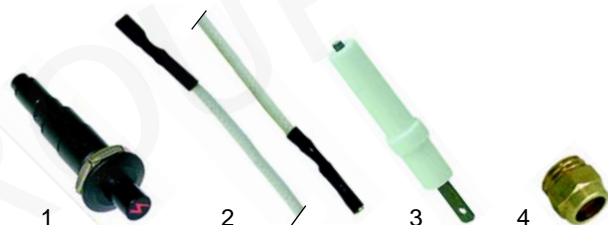

Hot-air ovens und combination steamer (gas/electric)

page 19

Open tops (gas)

Item	Order	Description	Model	OEM
1	105553	burner cover, 2kW	40SCG (1825000),	8220134
2	105692	burner ring	60SCG (1825010),	8220133
3	105728	burner base	40SCG3S (1826000),	8220132
4	105550	burner base	60SCG3S (1826010)	8220131

Item	Order	Description	Model	OEM
1	101891	gas tap		A040400
2	550851	gasket		A040700
3	110950	knob		8215400
4	102245	thermocouple		8220180
5	102244	thermocouple, 500mm		8220185
6	100892	nut		8220181

Item	Order	Description	Model	OEM
1	100009	piezoelectric igniter		A041105
2	100197	ignition cable, 600mm		8220190 8220191
3	100864	electrode		8220165
4	100813	nut		8220161