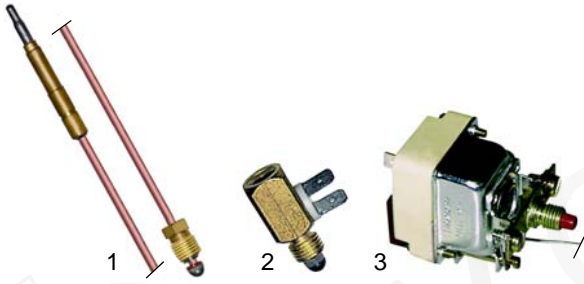

Item	Order	Description	Model	OEM
1	102041	thermocouple 600mm	40SGFR,	A011909
2	101265	interrupter , M9x1	60SGFR,	9000158
3	390061	safety thermostat	922FRG	A049401