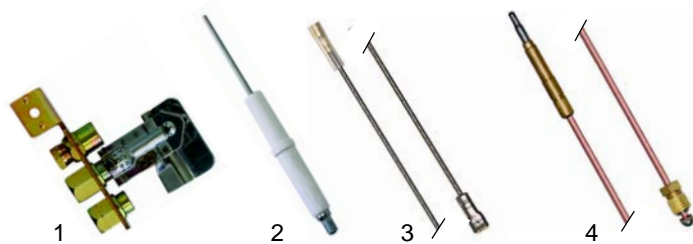

Item	Order	Description	Model	OEM
1	100076	pilot burner	74CGV, 76CGV, 76CGVFL, 714CTGV, 716CTGV, 749CGV, 769CGV, 769CGVAC, 769CGVFL, 94CGG, 96CGG, 98CGG, 94CTGG, 941CTGG	A013220 A013302 2532997 A011900
2	100701	electrode		
3	100026	ignition cable		
4	102042	thermocouple, 850mm