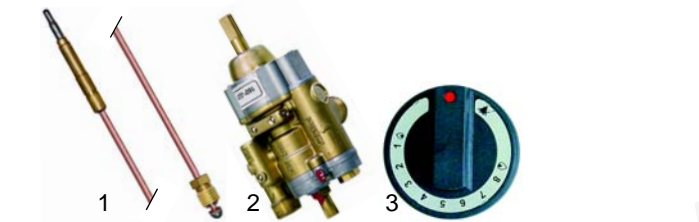

Item	Order	Description	Model	OEM
1	102040	thermocouple, 400	92TFTG_, 92FTG_	A011901
2	101076	gas thermostat	94TFTG_, 94FTG_	A023700
3	110960	knob	921FTG_	2599002