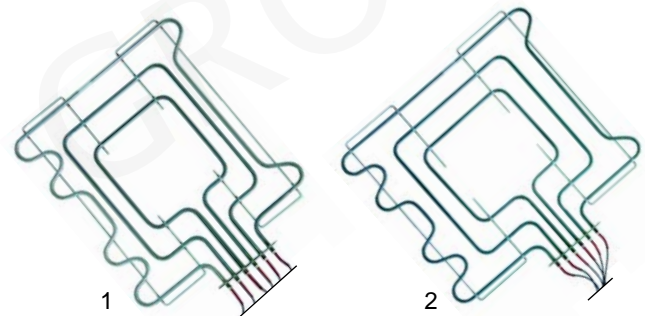

Item	Order	Description	Model	OEM
1	416785	1800W/230V	749CGVFE, 769CGVFE, 714CTGVFE, 74CE, 76CE, 76CEAC, 741CE, 761CE, 761CEAC	A037300
2	416786	2750W/230V	94CGE, 96CGEAC, 98CGE, 941CEE, 961CEE, 961CEEAC	A037400