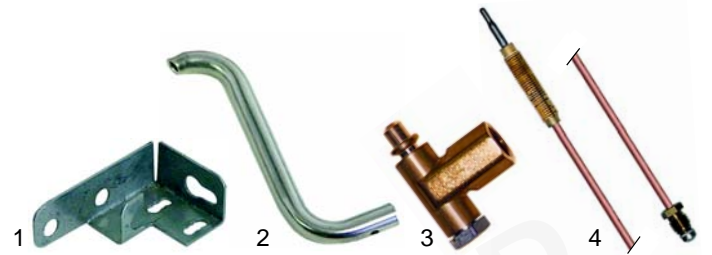

Item	Order	Description	Model	OEM
1	100814	pilot burner holder	729CAGV, 749CAGV, 749CGV, 749CGVFE,	2910800
2	101480	pilot burner pipe	769CAGV, 769CGV, 769CGVAC, 769CGVFE, 769CGVFEAC, 769CTGV,	2519000
3	100881	pilot burner	92CG, 94CG/CGG/CGE, 96CG/CGG/CGE,	2510359
4	102056	thermocouple, 600mm	98CG/CGG/CGE, 96CGGE, 96CTG, 941CTGG	A011905