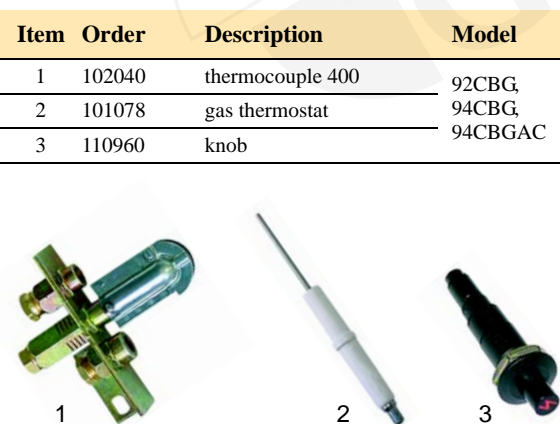

Item	Order	Description	Model	OEM
1	100863	pilot burner	92CBG,	2510389
2	100701	electrode	94CBG,	A013302
3	100009	piezoelectric igniter	94CBGAC	A041105