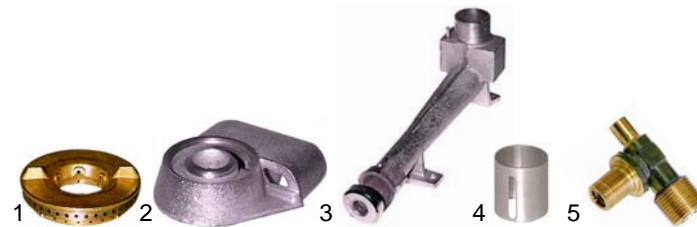

Item	Order	Description	Model	OEM
1	105281	burner cover, 80mm	729CAGV, 749CAGV, 749CGV, 749CGVFE, 769CAGV, 769CGV,	2510352
2	105280	burner base	769CGVAC, 769CGVFE, 769CGVFEAC, 769CTGV,	2510351
3	105282	Venturi	92CG, 94CG/CGG/CGE, 96CG/CGG/CGE,	2510350
4	105289	aeration sleeve	98CG/CGG/CGE, 96CGGE, 96CTG,	2519002
5	105290	jet holder	941CTGG	A014708