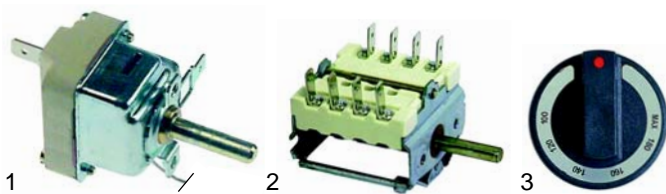

Item	Order	Description	Model	OEM
1	375639	thermostat, 90-190°C		A049100
2	300002	switch	710FRE, 712FRE, 720FRE, 722FRE	A046001
3	110974	knob		2994380