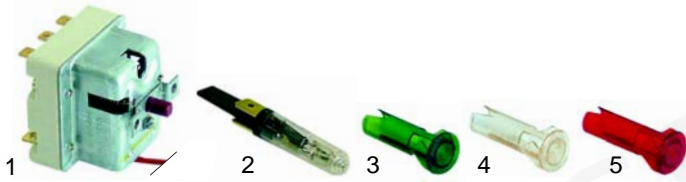

Item	Order	Description	Model	OEM
1	375380	safety thermostat, 160°C		A049405
2	359131	signal element		A038506
3	359123	insert lamp holder (green)	944PEB, 915PEB	A038507
4	359228	insert lamp holder (clear)		A039207
5	359125	insert lamp holder (red)		A038907