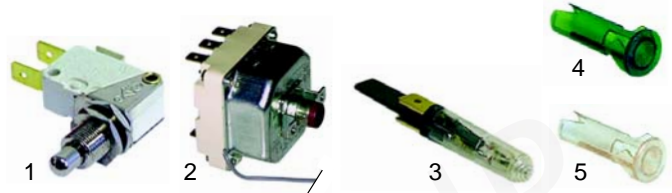

Item	Order	Description	Model	OEM
1	345032	micro switch		A039800
2	390091	safety thermostat, 230°C	710FRE, 712FRE,	A046900
3	359131	signal element	720FRE, 722FRE	A038506
4	359123	insert lamp holder (green)		A038507
5	359228	insert lamp holder (clear)		A039207