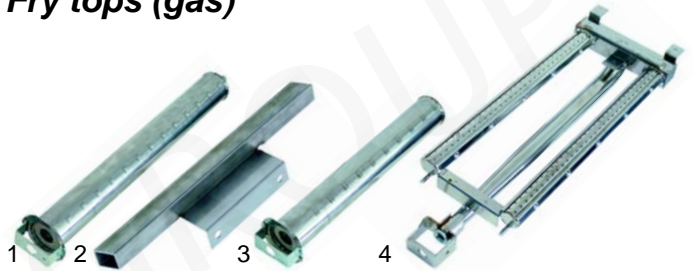

Item	Order	Description	Model	OEM
1	390040	thermostat, 30-90°C		A046260
2	300001	switch	941CEAC	A046000
3	110955	knob		2994320

Fry tops (gas)

Item	Order	Description	Model	OEM
1	105437	burner	40SGFT, 40SGFTR, 40SGFTC, 60SGFT, 60SGFTR, 60SGFTC, 60SGFT1/2R, 80SGFTC	8220050
2	105439	ignition bridge	60SG_	8210000
3	105438	burner	74FTG, 78FTG	2510695
4	105440	burner	92TFTG_, 92FTG_, 94TFTG_, 94FTG_	2519010