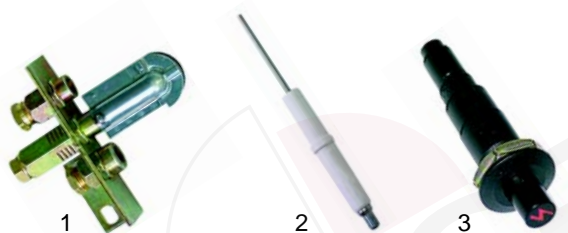

Item	Order	Description	Model	OEM
1	100863	pilot burner		2510389
2	100701	electrode	74CPG, 78CPG, 92CCPG, 94CCPG	A013302
3	100009	piezoelectric igniter		A041105