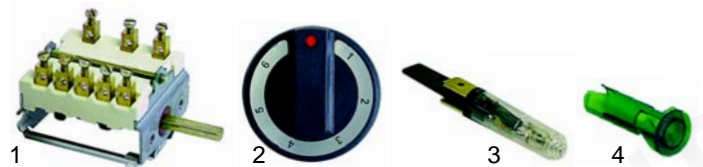

Item	Order	Description	Model	OEM
1	300025	7-position switch		145500
2	110952	knob	72CAE, 74CE/CAE, 76CE/CAE/CEAC, 721CAE,	2994360
3	359131	signal element	741CE/CAE, 761CE/CEAC	A038506
4	359123	insert lamp holder		A038507

Suitable for Oils