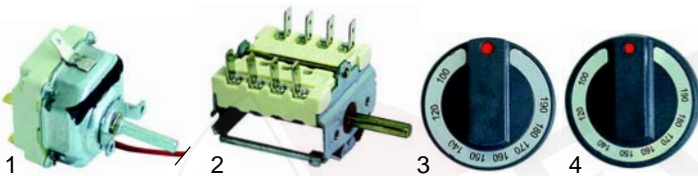

Suitable for Ollis

Fryers (electric)

Item	Order	Description	Model	OEM
1	416799	5500W/230V	40SEFR, 60SEFR	8217600
2	416800	2300W/230V	41SEFR, 61SEFR	8208200
3	416801	1700W/230V	710FRE, 712FRE	9000502

Item	Order	Description	Model	OEM
1	416802	3300W/230V	720FRE, 722FRE	9000498
2	416803	5500W/230V	921FRE, 941FRE	9000510
3	416804	3300W/230V	922FRE	9000509