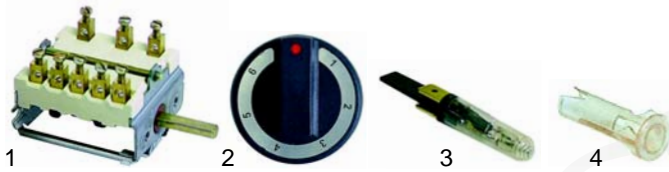

Ovens (electric)

Item	Order	Description	Model	OEM
1	300025	7-position switch		A045500
2	110952	knob	921CE, 941CE, 941CEE, 961CE, 961CEE, 961CEEAC	2994360
3	359131	signal lamp		A038506
4	359228	insert lamp holder		A039207