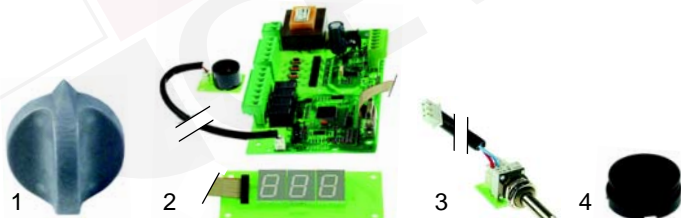

Item	Order	Description	Model	OEM
1	111747	knob		3199020
2	401195	p. c. b. and display	CV__G/E	3198400
3	300188	potentiometer	CVM__G/E	3103260
4	346353	blind cap	CVP__G/E	3102870