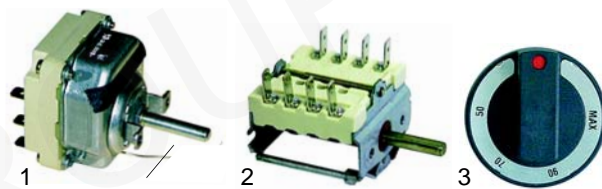

Item	Order	Description	Model	OEM
1	375640	thermostat, 30-110°C	40SECP	A046240
2	300002	switch		A046001
3	110967	knob		8215303 9998191005