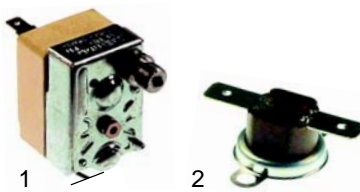

Item	Order	Description	Model	OEM
1	375637	safety thermostat boiler	CVP__	A046185
2	375638	thermostat boiler		A046186