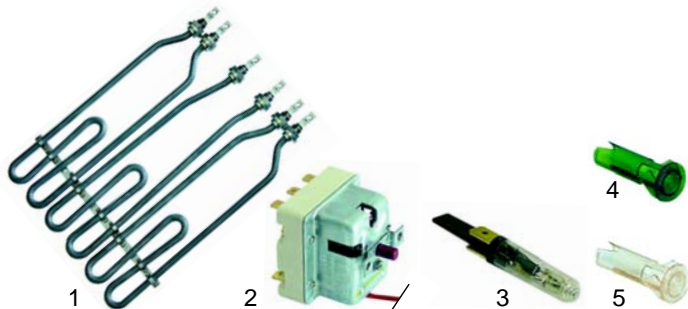

Pasta cookers (electric)

Item	Order	Description	Model	OEM
1	416795	7500W/230V		8218100
2	375380	safety thermostat		A049405
3	359131	signal element	40SECP	A038506
4	359123	insert lamp holder (green)		A038507
5	359228	insert lamp holder (clear)		A039207