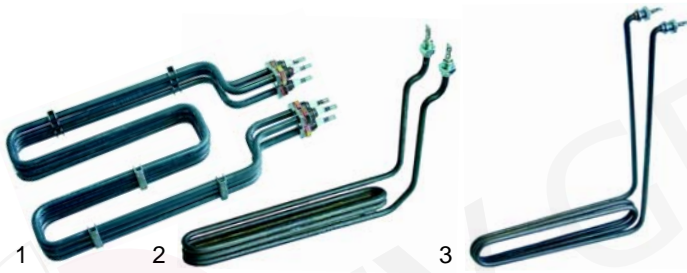

Fryers (electric)

Item	Order	Description	Model	OEM
1	416799	5500W/230V	40SEFR, 60SEFR	8217600
2	416800	2300W/230V	41SEFR, 61SEFR	8208200
3	416801	1700W/230V	710FRE, 712FRE	9000502