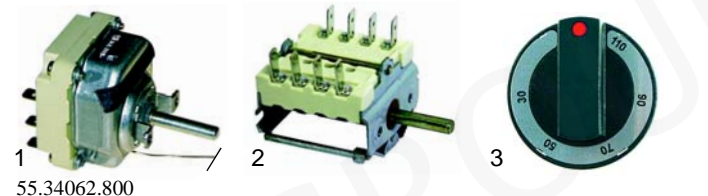

Item	Order	Description	Model	OEM
1	375182	thermostat, 50-320°C	749CGVFE, 769CGVFE, 714CTGVFE, 74CE, 76CE, 76CEAC, 741CE, 761CE, 761CEAC	A044600 A046001 8219307
2	300002	switch		
3	110954	knob