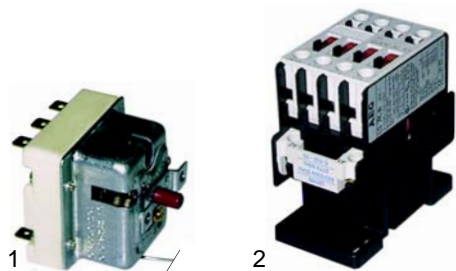

Item	Order	Description	Model	OEM
1	300104	switch		0101400
2	110728	knob	FT7__, FT3__, FT5__	0101221 0101961
3	359292	signal lamp (red)		0101168

S

Suitable for Silko

**Chargrills (electric)**

Item	Order	Description	Model	OEM
1	375017	safety thermostat	GR654/8, LGE60__, EG7__ (from 1993), CGE70__ (1 series), CGE90__	0101375
1	375279	safety thermostat	CGE70__ (2 series)	0101372
1	375284	safety thermostat	CGE90__ -0/1/2/3	0101425
2	380263	contactor	CGE90__	0101330