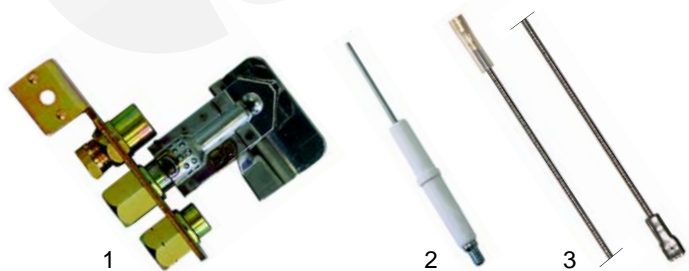

Item	Order	Description	Model	OEM
1	100076	pilot burner	(from 1993) KF7G	0101047
2	100701	electrode		0100831
3	100025	ignition cable		0100858