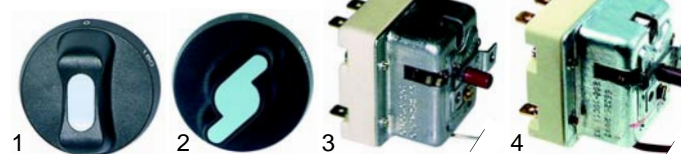

Item	Order	Description	Model	OEM
1	110725	knob	EFEF710G/	0101960
2	111526	knob, S-shape	720G, CFE70, CFE90__	0101793
3	375258	safety thermostat	CFE70__, CFE90	0108065
4	375536	safety thermostat	EF710G/720G	0108061