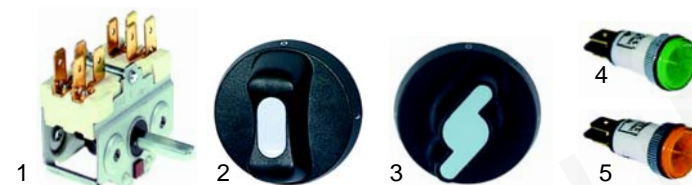

Item	Order	Description	Model	OEM
1	300074	switch	BR1G	0101380
2	110726	knob		0101213 0101959
3	111527	knob, S-shape		0101792
4	359027	signal lamp (green)		0101171
5	359048	signal lamp (yellow)		0101170