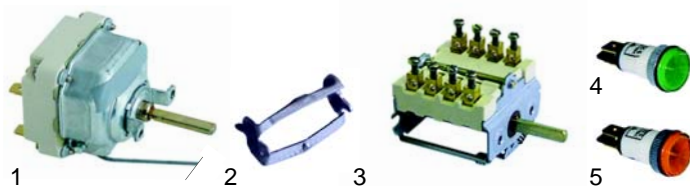

Item	Order	Description	Model	OEM
1	375412	thermostat	SC46, SC46TOP, CCG60652/3, CCT6046,	0101384
2	550060	retainer	ET_, EQ_,	0101378
3	300080	switch	CCG7046/70663,	0101379
4	359291	signal lamp (green)	CCT7046/70663,	0101169
5	359290	signal lamp (yellow)	CCQ7046/70663	0101167