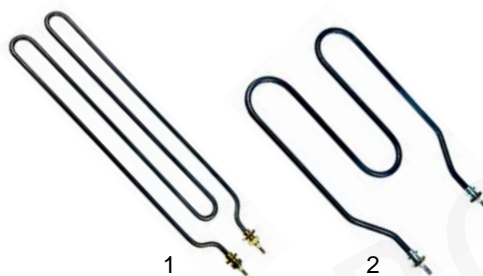

Hot cupboards (electric)

Item	Order	Description	Model	OEM
1	416827	1000W/230V	CCG6_, CCG7_, CCQ7_, CCT7_, CG7_	0101494
2	416828	1000W/230V	CV_, CCG9_	0101532