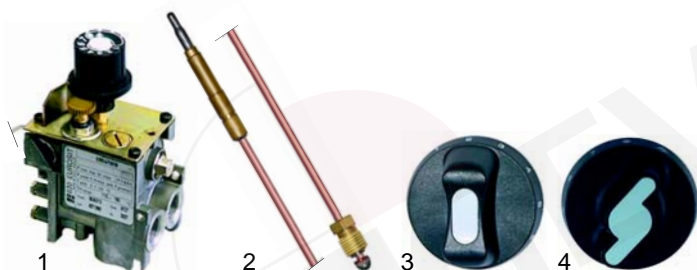

Item	Order	Description	Model	OEM
1	101125	Eurosit controller	CBG70, CBG9060/P, CBG9060C/P	KVL0006 0100873 KVL0003
2	102042	thermocouple		0100809
3	110730	knob		0101967
4	111523	knob, S-shape		0101802