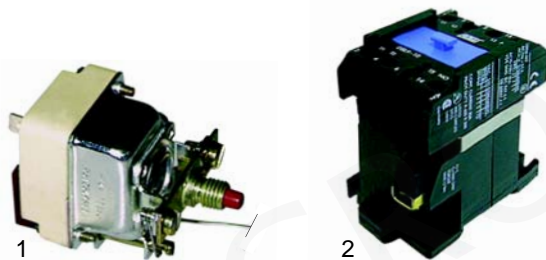

Item	Order	Description	Model	OEM
1	375166	safety thermostat	FE712, FE724, FR1E/2E, FE1E/2E	0101386
2	380219	contactor		0101328

S

Suitable for Silko