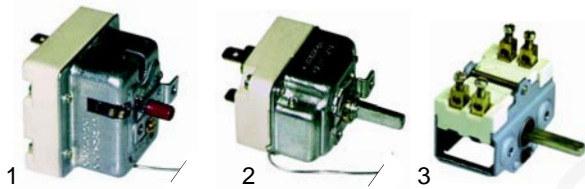

Item	Order	Description	Model	OEM
1	375275	safety thermostat	CCG6_, CCG7_	0101404
2	390040	thermostat	CCQ7_, CCT7_	0101403
3	300091	switch	CG7_	0109057