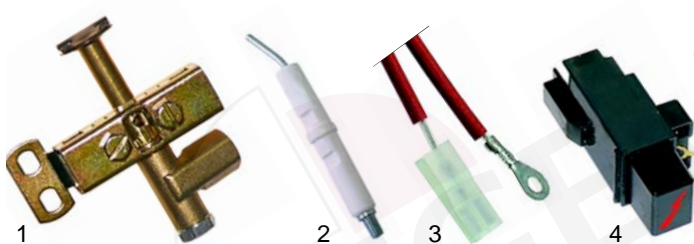

Item	Order	Description	Model	OEM
1	100046	pilot burner		0100822
2	100706	electrode	CPD90__/P, CPI90__/P	0100369
3	102164	ignition cable		93034515
4	100001	piezoelectric igniter		0102509