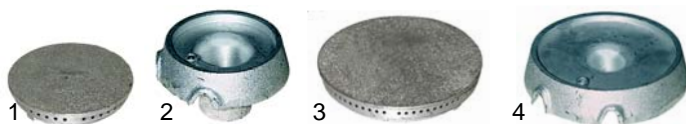

Item	Order	Description	Model	OEM
1	103008	burner cover, Ø90mm	CV7_, TG765,	0100244
2	104008	burner base, Ø90mm	CVL_, CV4_	0100232
3	103009	burner cover, Ø130mm	CV6_, CV8_	0100246
4	104009	burner base, Ø130mm	TG65	0100234