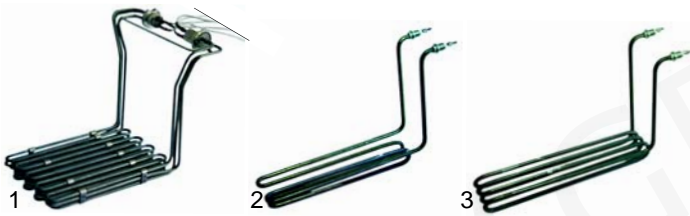

Fryers (electric)

Item	Order	Description	Model	OEM
1	415257	6300W/230V	FR651/652, CFE60110/210, CFE70110/0	0109025
2	416054	2000W/230V	FR651/5, FR65215, CFE60110/5, CFE60210/5	0109022
3	416055	3000W/230V	FRE51/9, FR652/9, CFE60110/9, CFE60210/9	0109021