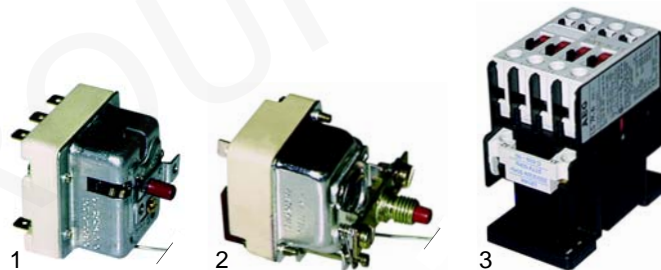

Item	Order	Description	Model	OEM
1	375021	thermostat		0108112
2	550060	retainer	NK721E, CNE70130	0101378
3	300078	switch		0108026

S

Suitable for Silko

Item	Order	Description	Model	OEM
1	375021	thermostat	CNE90130/130S,	0108112
2	550060	retainer	CNE90140/140S,	0101378
3	300002	switch	CNE90230	0101398