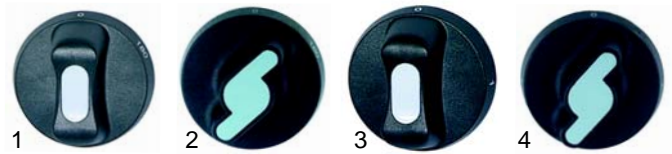

Item	Order	Description	Model	OEM
1	110725	knob	FR651-5/9, FR652-5/9, CFE60110-5/9, CFE60210-5/9, FR651/652, CFE60110/210, CFE70110/0	0101205 0101960
2	111526	knob, S-shape	FR651/652, CFE60110/210, CFE70110/0	0101793
3	110726	knob, O-I	FR651-5/9, FR652-5/9, CFE60110-5/9, CFE60210-5/9	0101208 0101959
4	111527	knob, S-shape	CFE60210-5/9	0101792