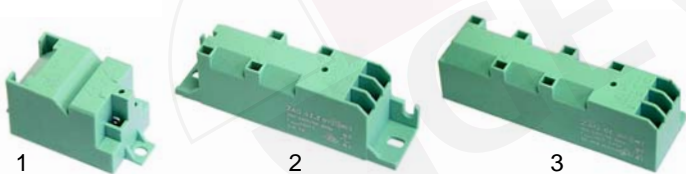

Item	Order	Description	Model	OEM
1	101012	ignition unit, 2-compartment	CCG_	0101193
2	101023	ignition unit, 4-compartment	CCT70_	0101194
3	101024	ignition unit, 6-compartment	CCT906_	0101195