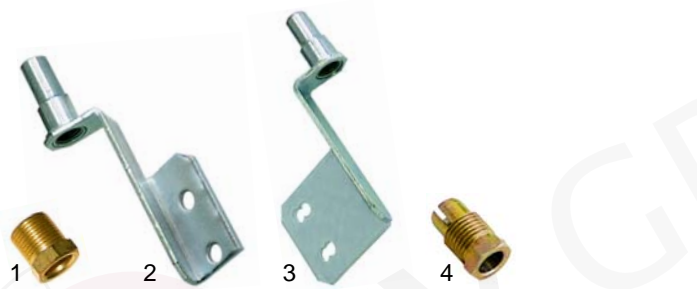

Item	Order	Description	Model	OEM
1	101454	electrode screw connection	CG7_, ST76_	0100620
2	101452	electrode holder	CCG7_	LB839-00
3	101453	thermocouple holder	CCT70_	LB838-00
4	100907	thermocouple screw connection	CCG9_, CC906, CCG10_	0100817