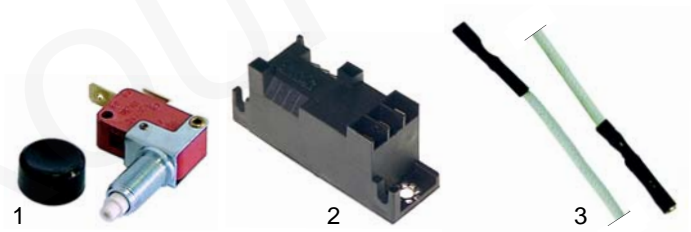

Item	Order	Description	Model	OEM
1	100010	ignition switches		0101184
2	101002	ignition unit	FT20/21, FT40/41	0101196
3	102155	ignition cable, 900mm