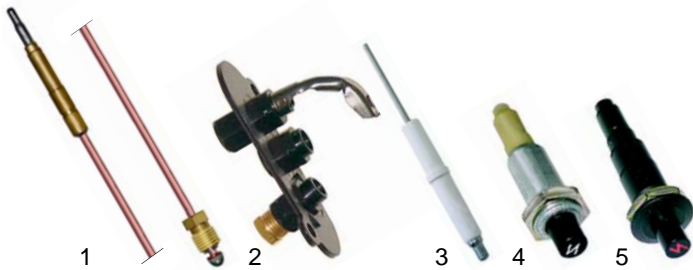

Item	Order	Description	Model	OEM
1	101076	thermostat		0100724
2	no longer available	knob	CRG6_/C, FT721/741	0101227
3	111522	knob, S-shape		0101785

S

Suitable for Silko

Item	Order	Description	Model	OEM
1	101125	Eurosit controller	CGG6__, CGG7__, CGG90__, CGG90-/C	0100873 KVL0001 KVL0004
1	101409	Eurosit controller	CGG6-/C, CGG7-/C, CGG90-1/3	0100879 KVL0007
2	110358	adapter	CGG6__, CGG7__,	-
3	110730	knob	CGG90__, CGG90-/C,	0101967
4	111523	knob, S-shape	CGG6-/C, CGG7-/C, CGG90-1/3	0101802