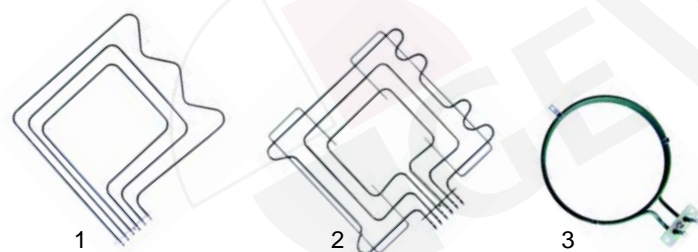

Item	Order	Description	Model	OEM
1	415131	2500W/3 phases 230V	CE745, CET745	0101506
2	415252	2750W/3 phases 230V	CE44, CCQ9046, CCQ90663	0101505
3	415251	2500W/230V	-	0101564