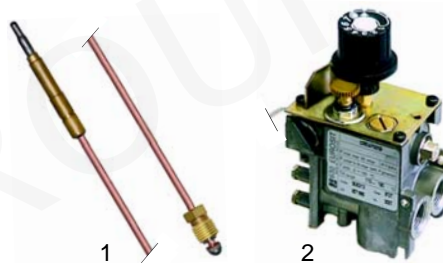

Item	Order	Description	Model	OEM
1	102042	thermocouple, 850mm	CCG6045, CCG60652/3, CCG7045, CCG70652/3, CCG7001, CCT7045, CTT70652/3, CCG9045/85,	0100809
1	102045	thermocouple, 1500mm	CCG90652/3, CCG90852, CTT9045, CTT90663, CTT90652/3	0100818
2	101125	Eurosit controller		0100873 KVL0001 KVL0005