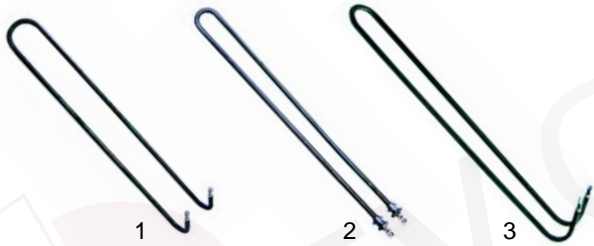

Fry tops (electric)

Item	Order	Description	Model	OEM
1	415651	1500W/230V	GR654/8, CGE60__, EG7__	0109041
2	415369	1350W/230V	FT7__	0101529
3	415296	1500W/230V	CGE70__	0101563