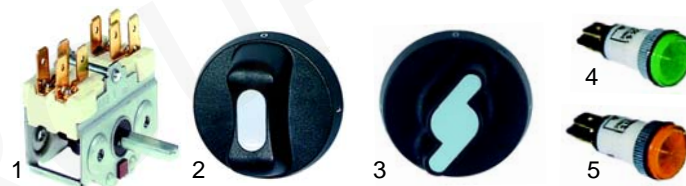

S

Suitable for Silko

Item	Order	Description	Model	OEM
1	375270	thermostat		0101377
2	550060	retainer	CBE7050, CBE9060	0101378
3	300080	switch		0101379

Item	Order	Description	Model	OEM
1	300074	switch		0101380
2	110726	knob		0101959 0101213
3	111527	knob, S-shape	BR1E	0101792
4	359027	signal lamp (green)		0101171
5	359048	signal lamp (yellow)		0101170