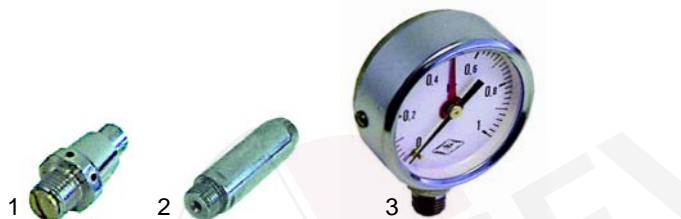

Item	Order	Description	Model	OEM
1	540824	pressure relief valve	PGB750, PEB750,	0100568
2	540829	pressure gauge holder	CPE7-	0100579
3	541062	manometer		0100576