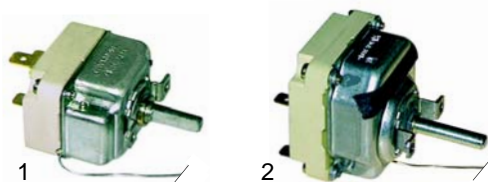

## Bains-marie (electric)

Item	Order	Description	Model	OEM
1	415130	1600W/230V	BM654/658, CME6020/40, CME7020	0109060
2	415844	2600W/230V	BM656, CME6030	0109061

Item	Order	Description	Model	OEM
1	415143	2000W/230V	BM_	0101530
1	415197	2000W/400V		0101531
2	415300	1350W/230V	CME7021/22, CME7041/42, EB_	0101492