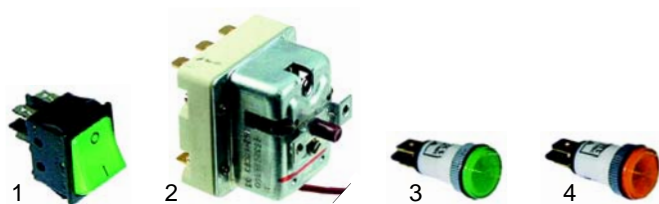

Sausage cookers (electrical)

Item	Order	Description	Model	OEM
1	301003	switch, 2-pole	BM6__, BM7__, EB__, CME6__, CME7__	0109015
2	375541	safety thermostat	CME90__	0101407
3	359291	signal lamp (green)	universal	0101169
4	359290	signal lamp (yellow)		0101167