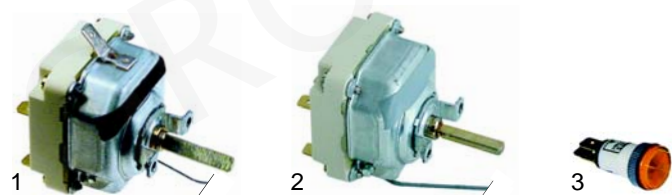

Item	Order	Description	Model	OEM
1	375540	thermostat, 1-pole	CE7_, CET7_,	0101382
2	375412	thermostat, 3-pole	CE2_, CE4_,	0101384
3	359048	signal lamp	CE6_	0101170