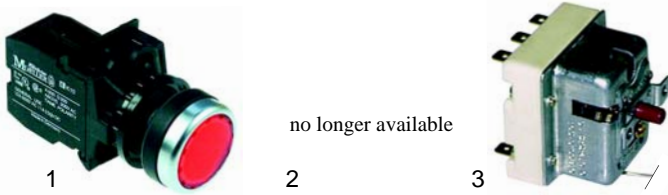

no longer available

Item	Order	Description	Model	OEM
1	346172	switch	PEB750, CPE7-	0101392
2	n. l. a.	safety thermostat	PEB750	0101391
3	375281	safety thermostat	CPE7-__	0102493