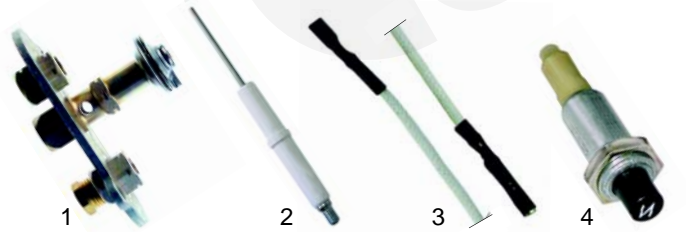

Item	Order	Description	Model	OEM
1	100054	pilot burner	FT721/741, FT2__,	0100799
2	100701	electrode	FT4__	0100831
3	100199	ignition cable	FT721/740	0101631
4	100003	piezoelectric igniter		0100898