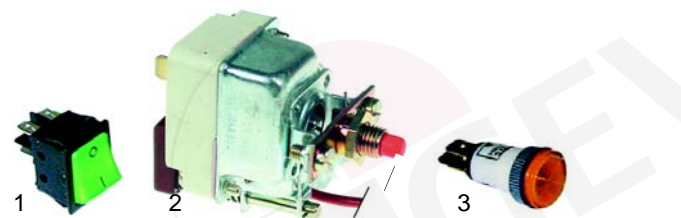

Item	Order	Description	Model	OEM
1	301003	switch		0109015
2	375282	safety thermostat	FRG652, FRG654, LFG60110/210	0109053
3	359290	signal lamp (yellow)		0101167