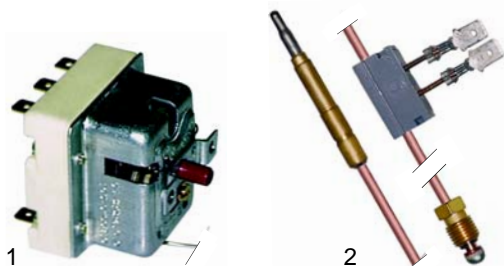

Item	Order	Description	Model	OEM
1	375281	safety thermostat		0102493
2	102070	thermocouple, 1000mm	CPI90__/P	0100797