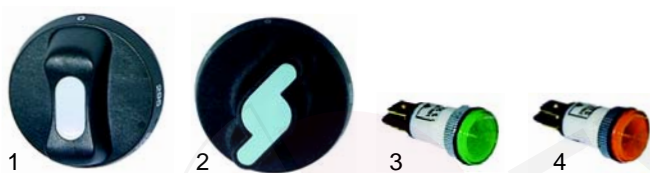

Item	Order	Description	Model	OEM
1	110727	knob		0101963
2	111528	knob, S-shape		0101799
3	359291	signal lamp (green)	CBG9060C/I	0101169
4	359290	signal lamp (yellow)		0101167