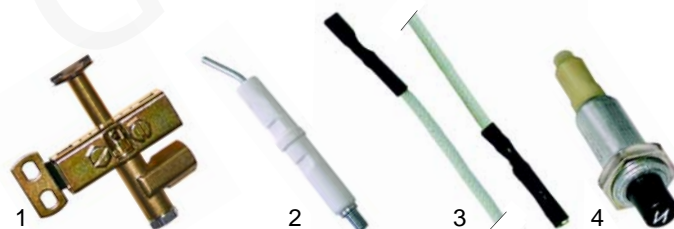

Item	Order	Description	Model	OEM
1	100046	pilot burner	SC45, SC46TOT, CCG6045,	0100824
2	100706	electrode	CCG60652/3, CG745, CG765/6, ST765/6, ST745, CCG7045, CCG70652/3	0100832
3	102158	ignition cable, 1700mm		0101632
4	100003	piezoelectric igniter		0100898