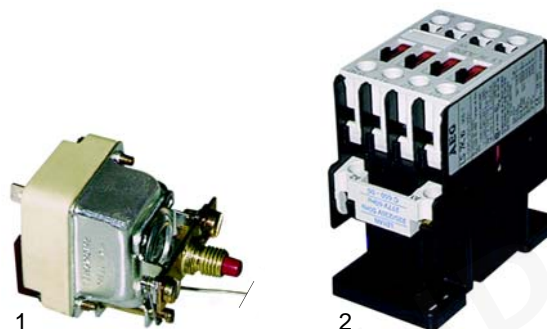

Item	Order	Description	Model	OEM
1	375285	safety thermostat	BR1E	0101387
2	380263	contactor		0101330