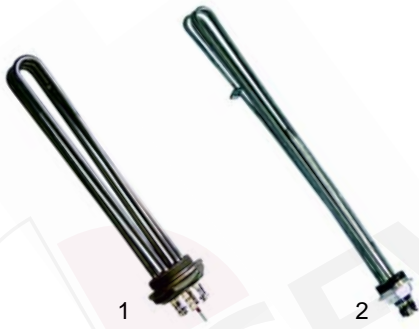

Boiling pans (electric)

Item	Order	Description	Model	OEM
1	415299	6000W/3 phases 230 V	PEB750, CPE7-__	0101495
2	415256	7500W/3 phases 230 V	PEB10/15, CPE90100/150	0101493