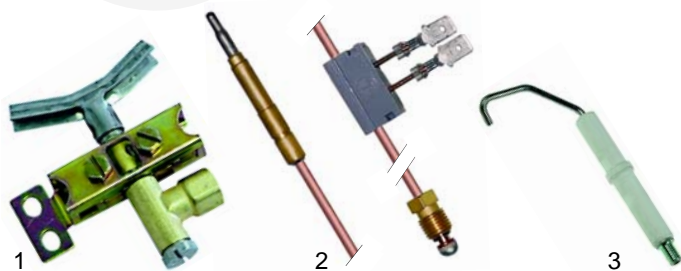

Item	Order	Description	Model	OEM
1	100145	pilot burner	FRG652 (from 1993), FRG653 (from 1993)	0109087 0100810
2	102069	thermocouple	CFG60110/210	0109027
3	100822	electrode