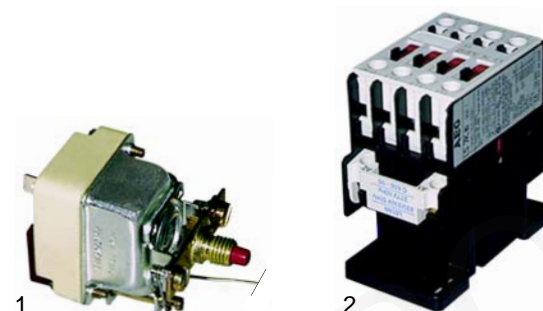

Item	Order	Description	Model	OEM
1	375285	safety thermostat		0101387
2	380263	contactor	BR7E, KF7E	0101330

S

Suitable for Silko