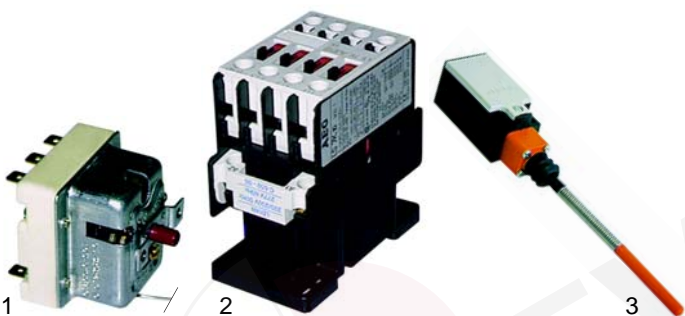

Tilting bratt pans (mechanical)

Item	Order	Description	Model	OEM
1	375017	safety thermostat		0101375
2	380263	contactor	CBE7050, CBE9060	0101330
3	345349	micro switch		0101177