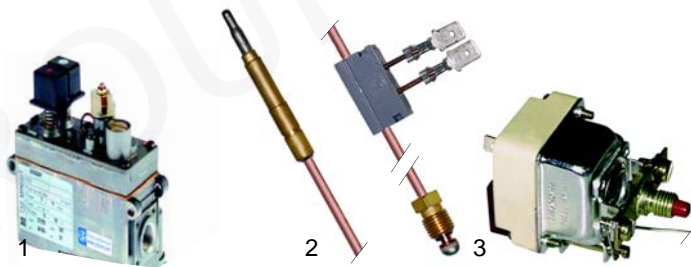

Item	Order	Description	Model	OEM
1	101912	Minisit controller		0100871
2	102070	thermocouple	FG712/724, FR1G/2G	0100810 0100797
3	375166	safety thermostat		0101386