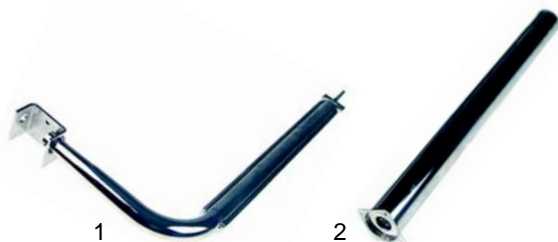

Item	Order	Description	Model	OEM
1	105537	burner	CG721/2, LG741/2/5, CG761/2/5/6, ST765/6, CCG7045, CCG70652/3, CCT7045, CCT70652/3	0100277
2	105538	burner	CV45, CV65, CV85, TG65, TG45	0100266