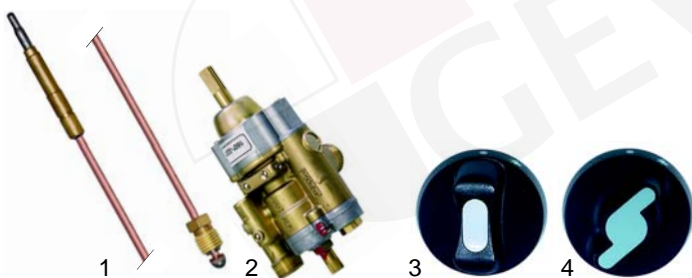

Item	Order	Description	Model	OEM
1	102045	thermocouple		0100818
2	101076	gas thermostat	SC45, SC46TOP, CG701, CG745, CG765/6, ST765/6, ST745	0100724
3	n. l. a.	knob		0101227
4	111522	knob, S-shape		0101785