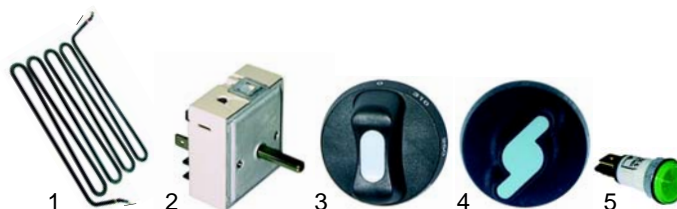

Bratt pans/boiling kettles (electrical)

Item	Order	Description	Model	OEM
1	416829	3400W/230V		0108151
2	380015	energy regulator		0108203
3	110721	knob	CBE6030	0101936
				0101207
4	111517	knob, S-shape		0101789
5	359291	signal lamp		0101169