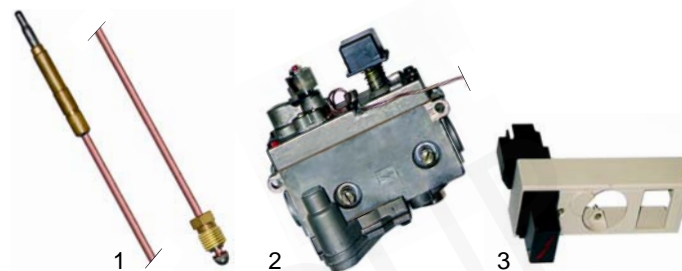

Item	Order	Description	Model	OEM
1	102042	thermocouple	CV745, CV765,	0100809
2	101438	Minisit	TG765, TG65/45	0100855
3	101136	cover with Piezo		0100857