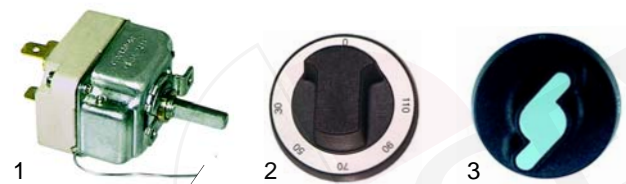

Item	Order	Description	Model	OEM
1	375054	thermostat, 110°C		0101383
2	110058	knob	CS654 (until 1993)	0101219 0101958
3	111525	knob, S-shape		0101791