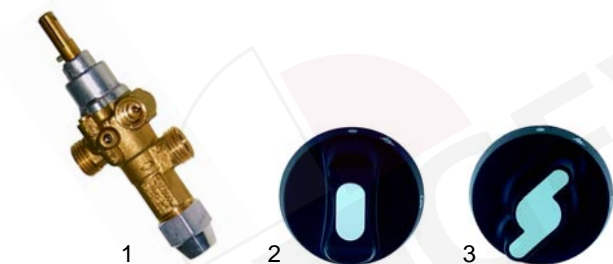

Item	Order	Description	Model	OEM
1	101397	gas tap	CNG70130,	0100731
2	111513	knob	CNG70230,	0101954
3	111514	knob, S-shape	CNG90130/130S, CNG90140/140S, CNG90230	0101798