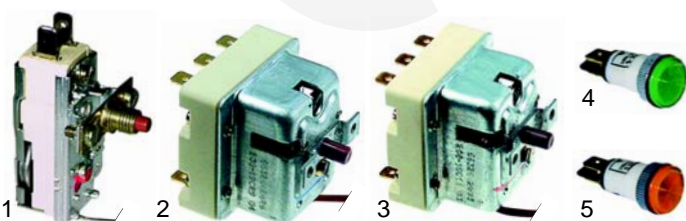

Item	Order	Description	Model	OEM
1	375260	safety thermostat	EF716	0108011
2	375538	safety thermostat	EF715	0108025
3	375536	safety thermostat	EF715G	0108061
4	359291	signal lamp (green)	universal	0101169
5	359290	signal lamp (yellow)		0101167