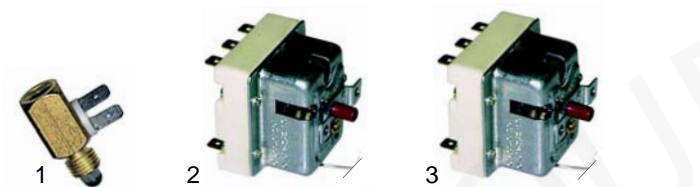

Item	Order	Description	Model	OEM
1	101265	thermocouple interrupter	CGG6_/C, CGG7_/C, CGG90__-1/3	0100835
2	375017	safety thermostat	CGG6_/C, CGG7_/C	0101401 0101375
3	375284	safety thermostat	CGG90__-1/3	0101425