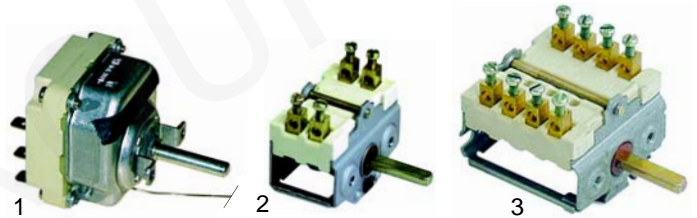

Item	Order	Description	Model	OEM
1	375097	thermostat	FR_, CFE60110/210, CFE70110/0	0109055
2	300091	switch	FR651/652, CFE60110/210, CFE70110/0	0109057
3	345665	main switch	FR651-5/9, FR652-5/9, CFE60110-5/9, CFE60210-5/9	0109058