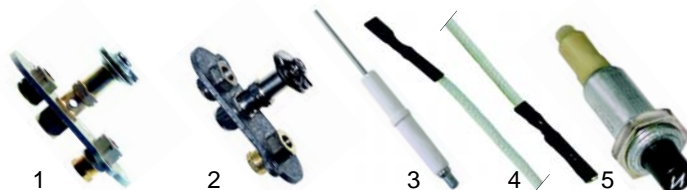

Item	Order	Description	Model	OEM
1	100054	pilot burner/left		0100799
2	100053	pilot burner/right	CV7_, TG765,	0100800
3	100701	electrode	CV2_, CV4_	0100831
4	100199	ignition cable, 600mm	CV6_, CV8_	0101631
5	100003	piezoelectric igniter	TG65	0100898