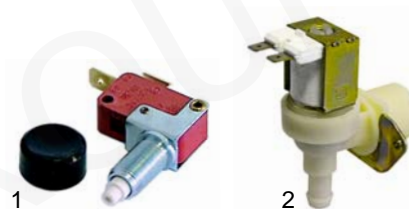

Item	Order	Description	Model	OEM
1	100010	switch		0101188 0101184
2	370015	solenoid valve		0101341

Bains-marie (mechanical)