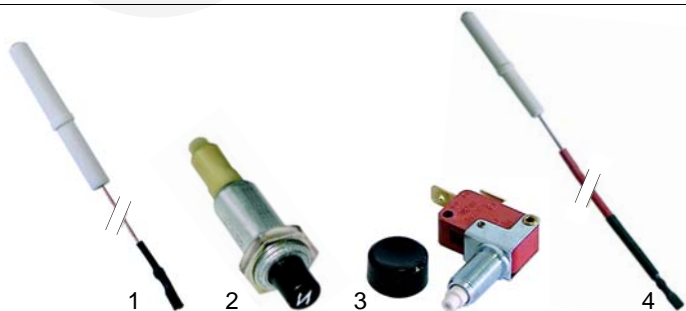

Item	Order	Description	Model	OEM
1	100733	electrode with knob, 600mm	CG7_	0100834
2	100003	piezoelectric igniter	ST65_	0100898
3	100010	ignition switches		0101188
4	100745	electrode with cable, 550mm	CCG_	9300542
4	100746	electrode with cable, 950mm	CCT70_	9300541
4	100747	electrode with cable, 1350mm	CCT906_	9300540