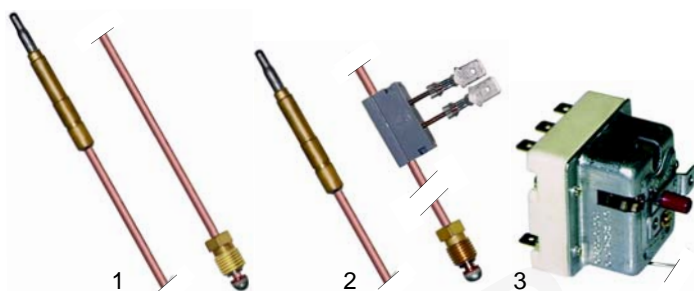

Item	Order	Description	Model	OEM
1	102042	thermocouple, 850mm	CPD70	0100809
2	102070	thermocouple, 1000mm	CPI70	0100797
3	375281	safety thermostat		0102493