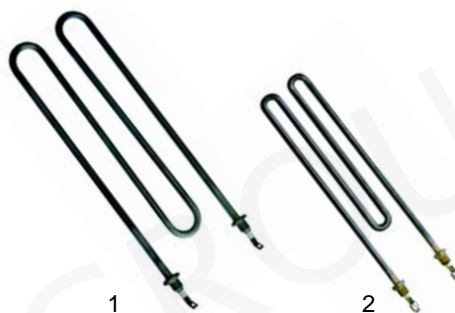

Pasta cookers (electric)

Item	Order	Description	Model	OEM
1	415902	2510W/230V	CP656, CNE6030	0109035
2	415295	1680W/230V	NK721E, CNE70__, CNE90__	0108111