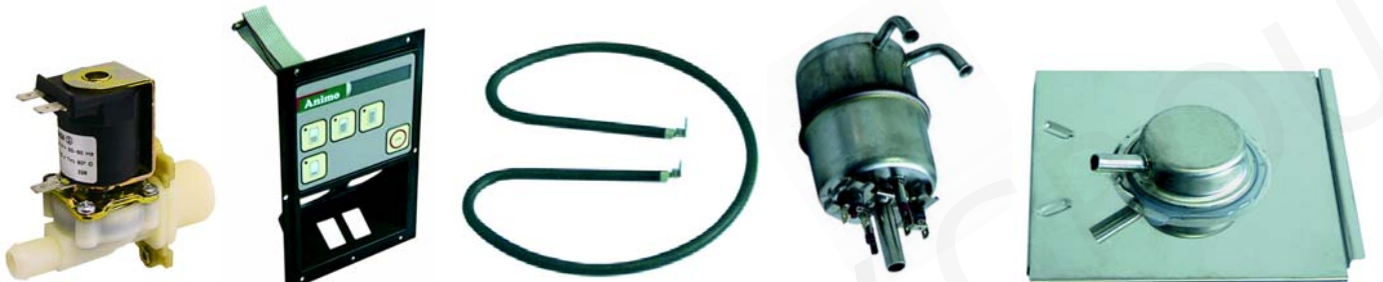

Spare parts suitable for:
ANIMO

Spare parts suitable for filter machines