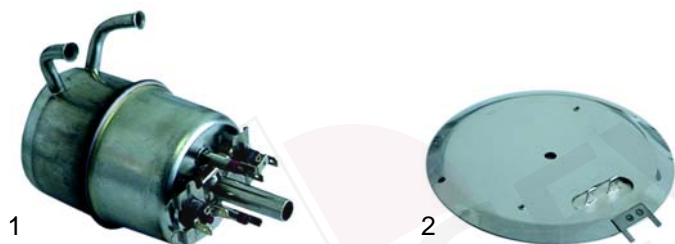

Boiler, heater

Item	Order	Description	Model	OEM
1	417201	Instantaneous water boiler, 1600W	A-Serie	11192
1	417200	Instantaneous water boiler, 2100W		11143
2	417301	Warming plate, 82W	A-Serie B-Serie	03105