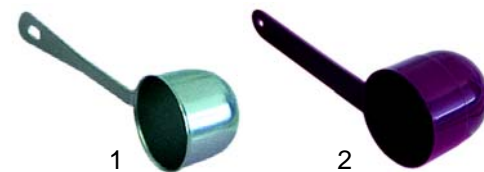

Coffee spoons

Item	Order	Description	Model	OEM
1	960083	25 g (stainless steel)		
2	960084	40 g (plastic)