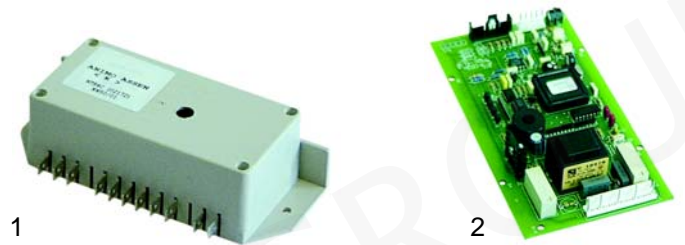

## Key push button

Item	Order	Description	Model	OEM
1	400605	Key push button	KF6 FCGL DWI	99230 99229

## Control units

Item	Order	Description	Model	OEM
1	400600	Level control	A100Series	02190
2	400601	Level control	A200Series	02257

Item	Order	Description	Model	OEM
1	400602	Level + temperature regulator	A_WSeries	02173
2	400603	Level control	B100Series	03109