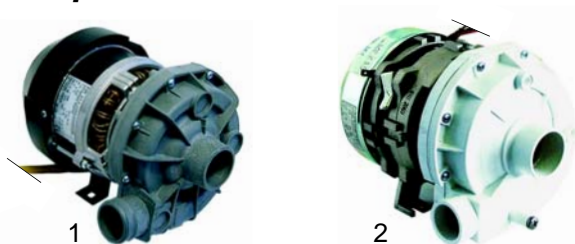

Pumps

Item	Order	Description	Model	OEM
1	500010	0,75 HP, 230V	L40, L40S	32M2140
2	500381	400 W, 230V	LF50	32M5770