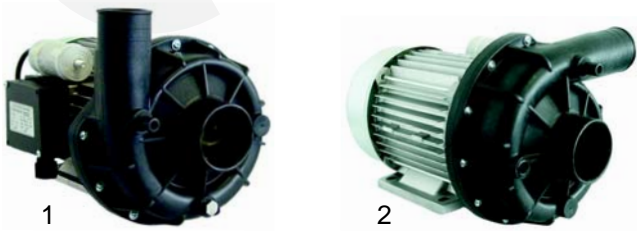

Item	Order	Description	Model	OEM
1	500376	0,9 kW, 230V	LC80	32M1680
2	500379	1,1kW, 400V	LC100, LC130	32M5740