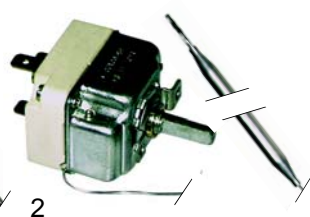

Relays

1

2

Item	Order	Description	Model	OEM
1	380139	2 pole changeover, 230V AC	universal	32V2950
2	380403	3 pole changeover, 230V AC		32V2940

1

2

Item	Order	Description	Model	OEM
1	390054	30 - 60°C (tank)	F60P, F60PR, F60T, F80P, F80PR, L45	32V0100
2	390040	30 - 90°C (boiler)		32V0200