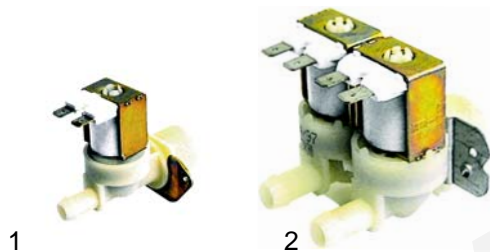

A

Suitable for Angelo Po

Item	Order	Description	Model	OEM
1	370017	single, 230V	universal	33D1371 33D1370 33D2310
2	370021	double, 230V AC		33D1641