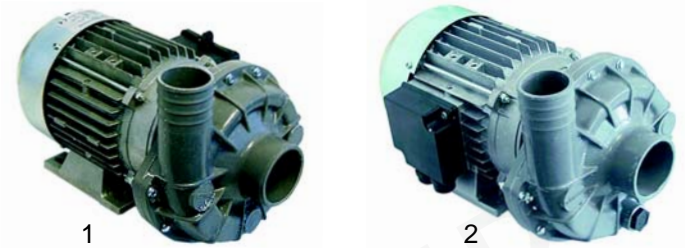

Item	Order	Description	Model	OEM
1	500023	1,1kW, 400V		32M3660
2	500323	2kW, 400V	L100	32M1480