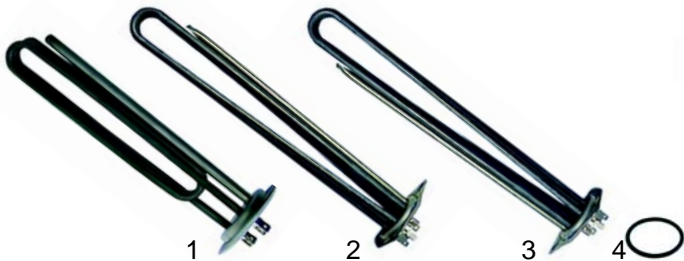

Heating elements

Item	Order	Description	Model	OEM
1	415013	2400W, 230V	L40	32G0790 32G0390
2	415020	4200W, 230V	L40S, L60, L80, L100	32G0230 32G0380
3	415021	6000W, 3 phases 230V	L60, L80, L100, L45, F60P, F60PR, F60T, F80P, F80PR	32G0400 32G0420 32G0920 32G0520
4	510409	gasket		3150430