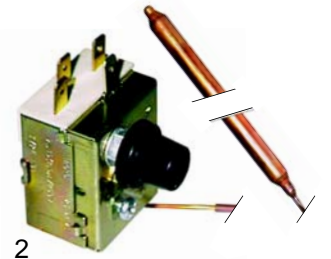

1

2

Item	Order	Description	Model	OEM
1	390310	30 - 90°C (tank)	LF50	32V2630
2	390193	60°C fixed (tank)	LC80, LC100, LC130	32V1920

1

2

Item	Order	Description	Model	OEM
1	390006	30 - 90°C (boiler)	LF50, LC80, LC100, LC130	32V1910
2	390023	90 - 110° (safety thermostat)		32Z8830