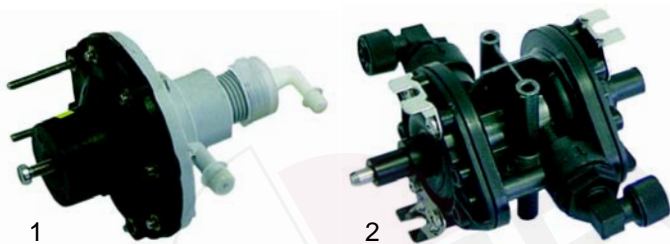

Dosing pumps

Item	Order	Description	Model	OEM
1	361002	dosing pump	L40 - L100, F60P	33D0060 33D0061
2	361032	dosing pump, Lang N6	LF50, LC80, LC100, LC130	33D2310