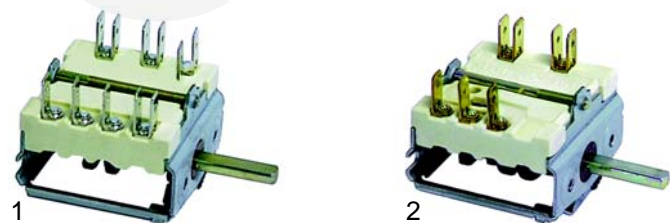

Member of the  **GEV GROUP**

Suitable for Angelo Po

Air traps

Item	Order	Description	Model	OEM
1	510344	air trap	L40, L40S, L60, L80, L100	33D0360
2	516101	back flow restrictor	LF50, LC80, LC100, LC130	33D2330

Magnetic switches

Item	Order	Description	Model	OEM
1	345632	M10 x 0,75	LF50	32Z8650
2	345600	37 x 16	LC80, LC100, LC130	32W2160

Electrical components

Item	Order	Description	Model	OEM
1	300121	main switch	L40, L40S, L45, L60, F60P, F60T, F80P	32W0970
2	300122	program selector		32W0980

Micro switches

Item	Order	Description	Model	OEM
1	345360	micro switch	L80, L100 (old)	32W1410
2	345337	micro switch	L80, L100 (new)	32W3251

Item	Order	Description	Model	OEM
1	345588	switch, 1-pole	LF50	32V2030
2	345589	switch, 2-pole		32V2070
3	345587	push button, 1-pole		32V2050