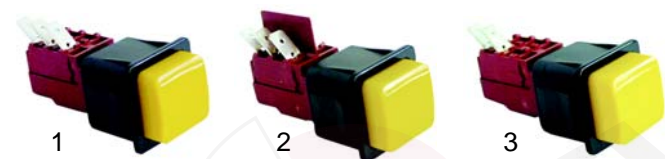

Magnetic switches

Item	Order	Description	Model	OEM
1	345632	M10 x 0,75	LF50	32Z8650
2	345600	37 x 16	LC80, LC100, LC130	32W2160

Electrical components

Item	Order	Description	Model	OEM
1	300121	main switch	L40, L40S, L45, L60, F60P, F60T, F80P	32W0970
2	300122	program selector		32W0980

Micro switches

Item	Order	Description	Model	OEM
1	345360	micro switch	L80, L100 (old)	32W1410
2	345337	micro switch	L80, L100 (new)	32W3251

Item	Order	Description	Model	OEM
1	345588	switch, 1-pole	LF50	32V2030
2	345589	switch, 2-pole		32V2070
3	345587	push button, 1-pole		32V2050