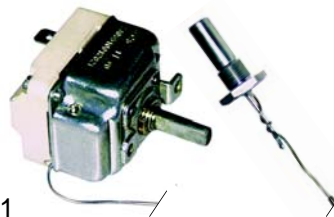

Relays

1

2

Item	Order	Description	Model	OEM
1	380139	2 pole changeover, 230V AC	universal	32V2950
2	380403	3 pole changeover, 230V AC		32V2940

1

2

Item	Order	Description	Model	OEM
1	390054	30 - 60°C (tank)	F60P, F60PR, F60T, F80P, F80PR, L45	32V0100
2	390040	30 - 90°C (boiler)		32V0200