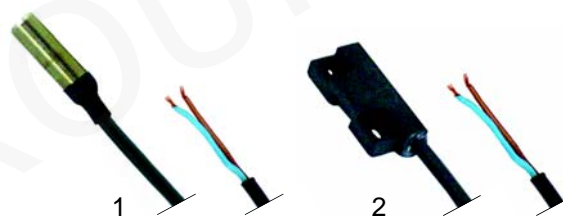

Member of the  **GEV GROUP**

Suitable for Angelo Po

Air traps

Item	Order	Description	Model	OEM
1	510344	air trap	L40, L40S, L60, L80, L100	33D0360
2	516101	back flow restrictor	LF50, LC80, LC100, LC130	33D2330

Magnetic switches

Item	Order	Description	Model	OEM
1	345632	M10 x 0,75	LF50	32Z8650
2	345600	37 x 16	LC80, LC100, LC130	32W2160

Electrical components

Item	Order	Description	Model	OEM
1	300121	main switch	L40, L40S, L45, L60, F60P, F60T, F80P	32W0970
2	300122	program selector		32W0980