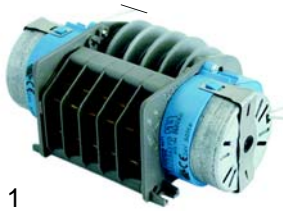

Timers

1

Item	Order	Description	Model	OEM
1	360245	180"/360", 5 cams	L40, L40S, L60	32Z2020
1	360246	80"/300", 5 cams	L45, L80	32Z8110
1	360248	54"/180", 5 cams	L100	32Z8430
1	360232	75"/120"/180", 5 cams	LC130	32V1930
2	360196	60"	L80/L100/old	32Z0780

Item	Order	Description	Model	OEM
1	375209	140°C (safety thermostat)	L40 - L100 (new), F60P, F60PR, F60T, F80P, F80PR, L45	32Z2011

Thermostats

Item	Order	Description	Model	OEM
1	390037	57°C fixed (tank)	L40 - L100 (old)	32Z0180
2	375215	69°C fixed (tank)	L40 - L100 (new)	32Z2430

Item	Order	Description	Model	OEM
1	390310	30 - 90°C (tank)	LF50	32V2630
2	390193	60°C fixed (tank)	LC80, LC100, LC130	32V1920

Item	Order	Description	Model	OEM
1	390006	30 - 90°C (boiler)	LF50, LC80, LC100, LC130	32V1910
2	390023	90 - 110° (safety thermostat)		32Z8830

Relays

Item	Order	Description	Model	OEM
1	380139	2 pole changeover, 230V AC	universal	32V2950
2	380403	3 pole changeover, 230V AC		32V2940

Item	Order	Description	Model	OEM
1	390054	30 - 60°C (tank)	F60P, F60PR, F60T, F80P, F80PR, L45	32V0100
2	390040	30 - 90°C (boiler)		32V0200