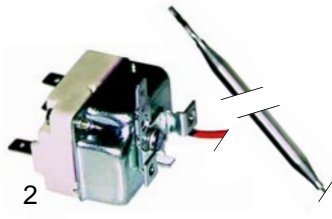

2

Item	Order	Description	Model	OEM
1	390037	57°C fixed (tank)	L40 - L100 (old)	32Z0180
2	375215	69°C fixed (tank)	L40 - L100 (new)	32Z2430