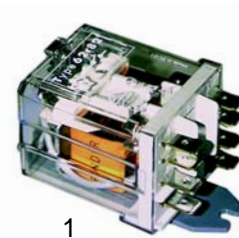

Timers

Item	Order	Description	Model	OEM
1	360245	180"/360", 5 cams	L40, L40S, L60	32Z2020
1	360246	80"/300", 5 cams	L45, L80	32Z8110
1	360248	54"/180", 5 cams	L100	32Z8430
1	360232	75"/120"/180", 5 cams	LC130	32V1930
2	360196	60"	L80/L100/old	32Z0780

Item	Order	Description	Model	OEM
1	375209	140°C (safety thermostat)	L40 - L100 (new), F60P, F60PR, F60T, F80P, F80PR, L45	32Z2011

Thermostats

Item	Order	Description	Model	OEM
1	390037	57°C fixed (tank)	L40 - L100 (old)	32Z0180
2	375215	69°C fixed (tank)	L40 - L100 (new)	32Z2430

Item	Order	Description	Model	OEM
1	390310	30 - 90°C (tank)	LF50	32V2630
2	390193	60°C fixed (tank)	LC80, LC100, LC130	32V1920

Item	Order	Description	Model	OEM
1	390006	30 - 90°C (boiler)	LF50, LC80, LC100, LC130	32V1910
2	390023	90 - 110° (safety thermostat)		32Z8830

Relays

1

Item	Order	Description	Model	OEM
1	380139	2 pole changeover, 230V AC	universal	32V2950
2	380403	3 pole changeover, 230V AC		32V2940

Item	Order	Description	Model	OEM
1	390054	30 - 60°C (tank)	F60P, F60PR, F60T, F80P, F80PR, L45	32V0100
2	390040	30 - 90°C (boiler)		32V0200