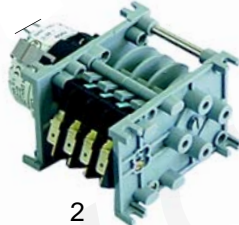

Micro switches

Item	Order	Description	Model	OEM
1	345360	micro switch	L80, L100 (old)	32W1410
2	345337	micro switch	L80, L100 (new)	32W3251

Item	Order	Description	Model	OEM
1	345588	switch, 1-pole	LF50	32V2030
2	345589	switch, 2-pole		32V2070
3	345587	push button, 1-pole		32V2050

Pressure switches

Item	Order	Description	Model	OEM
1	541330	70/30	L40, L40S, L45, L60, F60P, F60PR	32Z4740 34Z4741
2	541331	225/70	L80, L100	32Z0860
3	541332	70/40, 90/70	F60T, F80, F80PR	32Z2840

Item	Order	Description	Model	OEM
1	345591	main switch 0 - I	LC80, LC100, LC130	32Z8670
2	345592	program switch		32W2150

Item	Order	Description	Model	OEM
1	541017	40/20	LF50	32Z8930
2	541168	90/35	LC80, LC100, LC130	32V1870

Signal lamps

Item	Order	Description	Model	OEM
1	345597	400V, 9 mm, green	LF50, LL80,	32W2140
2	345598	400V, 9 mm, yellow	LC100, LC130	32W2130

Timers

1

2

Item	Order	Description	Model	OEM
1	360245	180"/360", 5 cams	L40, L40S, L60	32Z2020
1	360246	80"/300", 5 cams	L45, L80	32Z8110
1	360248	54"/180", 5 cams	L100	32Z8430
1	360232	75"/120"/180", 5 cams	LC130	32V1930
2	360196	60"	L80/L100/old	32Z0780