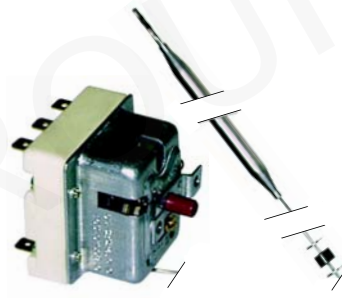

Item	Order	Description	Model	OEM
1	375209	140°C (safety thermostat)	L40 - L100 (new), F60P, F60PR, F60T, F80P, F80PR, L45	32Z2011