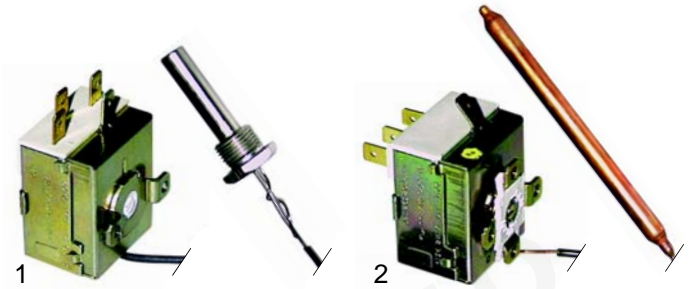

Item	Order	Description	Model	OEM
1	375209	140°C (safety thermostat)	L40 - L100 (new), F60P, F60PR, F60T, F80P, F80PR, L45	32Z2011

Thermostats

1

2

Item	Order	Description	Model	OEM
1	390037	57°C fixed (tank)	L40 - L100 (old)	32Z0180
2	375215	69°C fixed (tank)	L40 - L100 (new)	32Z2430