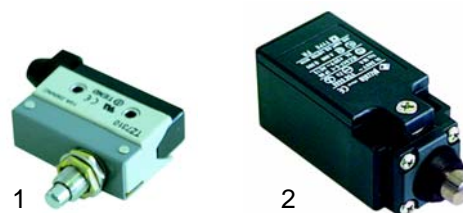

Member of the  **GEV GROUP**

Suitable for Angelo Po

Air traps

Item	Order	Description	Model	OEM
1	510344	air trap	L40, L40S, L60, L80, L100	33D0360
2	516101	back flow restrictor	LF50, LC80, LC100, LC130	33D2330

Magnetic switches

Item	Order	Description	Model	OEM
1	345632	M10 x 0,75	LF50	32Z8650
2	345600	37 x 16	LC80, LC100, LC130	32W2160

Electrical components

Item	Order	Description	Model	OEM
1	300121	main switch	L40, L40S, L45, L60, F60P, F60T, F80P	32W0970
2	300122	program selector		32W0980

Micro switches

Item	Order	Description	Model	OEM
1	345360	micro switch	L80, L100 (old)	32W1410
2	345337	micro switch	L80, L100 (new)	32W3251

Item	Order	Description	Model	OEM
1	345588	switch, 1-pole	LF50	32V2030
2	345589	switch, 2-pole		32V2070
3	345587	push button, 1-pole		32V2050

Pressure switches

Item	Order	Description	Model	OEM
1	541330	70/30	L40, L40S, L45, L60, F60P, F60PR	32Z4740 34Z4741
2	541331	225/70	L80, L100	32Z0860
3	541332	70/40, 90/70	F60T, F80, F80PR	32Z2840

Item	Order	Description	Model	OEM
1	345591	main switch 0 - I	LC80, LC100, LC130	32Z8670
2	345592	program switch		32W2150