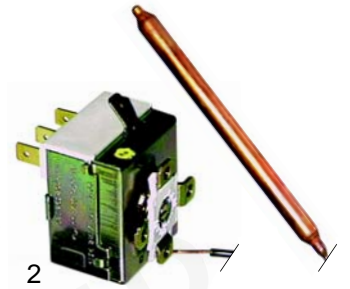

2

Item	Order	Description	Model	OEM
1	390310	30 - 90°C (tank)	LF50	32V2630
2	390193	60°C fixed (tank)	LC80, LC100, LC130	32V1920