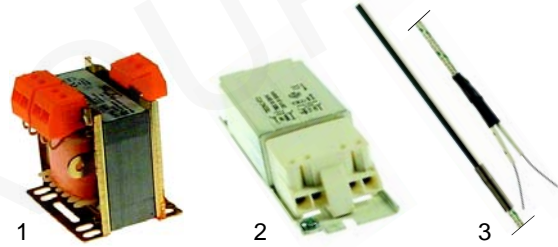

Member of the  **GEV GROUP**

Item	Order	Description	Model	OEM
1	418089	600W/230 V (upper)	Bigou,	40/60Z6
1	418090	400W/230 V (lower)	40/60	40/60Z7
2	418091	740W/230 V (upper)	65/65	65/65Z18
2	418092	600W/230 V (lower)	65/105	65/65Z15
3	418093	680W/230 V (upper)	105/65	65/105Z18
3	418094	550W/230 V (lower)	105/105	65/105Z15
4	418095	1350W/230 V (upper)		105/65Z18
4	418096	1100W/230 V (lower)		105/65Z15
5	418097	900W/230 V (upper)		105/105Z18
5	418098	730W/230 V (lower)		105/105Z15

Item	Order	Description	Model	OEM
1	401176	transformer		65/_Z26,105/_Z26
2	401177	transformer (lamps)	65/65, 65/105,	65/_Z24,105/_Z24
3	379930	sensor	105/65, 105/105	65/_Z25, 105/_Z25

Item	Order	Description	Model	OEM
1	359495	lamp holder		65/_Z11,105/_Z11
2	359496	lamp		65/_Z10,105/_Z10
3	359497	lens	universal	65/_Z9,105/_Z9
4	359498	glass spring		65/_Z7,105/_Z7