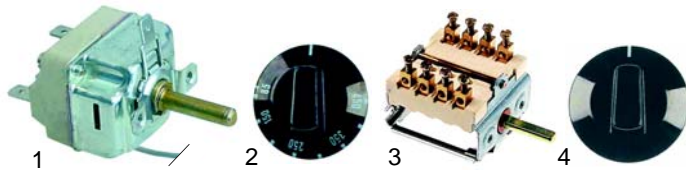

Member of the  **GEV GROUP**

Item	Order	Description	Model	OEM
1	418089	600W/230 V (upper)	Bigou,	40/60Z6
1	418090	400W/230 V (lower)	40/60	40/60Z7
2	418091	740W/230 V (upper)	65/65	65/65Z18
2	418092	600W/230 V (lower)	65/105	65/65Z15
3	418093	680W/230 V (upper)	105/65	65/105Z18
3	418094	550W/230 V (lower)	105/105	65/105Z15
4	418095	1350W/230 V (upper)		105/65Z18
4	418096	1100W/230 V (lower)		105/65Z15
5	418097	900W/230 V (upper)		105/105Z18
5	418098	730W/230 V (lower)		105/105Z15

Item	Order	Description	Model	OEM
1	401176	transformer		65/_Z26,105/_Z26
2	401177	transformer (lamps)	65/65, 65/105,	65/_Z24,105/_Z24
3	379930	sensor	105/65, 105/105	65/_Z25, 105/_Z25

Item	Order	Description	Model	OEM
1	359495	lamp holder		65/_Z11,105/_Z11
2	359496	lamp		65/_Z10,105/_Z10
3	359497	lens	universal	65/_Z9,105/_Z9
4	359498	glass spring		65/_Z7,105/_Z7