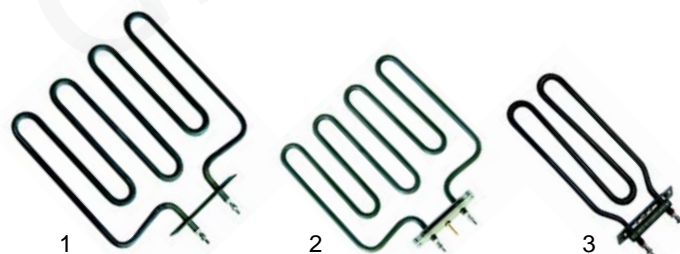

Item	Order	Description	Model	OEM
1	415621	2200W/230V		-
1	415348	2200W/400V	SE60	-
2	416654	2200W/230V		03706
3	415625	1000W/230V	SE80	03708