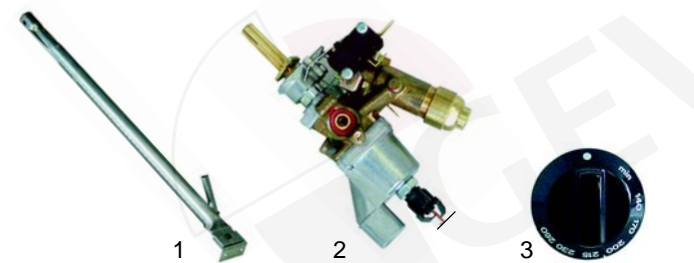

Item	Order	Description	Model	OEM
1	105405	burner	PFL70GG, PFL105GG,	00882
2	101695	gas thermostat	PFL5GG, PPFL5GG	00890
3	110938	knob		00917

Oven (electrical)