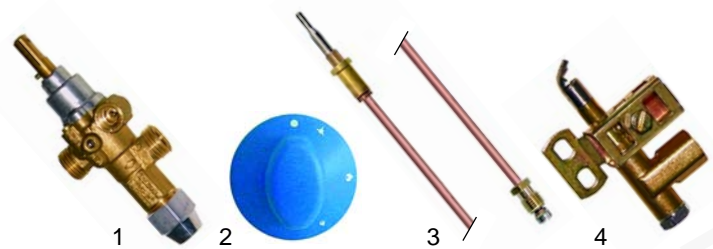

Item	Order	Description	Model	OEM
1	101095	gas tap	PC35G7/70G7/105G7,	50014
2	110935	knob	PCP70G7/105G7,	01153
3	102121	thermocouple, 600mm	PF70G7/667,	00367
4	100041	pilot burner	PF105G7/GG7,	01140
			PFP70GG7/105GG7	

Suitable for Tecnoinox