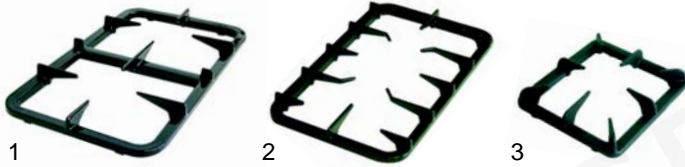

Open tops (electric)

Item	Order	Description	Model	OEM
1	210155	top grate		00376
2	210181	top grate	P_5G	00970
3	210182	top grate	_G7	01144