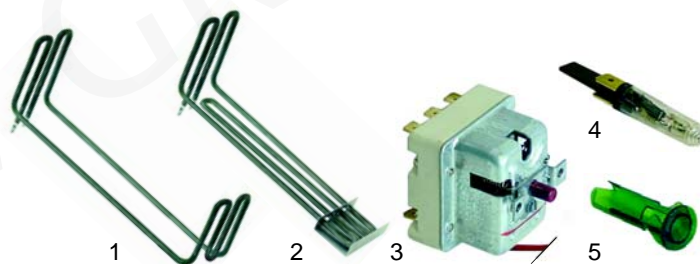

Pasta cookers (electric)

Item	Order	Description	Model	OEM
1	416619	1650W/230V	CP35E (until 9/2003)	00595
2	416629	1650W/230V	CP35E (from 9/2003), CP_E7	01250
3	375328	safety thermostat		1007
4	359132	signal element	CP35E), CP_E7	00052
5	359123	insert lamp holder		00053