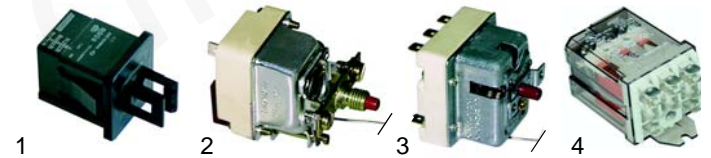

Item	Order	Description	Model	OEM
1	345127	micro switch	universal	00283
2	375254	safety thermostat, 1-pole	FR_/2	00031
3	390113	safety thermostat, 3-pole	FR_/0-1, FRS_/0	00063
4	380403	relay		00774