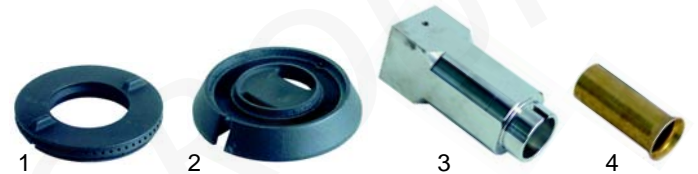

Item	Order	Description	Model	OEM
1	105394	burner cover, 7,2kW	PC35G7/70G7/105G7,	01149
2	105395	burner base	PCP70G7/105G7,	01146
3	105396	burner holder	PF70G7/667,	01137
4	105397	aeration sleeve	PF105G7/GG7,	01143
			PFP70GG7/105GG7