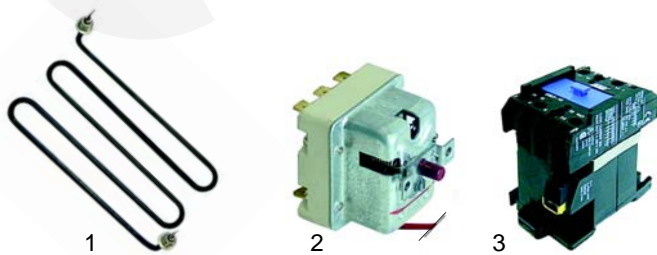

Bratt pans/chargrills (electrical)

Item	Order	Description	Model	OEM
1	415292	1100W/230V		000528
2	375328	safety thermostat	BR35E, BRS35E	1007
3	380204	contactor		6208