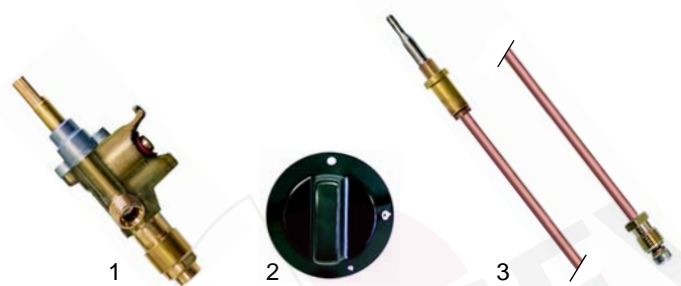

Item	Order	Description	Model	OEM
1	101396	gas tap	PC35G/70G/105G,	00369
			PC5G, PP5G,	
2	110710	knob	PF70GG/105GG,	00401
			PFL70GG/105GG,	
3	102121	thermocouple, 600mm	PF5GG, PFL5GG,	00367
			PPF5GG, PPFL5GG