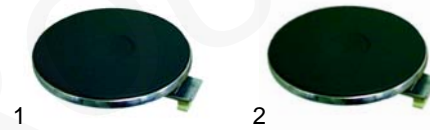

Item	Order	Description	Model	OEM
1	490014	1500W/230V-(180)	PC35E/70E, PF70E	00764
2	490016	2000W/230V-(180)		00290