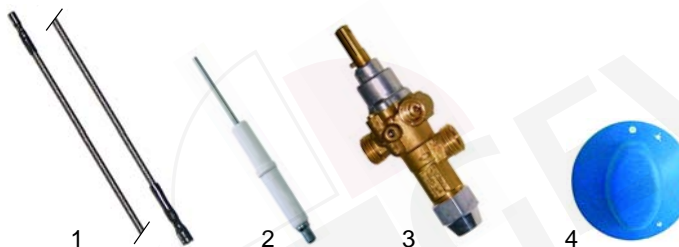

Item	Order	Description	Model	OEM
1	100018	ignition cable		00123
2	100701	electrode	FTL35E7, FTR35E7, FTC35E7, FTL70E7,	01168
3	101095	gas tap	FTR70E7, FTC70E7	50014
4	110935	knob		01153