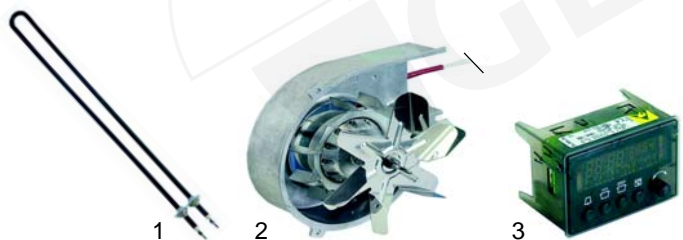

Chicken grills

Item	Order	Description	Model	OEM
1	416657	1500W/230V		00243
2	601103	motor/complete	GC16	00229 + 00228
3	360328	switch clock		00240