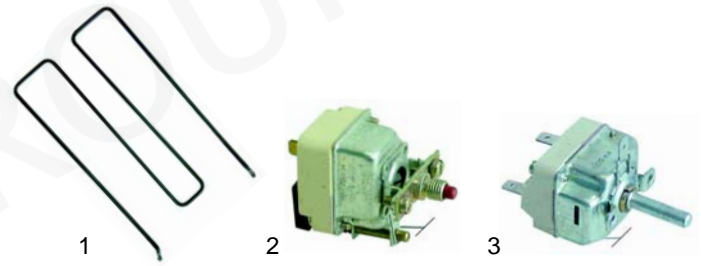

Fry tops (electric)

Item	Order	Description	Model	OEM
1	416613	3000W/230V		00767
2	375324	safety thermostat, 1-pole	FTL35E/2, FTR35/2,	00770
3	375327	thermostat, 1-pole	FTC35/2, FTL70E/2, FTR70E/2, FTC70E/2	00769