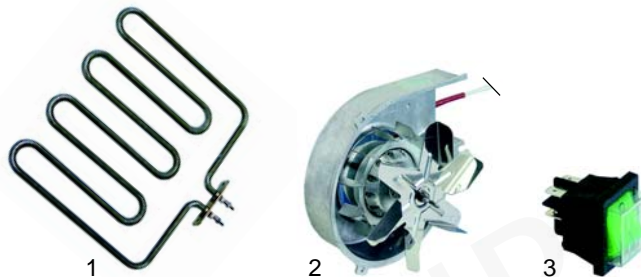

Hot cupboards

Item	Order	Description	Model	OEM
1	415622	2000W/230V		00109
2	601103	motor, complete	EV16	00229 + 00228
3	345981	switch		00200