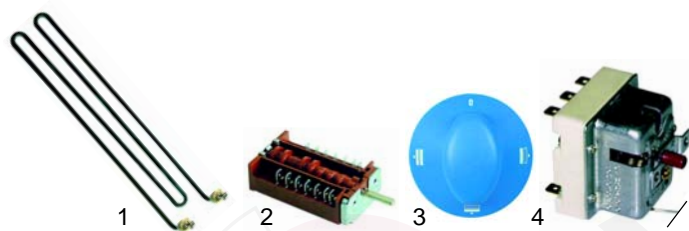

Item	Order	Description	Model	OEM
1	416601	1000W/230V	PFR70E7, PFR105E7,	00775
2	345765	switch	PFS70E7, PFS105E7,	01071
3	110940	knob	PFL70E7, PF70G7,	01059
4	390142	safety thermostat	PF105G7	00305