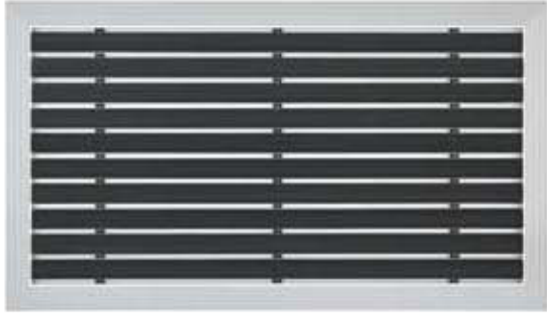

Standart Ebatlar / <i>Standard Sizes</i>	
UM1100	40 x 60 cm
UM1300	48 x 80 cm
UM1500	60 x 90 cm

UM2000 Yivli Kauçuk Fitilli / *Grooved Rubber Insert*