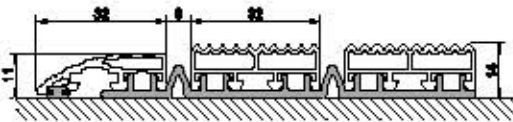

Electrolux

Sadece standart ebat mevcuttur. Özel ebat paspas yapılmamaktadır.
Only standard sizes are available. Custom size mat is not available.

Ürün kodu	: EM4000
Profil aralığı	: 6 mm
Yükseklik	: 14 mm
Ağırlık	: 8.20 kg/m²
Tanımı	: Ev ve ofis kullanımı için standart ebatlı paspas.
Kullanım alanı	: İç ve dış mekanlar
Kullanım trafiği	: Normal trafik
Paspas profili	: Alüminyum profil
Kullanılan fitil	: Geniş alüminyum sıyrıcı
Bağlantı	: PVC klik bağlantı

Code	: EM4000
Spacer width	: 6 mm
Height	: 14 mm
Weight	: 8.20 kg/m²
Description	: Standard mat for home and office use.
Application	: Indoor and outdoor areas.
Use	: Normal traffic
Support chassis	: Rigid aluminium
Tread surface	: Wide aluminium scraper
Connection	: PVC click connection