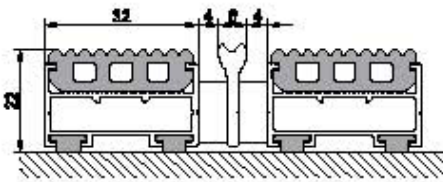

Electrolux

Ürün kodu	: UM2000S
Profil aralığı	: 4 mm
Yükseklik	: 22 mm
Maksimum genişlik	: 3000 mm
Maksimum boy	: 3000 mm
Ağırlık	: 17.50 kg/m²
Tanımı	: Rulo yapılabilen, uzun ömürlü giriş paspası
Kullanım alanı	: İç ve dış mekanlar
Kullanım trafiği	: Yoğun trafik
Paspas profili	: Ses yapmayı engelleyen pvc fitilli alüminyum profil
Kullanılan fitil	: Sağlam, dayanıklı, uzun ömürlü, yivli epdm kauçuk fitil ile alüminyum sıyrıcılar
Bağlantı	: Plastik kaplı galvanizlenmiş çelik tel

Code	: UM2000S
Spacer width	: 4 mm
Height	: 22 mm
Max. profile length	: 3000 mm
Max. walking depth	: 3000 mm
Weight	: 17.50 kg/m²
Description	: Roll-up, hard-wearing entrance mat
Application	: Indoor and outdoor areas.
Use	: Heavy traffic
Support chassis	: Rigid aluminium with impact sound insulation underlay
Tread surface	: Robust, weather-proof grooved epdm rubber inserts with aluminium scraper bars
Connection	: Plastic coated, galvanized steel wire