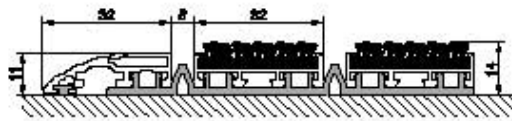

Electrolux

Sadece standart ebat mevcuttur. Özel ebat paspas yapılmamaktadır.
Only standard sizes are available. Custom size mat is not available.

Ürün kodu	: EM1000
Profil aralığı	: 6 mm
Yükseklik	: 14 mm
Ağırlık	: 6.60 kg/m²
Tanımı	: Ev ve ofis kullanımı için standart ebatlı paspas.
Kullanım alanı	: İç ve üstü kapalı dış mekanlar
Kullanım trafiği	: Normal trafik
Paspas profili	: Alüminyum profil
Kullanılan fitil	: Sağlam, dayanıklı, uzun ömürlü, ithal bukle halı
Bağlantı	: PVC klik bağlantı

Code	: EM1000
Spacer width	: 6 mm
Height	: 14 mm
Weight	: 6.60 kg/m²
Description	: Standard mat for home and office use.
Application	: Indoor and covered outdoor areas.
Use	: Normal traffic
Support chassis	: Rigid aluminium
Tread surface	: Robust, weather-proof coarse fibre ribbed carpet strips
Connection	: PVC click connection