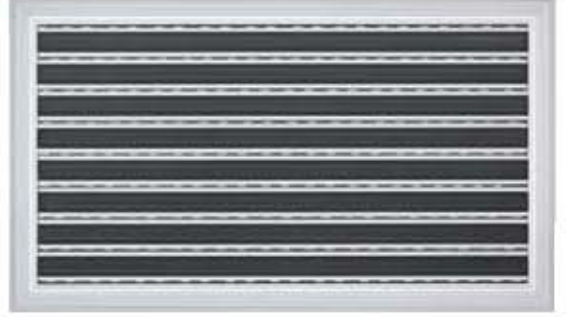

POWER MAT STANDART EBATLARI POWER MAT STANDARD SIZES

PM1000 Bukle Halı Fitilli / *Ribbed Carpet Insert*

Standart Ebatlar / *Standard Sizes*

PM1100	38 x 60 cm
PM1300	48 x 80 cm
PM1500	62 x 90 cm

Electrolux

PM2000 Yivli Kauçuk Fitilli / *Grooved Rubber Insert*

Standart Ebatlar / *Standard Sizes*

PM2100	38 x 60 cm
PM2300	48 x 80 cm
PM2500	62 x 90 cm

PM3000 Natürel Koko Fitilli / *Natural Coco Insert*

Standart Ebatlar / *Standard Sizes*

PM3100	38 x 60 cm
PM3300	48 x 80 cm
PM3500	62 x 90 cm

PM4000 Firça Fitilli / *Bristle Bundles Insert*

Standart Ebatlar / *Standard Sizes*

PM4100	38 x 60 cm
PM4300	48 x 80 cm
PM4500	62 x 90 cm