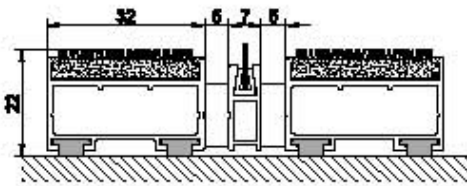

Electrolux

Ürün kodu	: UM3000F
Profil aralığı	: 5 mm
Yükseklik	: 22 mm
Maksimum genişlik	: 3000 mm
Maksimum boy	: 3000 mm
Ağırlık	: 14.00 kg/m²
Tanımı	: Rulo yapılabilen, uzun ömürlü giriş paspası
Kullanım alanı	: İç ve üstü kapalı dış mekanlar
Kullanım trafiği	: Yoğun trafik
Paspas profili	: Ses yapmayı engelleyen pvc fitilli alüminyum profil
Kullanılan fitil	: Naylon ve polipropilen elyafılı ithal halı ile ince fırça sıyrıcılar
Bağlantı	: Plastik kaplı galvanizlenmiş çelik tel

Code	: UM3000F
Spacer width	: 5 mm
Height	: 22 mm
Max. profile length	: 3000 mm
Max. walking depth	: 3000 mm
Weight	: 14.00 kg/m²
Description	: Roll-up, hard-wearing entrance mat
Application	: Indoor and covered outdoor areas.
Use	: Heavy traffic
Support chassis	: Rigid aluminium with impact sound insulation underlay
Tread surface	: Nylon and polypropylene fibers carpet strips with brush scraper bars
Connection	: Plastic coated, galvanized steel wire