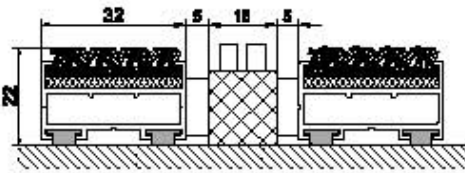

Electrolux

Ürün kodu	: UM1060
Profil aralığı	: 5 mm
Yükseklik	: 22 mm
Maksimum genişlik	: 3000 mm
Maksimum boy	: 3000 mm
Ağırlık	: 12.50 kg/m²
Tanımı	: Rulo yapılabilen, uzun ömürlü giriş paspası
Kullanım alanı	: İç ve üstü kapalı dış mekanlar
Kullanım trafiği	: Yoğun trafik
Paspas profili	: Ses yapmayı engelleyen pvc fitilli alüminyum profil
Kullanılan fitil	: Sağlam, dayanıklı, uzun ömürlü, ithal bukle halı fitil ile plastik fırça fitil
Bağlantı	: Plastik kaplı galvanizlenmiş çelik tel

Code	: UM1060
Spacer width	: 5 mm
Height	: 22 mm
Max. profile length	: 3000 mm
Max. walking depth	: 3000 mm
Weight	: 12.50 kg/m²
Description	: Roll-up, hard-wearing entrance mat
Application	: Indoor and covered outdoor areas.
Use	: Heavy traffic
Support chassis	: Rigid aluminium with impact sound insulation underlay
Tread surface	: Robust, weather-proof coarse fibre ribbed carpet strips with plastic brush matting
Connection	: Plastic coated, galvanized steel wire