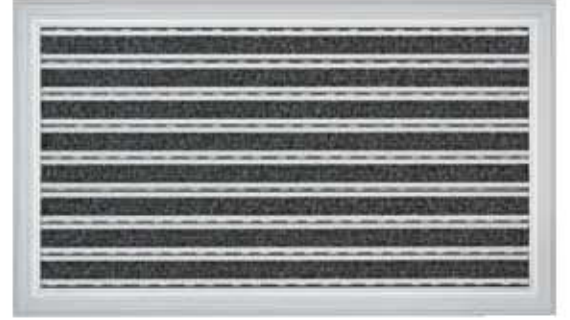

POWER MAT STANDART EBATLARI POWER MAT STANDARD SIZES

PM1000 Bukle Halı Fitilli / *Ribbed Carpet Insert*

Standart Ebatlar / *Standard Sizes*

PM1100	38 x 60 cm
PM1300	48 x 80 cm
PM1500	62 x 90 cm

Electrolux

PM2000 Yivli Kauçuk Fitilli / *Grooved Rubber Insert*

Standart Ebatlar / *Standard Sizes*

PM2100	38 x 60 cm
PM2300	48 x 80 cm
PM2500	62 x 90 cm

PM3000 Natürel Koko Fitilli / *Natural Coco Insert*

Standart Ebatlar / *Standard Sizes*

PM3100	38 x 60 cm
PM3300	48 x 80 cm
PM3500	62 x 90 cm

PM4000 Firça Fitilli / *Bristle Bundles Insert*

Standart Ebatlar / *Standard Sizes*

PM4100	38 x 60 cm
PM4300	48 x 80 cm
PM4500	62 x 90 cm