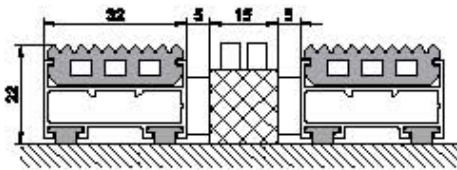

Electrolux

Ürün kodu	: UM2060
Profil aralığı	: 5 mm
Yükseklik	: 22 mm
Maksimum genişlik	: 3000 mm
Maksimum boy	: 3000 mm
Ağırlık	: 16.40 kg/m²
Tanımı	: Rulo yapılabilen, uzun ömürlü giriş paspası
Kullanım alanı	: İç ve dış mekanlar
Kullanım trafiği	: Yoğun trafik
Paspas profili	: Ses yapmayı engelleyen pvc fitilli alüminyum profil
Kullanılan fitil	: Sağlam, dayanıklı, uzun ömürlü, yivli epdm kauçuk fitil ile plastik fırça fitil
Bağlantı	: Plastik kaplı galvanizlenmiş çelik tel

Code	: UM2060
Spacer width	: 5 mm
Height	: 22 mm
Max. profile length	: 3000 mm
Max. walking depth	: 3000 mm
Weight	: 16.40 kg/m²
Description	: Roll-up, hard-wearing entrance mat
Application	: Indoor and outdoor areas.
Use	: Heavy traffic
Support chassis	: Rigid aluminium with impact sound insulation underlay
Tread surface	: Robust, weather-proof grooved epdm rubber inserts with plastic brush matting
Connection	: Plastic coated, galvanized steel wire