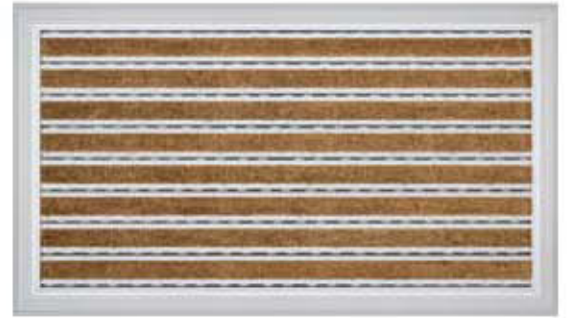

POWER MAT STANDART EBATLARI POWER MAT STANDARD SIZES

PM1000 Bukle Halı Fitilli / *Ribbed Carpet Insert*

Standart Ebatlar / *Standard Sizes*

PM1100	38 x 60 cm
PM1300	48 x 80 cm
PM1500	62 x 90 cm

Electrolux

PM2000 Yivli Kauçuk Fitilli / *Grooved Rubber Insert*

Standart Ebatlar / *Standard Sizes*

PM2100	38 x 60 cm
PM2300	48 x 80 cm
PM2500	62 x 90 cm

PM3000 Natürel Koko Fitilli / *Natural Coco Insert*

Standart Ebatlar / *Standard Sizes*

PM3100	38 x 60 cm
PM3300	48 x 80 cm
PM3500	62 x 90 cm

PM4000 Firça Fitilli / *Bristle Bundles Insert*

Standart Ebatlar / *Standard Sizes*

PM4100	38 x 60 cm
PM4300	48 x 80 cm
PM4500	62 x 90 cm