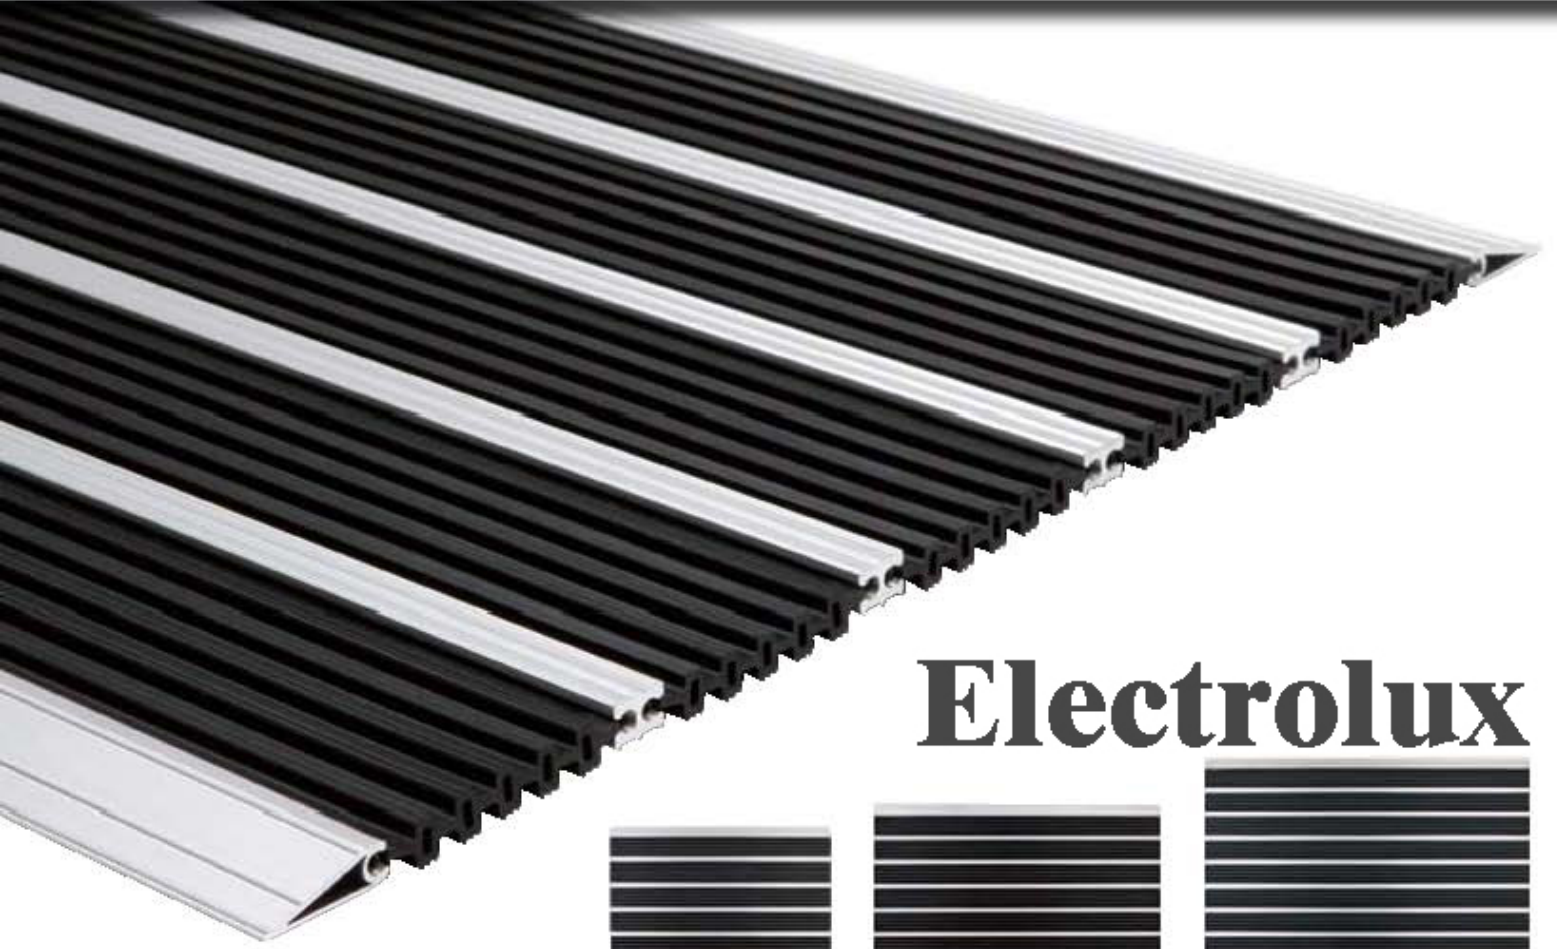

DM8500 60x90cm

DOUBLE MAT 8000

Yivli Kauçuk ve Alüminyum Sıyırıcılı Grooved Rubber and Aluminium Scraper Bar

Electrolux

DM8100 39x60cm

DM8300 46x80cm