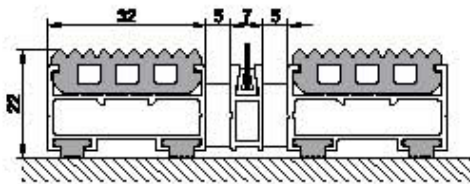

Electrolux

Ürün kodu	: UM2000F
Profil aralığı	: 5 mm
Yükseklik	: 22 mm
Maksimum genişlik	: 3000 mm
Maksimum boy	: 3000 mm
Ağırlık	: 17.10 kg/m²
Tanımı	: Rulo yapılabilen, uzun ömürlü giriş paspası
Kullanım alanı	: İç ve dış mekanlar
Kullanım trafiği	: Yoğun trafik
Paspas profili	: Ses yapmayı engelleyen pvc fitilli alüminyum profil
Kullanılan fitil	: Sağlam, dayanıklı, uzun ömürlü, yivli epdm kauçuk fitil ile ince fırça sıyrıcılar
Bağlantı	: Plastik kaplı galvanizlenmiş çelik tel

Code	: UM2000F
Spacer width	: 5 mm
Height	: 22 mm
Max. profile length	: 3000 mm
Max. walking depth	: 3000 mm
Weight	: 17.10 kg/m²
Description	: Roll-up, hard-wearing entrance mat
Application	: Indoor and outdoor areas.
Use	: Heavy traffic
Support chassis	: Rigid aluminium with impact sound insulation underlay
Tread surface	: Robust, weather-proof grooved epdm rubber inserts with brush strips
Connection	: Plastic coated, galvanized steel wire