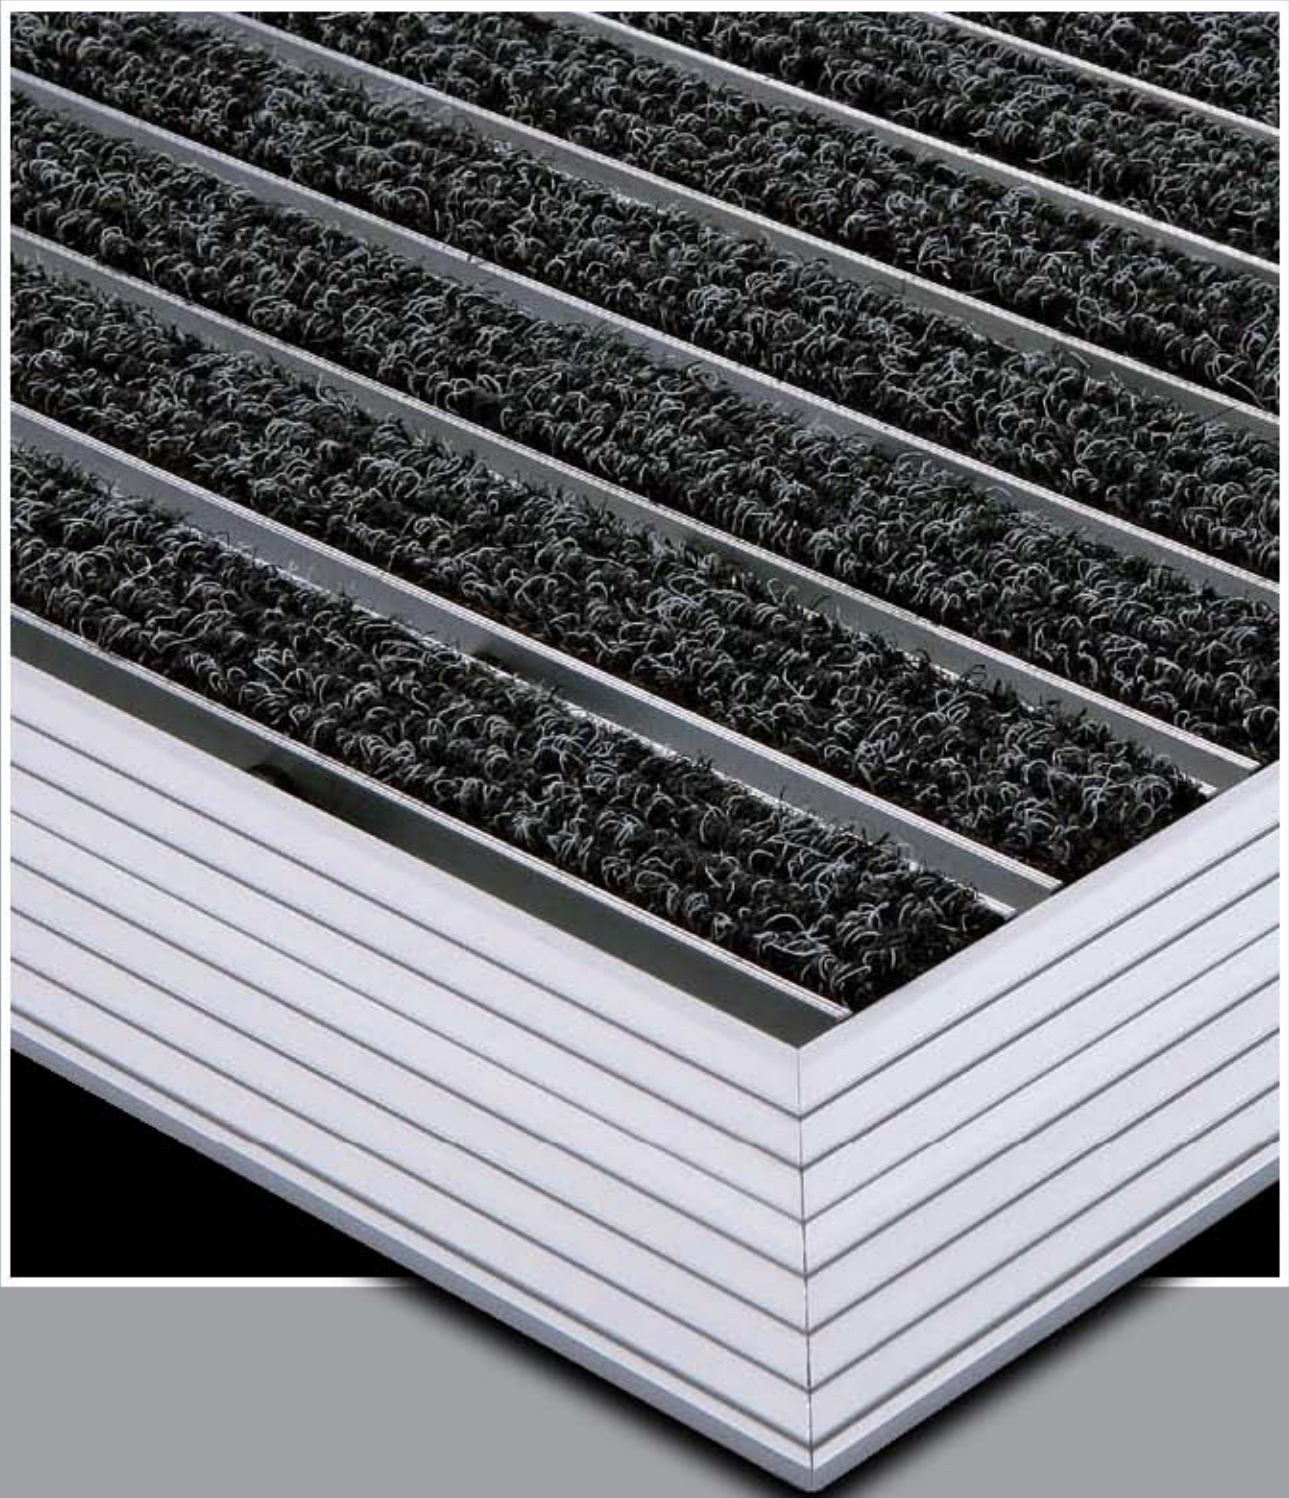

Electrolux
desan

www.electrolux.mk

Sayfa/Page

ULTRA MAT

2 - 22

Kalınlık
Thickness
22 mm

Bukle Hali
Yivli Kauçuk
Exclusive Hali
Koko
Fırça

*Ribbed Carpet
Grooved Rubber
Exclusive Carpet
Coco
Brush*