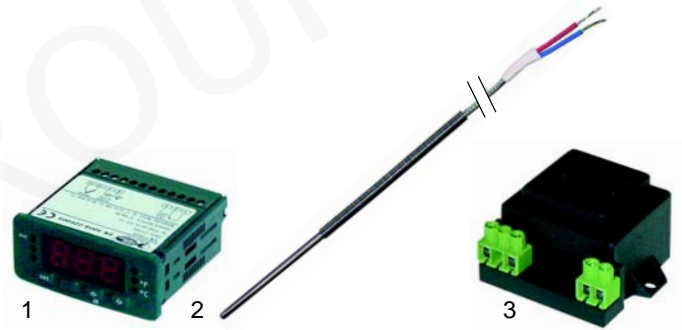

Member of the  **GEV GROUP**

Pizza ovens (gas)

Item	Order	Description	Model	OEM
1	105554	burner	G4	-
1	105555	burner	G6/G8	-
2	105556	ignition bridge	G4/G6	-
2	105557	ignition bridge	G8	-
3	101487	solenoid valve	G4/G6/G8	-

Item	Order	Description	Model	OEM
1	379017	electronic controller	G4,	-
2	379051	sensor	G6,	-
3	379054	transformer, 120AC	G8	-

Item	Order	Description	Model	OEM
1	301003	main switch	G4, G6, G8	-
2	301012	light switch		-

Item	Order	Description	Model	OEM
1	101091	gas tap, PEL23	G4,	-
2	110080	knob	G6,	-
3	110082	symbol	G8	-

Pizza ovens (electric)

Item	Order	Description	Model	OEM
1	416841	1100W/230V	Micro	
2	416637	2000W/230V	Mini/Baby	

Item	Order	Description	Model	OEM
1	416638	2100W/230V	P4/P44, E4/E44	
2	416639	3600W/230V	P6/P66, E6/E66	

Item	Order	Description	Model	OEM
1	101894	gas tap PEL21N, without ignition flame	G4,	-
2	110081	knob	G6,	-
3	110083	symbol	G8	-