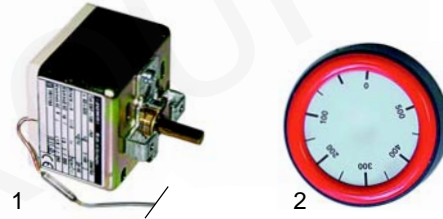

Item	Order	Description	Model	OEM
1	101091	gas tap, PEL23	G4,	-
2	110080	knob	G6,	-
3	110082	symbol	G8	-

Pizza ovens (electric)

Item	Order	Description	Model	OEM
1	416841	1100W/230V	Micro	
2	416637	2000W/230V	Mini/Baby	

Item	Order	Description	Model	OEM
1	416638	2100W/230V	P4/P44, E4/E44	
2	416639	3600W/230V	P6/P66, E6/E66	

Item	Order	Description	Model	OEM
1	101894	gas tap PEL21N, without ignition flame	G4,	-
2	110081	knob	G6,	-
3	110083	symbol	G8	-

Item	Order	Description	Model	OEM
1	102042	thermocouple		-
2	100140	ignition cable	G4,	-
3	100868	electrode	G6,	-
4	100005	piezoelectric igniter	G8	-

Item	Order	Description	Model	OEM
1	416838	800W/380V	P9/P12	
2	416836	1000W/230V	F72/4, F72/44	
3	416837	1500W/230V	F72/6, F72/66	