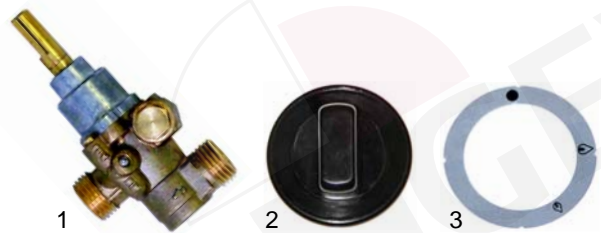

Item	Order	Description	Model	OEM
1	101091	gas tap, PEL23	G4,	-
2	110080	knob	G6,	-
3	110082	symbol	G8	-

Pizza ovens (electric)

Item	Order	Description	Model	OEM
1	416841	1100W/230V	Micro	
2	416637	2000W/230V	Mini/Baby	

Item	Order	Description	Model	OEM
1	416638	2100W/230V	P4/P44, E4/E44	
2	416639	3600W/230V	P6/P66, E6/E66	

Item	Order	Description	Model	OEM
1	101894	gas tap PEL21N, without ignition flame	G4,	-
2	110081	knob	G6,	-
3	110083	symbol	G8	-