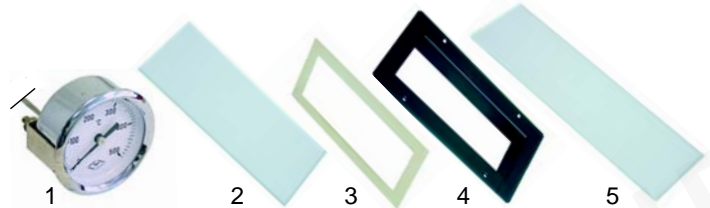

Item	Order	Description	Model	OEM
1	541054	thermometer	universal	
2	693100	glass plate, 250x100x5 mm	E_, P_	
3	693101	gasket		
4	693102	housing		
5	693131	glass plate, 350x100x5 mm	F72-, F108-