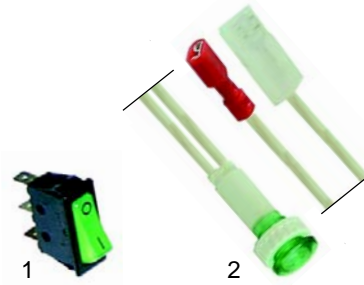

Item	Order	Description	Model	OEM
1	301012	light switch		
2	359274	signal lamp/green	universal