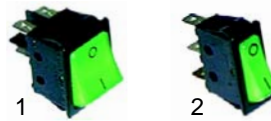

Member of the  **GEV GROUP**

Pizza ovens (gas)

Item	Order	Description	Model	OEM
1	105554	burner	G4	-
1	105555	burner	G6/G8	-
2	105556	ignition bridge	G4/G6	-
2	105557	ignition bridge	G8	-
3	101487	solenoid valve	G4/G6/G8	-

Item	Order	Description	Model	OEM
1	379017	electronic controller	G4,	-
2	379051	sensor	G6,	-
3	379054	transformer, 120AC	G8	-

Item	Order	Description	Model	OEM
1	301003	main switch	G4, G6, G8	-
2	301012	light switch		-

Item	Order	Description	Model	OEM
1	101091	gas tap, PEL23	G4,	-
2	110080	knob	G6,	-
3	110082	symbol	G8	-

Pizza ovens (electric)

Item	Order	Description	Model	OEM
1	416841	1100W/230V	Micro	
2	416637	2000W/230V	Mini/Baby	

Item	Order	Description	Model	OEM
1	416638	2100W/230V	P4/P44, E4/E44	
2	416639	3600W/230V	P6/P66, E6/E66	

Item	Order	Description	Model	OEM
1	101894	gas tap PEL21N, without ignition flame	G4,	-
2	110081	knob	G6,	-
3	110083	symbol	G8	-