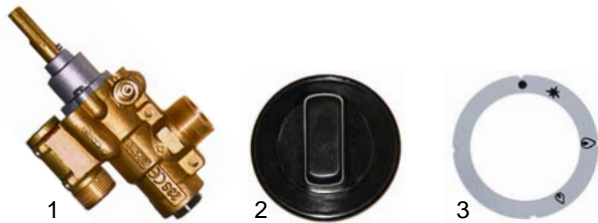

Member of the  **GEV GROUP**

Pizza ovens (gas)

Item	Order	Description	Model	OEM
1	105554	burner	G4	-
1	105555	burner	G6/G8	-
2	105556	ignition bridge	G4/G6	-
2	105557	ignition bridge	G8	-
3	101487	solenoid valve	G4/G6/G8	-

Item	Order	Description	Model	OEM
1	379017	electronic controller	G4,	-
2	379051	sensor	G6,	-
3	379054	transformer, 120AC	G8	-

Item	Order	Description	Model	OEM
1	301003	main switch	G4, G6, G8	-
2	301012	light switch		-

Item	Order	Description	Model	OEM
1	101091	gas tap, PEL23	G4,	-
2	110080	knob	G6,	-
3	110082	symbol	G8	-

Pizza ovens (electric)

Item	Order	Description	Model	OEM
1	416841	1100W/230V	Micro	
2	416637	2000W/230V	Mini/Baby	

Item	Order	Description	Model	OEM
1	416638	2100W/230V	P4/P44, E4/E44	
2	416639	3600W/230V	P6/P66, E6/E66	

Item	Order	Description	Model	OEM
1	101894	gas tap PEL21N, without ignition flame	G4,	-
2	110081	knob	G6,	-
3	110083	symbol	G8	-