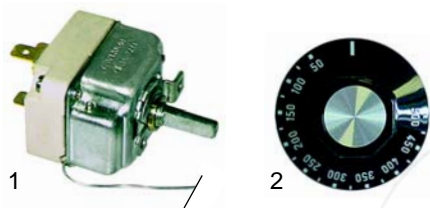

Item	Order	Description	Model	OEM
1	375247	thermostat, 500°C	Micro, Mini	
2	111533	knob, 500°C	E4/6/9, E44/66/99