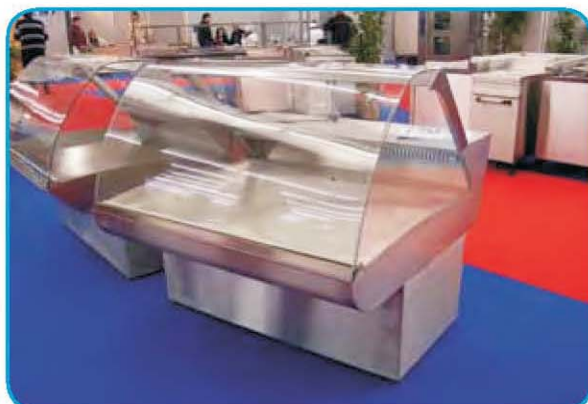

Super Market

ADVANTAGES

... **Constructed to perform.**

... **Stainless steel inside outside.**

... **Digital controls.**

... **Special designed for patisseries, super markets, mini markets, self service and coffee shops.**

... **Optional dressing with marble or wood.**

... **Multiple designs adjustable to fit your professional space.**

www.electrolux.com.mk
www.elektroluks.com.mk
+389 47 203 900
+389 2 329 8 130
made in macedonia