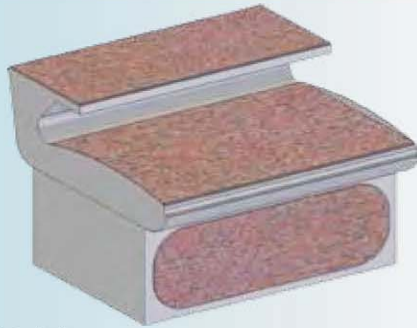

SUPER MARKET LINE DISPLAY UNITS

Service desk
Self service - Mix food
Super market - Mini market
1200x1150x900

1400 €