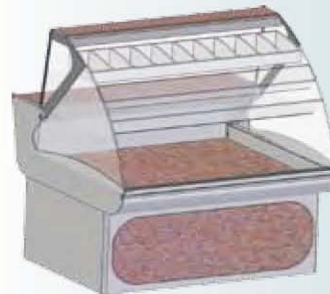

SUPER MARKET LINE DISPLAY UNITS

Display unit
1200x1150x1320
Cold
Warm
Neutral

2100 €
2100 €
1820 €

Pastry Display
2400x1150x1350
Cold
Warm
Neutral

4900 €
4900 €
4620 €

Display unit
2400x1150x1180
Cold
Warm
Neutral

3640 €
3640 €
3360 €

Display Unit
1200x1150x1320
Cold
Warm
Neutral

2100 €
2100 €
1820 €

Serving table
2400x1150x1180
Cold
Warm
Neutral

4200 €
3920 €
2800 €

Cover furniture
1200x1150x1320

4200 €

FOR PASTRY, COFFEE SHOP, BAR, SELF SERVICE - MIX FOOD,
SUPER MARKET, MINI MARKET

1400 €

Plate desk
Self service - Mix food
1200x1150x900

2100 €

Internal corner 45o
1200x1150x1180
Cold
Warm
Neutral

4200 €

4200 €

3920 €

Internal corner 90o
2500x1150x1180
Cold
Warm
Neutral