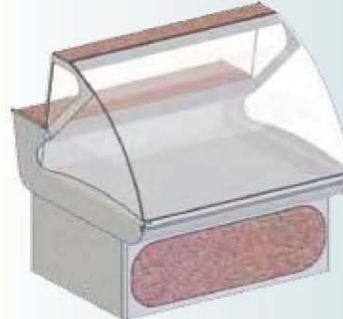

SUPER MARKET LINE DISPLAY UNITS

Display unit
1200x1150x1320
Cold
Warm
Neutral

2100 €
2100 €
1820 €

Pastry Display
2400x1150x1350
Cold
Warm
Neutral

4900 €
4900 €
4620 €

Display unit
2400x1150x1180
Cold
Warm
Neutral

3640 €
3640 €
3360 €

Display Unit
1200x1150x1320
Cold
Warm
Neutral

2100 €
2100 €
1820 €

Serving table
2400x1150x1180
Cold
Warm
Neutral

4200 €
3920 €
2800 €

Cover furniture
1200x1150x1320

4200 €

FOR PASTRY, COFFEE SHOP, BAR, SELF SERVICE - MIX FOOD,
SUPER MARKET, MINI MARKET