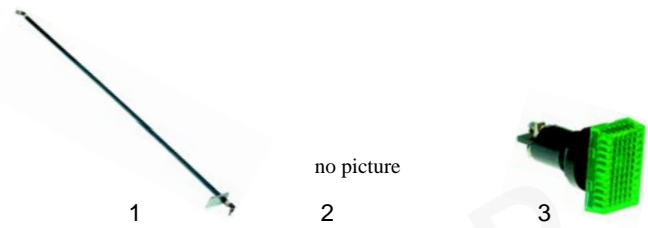

Chargrills (electric)

Item	Order	Description	Model	OEM
1	418261	330W/230V		63854
2	418264	700W/230V	RB38,	63855
3	359861	signal lamp	RB53	63922