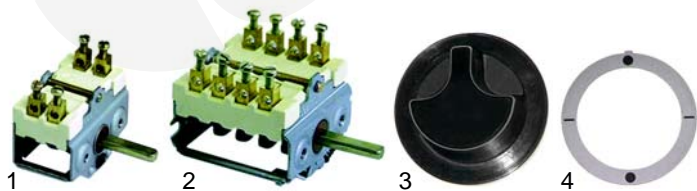

## Thermal bridges (electrical)

Item	Order	Description	Model	OEM
1	375406	thermostat	BM36,	63862
2	110189	knob	BM53,	63917
3	111878	symbol	BM70, BM102	

Item	Order	Description	Model	OEM
1	415102	400W/230V	WB	63851
2	301003	rocker switch, 2-pole		63871