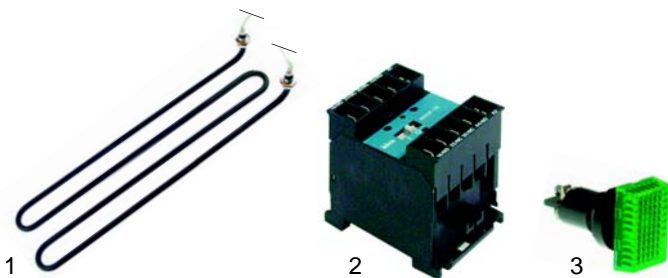

Fry tops/bratt pans (electric)

Item	Order	Description	Model	OEM
1	418268	2000W/230V	SGP36/53,	63853
2	380416	contactor	SGP70/102,	63906
3	359861	signal lamp/green	BP36/53	63922