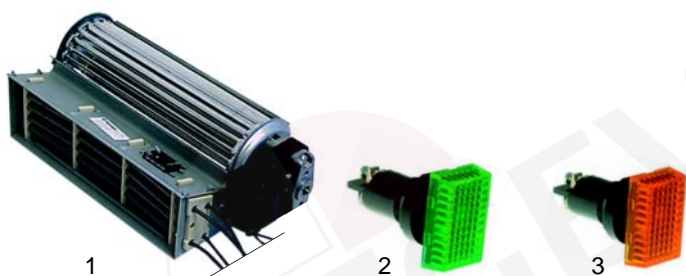

Hot cupboards (electric)

Item	Order	Description	Model	OEM
1	601027	fan with heating, 2x1000W/230V	309	63905
2	359861	signal lamp/green		63922
3	359860	signal lamp/yellow		63923