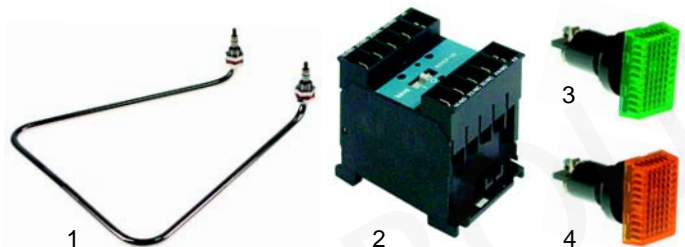

Bains-marie (electric)

Item	Order	Description	Model	OEM
1	418250	1500W/230V	BM36,	63857
2	380416	contactor	BM53,	63906
3	359861	signal lamp/green	BM70,	63922
4	359860	signal lamp/yellow	BM102	63923

C

Suitable for Capito