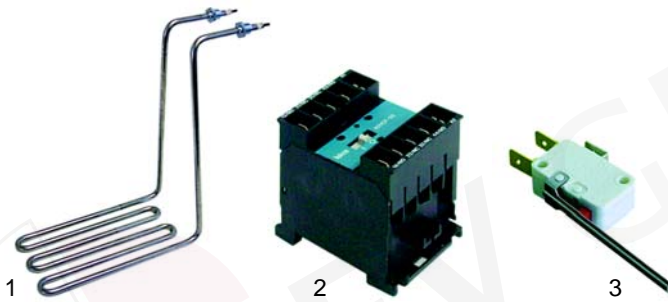

Fryers (electric)

Item	Order	Description	Model	OEM
1	415740	3000W/230 V		63852
2	380416	contactor	universal	63906
3	345107	micro switch		63875