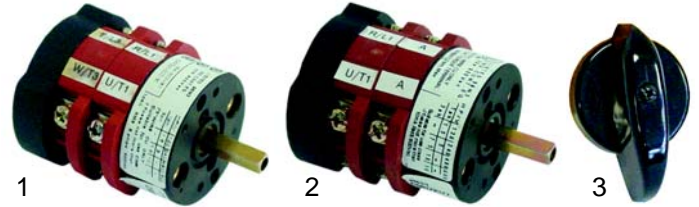

Member of the  **GEV GROUP**

Item	Order	Description	Model	OEM
1	527327	Lid/coffee beans container		
2	527328	Coffee beans container	Jolly	
3	527329	Closing unit	Major	
4	527330	Magnet with ring		

Item	Order	Description	Model	OEM
1	527231	Grind wheel pair	Jolly	
2	527232	Grind wheel pair	Major	
3	527262	Grind wheel holder	Jolly	
4	527263	Grind wheel holder	Major	

Item	Order	Description	Model	OEM
1	527331	Ground coffee lid	Jolly Major	
2	527332	Clear plastic/ground-container	Jolly Major	
3	527509	Ground container cpl.	Jolly Automatik	
3	527510	Ground container cpl.	Jolly Manual	
3	527511	Ground container cpl.	Major Automatik	
3	527512	Ground container cpl.	Major Manual	

Item	Order	Description	Model	OEM
1	527513	Setting screw		
2	527514	Star (above)		
3	527515	Section sheet metal	Jolly	
4	527516	Star (middle)	Major	
5	527517	Spring		
6	527519	Star (lower)		

Item	Order	Description	Model	OEM
1	527520	Filter support holder	Jolly Major	
2	527521	Coffee press	Jolly Major	