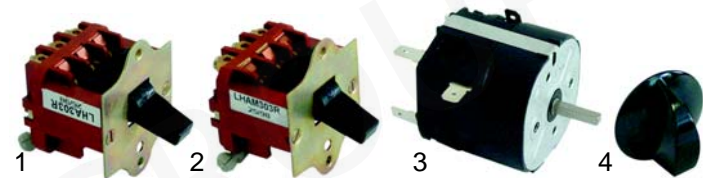

Item	Order	Description	Model	OEM
1	346149	Switch		
2	346150	Switch/key		
3	350037	Time Switch		
4	111175	Knob