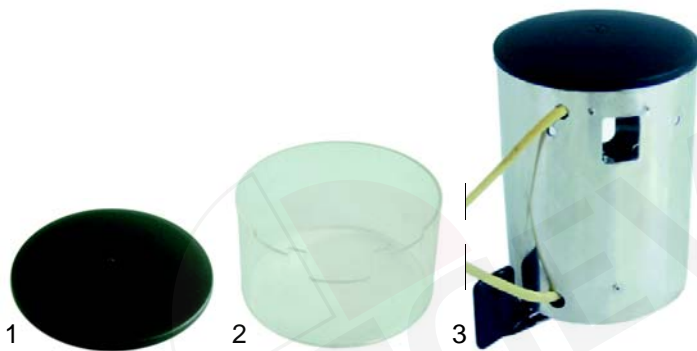

Member of the  **GEV GROUP**

Item	Order	Description	Model	OEM
1	527327	Lid/coffee beans container		
2	527328	Coffee beans container	Jolly	
3	527329	Closing unit	Major	
4	527330	Magnet with ring		

Item	Order	Description	Model	OEM
1	527231	Grind wheel pair	Jolly	
2	527232	Grind wheel pair	Major	
3	527262	Grind wheel holder	Jolly	
4	527263	Grind wheel holder	Major	

Item	Order	Description	Model	OEM
1	527331	Ground coffee lid	Jolly Major	
2	527332	Clear plastic/ground-container	Jolly Major	
3	527509	Ground container cpl.	Jolly Automatik	
3	527510	Ground container cpl.	Jolly Manual	
3	527511	Ground container cpl.	Major Automatik	
3	527512	Ground container cpl.	Major Manual	

Item	Order	Description	Model	OEM
1	527513	Setting screw		
2	527514	Star (above)		
3	527515	Section sheet metal	Jolly	
4	527516	Star (middle)	Major	
5	527517	Spring		
6	527519	Star (lower)		

Item	Order	Description	Model	OEM
1	527520	Filter support holder	Jolly Major	
2	527521	Coffee press	Jolly Major	