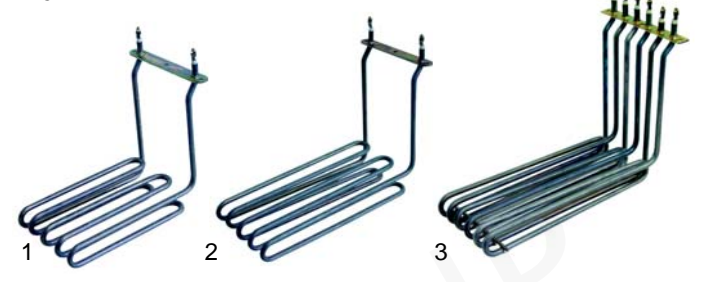

Fryers

Item	Order	Description	Model	OEM
1	416499	3300W/230V	FRI6	230069
2	416504	3300W/230V	FRI9	230070
3	416505	4950W/400V	FRT9	230068