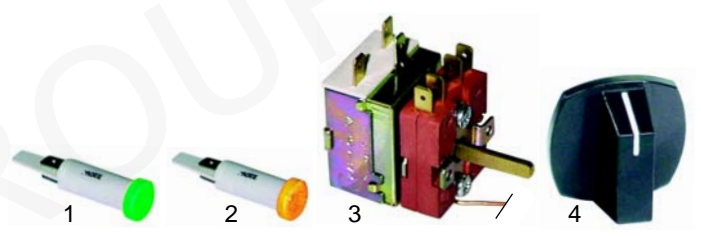

Item	Order	Description	Model	OEM
1	359041	signal lamp		216012
2	359042	signal lamp	433, 434, 436, 437,	216016
3	390139	thermostat	438, 439, G33, G34,	921014
			G37, G38, G39	921046
4	110285	knob		921039