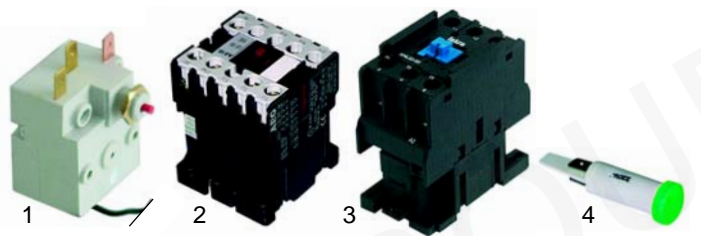

Item	Order	Description	Model	OEM
1	375507	safety thermostat	universal	236034 236045
2	380238	protection	FRI6/9/12/15m	229032
3	380423	protection	ME15/20/30/40	229016
4	359041	signal lamp		216012