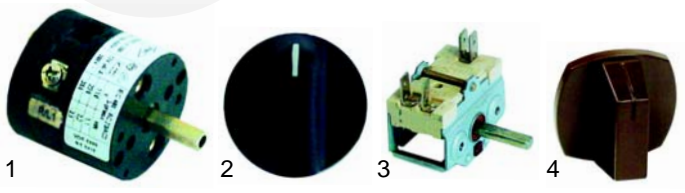

Member of the  **GEV GROUP**

Suitable for Electrobar

Toasters

Item	Order	Description	Model	OEM
1	416493	quartz tube	406	484001
2	416494	500W/115V		233001
3	416495	1000W/230V	412	923003

Item	Order	Description	Model	OEM
1	345547	switch	406	213001
2	110339	knob		999045
3	345579	switch	412	923011
4	110326	knob		999081