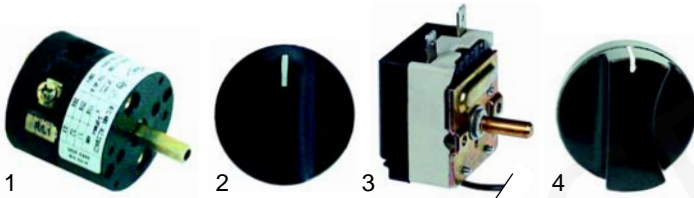

Item	Order	Description	Model	OEM
1	359041	signal lamp		216012
2	359042	signal lamp	433, 434, 436, 437,	216016
3	390139	thermostat	438, 439, G33, G34,	921014
			G37, G38, G39	921046
4	110285	knob		921039

Item	Order	Description	Model	OEM
1	375507	safety thermostat	universal	236034 236045
2	380238	protection	FRI6/9/12/15m	229032
3	380423	protection	ME15/20/30/40	229016
4	359041	signal lamp		216012

Item	Order	Description	Model	OEM
1	345547	switch	ME15, ME20,	213001
2	110339	knob	ME30, ME40	447059
3	375618	thermostat	universal	236033 236044
4	110354	knob		921002 447147