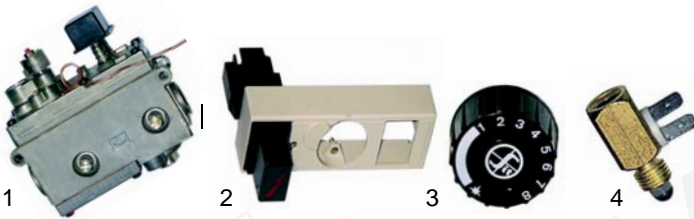

Item	Order	Description	Model	OEM
1	101131	Minisit		611001
2	101136	cover with Piezzo	MG15, MG20,	611002
3	110068	knob	MG30, MG40	447060
4	101265	interrupter		468068