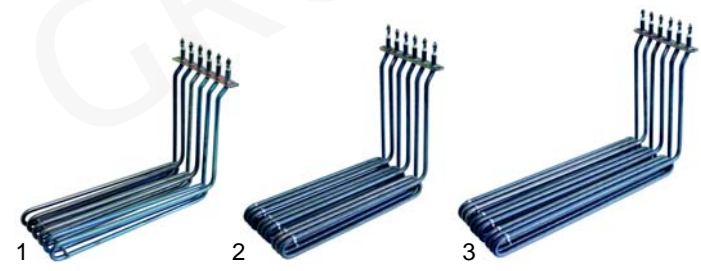

Item	Order	Description	Model	OEM
1	416506	6600W/400V	FRI12, FRI15m	230072
2	416507	8250W/400V	ME15, ME30	230073
3	416508	10950W/400V	ME20, ME40	230074