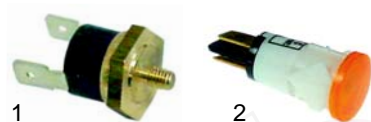

Item	Order	Description	Model	OEM
1	390323	safety thermostat	FRY-TOP 60	VETRTERMSICU
2	359143	signal lamp		GRILLLAMPAD