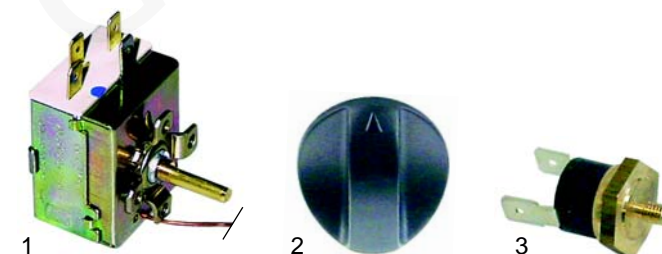

Item	Order	Description	Model	OEM
1	390006	thermostat	FV53, FV63, FV75, FV100,	VETRETERMOS
2	111550	knob	FSP60, FSP100,	VETREMANTERM
3	390323	safety thermostat	SCP1, SCB2, FLXC, FLXC/A	VETRETERMSICU