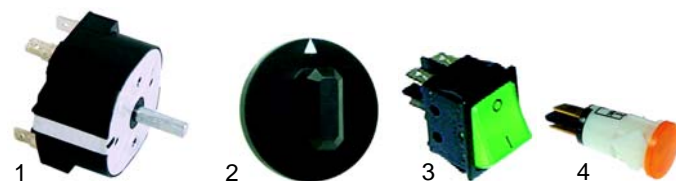

Pizza ovens

Item	Order	Description	Model	OEM
1	416874	450W/110V	FP, FP2	TOSTRESCOR
2	850064	firebrick		FORNOPIASTRE

Suitable for Forved

Item	Order	Description	Model	OEM
1	416874	450W, 110V	FT3/FT6	TOSTRESCOR
2	416875	660W, 110V	FT4/FT8	TOSTRESCOR1
3	416876	760mm	SA80	SALAMADRES

Item	Order	Description	Model	OEM
1	375002	thermostat		GRILLTERMOS
2	111584	knob	FP, FP2	GRILLTERMOSMA
3	359143	signal lamp		GRILLLAMPAD

Item	Order	Description	Model	OEM
1	350032	timer	FT2	TOSTimer
2	110366	knob	FT3	TOSTimerMAN
3	301003	switch	FT4	TOSTINTER
4	359143	signal lamp	FT6	TOSTLAMP