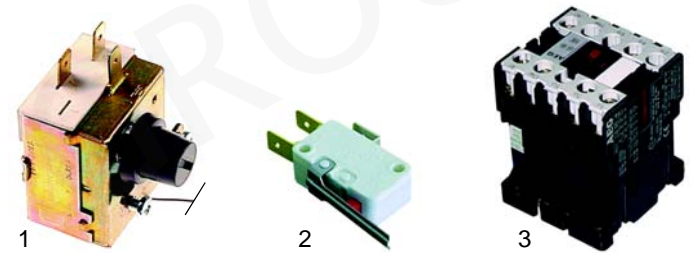

Item	Order	Description	Model	OEM
1	375542	safety thermostat	FR	9004
2	345255	micro switch	FR_, FLT	03041/A
3	380238	protection		9023