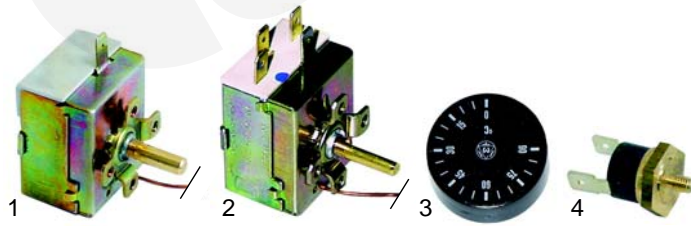

Item	Order	Description	Model	OEM
1	375620	thermostat	CW1, CW2	VETRTER120
2	390006	thermostat	BM	VETRTERMOS
3	110100	knob	CW1, CW2,	VETRMANTERM
4	390323	safety thermostat	BW	VETRTERMSICU