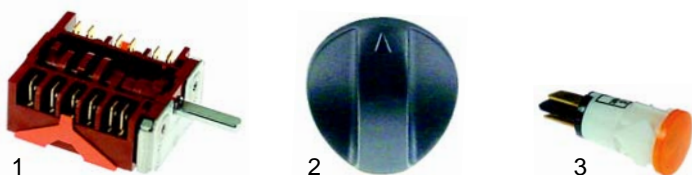

Item	Order	Description	Model	OEM
1	300177	switch	EK1	SNACKCOMMUT
2	111550	knob	EK2-2	SNACKMANCUC
3	359143	signal lamp	EK2-1	GRILLLAMPAD