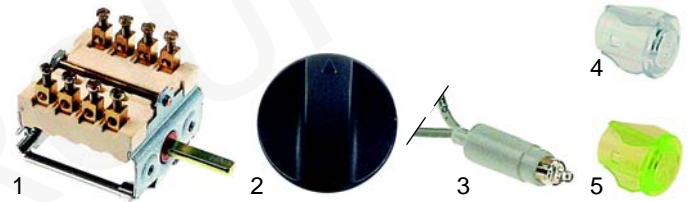

Item	Order	Description	Model	OEM
1	300176	main switch		03227/B
2	111549	knob		3131
3	359814	signal element	FR_, FLT_	3676
4	359815	insert lamp holder/clear		3066
5	359816	insert lamp holder/green		3067

F Suitable for Forved