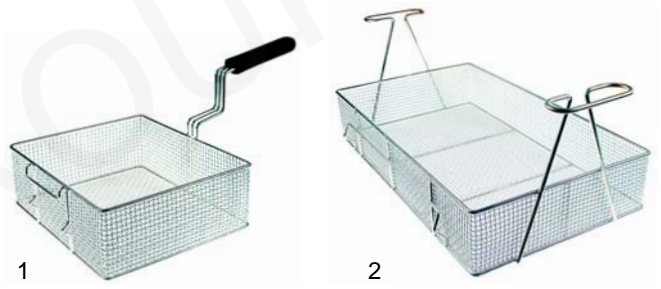

Item	Order	Description	Model	OEM
1	540952	drain tap		3964
2	540863	drain pipe	FLT	3962

Item	Order	Description	Model	OEM
1	540747	drain tap	FR8	FRIGRUBINFR8
2	540910	drain tap	FLT_M	3118

Item	Order	Description	Model	OEM
1	970375	fryer basket	FLT20	FRIGCEST20
2	970376	fryer basket	FLT30	3323