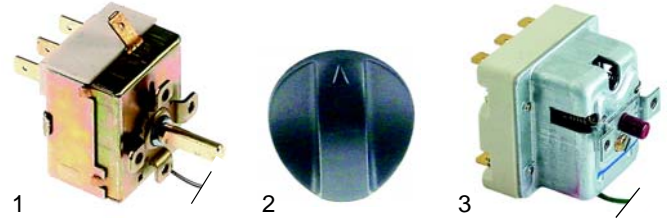

Item	Order	Description	Model	OEM
1	375543	thermostat	FR_, FLT_	3064
2	111550	knob		3096
3	375290	safety thermostat	FLT	03299/A