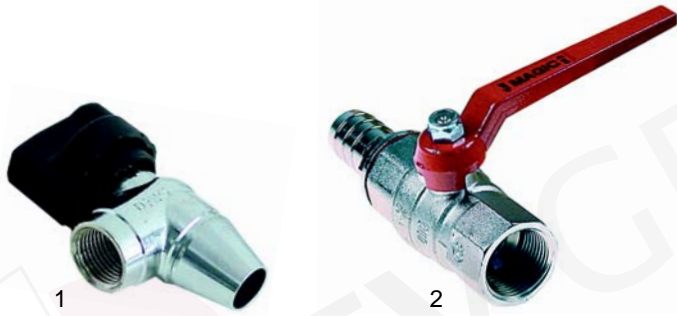

Item	Order	Description	Model	OEM
1	540747	drain tap	FR8	FRIGRUBINFR8
2	540910	drain tap	FLT_M	3118