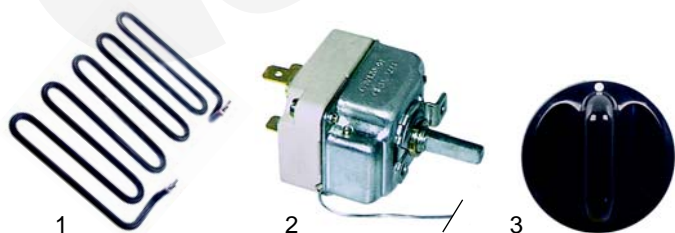

Fry tops

Item	Order	Description	Model	OEM
1	416880	1700W/230V	FRY-TOP 60	GRILLRES04
2	375002	thermostat		GRILLTERMOS
3	111584	knob		GRILLTERMOSMA