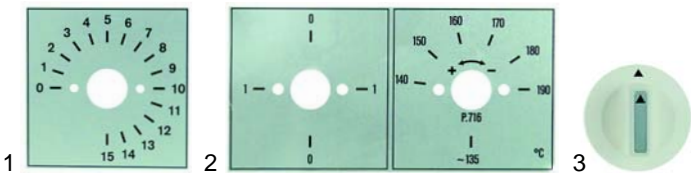

Item	Order	Description	Model	OEM
1	111931	panel/time clock	NDU_	3191
2	111932	panel/switch/thermostat	NDT_	0716
3	111930	knob		0712-02