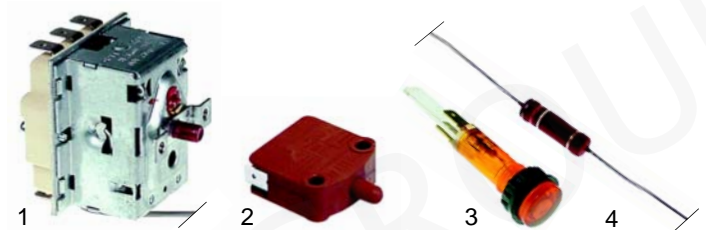

Item	Order	Description	Model	OEM
1	375766	thermostat, 3-pole	BB_	5162 3201-04
2	111944	knob		5168

Item	Order	Description	Model	OEM
1	300074	switch, 2-pole	BB7, BB55	2693-01
2	300021	switch, 3-pole	BB7T, BB10, BB13	0719
3	110231	knob	BB	5166