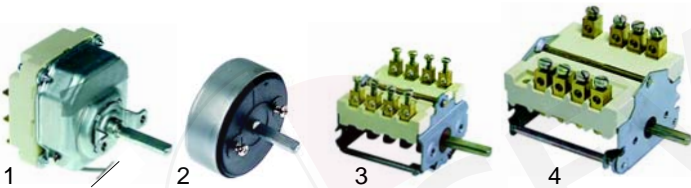

Item	Order	Description	Model	OEM
1	375766	thermostat	NDU_	3201-02
2	350166	time clock	NDT_	3190 6341
3	300021	switch, 3-pole, 16A	ND_400	0719
4	300102	switch, 3-pole, 32A	ND_200/300, ND_2200	0718