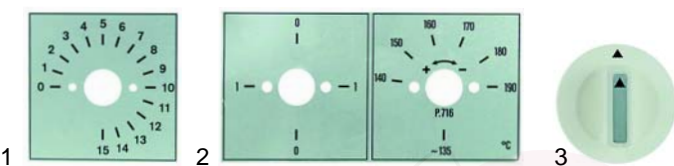

Item	Order	Description	Model	OEM
1	111931	panel/time clock		3191
2	111932	panel/switch/thermostat	P1/IT/2, C, 0, CT, M	0716
3	111930	knob		0712-02