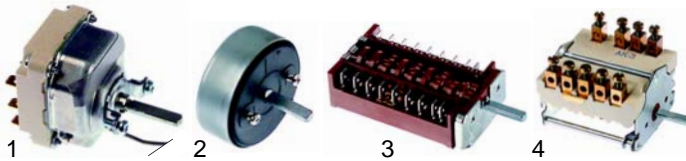

Item	Order	Description	Model	OEM
1	375763	thermostat	V	6311-SA
1	375177	thermostat	V_T	6310-SA
2	350166	time clock	V_,V_T	6341
3	346468	switch, 16A	V_	6316-51
4	346469	switch, 32A	V_T	6317-51