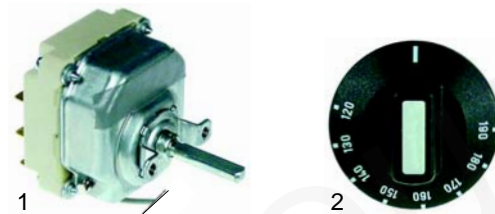

Item	Order	Description	Model	OEM
1	375766	thermostat, 3-pole	BB_	5162 3201-04
2	111944	knob		5168