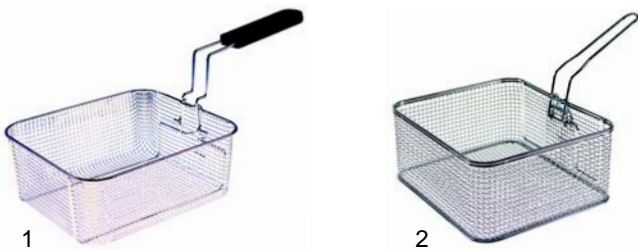

Item	Order	Description	Model	OEM
1	970474	220x260x100mm	MAXI23/30	9021-57
2	970475	285x245x12mm	MAXI60	9024-60