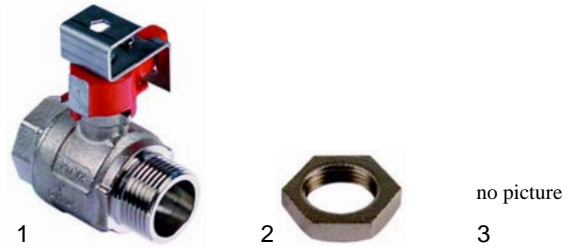

Item	Order	Description	Model	OEM
1	514362	drain tap		6431
2	514363	nut		6432
3	693766	handle		6128