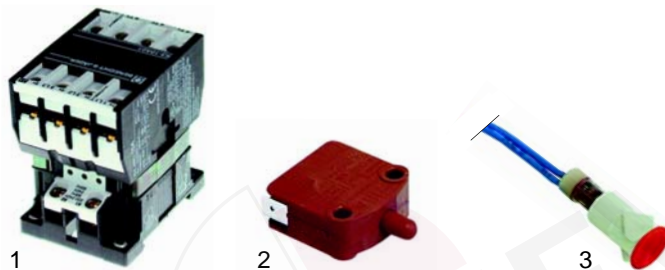

Member of the  **GEV GROUP**

Fryers (MOD. MAXI)

Item	Order	Description	Model	OEM
1	418350	2300W/230V	MAXI23	9021-61
2	418351	3000W/230V	MAXI30	9022-61
3	418352	6400W/3 phases 230V	MAXI60	9024-54

Item	Order	Description	Model	OEM
1	375769	thermostat	MAXI23,	9021-52
2	111930	knob	MAXI30,	
3	375109	safety thermostat	MAXI60	9021-53