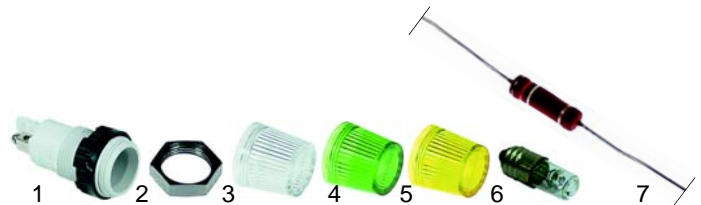

Item	Order	Description	Model	OEM
1	359685	lamp holder		3269
2	550559	nut (metal)	NDU200,	3273
3	359686	lens/clear	NDT200,	3270
4	359688	lens/green	NDU300,	3272
5	359687	lens/yellow	NDU400,	3271
6	359600	lamp, 230V	NDT400,	0739
7	359502	resistor for 400 V	NDU2200, NDT2200	0742 6328