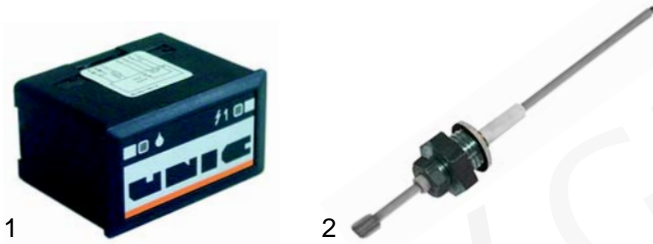

Solenoid valves (Accessories)

| Item | Order | Description |
|------|--------|------------------|
| 1 | 371090 | Plug/big |
| 2 | 371095 | O-ring (viton) |
| 3 | 371100 | O-ring (silicon) |

Pressure switches, switches

| Item | Order | Description |
|------|--------|--------------------------|
| 1 | 541021 | Pressure switch, 3 poles |
| 2 | 346127 | Switches |

Level controller

| Item | Order | Description |
|------|--------|-------------------------|
| 1 | 400558 | Level controller |
| 2 | 400020 | Level controller, 150mm |