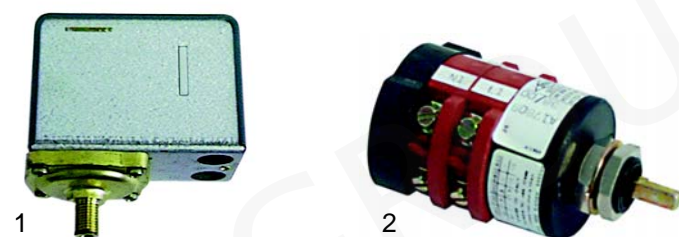

Pressure switches, switches

Item	Order	Description
1	541021	Pressure switch, 3 poles
2	346127	Switches