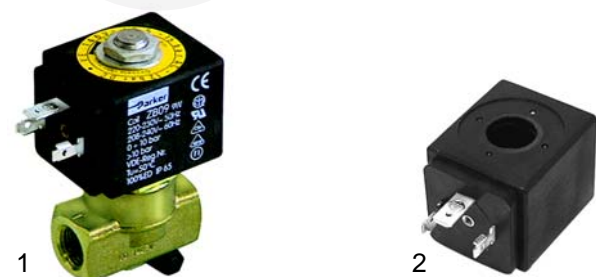

Member of the  **GEV GROUP**

Solenoid valves

Scem/Parker

| Item | Order | Description |
|------|--------|------------------------------|
| 1 | 370057 | cpl., 3 ways, 230V AC |
| 1 | 370050 | cpl., 3 ways, 24V AC |
| 2 | 370062 | Solenoid square base, 3 ways |
| 3 | 370059 | cpl., 1/4", 3 ways, 230V AC |

Scem/Parker

| Item | Order | Description |
|------|--------|-----------------------------|
| 1 | 370067 | cpl., 1/4", 2 Wege, 230V AC |
| 2 | 371029 | Magnetic coil, 230V AC |
| 2 | 371036 | Magnetic coil, 24V AC |

Lucifer

| Item | Order | Description |
|------|--------|------------------------------|
| 1 | 370053 | cpl., 3 ways, 230V AC |
| 1 | 370054 | cpl., 3 ways, 24V AC |
| 2 | 370061 | Solenoid square base, 3 ways |
| 3 | 370223 | cpl., 1/4", 3 ways, 230V AC |