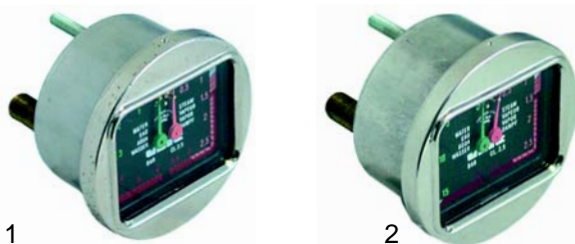

Manometer

Item	Order	Description
1	541294	Manometer, Double scale, 3,5/20 bar
2	541295	Manometer, Double scale, 3,5/6 bar