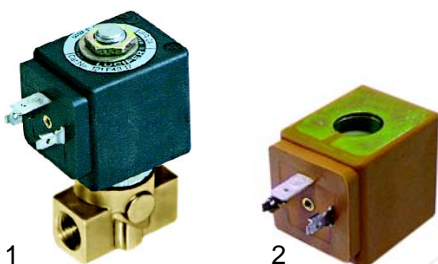

Solenoid valves

Lucifer

Item	Order	Description
1	370088	cpl., 1/4", 2 Wege, 230V AC
2	371031	Magnetic coil, 230V AC
2	371032	Magnetic coil, 24V AC