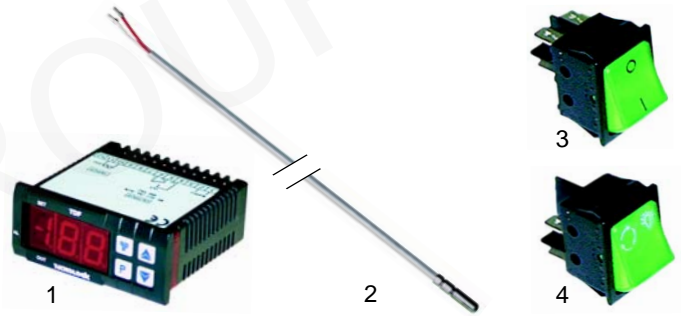

Member of the  **GEV GROUP**

Hot plates/gastroservice dry

| Item | Order | Description | Model | OEM |
|------|--------|-------------|-------|-------|
| 1 | 359621 | lamp | Vista | D9601 |
| 2 | 359663 | lamp holder | | D9501 |
| 3 | 301029 | switch | | A0403 |

| Item | Order | Description | Model | OEM |
|------|--------|----------------|-------------|-------|
| 1 | 379207 | controller | | A0716 |
| 2 | 379052 | sensor | Chef Dry 2, | D7601 |
| 3 | 301003 | switch | Chef Dry 3 | A0305 |
| 4 | 346321 | switch (light) | | A0304 |