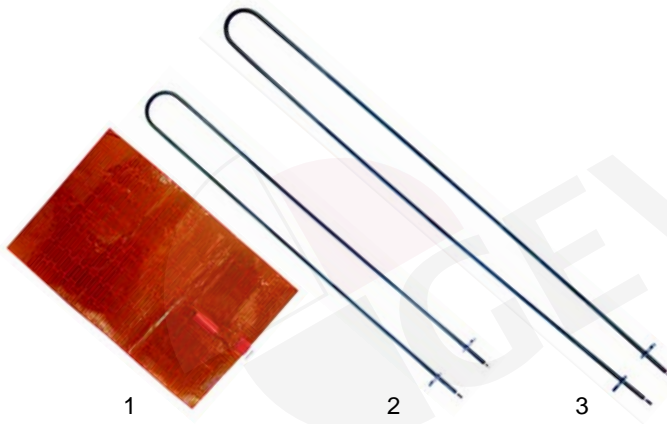

Item	Order	Description	Model	OEM
1	418012	heating element, 400W	Vista,	3154802
2	418013	heating element, 825W	Dry 1000/1200,	3014801
3	418014	heating element, 950W	Dry 1400/1600	3024801