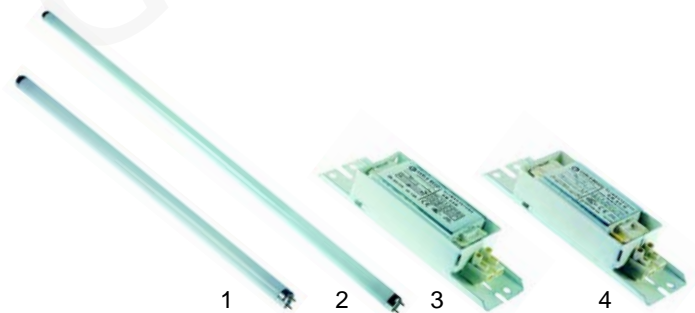

Item	Order	Description	Model	OEM
1	359371	lamp, 18W	Chef Dry 2	B6302
2	359372	lamp, 30W	Chef Dry 3	B6303
3	401141	ballast	Chef Dry 2	A6803
4	401142	ballast	Chef Dry 3	A6802