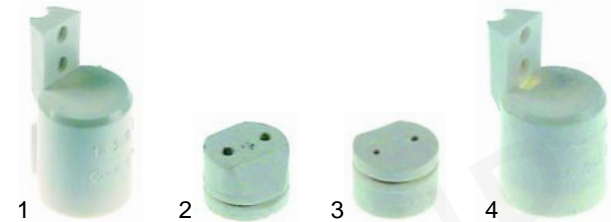

Item	Order	Description	Model	OEM
1	550844	cover		0064802
2	550845	lamp holder	Chef Bay 2,	0054804
3	550846	lamp holder	Chef Bay 3	0054805
4	550847	cover		0064801