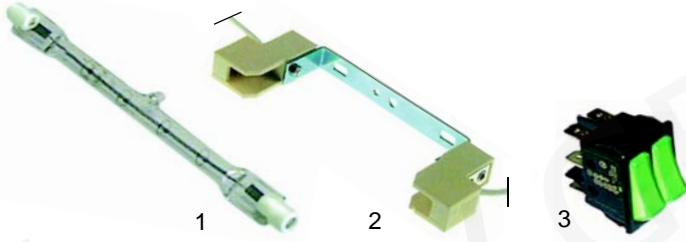

Member of the  **GEV GROUP**

Hot plates/gastroservice dry

| Item | Order | Description | Model | OEM |
|------|--------|-------------|-------|-------|
| 1 | 359621 | lamp | Vista | D9601 |
| 2 | 359663 | lamp holder | | D9501 |
| 3 | 301029 | switch | | A0403 |

| Item | Order | Description | Model | OEM |
|------|--------|----------------|-------------|-------|
| 1 | 379207 | controller | | A0716 |
| 2 | 379052 | sensor | Chef Dry 2, | D7601 |
| 3 | 301003 | switch | Chef Dry 3 | A0305 |
| 4 | 346321 | switch (light) | | A0304 |