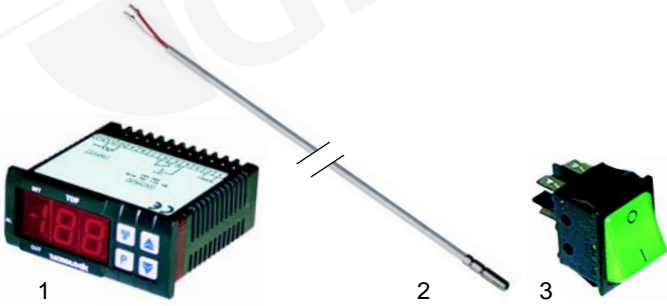

Member of the  **GEV GROUP**

Hot plates/gastroservice dry

| Item | Order | Description | Model | OEM |
|------|--------|-------------|-------|-------|
| 1 | 359621 | lamp | Vista | D9601 |
| 2 | 359663 | lamp holder | | D9501 |
| 3 | 301029 | switch | | A0403 |

| Item | Order | Description | Model | OEM |
|------|--------|----------------|-------------|-------|
| 1 | 379207 | controller | | A0716 |
| 2 | 379052 | sensor | Chef Dry 2, | D7601 |
| 3 | 301003 | switch | Chef Dry 3 | A0305 |
| 4 | 346321 | switch (light) | | A0304 |

| Item | Order | Description | Model | OEM |
|------|--------|-------------|------------------|-------|
| 1 | 379207 | controller | Vista, Base, Dry | A0716 |
| 2 | 379052 | sensor | | D7601 |
| 3 | 301003 | switch | Base, Dry | A0305 |