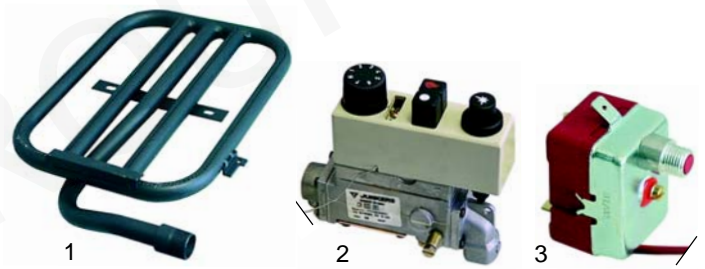

Item	Order	Description	Model	OEM
1	105433	burner		4715021000
2	101167	controller, 135° - 200°C	Fryer	6030039900
3	375196	safety thermostat, 240°C		6030040000

Item	Order	Description	Model	OEM
1	101073	gas tap	roasting tray, L350, L700	3711510400 3711410300
2	101192	gas tap (from No. 910521)		3711579010
3	110148	knob		6030010500
4	101051	solenoid coil		6030058500