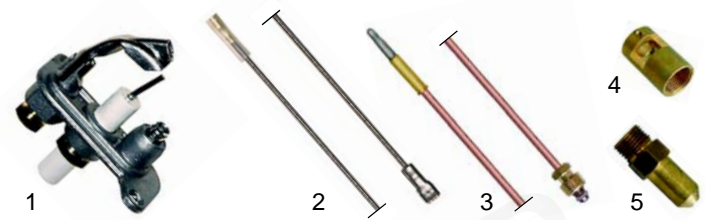

Phone: +49 (0)89 745572-0  
Fax: +49 (0)89 745572-83  
order@gev-online.com  
www.gev-online.com

Member of the  **GEV GROUP**

Item	Order	Description	Model	OEM
1	105432	burner	roasting tray, L350, L700	5711502000 5711401900 5711502210
2	102054	thermocouple		5711401900
3	102067	nut, M8x1		-

Item	Order	Description	Model	OEM
1	105433	burner		4715021000
2	101167	controller, 135° - 200°C	Fryer	6030039900
3	375196	safety thermostat, 240°C		6030040000

Item	Order	Description	Model	OEM
1	101073	gas tap	roasting tray, L350, L700	3711510400 3711410300
2	101192	gas tap (from No. 910521)		3711579010
3	110148	knob		6030010500
4	101051	solenoid coil		6030058500