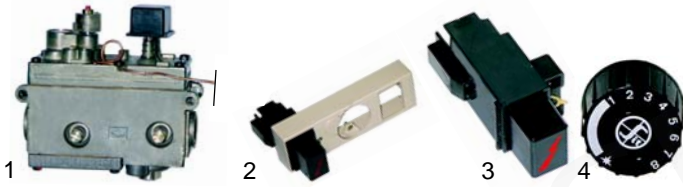

Item	Order	Description	Model	OEM
1	101385	Minisit controller		40110215
2	101136	piezoelectric igniter with fixing	Fryer	-
3	100001	piezoelectric igniter		-
4	110068	knob		-