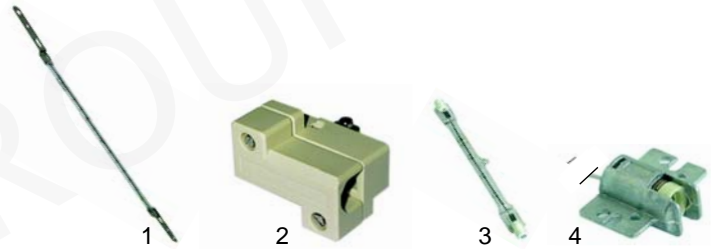

Member of the  **GEV GROUP**

| Item | Order | Description | Model | OEM |
|------|--------|---------------------|--------------|----------|
| 1 | 105245 | burner | RGS | 30110144 |
| 2 | 105246 | burner | KG | 30110145 |
| 3 | 102232 | thermocouple, 220mm | KG | 40110304 |
| 3 | 102055 | thermocouple, 450mm | RGS, München | 40110305 |

| Item | Order | Description | Model | OEM |
|------|--------|-------------|-------|----------|
| 1 | 359617 | 1000W/230V | | 40130401 |
| 2 | 359710 | lamp holder | | 40130404 |
| 3 | 359620 | 300W/230V | | 40130403 |
| 4 | 359648 | lamp holder | | 40130406 |