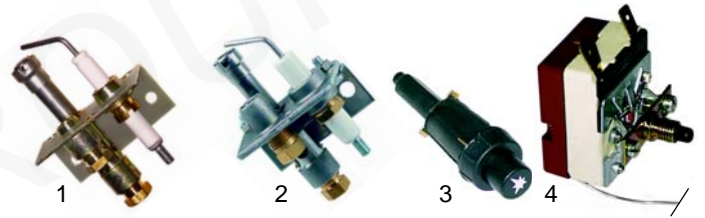

Item	Order	Description	Model	OEM
1	no longer available	pilot burner		40110302
2	100143	pilot burner/spare kit	fryer	
3	100008	piezoelectric igniter		40110301
4	375616	safety thermostat		40110303