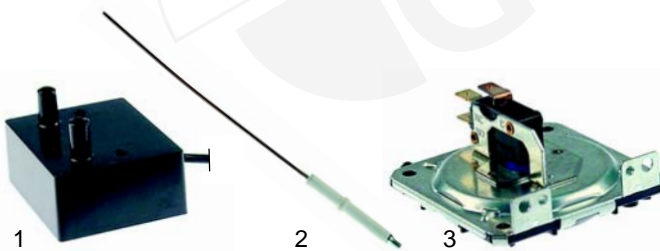

Item	Order	Description	Model	OEM
1	101017	ignition unit		ELET0135
2	102339	electrode	Synthesis (gas)	Agas0014
3	541348	pressure switch		ELET0130

Z

Suitable for Zanolli