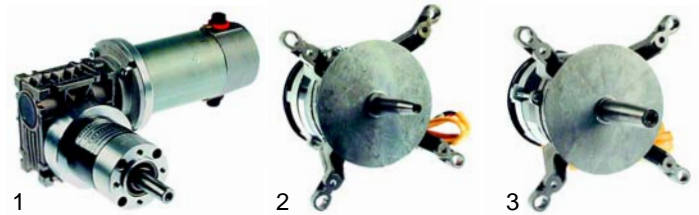

Item	Order	Description	Model	OEM
1	500809	gear motor	universal	MOTO0052
2	500650	air ciculation motor	05/40	MOTO0003
3	500651	air ciculation motor	08/50, 10/75	MOTO0030