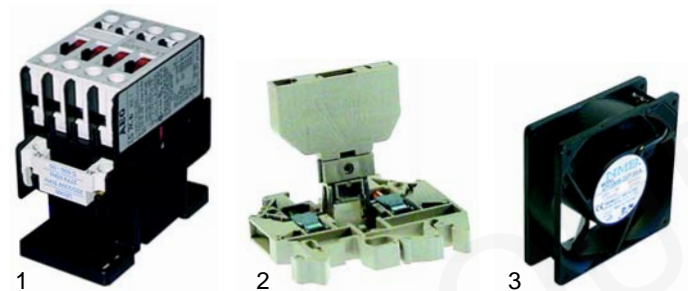

Item	Order	Description	Model	OEM
1	380261	contactor		ELET0002
2	550691	safeguard clamp		ELET0058
3	601080	fan		VENT0012