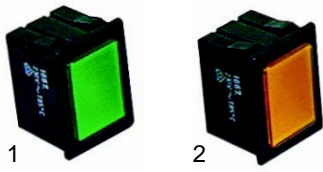

Pizza ovens (pass)

Front screens

Item	Order	Description	Model	OEM
1	101017	ignition unit	Citizen	ELET0135
2	102339	electrode		AGHS0014

Item	Order	Description	Model	OEM
1	380015	energy regulator	Synthesis/E (manual)	TERM001
2	111741	knob		MANI002
3	300189	potentiometer	Synthesis-gas/electrical (manual)	ELET0200
4	111748	knob		MANI002

Components (mechanical)

Item	Order	Description	Model	OEM
1	693384	hinge (right)	Polis	UPP0207 UPP0139
2	693385	hinge (left)		UPP0206 UPP0140

Item	Order	Description	Model	OEM
1	375002	thermostat		ELET0013
2	301020	push button	Synthesis (gas)	INTE0012
3	359791	signal lamp		LAMP0007
4	346361	changer switch		INTE0011

Item	Order	Description	Model	OEM
1	693386	spring (right)	Polis, Citizen	SPRI0010
2	693387	spring (left)		SPRI0009
3	900456	gasket		GUAR0010

Item	Order	Description	Model	OEM
1	301001	switch	Synthesis (gas/ electric)	INTE0004
2	301002	switch		INTE0009
3	301003	switch		INTE0010