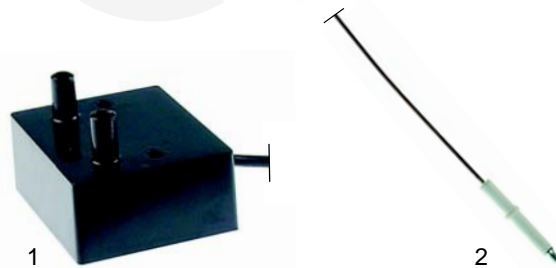

Pizza ovens (pass)

Front screens

Item	Order	Description	Model	OEM
1	101017	ignition unit	Citizen	ELET0135
2	102339	electrode		AGHS0014