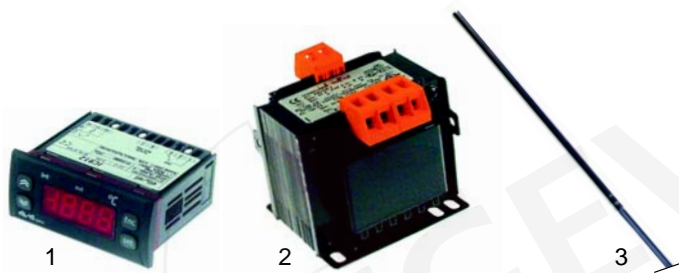

Item	Order	Description	Model	OEM
1	379204	thermometer		
2	379062	sensor TCJ	ELP501/502, 2nd generation	
3	379054	transformer		

Item	Order	Description	Model	OEM
1	375101	thermostat, 370°C	ELP1, ELP2	
1	375132	thermostat, 500°C	ELP500/501/502	
2	110189	knob	universal	
3	110537	symbol ring		

Item	Order	Description	Model	OEM
1	375065	safety thermostat		TERM0005
2	359068	lamp holder		
3	359611	lamp, 40W	universal	

Pos.	Order	Description	Model	OEM
1	700085	window glass	ELP1/501/502	

Ovens and pizza ovens

Item	Order	Description	Model	OEM
1	401200	keypad board	Polis	ELET0149
2	401201	main p.c.b.		ELET0148
3	379941	sensor (J)		TERM0020

Item	Order	Description	Model	OEM
1	301003	switch	Citizen	INTE0010
2	301002	switch		INTE0009
3	346361	switch		INTE0011
4	359178	signal lamp/green		LAMP0006
5	359180	signal lamp/yellow		LAMP0002

Item	Order	Description	Model	OEM
1	379568	elctronic controller	Citizen	TERM0012
2	401198	transformer		ELET0094
3	379941	sensor (J)		TERM0020

Item	Order	Description	Model	OEM
1	375065	safety thermostat	Polis, Citizen, gas	TERM0005
2	380261	contactor	Polis	ELET0002
3	550691	safeguard clamp	-	ELET0058