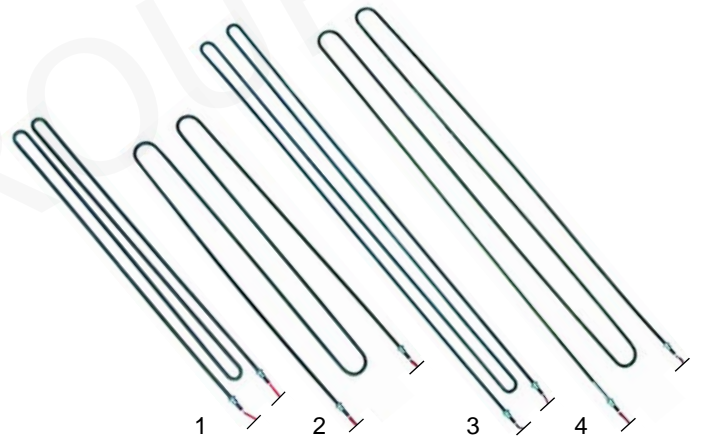

Item	Order	Description	Model	OEM
1	418113	1000W/220V (in the front)	Polis T2/4	RESI0068
2	418116	1000W/220v (at the back)		RESI0051
3	418114	1300W/220V (in the front)	Polis T3/6	RESI0069
4	418115	1300W/220V (at the back)		RESI0052