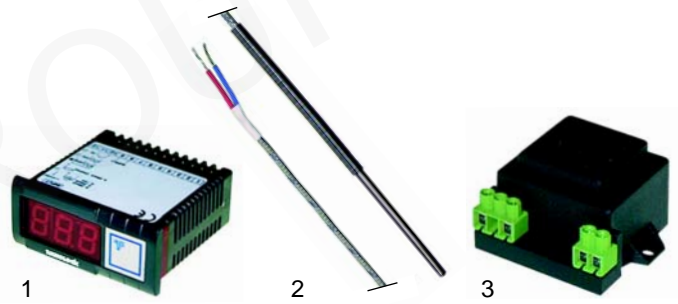

Member of the  **GEV GROUP**

Z

Suitable for Zanolli

Pizza ovens (old series)

Item	Order	Description	Model	OEM
1	415528	2000W/230V	ELP2/4	
2	416432	2500W/230V	ELP500	

Item	Order	Description	Model	OEM
1	415524	1100W/230V	ELP1/ELP501/1G	
1	415525	1100W/400V	ELP501/2G	
2	415527	1500W/230V	ELP502/1G	
2	415526	1500W/400V	ELP502/2G	

Item	Order	Description	Model	OEM
1	301001	switch, 230V		INTE0004
2	301003	switch, 230V		INTE0010
3	359156	signal lamp		LAMP0002
4	359157	signal lamp	universal	LAMP0006

Item	Order	Description	Model	OEM
1	379034	thermostat		
2	345574	switch	ELP501/502, 1st generation	
3	110205	knob		

Item	Order	Description	Model	OEM
1	379204	thermometer		
2	379062	sensor TCJ	ELP501/502, 2nd generation	
3	379054	transformer		

Item	Order	Description	Model	OEM
1	375101	thermostat, 370°C	ELP1, ELP2	
1	375132	thermostat, 500°C	ELP500/501/502	
2	110189	knob	universal	
3	110537	symbol ring		