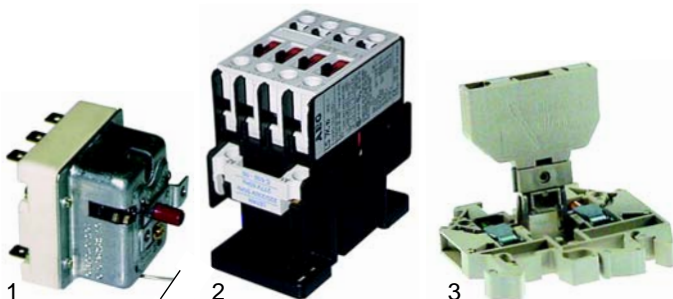

Item	Order	Description	Model	OEM
1	379204	thermometer		
2	379062	sensor TCJ	ELP501/502, 2nd generation	
3	379054	transformer		

Item	Order	Description	Model	OEM
1	375101	thermostat, 370°C	ELP1, ELP2	
1	375132	thermostat, 500°C	ELP500/501/502	
2	110189	knob	universal	
3	110537	symbol ring		

Item	Order	Description	Model	OEM
1	375065	safety thermostat		TERM0005
2	359068	lamp holder		
3	359611	lamp, 40W	universal	

Pos.	Order	Description	Model	OEM
1	700085	window glass	ELP1/501/502	

Ovens and pizza ovens

Item	Order	Description	Model	OEM
1	401200	keypad board	Polis	ELET0149
2	401201	main p.c.b.		ELET0148
3	379941	sensor (J)		TERM0020

Item	Order	Description	Model	OEM
1	301003	switch	Citizen	INTE0010
2	301002	switch		INTE0009
3	346361	switch		INTE0011
4	359178	signal lamp/green		LAMP0006
5	359180	signal lamp/yellow		LAMP0002

Item	Order	Description	Model	OEM
1	379568	elctronic controller	Citizen	TERM0012
2	401198	transformer		ELET0094
3	379941	sensor (J)		TERM0020

Item	Order	Description	Model	OEM
1	375065	safety thermostat	Polis, Citizen, gas	TERM0005
2	380261	contactor	Polis	ELET0002
3	550691	safeguard clamp	-	ELET0058