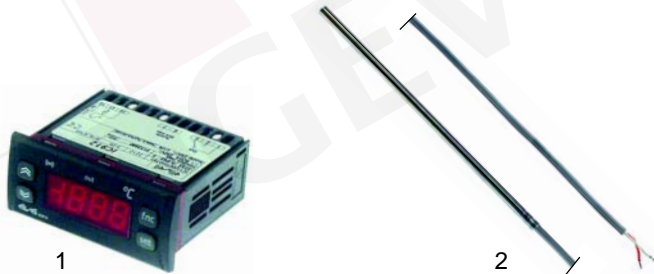

Item	Order	Description	Model	OEM
1	379568	elctronic controller	Synthesis (electrical)	TERM0012
2	379941	sensor	08/50	TERM0020
2	379942	sensor	10/75	TERM0018