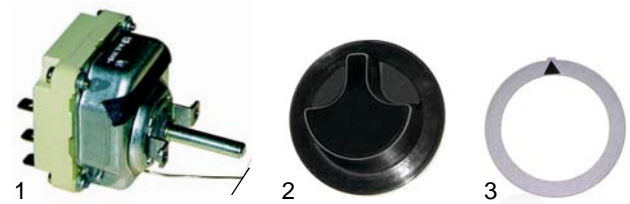

Item	Order	Description	Model	OEM
1	375101	thermostat, 370°C	ELP1, ELP2	
1	375132	thermostat, 500°C	ELP500/501/502	
2	110189	knob	universal	
3	110537	symbol ring