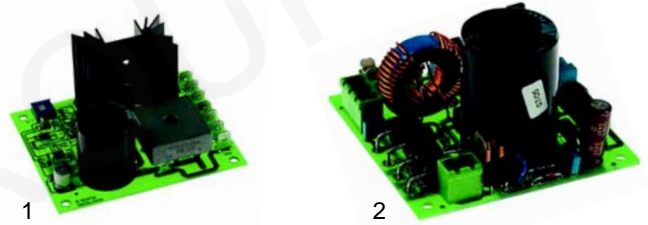

Item	Order	Description	Model	OEM
1	401206	motor card	manual version	ELET0203
2	401207	motor card	electronic version	ELET0213