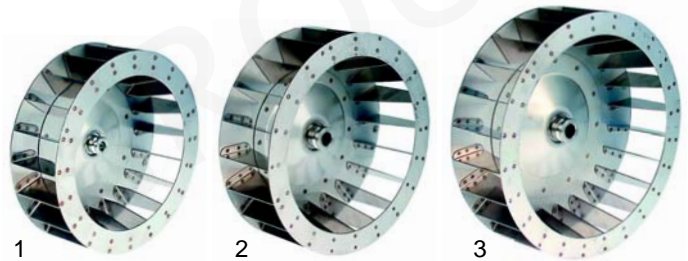

Item	Order	Description	Model	OEM
1	601215	fan wheel, Ø250mm	05/40	VENT0001
2	601216	fan wheel, Ø300mm	08/50	VENT0018
3	601217	fan wheel, Ø335mm	10/75	VENT0015