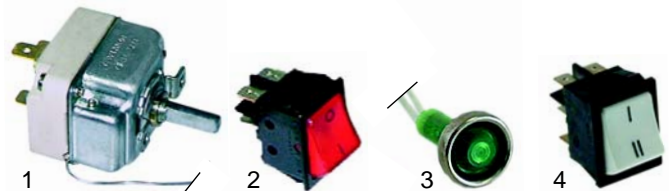

Components (gas)

Item	Order	Description	Model	OEM
1	101984	valve	Citizen	gasI0007
2	102338	ignition control module		ELET

Item	Order	Description	Model	OEM
1	693375	window glass	Polis T2/4, Citizen 9	CRIS0025
2	693376	window glass	Polis T3/6	CRIS0028
3	693377	window glass	Citizen 6	CRIS0026

Pizza ovens (pass)

Front screens

Item	Order	Description	Model	OEM
1	101017	ignition unit	Citizen	ELET0135
2	102339	electrode		AGHS0014

Item	Order	Description	Model	OEM
1	380015	energy regulator	Synthesis/E (manual)	TERM001
2	111741	knob		MANI002
3	300189	potentiometer	Synthesis-gas/electrical (manual)	ELET0200
4	111748	knob		MANI002

Components (mechanical)

Item	Order	Description	Model	OEM
1	693384	hinge (right)	Polis	UPP0207 UPP0139
2	693385	hinge (left)		UPP0206 UPP0140

Item	Order	Description	Model	OEM
1	375002	thermostat		ELET0013
2	301020	push button	Synthesis (gas)	INTE0012
3	359791	signal lamp		LAMP0007
4	346361	changer switch		INTE0011