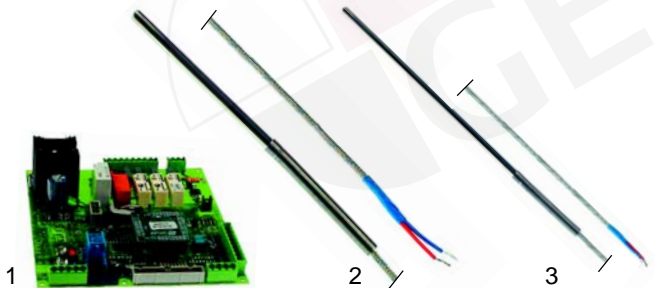

Item	Order	Description	Model	OEM
1	401205	main p.c.b.	electrical/gas	ELET0212
2	379943	sensor PT1000	5/40, 8/50	TERM0019
3	379944	sensor PT1000	10/75	TERM0022