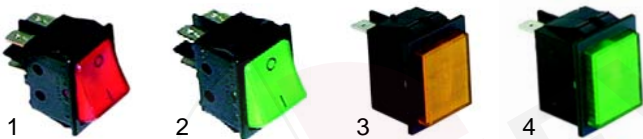

Member of the  **GEV GROUP**

Z

Suitable for Zanolli

Pizza ovens (old series)

Item	Order	Description	Model	OEM
1	415528	2000W/230V	ELP2/4	
2	416432	2500W/230V	ELP500	

Item	Order	Description	Model	OEM
1	415524	1100W/230V	ELP1/ELP501/1G	
1	415525	1100W/400V	ELP501/2G	
2	415527	1500W/230V	ELP502/1G	
2	415526	1500W/400V	ELP502/2G	

Item	Order	Description	Model	OEM
1	301001	switch, 230V		INTE0004
2	301003	switch, 230V		INTE0010
3	359156	signal lamp		LAMP0002
4	359157	signal lamp	universal	LAMP0006

Item	Order	Description	Model	OEM
1	379034	thermostat		
2	345574	switch	ELP501/502, 1st generation	
3	110205	knob		

Item	Order	Description	Model	OEM
1	379204	thermometer		
2	379062	sensor TCJ	ELP501/502, 2nd generation	
3	379054	transformer		

Item	Order	Description	Model	OEM
1	375101	thermostat, 370°C	ELP1, ELP2	
1	375132	thermostat, 500°C	ELP500/501/502	
2	110189	knob	universal	
3	110537	symbol ring		

Item	Order	Description	Model	OEM
1	401200	keypad board	Polis	ELET0149
2	401201	main p.c.b.		ELET0148
3	379941	sensor (J)		TERM0020

Item	Order	Description	Model	OEM
1	301003	switch	Citizen	INTE0010
2	301002	switch		INTE0009
3	346361	switch		INTE0011
4	359178	signal lamp/green		LAMP0006
5	359180	signal lamp/yellow		LAMP0002