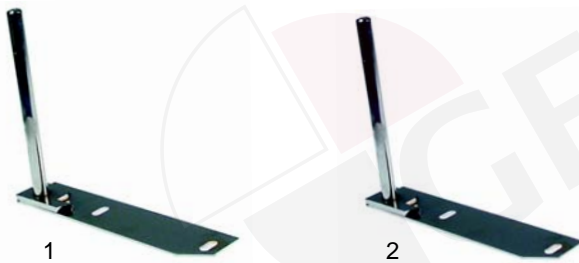

Components (mechanical)

Item	Order	Description	Model	OEM
1	693384	hinge (right)	Polis	UPP0207 UPP0139
2	693385	hinge (left)		UPP0206 UPP0140