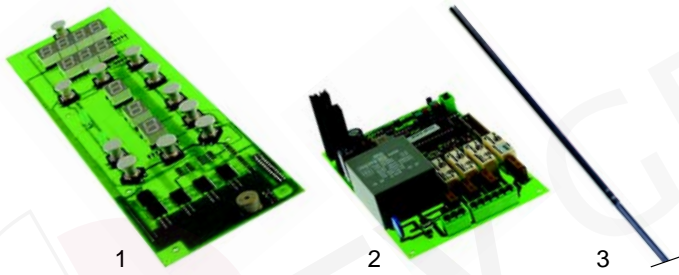

Item	Order	Description	Model	OEM
1	301001	switch, 230V		INTE0004
2	301003	switch, 230V		INTE0010
3	359156	signal lamp		LAMP0002
4	359157	signal lamp	universal	LAMP0006

Item	Order	Description	Model	OEM
1	379034	thermostat		
2	345574	switch	ELP501/502, 1st generation	
3	110205	knob		

Item	Order	Description	Model	OEM
1	379204	thermometer		
2	379062	sensor TCJ	ELP501/502, 2nd generation	
3	379054	transformer		

Item	Order	Description	Model	OEM
1	375101	thermostat, 370°C	ELP1, ELP2	
1	375132	thermostat, 500°C	ELP500/501/502	
2	110189	knob	universal	
3	110537	symbol ring		

Item	Order	Description	Model	OEM
1	401200	keypad board	Polis	ELET0149
2	401201	main p.c.b.		ELET0148
3	379941	sensor (J)		TERM0020

Item	Order	Description	Model	OEM
1	301003	switch	Citizen	INTE0010
2	301002	switch		INTE0009
3	346361	switch		INTE0011
4	359178	signal lamp/green		LAMP0006
5	359180	signal lamp/yellow		LAMP0002

Item	Order	Description	Model	OEM
1	379568	elctronic controller	Citizen	TERM0012
2	401198	transformer		ELET0094
3	379941	sensor (J)		TERM0020

Item	Order	Description	Model	OEM
1	375065	safety thermostat	Polis, Citizen, gas	TERM0005
2	380261	contactor	Polis	ELET0002
3	550691	safeguard clamp	-	ELET0058