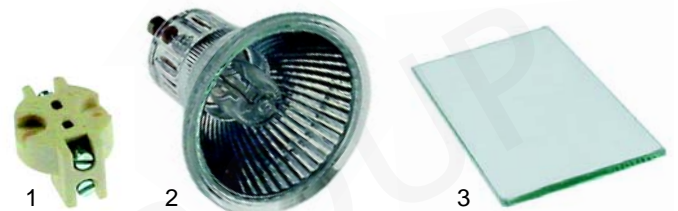

Item	Order	Description	Model	OEM
1	359664	lamp holder	Polis	LAMP0021
2	359665	halogen lamp		LAMP0037
3	693379	lens		ELET0226
				CRIS0006