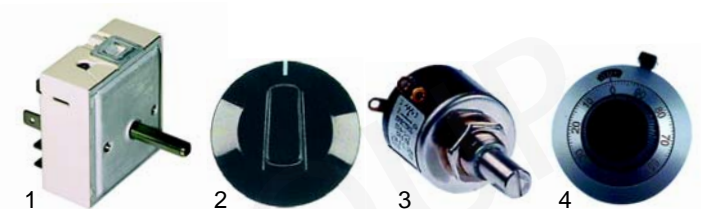

Components (gas)

Item	Order	Description	Model	OEM
1	101984	valve	Citizen	gasI0007
2	102338	ignition control module		ELET

Item	Order	Description	Model	OEM
1	693375	window glass	Polis T2/4, Citizen 9	CRIS0025
2	693376	window glass	Polis T3/6	CRIS0028
3	693377	window glass	Citizen 6	CRIS0026

Pizza ovens (pass)

Front screens

Item	Order	Description	Model	OEM
1	101017	ignition unit	Citizen	ELET0135
2	102339	electrode		AGHS0014

Item	Order	Description	Model	OEM
1	380015	energy regulator	Synthesis/E (manual)	TERM001
2	111741	knob		MANI002
3	300189	potentiometer	Synthesis-gas/electrical (manual)	ELET0200
4	111748	knob		MANI002