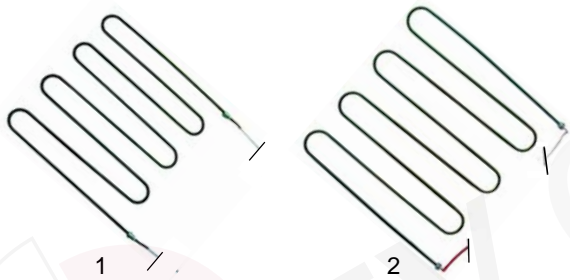

Pizza ovens (old series)

Item	Order	Description	Model	OEM
1	415528	2000W/230V	ELP2/4	
2	416432	2500W/230V	ELP500