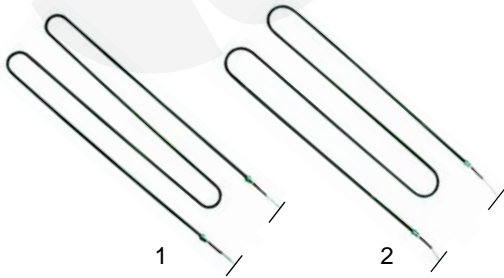

Item	Order	Description	Model	OEM
1	415524	1100W/230V	ELP1/ELP501/1G	
1	415525	1100W/400V	ELP501/2G	
2	415527	1500W/230V	ELP502/1G	
2	415526	1500W/400V	ELP502/2G