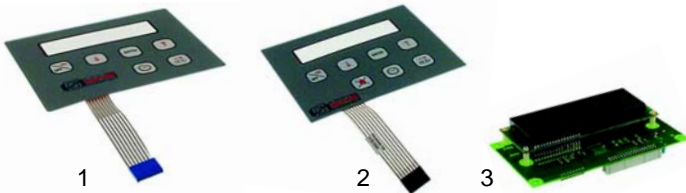

Item	Order	Description	Model	OEM
1	401202	keypad	electrical	ELET0165
2	401203	keypad	gas	ELET0153
3	401204	display board	electrical/gas	ELET0155