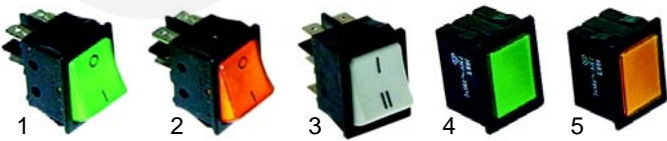

Item	Order	Description	Model	OEM
1	379204	thermometer		
2	379062	sensor TCJ	ELP501/502, 2nd generation	
3	379054	transformer		

Item	Order	Description	Model	OEM
1	375101	thermostat, 370°C	ELP1, ELP2	
1	375132	thermostat, 500°C	ELP500/501/502	
2	110189	knob	universal	
3	110537	symbol ring		

Item	Order	Description	Model	OEM
1	375065	safety thermostat		TERM0005
2	359068	lamp holder		
3	359611	lamp, 40W	universal	

Pos.	Order	Description	Model	OEM
1	700085	window glass	ELP1/501/502	

Ovens and pizza ovens

Item	Order	Description	Model	OEM
1	401200	keypad board	Polis	ELET0149
2	401201	main p.c.b.		ELET0148
3	379941	sensor (J)		TERM0020

Item	Order	Description	Model	OEM
1	301003	switch	Citizen	INTE0010
2	301002	switch		INTE0009
3	346361	switch		INTE0011
4	359178	signal lamp/green		LAMP0006
5	359180	signal lamp/yellow		LAMP0002

Item	Order	Description	Model	OEM
1	379568	elctronic controller	Citizen	TERM0012
2	401198	transformer		ELET0094
3	379941	sensor (J)		TERM0020

Item	Order	Description	Model	OEM
1	375065	safety thermostat	Polis, Citizen, gas	TERM0005
2	380261	contactor	Polis	ELET0002
3	550691	safeguard clamp	-	ELET0058