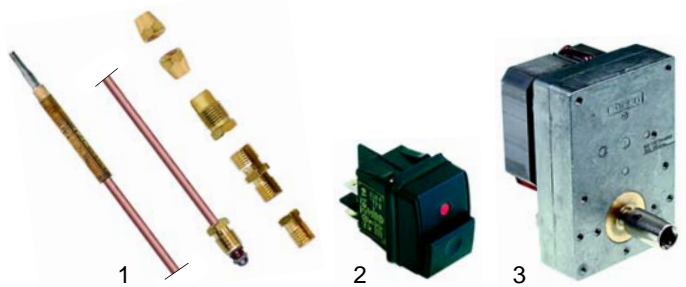

Item	Order	Description	Model	OEM
1	102006	thermocouple		04ZCCO0050, THERMO1200
2	301084	switch	RPG 3, RPG 4, RPG 6	03EDIN0050, INTMB
3	500800	motor		03KEMP0060, MOTRP

Item	Order	Description	Model	OEM
1	693491	skewer		01FABR0020
2	693492	skewer clamp/long	RPG 3, RPG 4, RPG 6	45DIV0000
3	693489	skewer clamp/single		33FATO0060
4	693490	skewer clamp/double		33FATO0040

Chicken grills (electrical)

Item	Order	Description	Model	OEM
1	418348	1500W/230V, 810mm	RPE 3, RPE 4, RPE 6	03EFBL0030
2	418349	1700W/230V, 920mm		03EFBL0050

Item	Order	Description	Model	OEM
1	301084	switch/heater		03EDIN0050, EDIN005
2	300020	switch/motor	RPE 3, RPE 4, RPE 6	03EDCO0010, EDCO001
3	500800	motor		03KEMO0060, motor-RPE