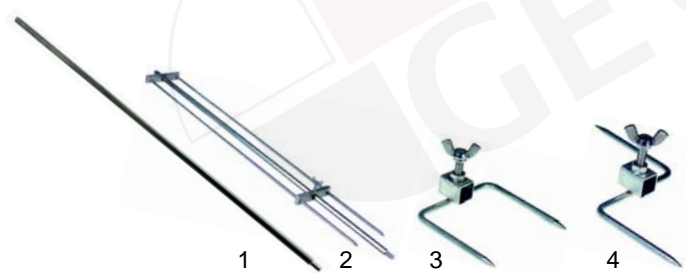

Phone: +49 (0)89 745572-0
Fax: +49 (0)89 745572-83
order@gev-online.com
www.gev-online.com

Member of the  **GEV GROUP**

Chicken grills (gas)

Item	Order	Description	Model	OEM
1	105934	burner		04ZCBR0050, RAD785
2	101491	gas tap	RPG 3, RPG 4, RPG 6	042CCO0110, ROBGAZ
3	111937	knob		04ZCCO0010, MANROBGAZ

Item	Order	Description	Model	OEM
1	102006	thermocouple		04ZCCO0050, THERMO1200
2	301084	switch	RPG 3, RPG 4, RPG 6	03EDIN0050, INTMB
3	500800	motor		03KEMP0060, MOTRP

Item	Order	Description	Model	OEM
1	693491	skewer		01FABR0020
2	693492	skewer clamp/long	RPG 3, RPG 4, RPG 6	45DIV0000
3	693489	skewer clamp/single		33FATO0060
4	693490	skewer clamp/double		33FATO0040

Chicken grills (electrical)

Item	Order	Description	Model	OEM
1	418348	1500W/230V, 810mm	RPE 3, RPE 4, RPE 6	03EFBL0030
2	418349	1700W/230V, 920mm		03EFBL0050

Item	Order	Description	Model	OEM
1	301084	switch/heater		03EDIN0050, EDIN005
2	300020	switch/motor	RPE 3, RPE 4, RPE 6	03EDCO0010, EDCO001
3	500800	motor		03KEMO0060, motor-RPE