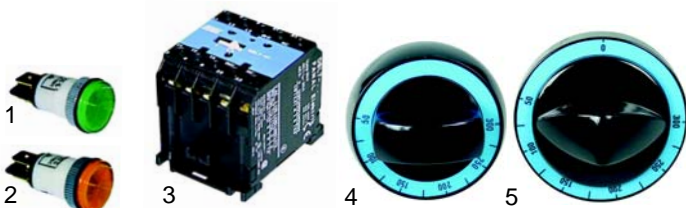

Item	Order	Description	Model	OEM
1	359049	signal lamp (green)	70/70 BRE,	66300000
2	359050	signal lamp (yellow)	90/80 BRE,	66300100
3	380213	contactor	90/120 BRE	66106600
4	110686	knob, 72mm	70 series	61201900
5	110687	knob, 82mm	90 series	91200500