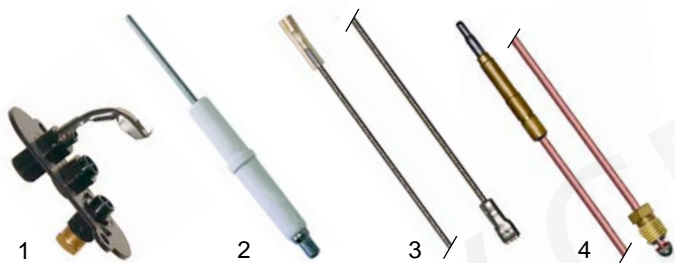

Item	Order	Description	Model	OEM
1	100050	pilot burner	70/70 BRG	67201300 67201700
2	100701	electrode	90/80 BRG	67201500
3	100025	ignition cable	90/120 BRG	66605100
4	102041	thermocouple, 1500mm		67200100