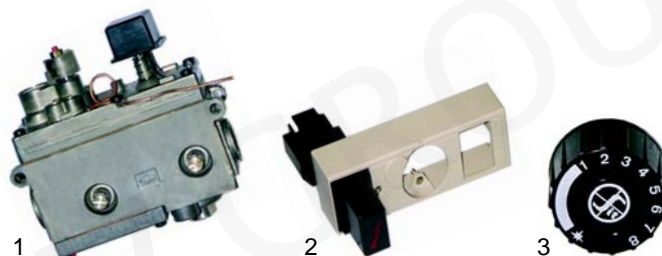

Item	Order	Description	Model	OEM
1	101132	Minisite controller		67102900
2	101136	cover with piezoelectric igniter	70/70 BRG	
			90/80 BRG	
3	110068	knob	90/120 BRG	67106600