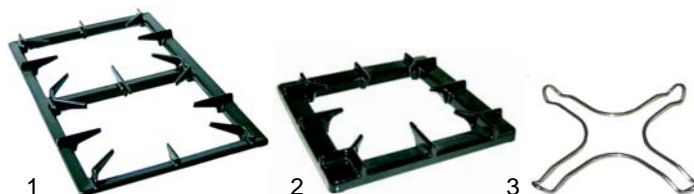

Item	Order	Description	Model	OEM
1	210132	top grate	70series	68100800
2	210137	top grate	90/110series	68101900
3	210050	reducing star	universal	-