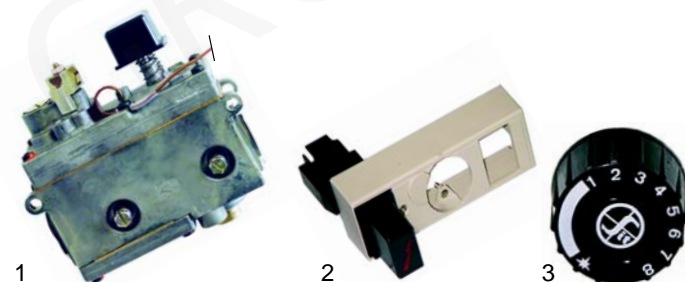

Item	Order	Description	Model	OEM
1	101678	Minisit controller	70/_ FRG,	67102500
2	101136	cover with piezoelectric igniter	90/_ FRG_,	-
3	110068	knob	110/_ FRG	67100600