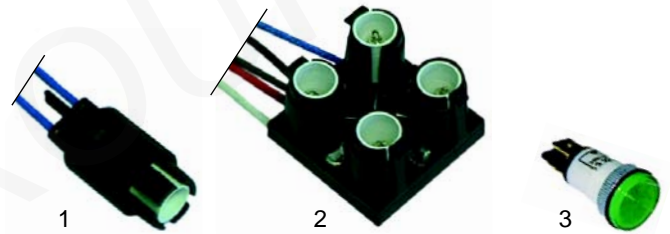

Item	Order	Description	Model	OEM
1	359327	residual temperature display/single	-	-
2	359326	residual temperature display 4-compartment	65/70 series, 90/110 series	-
3	359049	signal lamp, 400V	-	6630000