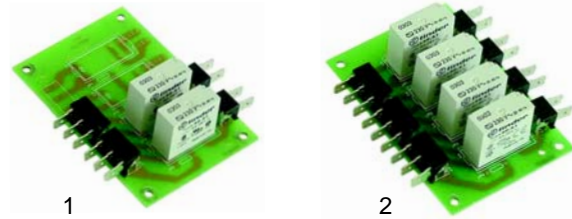

Item	Order	Description	Model	OEM
1	400708	relay plate/2-compartment	90/110 series	-
2	400709	relay plate/4-compartment	-	-