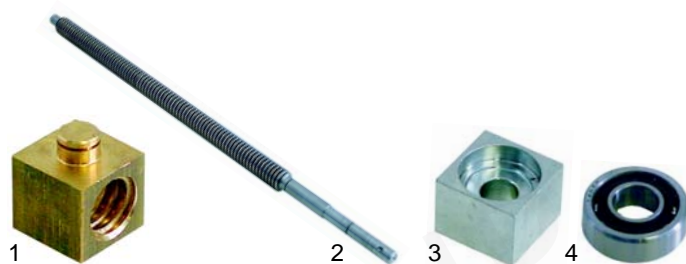

Tilting bratt pans (mechanical)

Item	Order	Description	Model	OEM
1	693083	threaded bush		64106600
2	693084	threaded rod	70/70 BRG,	64106500
3	693085	bearing bush	70/70 BRE	64106700
4	693086	bearing		06501503500