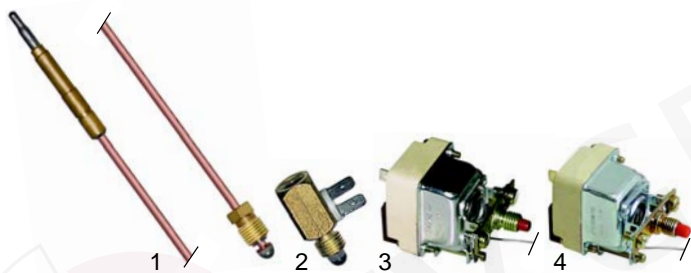

55.10542.814 55.10542.827

Item	Order	Description	Model	OEM
1	102040	thermocouple, 500mm	60/_FRG,	67202500
2	101265	interrupter, M9x1	65/_FRG,	67202000
			70/_FRG13, 90/_FRG_,	
			110/_FRG_	
3	390062	safety thermostat	60/_FRG,	66102100
			65/_FRG	
4	375319	safety thermostat	70/_FRG13, 90/_FRG_,	66103400
			110/_FRG_