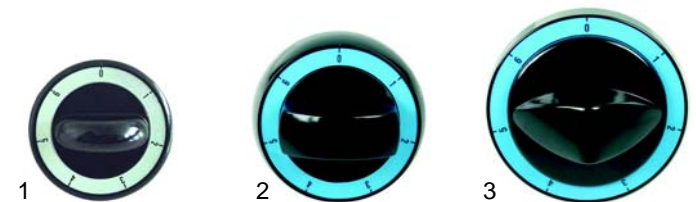

Item	Order	Description	Model	OEM
1	110675	knob, 62mm	60/65 series	61200200
2	110676	knob, 72mm	70 series	61201800
3	110677	knob, 82mm	90/110series	91201100