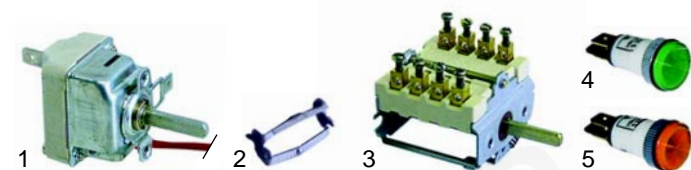

Item	Order	Description	Model	OEM
1	375321	thermostat, 1-pole		66107000
2	550060	retainer	60/40 BME, 60/70 BME	66101300
3	300080	switch		66100000
4	359291	signal lamp, 400V, 12mm		66304300
5	359290	signal lamp, 400V, 12mm		66304400