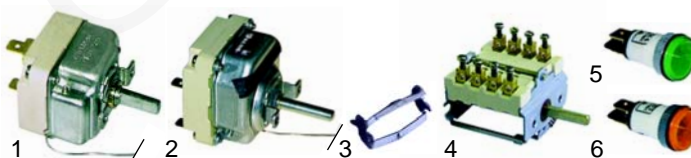

Item	Order	Description	Model	OEM
1	375001	thermostat, 1-pole	65/40 BME, 70/40 BME, 90/40 BME	66100400
2	375143	thermostat, 3-pole	65/70 BME, 70/70 BME, 90/80 BME	66100500
3	550060	retainer		66101300
4	300080	switch	65/_ BME, 70/_ BME, 90/_ BME	66100000
5	359049	signal lamp/green, 400V, 13mm		66300000
6	359050	signal lamp/yellow, 400V, 13mm		66300100