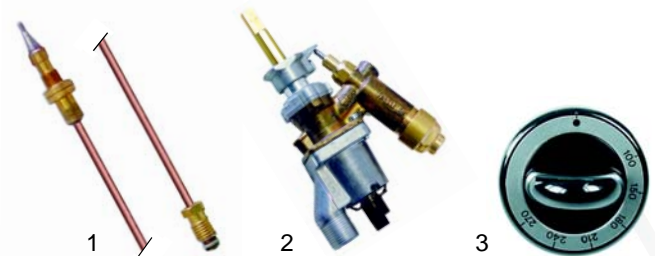

Item	Order	Description	Model	OEM
1	102153	thermocouple, 1200mm	-	67212300
2	101691	gas thermostat	60/60CFG	67107200
3	110682	knob	-	61204200