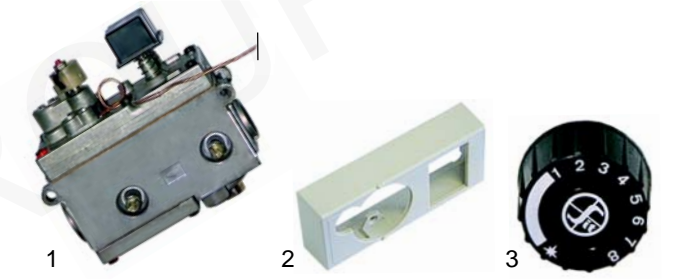

Item	Order	Description	Model	OEM
1	101135	Minisit controller		67100400
2	101137	cover	60/_ FRG	67100500
3	110068	knob		67100600