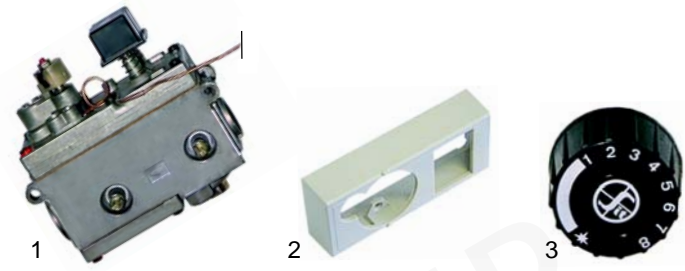

Item	Order	Description	Model	OEM
1	101135	Minisit controller		67101800
2	101137	cover	65/_ FRG	67100500
3	110068	knob		67100600