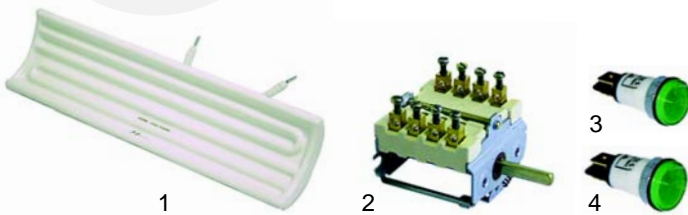

Chip scuttles

Item	Order	Description	Model	OEM
1	415104	1000W/230V	60/30 SPE, 65/40 SPE, 70/40 SPE, 70/40 SPE, 90/40 SPE	66501000
2	300080	switch		66100000
3	359291	signal lamp, 400V, 12mm	60 series	66304300
4	359049	signal lamp, 400V, 13mm	65 series, 70 series, 90 series	66300000