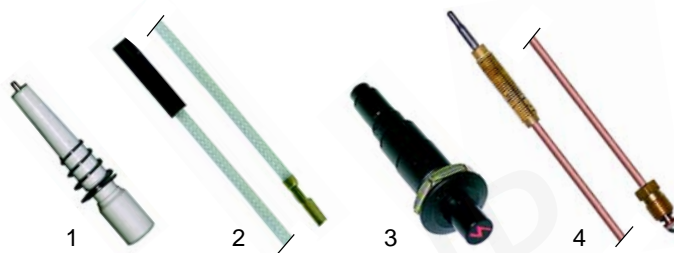

M Open tops (gas)

Item	Order	Description	Model	OEM
1	105054	burner cover		67211300
2	105058	burner ring		67211200
3	105059	burner base	60/30PCG,	67211100
4	105063	burner cover (outer)	60/60PCG,	67210800
5	105064	burner cover (inner)	60/60CFG,	67210900
6	105065	burner ring	60/60CFGE	67210700
7	105066	burner base		67210600

Item	Order	Description	Model	OEM
1	100808	electrode with cable 600mm		67211500
1	100817	electrode with cable 750mm	60/30PCG,	67211400
2	102127	thermocouple, 600mm	60/60PCG,	67211800
2	102152	thermocouple, 750mm	60/60CFG,	67211700
			60/60CFGE	