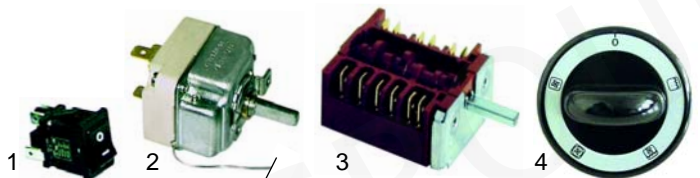

Item	Order	Description	Model	OEM
1	301066	switch		66107200
2	375216	thermostat	60/60CFGE,	66107300
3	300114	switch	60/60CFE	66107400
4	110678	knob, 62mm		61204400