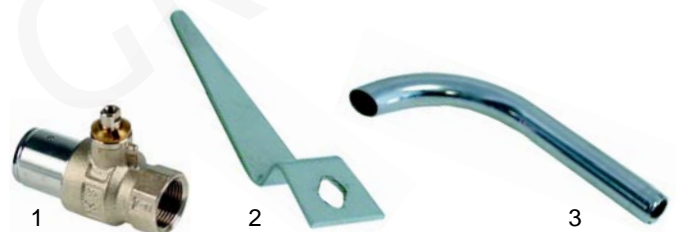

Pasta cookers (mechanical)

Item	Order	Description	Model	OEM
1	540776	drain tap, 3/4"		67800100
2	693082	lever	60/_CPE	62302700
3	540777	drain pipe		63100000