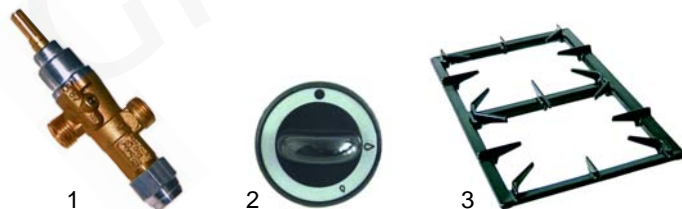

Item	Order	Description	Model	OEM
1	101491	gas tap, M9x1	65/40PCG,	67100000
2	110672	knob	65/70PCG,	61200000
3	210132	top grate	65/70CFG,	68100800
			65/70CFGE,	
			65/110CFGG