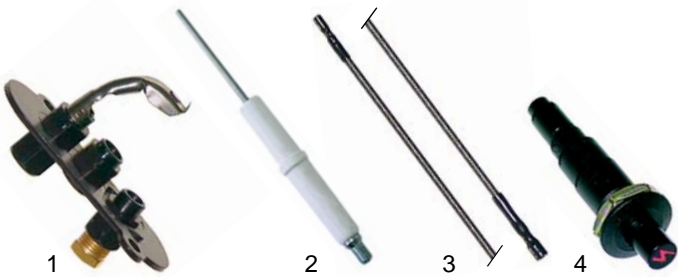

Item	Order	Description	Model	OEM
1	100050	pilot burner		67201300 67201700
2	100701	electrode	90 series, 110 series	67201500
3	100194	ignition cable, 1900mm		66601400
4	100009	piezoelectric igniter		67200600