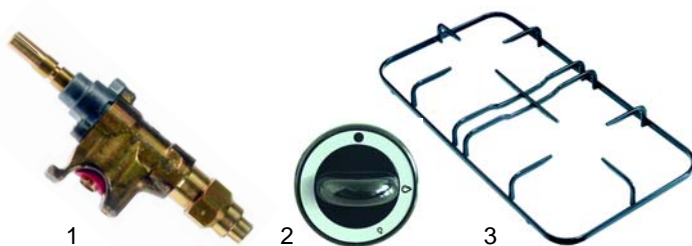

Item	Order	Description	Model	OEM
1	101994	gas tap		67107100
2	110671	knob	60/30PCG,	67107700
3	210173	top grate	60/60PCG,	61204600
			60/60CFG,	68306300
			60/60CFGE