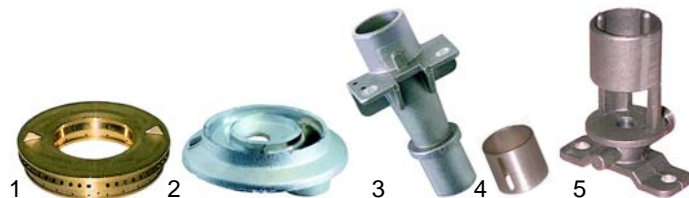

Item	Order	Description	Model	OEM
1	101397	gas tap, PEL21	70/90/110series	67100100
2	110016	knob, 72mm	70series	61201700
3	110674	knob, 82mm	90/110series	91200300

Item	Order	Description	Model	OEM
1	210132	top grate	70series	68100800
2	210137	top grate	90/110series	68101900
3	210050	reducing star	universal	-

Solid tops

Item	Order	Description	Model	OEM
1	105072	burner	65/70TPG, 65/70TPFG, 65/110TPFG,	67205600
2	100042	pilot burner, 2FL.	70/70TPG, 70/70TPFG, 70/110TPFG,	67206900
3	102042	thermocouple, 500mm	90/80TPG, 90/80TPFG, 90/120TPFG, 110/90TPG, 110/90TPFG	67202500