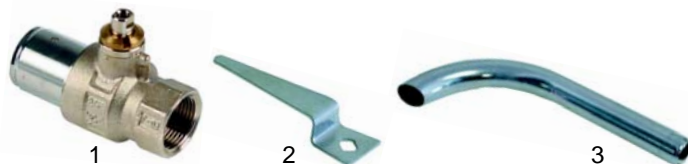

Item	Order	Description	Model	OEM
1	110699	knob, 62mm	60 series, 65 series	61200400
2	110700	knob, 72mm	70 series	61202000
3	110733	knob, 82mm	90 series, 110 series	91200900

Fryers (mechanical)

Item	Order	Description	Model	OEM
1	540776	drain tap		67800100
2	110734	lever	60/_FR_ , 65/_FR_	62302400
3	540777	drain pipe		63100000