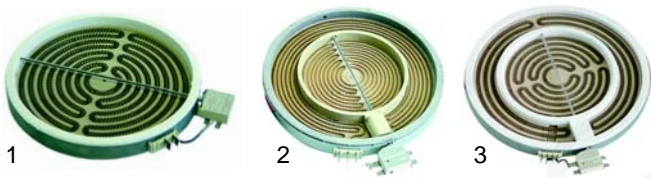

Item	Order	Description	Model	OEM
1	490056	3000W/230V (300x300)	90/80 CFE, 90/120 CFE	96500300
2	490071	4000W/230V (300x300)		96500400

Item	Order	Description	Model	OEM
1	300025	7-position switch	60/65/70/90 series	66100200
2	300106	7-position switch	90/110 series	96100000
3	359291	signal lamp, 400V, Ø 13 mm	60 series	66304300
4	359049	signal lamp, 400V, Ø 12 mm	65/70/90/110series	66300000

Item	Order	Description	Model	OEM
1	110675	knob, 62mm	60/65 series	61200200
2	110676	knob, 72mm	70 series	61201800
3	110677	knob, 82mm	90/110series	91201100

Ceramic hobs (electrical)

Item	Order	Description	Model	OEM
1	490091	2400W/230V (1 circuit)	65/70 series	-
2	490118	2500W/230V (2 circuit)	65/70 series, 90/110 series	-
3	490115	3400W/230V (2 circuit)	90/110 series	-