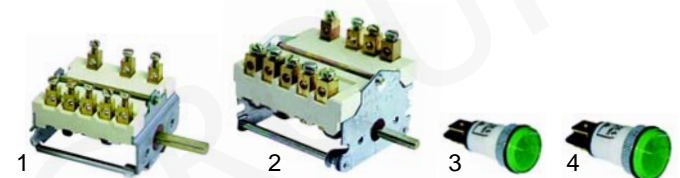

Item	Order	Description	Model	OEM
1	300025	7-position switch	60/65/70/90 series	66100200
2	300106	7-position switch	90/110 series	96100000
3	359291	signal lamp, 400V, Ø 13 mm	60 series	66304300
4	359049	signal lamp, 400V, Ø 12 mm	65/70/90/110series	66300000