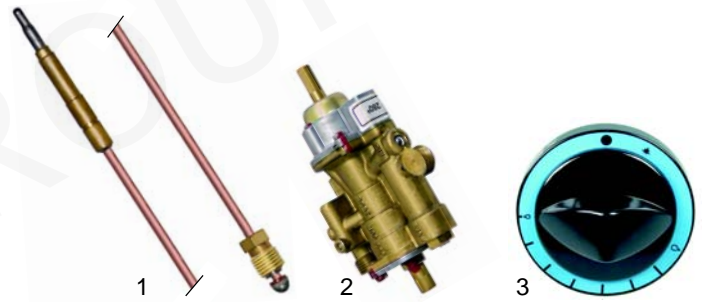

Item	Order	Description	Model	OEM
1	102045	thermocouple, 1500mm		67210400
2	101172	gas thermostat, PEL25	90series, 110series	67103400
3	110681	knob, 82mm		91200400