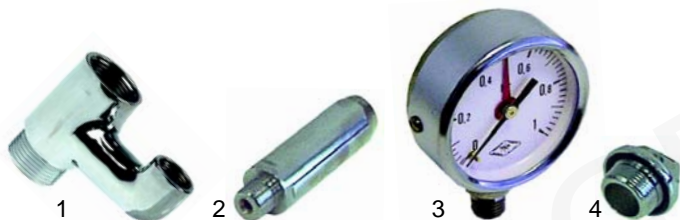

Item	Order	Description	Model	OEM
1	540817	pressure gauge group		67802700
2	540828	Syphon, 3/8"		67802500
3	541062	manometer	90/80	67803000
4	540835	screw cap, 3/4"		67805400