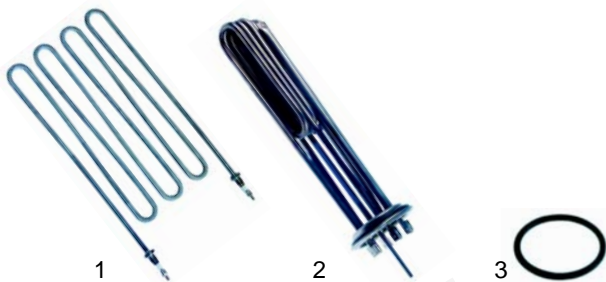

Pasta cookers (electric)

Item	Order	Description	Model	OEM
1	416535	3000W/230V	60/_CPE	66503200
2	418046	3800W/230V	70/_CPG,	46500000
3	510409	gasket	90/_CPG	0835535651