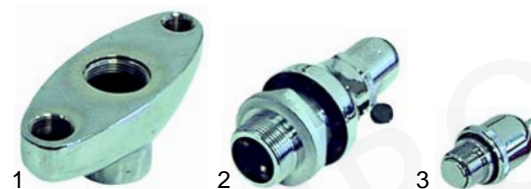

Item	Order	Description	Model	OEM
1	540821	safety group, 1 1/4"		67804800
2	540721	safety valve, 1 1/4"	90/80 P_	67804900
3	540827	pressure relief valve		67802300