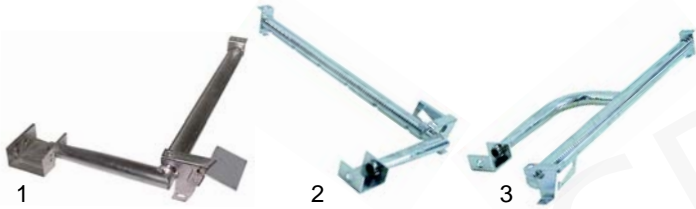

Item	Order	Description	Model	OEM
1	104171	burner	65/70CFG, 65/110CFG, 65/70TPFG, 65/110TPFG, 70/70CFG, 70/110CFG, 70/70TPFG, 70/110TPFG	67203000
2	105073	burner	90/80CFG, 90/120CFG, 90/120CFG, 90/80TPFG, 90/120TPFG	87200000
3	105074	burner	110/90CFG, 110/130CFG, 110/170CFG, 110/90TPFG	87200500