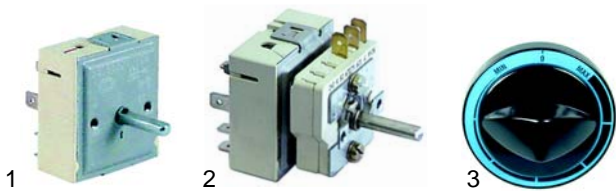

Item	Order	Description	Model	OEM
1	380027	13A/230V (2 circuit)	-	66106800
2	380024	13A/230V (2 circuit)	90/110 series	-
3	110680	knob	-	91200700