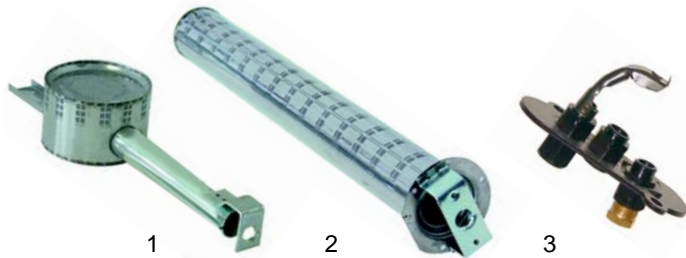

Boiling pans (gas)

Item	Order	Description	Model	OEM
1	105168	burner	70/70 PG1	67209000
2	105160	burner	90/80 PG_	67207200
3	100050	pilot burner	70/70 PG1,	67201300
			90/80 PG_	67201700