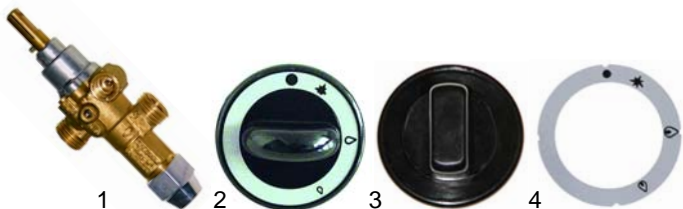

Item	Order	Description	Model	OEM
1	101397	gas tap, PEL21		67100100
2	110015	knob	K_P, K_/120,	61200100
3	110081	knob	K_/180, K_/240,	alternative
4	110082	knob	-/70K	alternative