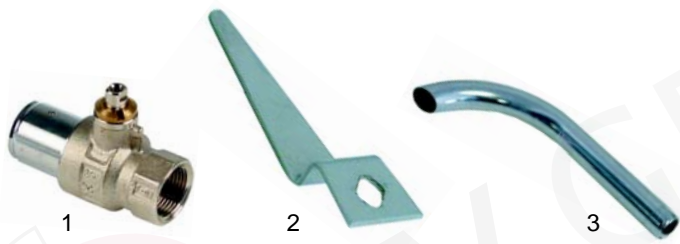

M Bains-marie (mechanical)

Suitable for Modular

Item	Order	Description	Model	OEM
1	540776	drain tap		67800100
2	693082	lever	universal	62302700
3	540777	drain pipe		63100000