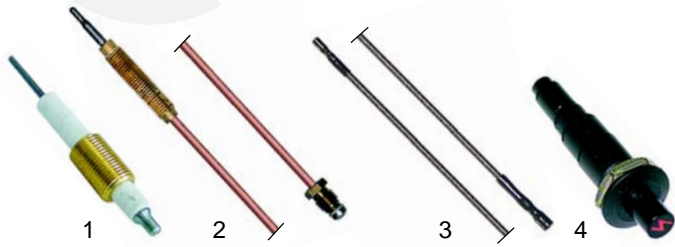

Item	Order	Description	Model	OEM
1	100815	electrode		67201900
2	102059	thermocouple, 1200mm	65 series, 70 series	67201800
3	100193	ignition cable, 1200mm		66600200
4	100009	piezoelectric igniter		67200600