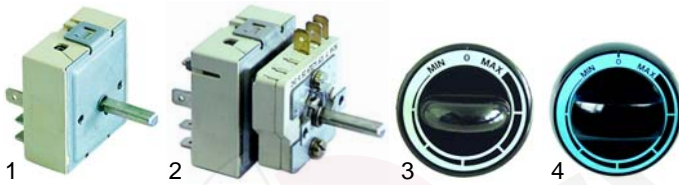

Item	Order	Description	Model	OEM
1	380034	13A/240V (1 circuit)	65/70 series	6610690
2	380024	13A/240V (2 circuit)	-	6610680
3	110019	knob	65 series	61202800
4	110679	knob	70 series	61202600