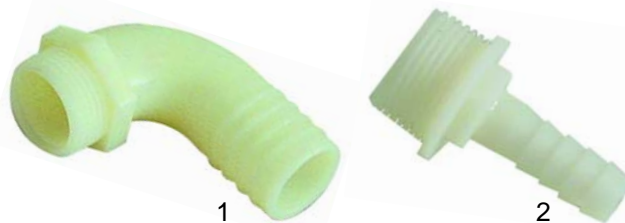

Item	Order	Description	Model	OEM
1	506128	hose connector, 1" - 32mm		0221315
2	506052	hose connector, 3/4" - 12mm		0200231