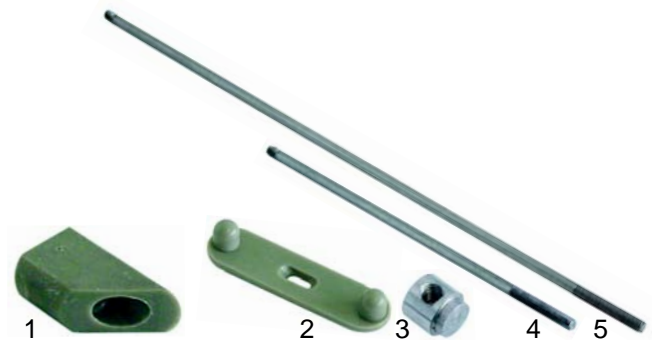

Item	Order	Description	Model	OEM
1	506181	rod guide		0800402
2	506182	guide plate		0800403
3	506180	spigot		0800401
4	506186	door pin	S200, Minibar, Super QS, GS4, P700	0800408
5	506179	door pin	S280, 040F, 045F, 050F, S510, G56, 075F, 01F, F85, F92, P700	0800400