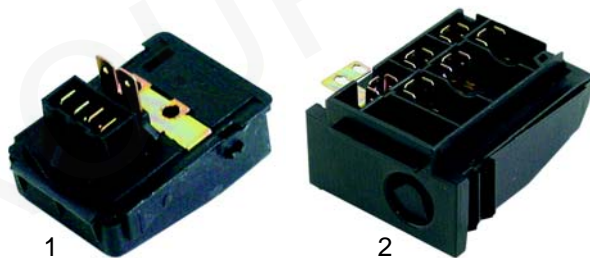

Item	Order	Description	Model	OEM
1	550670	connector block, 1 phase	universal	0300750
2	550671	connector block, 3 phases		0300751

Solenoid valves

Item	Order	Description	Model	OEM
1	370017	single, 230V	S200, 040F, 045F, 050F, 075F, 01F, F85, F92, L20, L21, 015, 24L, L25	0300025
2	370021	double, 230V	Minibar, Super QS, S280, S510, GS4, GS6, P700	0300056