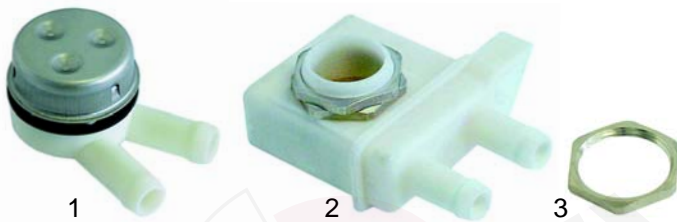

Item	Order	Description	Model	OEM
1	506125	hose connector, 3/8" - 12mm		0221310
2	506042	gasket		0200171
3	506132	nut 3/8"		0300047

Item	Order	Description	Model	OEM
1	506130	1 thermostat pocket	universal	0300006
2	506059	2 thermostat pockets	L25	0200270
3	506045	nut (plastic)		0200176
4	506131	spring		0300009

Item	Order	Description	Model	OEM
1	506124	hose connector		0221307
2	506041	PVC-angle, 3/8"		0200162

Item	Order	Description	Model	OEM
1	506056	filter, 100 mm	S200, Minibar, Super QS, S280, S510	0200247
2	506009	filter, 165 mm	040F, 045F	0200024
3	506010	filter, 215 mm	050F, 075, 01F, F85, F92, L20, L21, P700	0200025