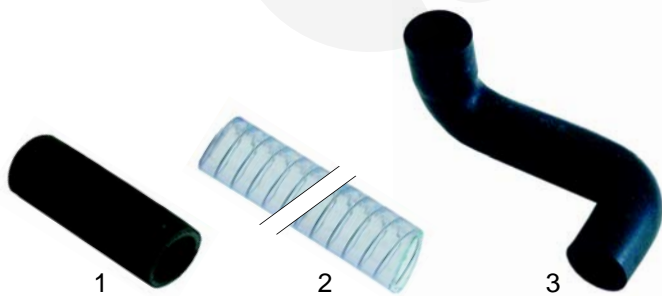

Hoses, drain pump

Item	Order	Description	Model	OEM
1	506036	drain hose	Minibar, Super QS, S280, GS4, GS6	0200131
2	506074	drain hose	Super QS, S280, 075F, 01F (from 10/'00), I20, L20, L21, 015, 24C, L25	0200521
3	506209	drain hose	045F, 050F, 075F, 01F, F85, F92	0200213