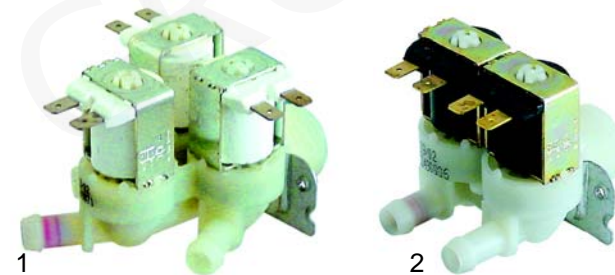

Item	Order	Description	Model	OEM
1	550670	connector block, 1 phase	universal	0300750
2	550671	connector block, 3 phases		0300751

Solenoid valves

Item	Order	Description	Model	OEM
1	370017	single, 230V	S200, 040F, 045F, 050F, 075F, 01F, F85, F92, L20, L21, 015, 24L, L25	0300025
2	370021	double, 230V	Minibar, Super QS, S280, S510, GS4, GS6, P700	0300056