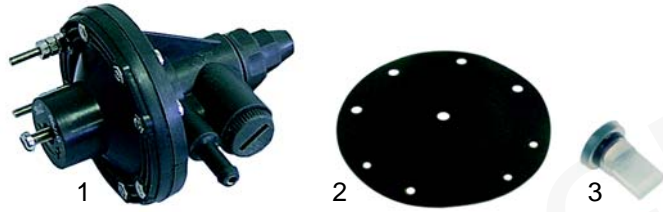

Item	Order	Description	Model	OEM
1	361015	rinse aid (dosing pump)		0599999
2	361132	membrane		0200428
3	510298	valve		0200425