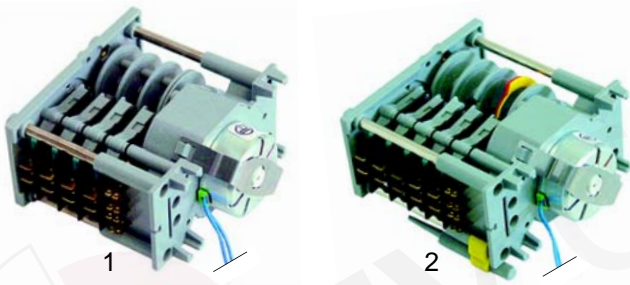

Timers

Item	Order	Description	Model	OEM
1	360256	120°, 4 cams	S200, Minibar, Super QS, S280, 040F, 050F, S510	0300143
2	360258	180°, 5 cams	GS4, GS6	0300801