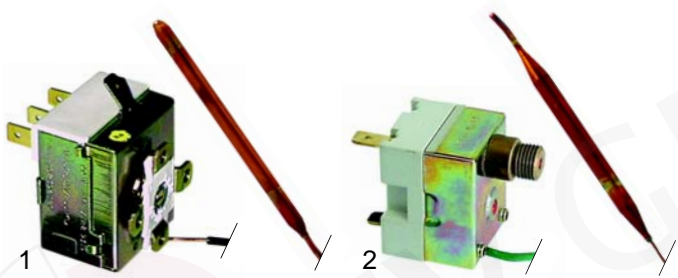

Thermostats

Item	Order	Description	Model	OEM
1	390460	30 - 90 °C, 2000 mm/ capillary	universal	0300005
2	390458	safety thermostat, 110 °C		0300004