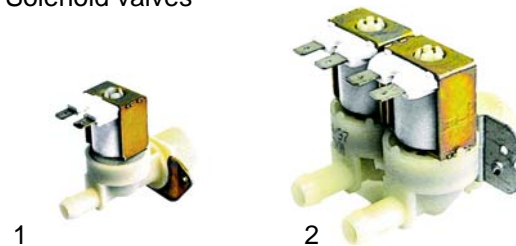

Item	Order	Description	Model	OEM
1	550670	connector block, 1 phase	universal	0300750
2	550671	connector block, 3 phases		0300751

Solenoid valves

Item	Order	Description	Model	OEM
1	370017	single, 230V	S200, 040F, 045F, 050F, 075F, 01F, F85, F92, L20, L21, 015, 24L, L25	0300025
2	370021	double, 230V	Minibar, Super QS, S280, S510, GS4, GS6, P700	0300056