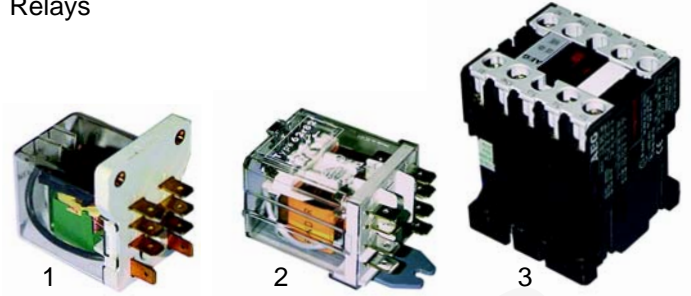

Relays

Item	Order	Description	Model	OEM
1	380310	relay, 2 changeover, 230V	S200, Minibar, Super QS, S280, 040F, 045F, 050F, S510, GS4, 075F, 01F,	0300063
2	380139	relay, 2 changeover, 230V	F85, F92, L20, L21	0301745
3	380238	contactor, 3 NO + 1 NO, 230V	045F, 075F, 01F, F85, F92, L20, L21, P700	0300058