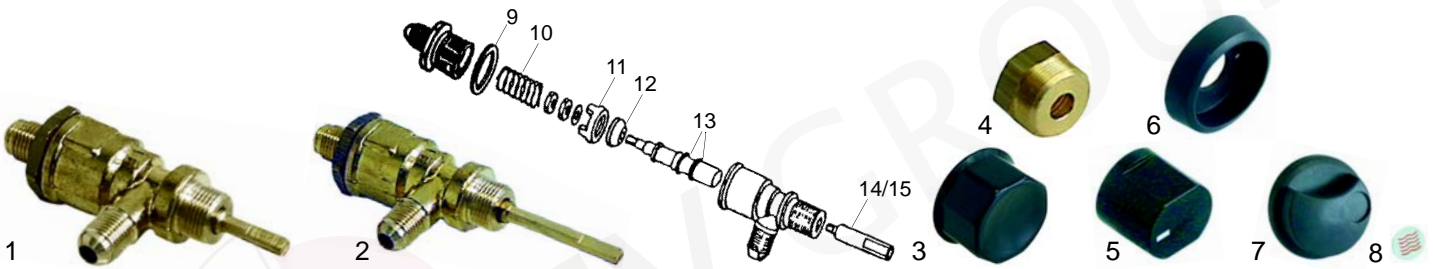

Item	Order	Description
6	529368	O-ring
7	528392	Spring
8	528419	Ball (stainless steel)
9	528768	Bush
10	529476	O-ring
11	528425	Gasket
12	528769	Bush

Item	Order	Description
13	528424	Spring
14	528420	Cu-gasket
15	528478	O-ring (viton)
16	528770	Bush
17	528422	Ball (stainless steel)
18	528421	Spring
19	528771	O-ring

Item	Order	Description
20	528772	Gasket
21	528773	Bush
22	528774	Spring
23	528775	Valve
24	528776	Gasket
25	528777	Spring

Level glass

Item	Order	Description
1	529351	Level glass
2	529357	Gasket
3	529356	Spring
4	528778	Bush

Item	Order	Description
5	529354	Gasket
6	529367	Level glass
7	529368	O-ring
8	529369	Washer

Item	Order	Description
9	529355	Plastic ball
10	529387	Level glass
11	528583	O-ring
12	528682	Washer

Water inlet valve

Item	Order	Description
1	529524	Water inlet valve/cpl.
2	529525	Water inlet valve/cpl., long axle
3	111020	Knob

Item	Order	Description
4	528779	Union nut
5	111068	Knob
6	111069	Rosette

Item	Order	Description
7	111098	Knob
8	111103	Cap