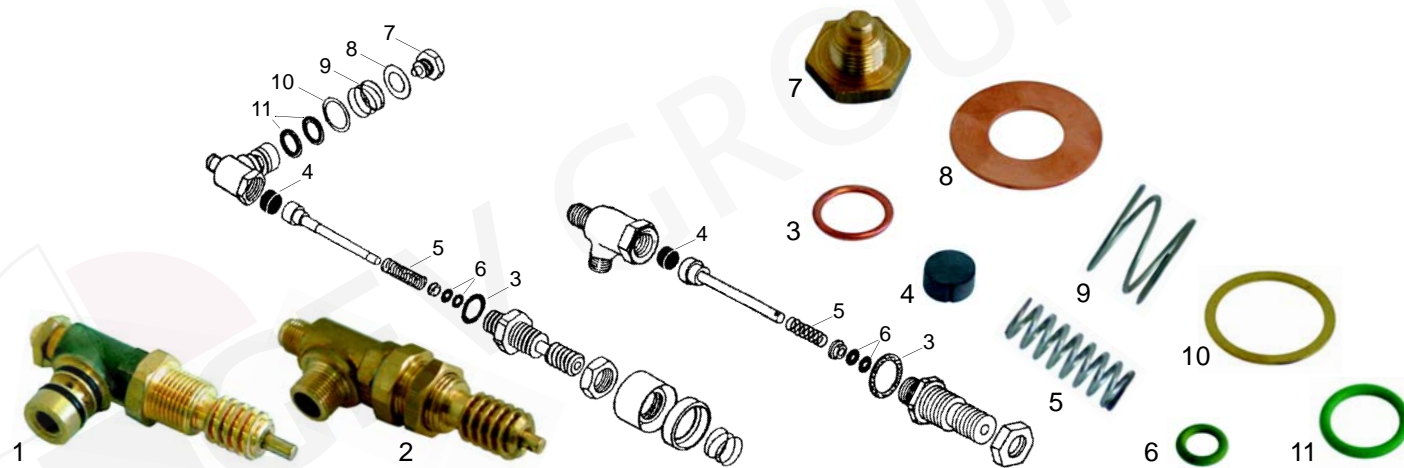

Item	Order	Description
1	529524	Water inlet valve/cpl.
2	529525	Water inlet valve/cpl., long axle
3	111020	Knob

Item	Order	Description
4	528779	Union nut
5	111068	Knob
6	111069	Rosette

Item	Order	Description
7	111098	Knob
8	111103	Cap

Item	Order	Description
9	528420	Cu-gasket
10	528423	Spring
11	528595	Bush

Item	Order	Description
12	528596	Gasket
13	528469	O-ring

Item	Order	Description
14	528597	Shaft extension, 17 mm
15	528598	Shaft, 42 mm

M

Taps

Suitable for Mairali

Item	Order	Description
1	529520	Steam/Water tap/cpl.
2	528427	Steam/Water tap/cpl.
3	528520	Cu-gasket
4	528648	Gasket (viton)

Item	Order	Description
5	528484	Spring
6	528649	O-ring (viton)
7	528643	Screw
8	528644	Washer

Item	Order	Description
9	528645	Spring
10	528646	Washer
11	528647	O-ring

Item	Order	Description
1	528759	Washer
2	528650	Bush
3	528780	Spring
4	111104	Knob
5	528781	Washer

Item	Order	Description
6	528762	Pin
7	111110	Cap
8	528760	Bush
9	528758	Spring