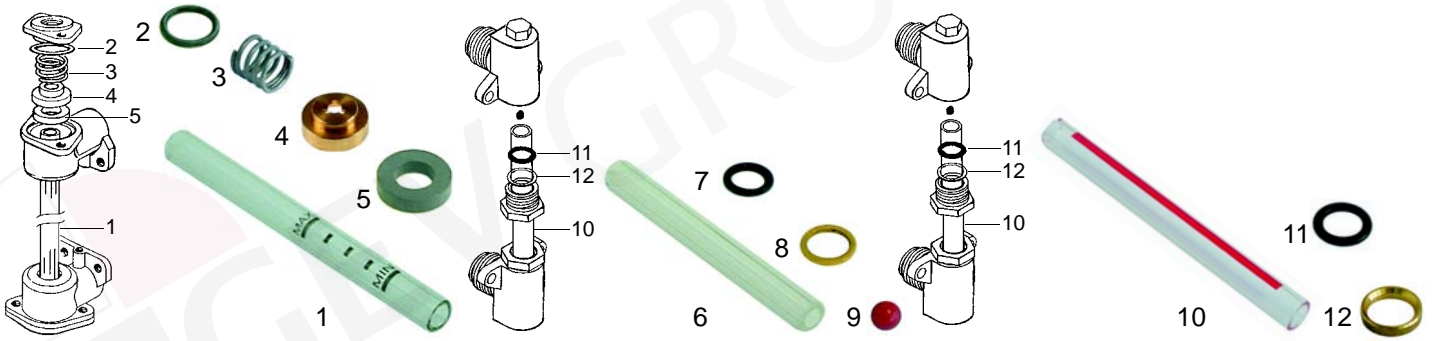

Element gaskets

Item	Order	Description
1	528488	Gasket (klingerit)
2	528002	Gasket (teflon)

Manometers

Item	Order	Description
1	541247	Manometer, 0 - 2 bar
2	541208	Manometer, double scale

Valves

Item	Order	Description
1	529312	Safety valve, 1,8 bar, 3/8"
2	529316	Safety valve/sealed, 1,8 bar, 3/8"
3	529303	Empty valve (stainless steel), 1/4"
4	529361	Cu-gasket, 1/4"
5	529349	Cu-gasket, 3/8"

Item	Order	Description
1	529322	Retention valve
2	529319	Expansion- and retention valve
3	529323	Expansion- and retention valve

Item	Order	Description
4	529321	Expansion- and retention valve
5	529320	Expansion- and retention valve

Item	Order	Description
6	529368	O-ring
7	528392	Spring
8	528419	Ball (stainless steel)
9	528768	Bush
10	529476	O-ring
11	528425	Gasket
12	528769	Bush

Item	Order	Description
13	528424	Spring
14	528420	Cu-gasket
15	528478	O-ring (viton)
16	528770	Bush
17	528422	Ball (stainless steel)
18	528421	Spring
19	528771	O-ring

Item	Order	Description
20	528772	Gasket
21	528773	Bush
22	528774	Spring
23	528775	Valve
24	528776	Gasket
25	528777	Spring

Level glass

Item	Order	Description
1	529351	Level glass
2	529357	Gasket
3	529356	Spring
4	528778	Bush