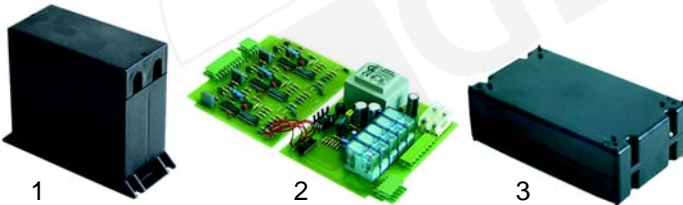

Electronics

Item	Order	Description
1	400316	Electronic box, 2 groups
2	400443	Electronic board
3	400322	Electronic box, 2 - 3 groups