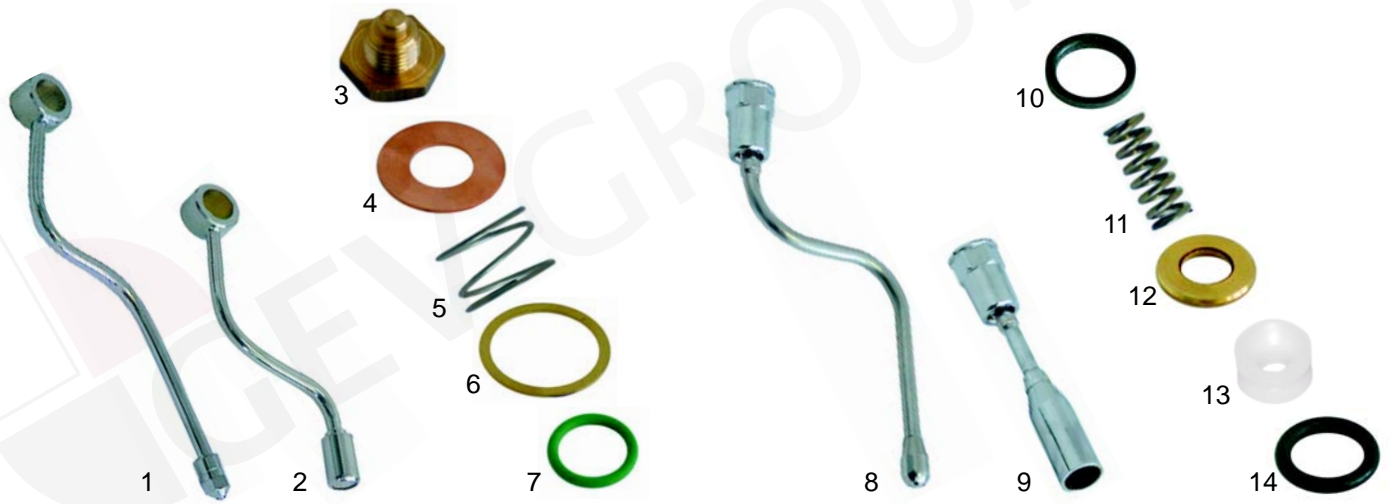

Item	Order	Description
9	528420	Cu-gasket
10	528423	Spring
11	528595	Bush

Item	Order	Description
12	528596	Gasket
13	528469	O-ring

Item	Order	Description
14	528597	Shaft extension, 17 mm
15	528598	Shaft, 42 mm

M

Taps

Suitable for Mairali

Item	Order	Description
1	529520	Steam/Water tap/cpl.
2	528427	Steam/Water tap/cpl.
3	528520	Cu-gasket
4	528648	Gasket (viton)

Item	Order	Description
5	528484	Spring
6	528649	O-ring (viton)
7	528643	Screw
8	528644	Washer

Item	Order	Description
9	528645	Spring
10	528646	Washer
11	528647	O-ring

Item	Order	Description
1	528759	Washer
2	528650	Bush
3	528780	Spring
4	111104	Knob
5	528781	Washer

Item	Order	Description
6	528762	Pin
7	111110	Cap
8	528760	Bush
9	528758	Spring

Item	Order	Description
10	528761	Washer
11	111122	Knob
12	111113	Cap/steam
13	111114	Cap/water

Pipes

Item	Order	Description	Item	Order	Description	Item	Order	Description
1	529521	Steam pipe	6	528646	Washer	10	528401	Gasket
2	529522	Water pipe	7	528647	O-ring (viton)	11	528184	Spring
3	528643	Banjo stem single	8	529587	Steam pipe	12	528653	Washer
4	528644	Washer	8	529588	Steam pipe (stainless steel)	13	528654	Bush
5	528645	Spring	9	529589	Water pipe	14	528655	O-ring