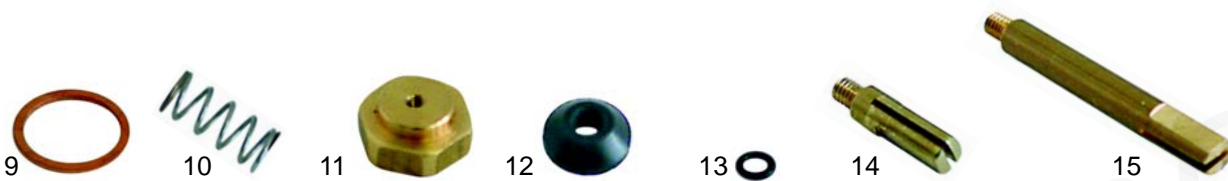

Item	Order	Description
5	529354	Gasket
6	529367	Level glass
7	529368	O-ring
8	529369	Washer

Item	Order	Description
9	529355	Plastic ball
10	529387	Level glass
11	528583	O-ring
12	528682	Washer

Water inlet valve

Item	Order	Description
1	529524	Water inlet valve/cpl.
2	529525	Water inlet valve/cpl., long axle
3	111020	Knob

Item	Order	Description
4	528779	Union nut
5	111068	Knob
6	111069	Rosette

Item	Order	Description
7	111098	Knob
8	111103	Cap