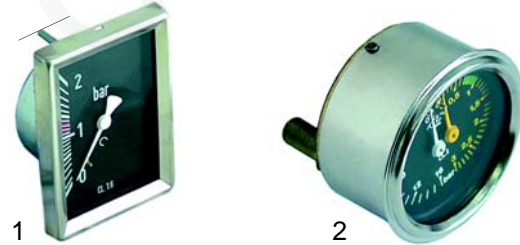

Elements

Item	Order	Description
1	417003	1 group, 1800W, 230 V

Elements

With immersion socket

Item	Order	Description
1	417116	1 group, 1800W, 230V
2	417001	2 groups, 2600W, 230 V
3	417109	3 groups, 3700W, 230V

Element gaskets

Item	Order	Description
1	528488	Gasket (klingerit)
2	528002	Gasket (teflon)

Manometers

Item	Order	Description
1	541247	Manometer, 0 - 2 bar
2	541208	Manometer, double scale

Valves

Item	Order	Description
1	529312	Safety valve, 1,8 bar, 3/8"
2	529316	Safety valve/sealed, 1,8 bar, 3/8"
3	529303	Empty valve (stainless steel), 1/4"
4	529361	Cu-gasket, 1/4"
5	529349	Cu-gasket, 3/8"