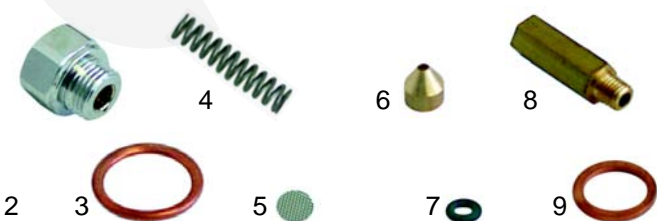

Item	Order	Description
9	528645	Spring
10	528646	Washer
11	528647	O-ring

Item	Order	Description
1	528759	Washer
2	528650	Bush
3	528780	Spring
4	111104	Knob
5	528781	Washer

Item	Order	Description
6	528762	Pin
7	111110	Cap
8	528760	Bush
9	528758	Spring

Item	Order	Description
10	528761	Washer
11	111122	Knob
12	111113	Cap/steam
13	111114	Cap/water

Pipes

Item	Order	Description	Item	Order	Description	Item	Order	Description
1	529521	Steam pipe	6	528646	Washer	10	528401	Gasket
2	529522	Water pipe	7	528647	O-ring (viton)	11	528184	Spring
3	528643	Banjo stem single	8	529587	Steam pipe	12	528653	Washer
4	528644	Washer	8	529588	Steam pipe (stainless steel)	13	528654	Bush
5	528645	Spring	9	529589	Water pipe	14	528655	O-ring

Gruppe/Group

Item	Order	Description
1	528763	Group gasket

Item	Order	Description
2	528659	Ending cap
3	528520	Gasket
4	528668	Spring
5	528669	Filter
6	528670	Jet
7	528765	O-ring (viton)
8	528766	Lengthening, M6
8	528767	Lengthening, M8
9	528662	Cu-Gasket