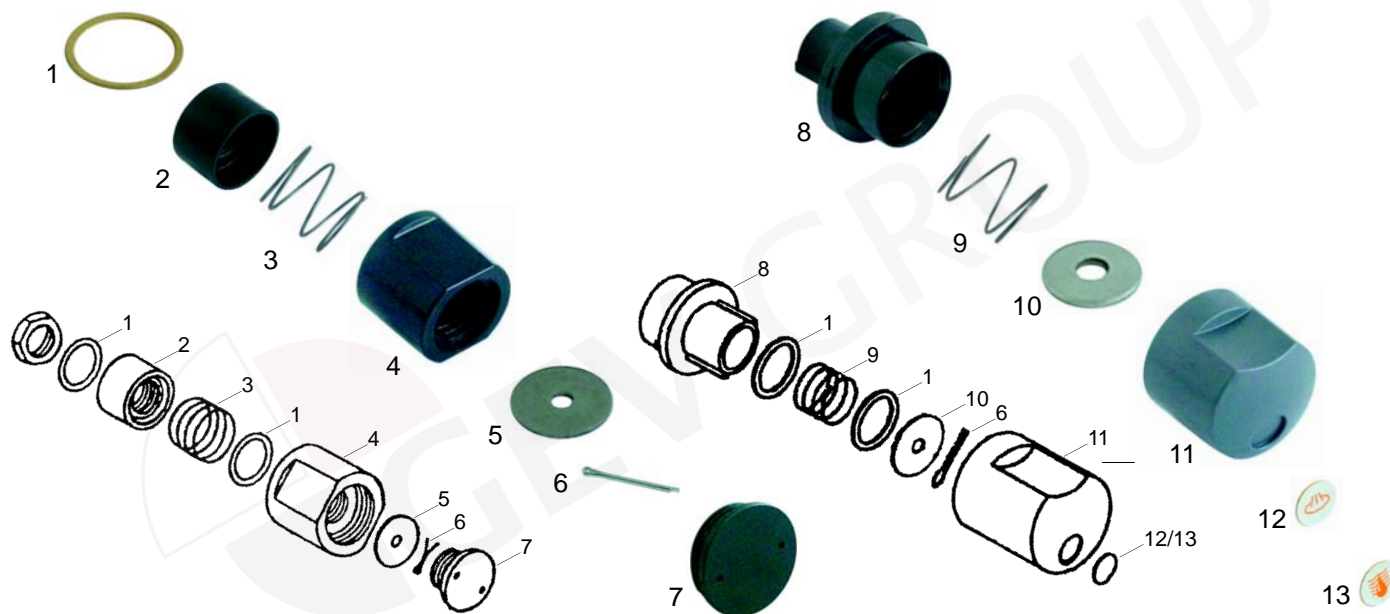

Item	Order	Description
1	529524	Water inlet valve/cpl.
2	529525	Water inlet valve/cpl., long axle
3	111020	Knob

Item	Order	Description
4	528779	Union nut
5	111068	Knob
6	111069	Rosette

Item	Order	Description
7	111098	Knob
8	111103	Cap

Item	Order	Description
9	528420	Cu-gasket
10	528423	Spring
11	528595	Bush

Item	Order	Description
12	528596	Gasket
13	528469	O-ring

Item	Order	Description
14	528597	Shaft extension, 17 mm
15	528598	Shaft, 42 mm

M

Taps

Suitable for Mairali

Item	Order	Description
1	529520	Steam/Water tap/cpl.
2	528427	Steam/Water tap/cpl.
3	528520	Cu-gasket
4	528648	Gasket (viton)

Item	Order	Description
5	528484	Spring
6	528649	O-ring (viton)
7	528643	Screw
8	528644	Washer

Item	Order	Description
9	528645	Spring
10	528646	Washer
11	528647	O-ring

Item	Order	Description
1	528759	Washer
2	528650	Bush
3	528780	Spring
4	111104	Knob
5	528781	Washer

Item	Order	Description
6	528762	Pin
7	111110	Cap
8	528760	Bush
9	528758	Spring