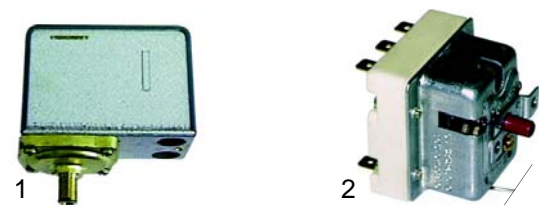

Member of the  **GEV GROUP**

M Solenoid valves

Scem/Parker

Item	Order	Description
1	370057	cpl., 3 ways, 230V AC
2	370060	cpl., 3 ways, with cable, 230V AC
3	370062	Solenoid square base

Item	Order	Description
1	370059	cpl., 3 ways, 1/4", 230V AC
2	370206	cpl., 2 ways, 230V AC
3	371029	Magnetic coil, 230V AC
4	371033	Magnetic coil, with cable, 230V AC

Item	Order	Description
1	371090	Plug
2	371095	O-ring (viton)
3	371100	O-ring (Silicon)

Pressure switches, thermostats

Item	Order	Description
1	541021	Pressure switch, 3 poles
2	390166	Safety thermostat, 3 poles