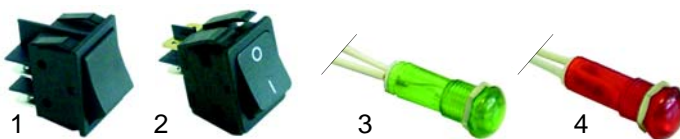

Member of the  **GEV GROUP**

M Solenoid valves

Scem/Parker

Item	Order	Description
1	370057	cpl., 3 ways, 230V AC
2	370060	cpl., 3 ways, with cable, 230V AC
3	370062	Solenoid square base

Item	Order	Description
1	370059	cpl., 3 ways, 1/4", 230V AC
2	370206	cpl., 2 ways, 230V AC
3	371029	Magnetic coil, 230V AC
4	371033	Magnetic coil, with cable, 230V AC

Item	Order	Description
1	371090	Plug
2	371095	O-ring (viton)
3	371100	O-ring (Silicon)

Pressure switches, thermostats

Item	Order	Description
1	541021	Pressure switch, 3 poles
2	390166	Safety thermostat, 3 poles

Schalter/Switches

Item	Order	Description
1	345157	Main switch
2	301002	Group switch
3	301015	Group switch, DPDT

Switches, lamps

Item	Order	Description
1	346066	Switch
2	346068	Push button
3	359400	Lamp/green, 8mm, 230V
4	359401	Lamp/red, 8mm, 230V

Level controller

Item	Order	Description
1	400019	Level controller, RL30/1E-2C/F, 230V
2	400237	Level controller, RL30/1E-2C/8, 230V
3	400020	Level probe, 150mm

Relays

Item	Order	Description
1	380151	Time relay
2	380134	Relay, DPDT
3	380137	Base, 8 poles