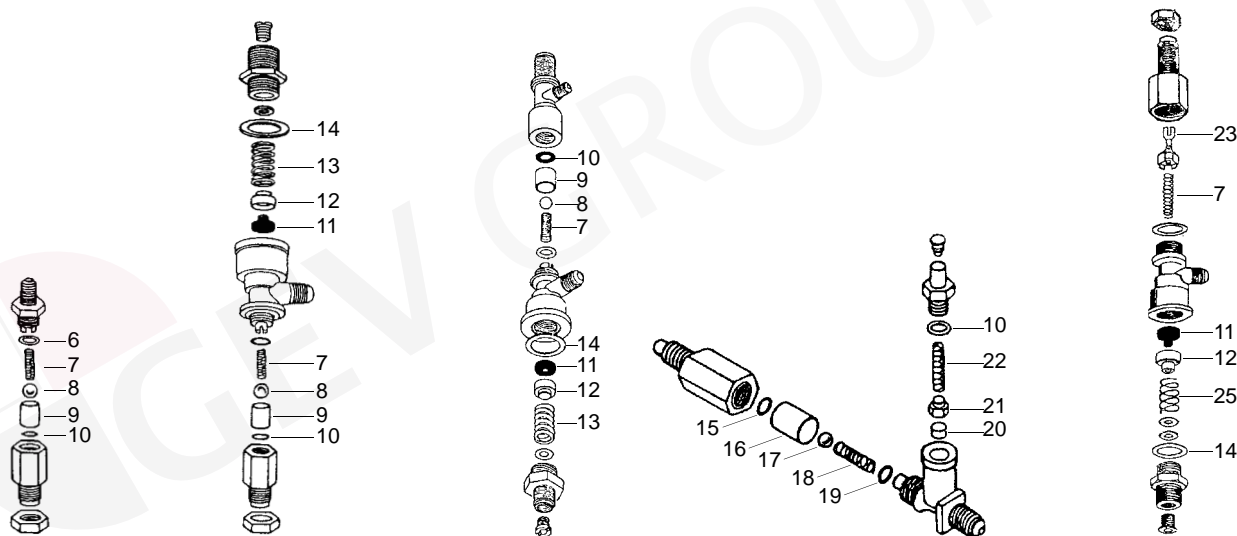

Element gaskets

Item	Order	Description
1	528488	Gasket (klingerit)
2	528002	Gasket (teflon)

Manometers

Item	Order	Description
1	541247	Manometer, 0 - 2 bar
2	541208	Manometer, double scale

Valves

Item	Order	Description
1	529312	Safety valve, 1,8 bar, 3/8"
2	529316	Safety valve/sealed, 1,8 bar, 3/8"
3	529303	Empty valve (stainless steel), 1/4"
4	529361	Cu-gasket, 1/4"
5	529349	Cu-gasket, 3/8"

Item	Order	Description
1	529322	Retention valve
2	529319	Expansion- and retention valve
3	529323	Expansion- and retention valve

Item	Order	Description
4	529321	Expansion- and retention valve
5	529320	Expansion- and retention valve

Item	Order	Description
6	529368	O-ring
7	528392	Spring
8	528419	Ball (stainless steel)
9	528768	Bush
10	529476	O-ring
11	528425	Gasket
12	528769	Bush

Item	Order	Description
13	528424	Spring
14	528420	Cu-gasket
15	528478	O-ring (viton)
16	528770	Bush
17	528422	Ball (stainless steel)
18	528421	Spring
19	528771	O-ring