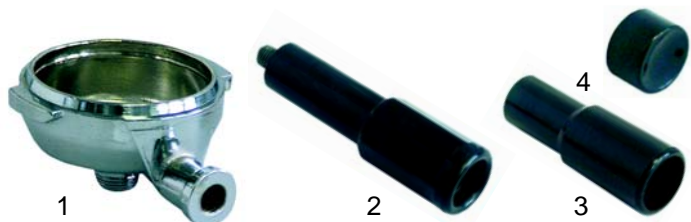

Filter holder

Item	Order	Description
1	529041	Filter holder, M12
2	529121	Filter holder handle
3	529148	Filter holder handle
4	529147	Cap