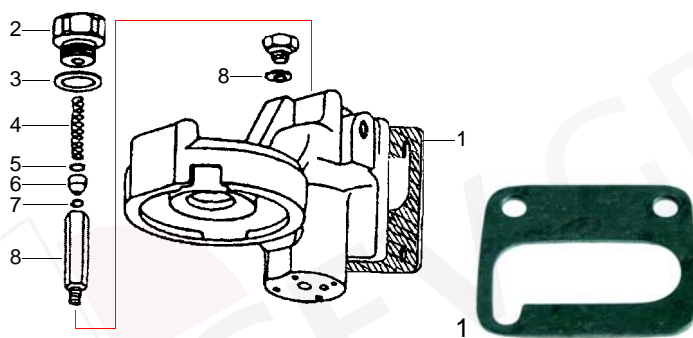

Gruppe/Group

Item	Order	Description
1	528763	Group gasket