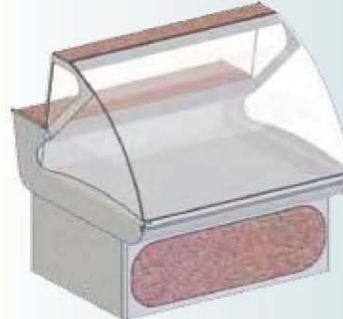

SUPER MARKET LINE DISPLAY UNITS

Display unit
1200x1150x1320
Cold
Warm
Neutral

2100 €
2100 €
1820 €

Pastry Display
2400x1150x1350
Cold
Warm
Neutral

4900 €
4900 €
4620 €

Display unit
2400x1150x1180
Cold
Warm
Neutral

3640 €
3640 €
3360 €

Display Unit
1200x1150x1320
Cold
Warm
Neutral

2100 €
2100 €
1820 €

Serving table
2400x1150x1180
Cold
Warm
Neutral

4200 €
3920 €
2800 €

Couver furniture
1200x1150x1320

4200 €

FOR PASTRY, COFFEE SHOP, BAR, SELF SERVICE - MIX FOOD,
SUPER MARKET, MINI MARKET