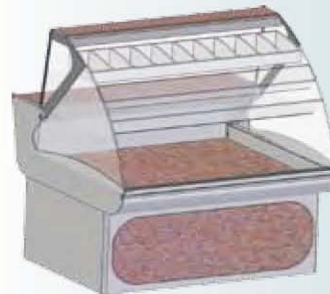

SUPER MARKET LINE DISPLAY UNITS

Display unit
1200x1150x1320
Cold
Warm
Neutral

2100 €
2100 €
1820 €

Pastry Display
2400x1150x1350
Cold
Warm
Neutral

4900 €
4900 €
4620 €

Display unit
2400x1150x1180
Cold
Warm
Neutral

3640 €
3640 €
3360 €

Display Unit
1200x1150x1320
Cold
Warm
Neutral

2100 €
2100 €
1820 €

Serving table
2400x1150x1180
Cold
Warm
Neutral

4200 €
3920 €
2800 €

Couver furniture
1200x1150x1320

4200 €

FOR PASTRY, COFFEE SHOP, BAR, SELF SERVICE - MIX FOOD,
SUPER MARKET, MINI MARKET

1400 €

Plate desk
Self service - Mix food
1200x1150x900

2100 €

Internal corner 45o
1200x1150x1180
Cold
Warm
Neutral

4200 €

4200 €

3920 €

Internal corner 90o
2500x1150x1180
Cold
Warm
Neutral