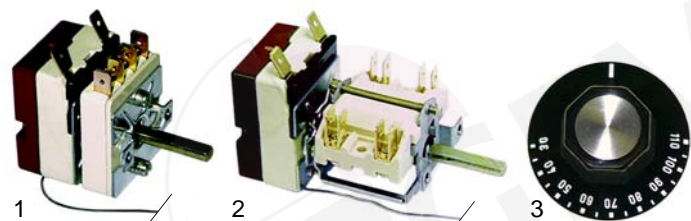

Item	Order	Description	Model	OEM
1	375406	thermostat, 110°C		3000367
2	390179	thermostat, 110°C	universal	392080 3000368
3	110119	knob		395080 3000565