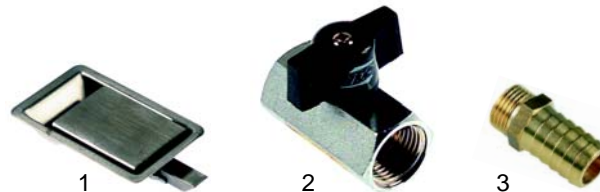

Member of the  **GEV GROUP**

Hot servery counter (electrical) Food transport trolley (electrical)

Pos.	Order	Description	Model	OEM
1	415339	600W/230 V (tub)	510__ ,511__ , 544__ to 547__ ,	360080 3000352
2	415338	900W/230 V (tub)	572__ to 577__	360100

Item	Order	Description	Model	OEM
1	690919	door catch		3000629
2	520728	drain tap, 1/2"	universal	3000500
3	540474	screw-in lamp holder		3000506

Item	Order	Description	Model	OEM
1	700243	swivel castor (galvanized), Ø160mm	544__ to	3000594
2	700244	swivel castor with break (galvanized), Ø160mm	547__ , 572__ to	3000596
3	700242	fixed castor for heavy load, Ø160mm	577__	3000597