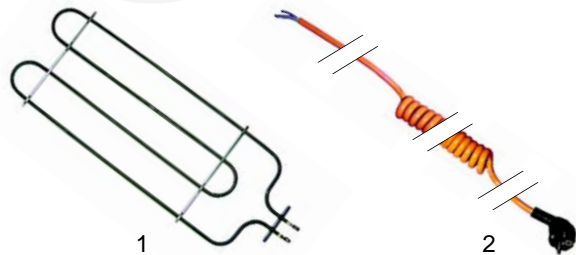

Member of the  **GEV GROUP**

Hot servery counter (electrical) Food transport trolley (electrical)

Pos.	Order	Description	Model	OEM
1	415339	600W/230 V (tub)	510__ ,511__ , 544__ to 547__ ,	360080 3000352
2	415338	900W/230 V (tub)	572__ to 577__	360100

Item	Order	Description	Model	OEM
1	690919	door catch		3000629
2	520728	drain tap, 1/2"	universal	3000500
3	540474	screw-in lamp holder		3000506

Item	Order	Description	Model	OEM
1	700243	swivel castor (galvanized), Ø160mm	544__ to	3000594
2	700244	swivel castor with break (galvanized), Ø160mm	547__ , 572__ to	3000596
3	700242	fixed castor for heavy load, Ø160mm	577__	3000597

Item	Order	Description	Model	OEM
1	700248	swivel castor (CNS), Ø160mm		3000598
2	700249	swivel castor with break (CNS), Ø160mm	544__ to 547__ , 572__ to 577__	3000600
3	700247	fixed castor for heavy load (CNS), Ø160mm		3000599

Item	Order	Description	Model	OEM
1	700154	removing wheel, Ø25 mm		
2	700157	removing wheel, 25 x 25 mm	universal	