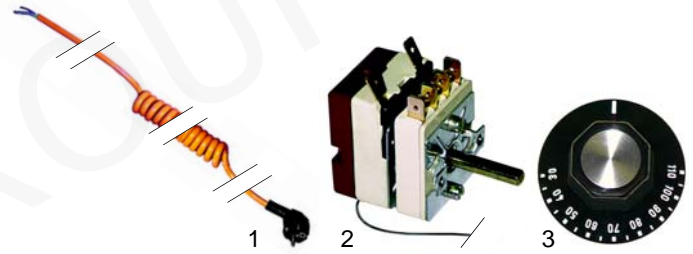

Item	Order	Description	Model	OEM
1	710003	swivel castor, Ø125mm		
2	710004	swivel castor m.break, Ø125mm	539__	
3	700311	fixed castor for heavy load, Ø125mm		

Item	Order	Description	Model	OEM
1	375406	thermostat, 110°C		3000367
2	390179	thermostat, 110°C	universal	392080 3000368
3	110119	knob		395080 3000565

Item	Order	Description	Model	OEM
1	359145	signal lamp		3000250
2	359382	signal lamp	universal	3000250/1
3	359213	signal lamp		

Item	Order	Description	Model	OEM
1	700264	swivel castor (CNS), Ø125mm		00004971
2	700265	swivel castor m.break (CNS), Ø125mm	539	00004977
3	700266	fixed castor for heavy load (CNS), Ø125mm		00004982