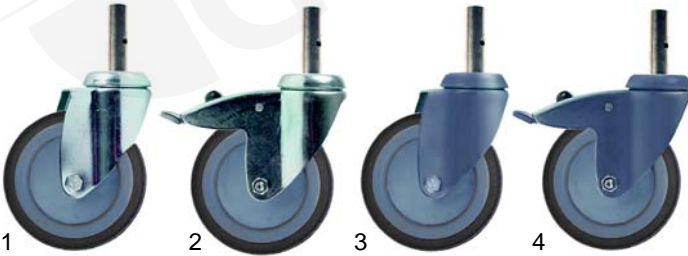

Item	Order	Description	Model	OEM
1	700288	swivel castor (galvanized), Ø125mm		
2	700289	swivel castor with break (galvanized), Ø125mm	514	
3	700273	swivel castor (CNS), Ø125mm		00002140
4	700274	swivel castor with break, (CNS), Ø125mm		00002142