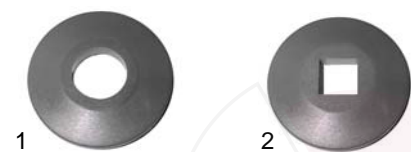

Item	Order	Description	Model	OEM
1	700154	removing wheel, Ø25 mm		
2	700157	removing wheel, 25 x 25 mm	universal