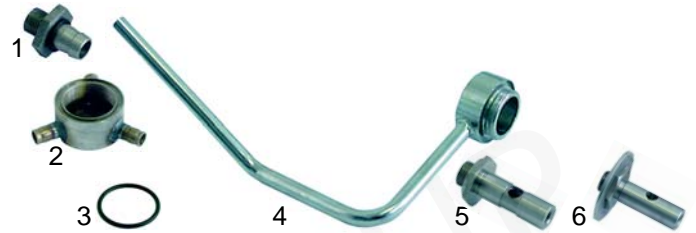

Item	Order	Description	Model	OEM
1	504097	hose coupling		2335
2	504098	divider		2337
3	504122	gasket	MS350	2557
4	504095	divider connection		2331
5	504009	wash arm shaft/ upper		1075
6	504121	wash arm shaft/ lower		2549