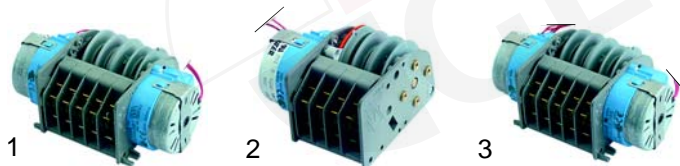

Item	Order	Description	Model	OEM
1	360207	program 120 sec/180 sec	MS350,MS450, MS450E	1969
2	360202	program 240 sec	MS350	2359
3	360206	program 90 sec/180 sec	MS700, MS700E	1971