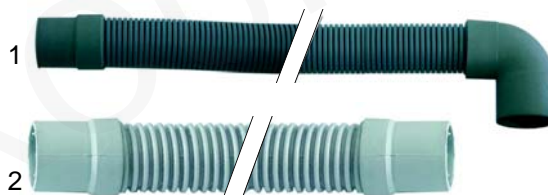

Drain

Item	Order	Description	Model	OEM
1	530571	drain hose 24/28	GL220, MB235LI, MB510E, MB510ER, MB520, MB520K, MB530, MB530K, MB535	2513
2	504059	drain hose 28/28	GL250, MB240LI, MB630, MB920E, MB920ER, MB930, MB930K, MGL40, MS350, MS450, MS450E, MS700, MS700E, MS900, MS1100, MS1300	1777