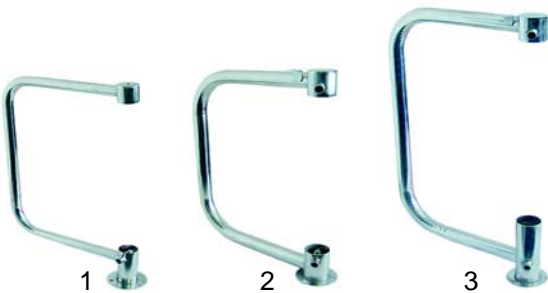

Item	Order	Description	Model	OEM
1	504096	wash arm support/upper, lower	MS350	2333
2	504024	wash arm support/upper, lower	MS450, MS450E	1247
3	504053	wash arm support/upper, lower	MS700, MS700E	1687