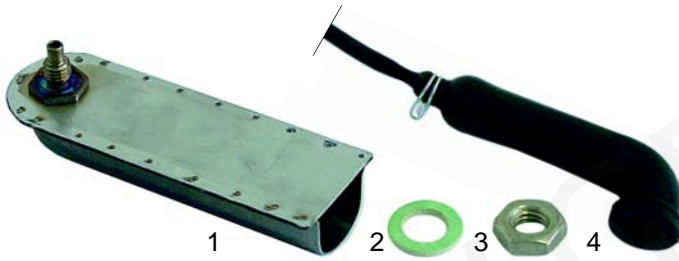

Item	Order	Description	Model	OEM
1	504207	air trap	GL220, MB520, MB520K,	4343
2	504209	gasket, M10	MB530, MB530K, MB535,	4347
3	504208	nut, M10	MB900, MS1100, MS1300,	4345
4	504088	air trap	GL250, MB630, MB930,	2239
			MB930K