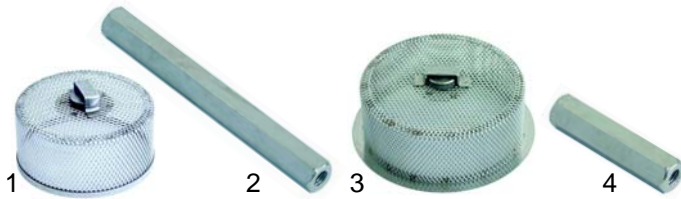

Drain and filter systems

Filters

Item	Order	Description	Model	OEM
1	504043	filter	GL220, MB520,	1515
2	504070	filter holder, 90 mm	MB520K, MB530,	1961
			MB530K, MB535	
3	504106	filter	MB235LI, MB240LI,	2925
4	504111	filter holder, 44mm	MB510E, MB510ER,	2923
			MB920E, MB920ER