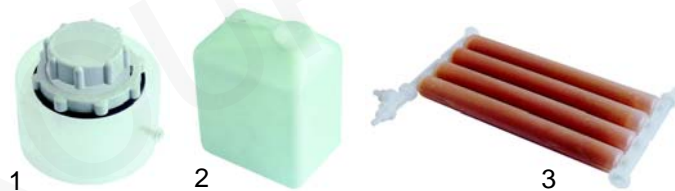

Item	Order	Description	Model	OEM
1	504045	salt container		1545
2	504017	rinse central container		1117
3	504046	softener		1555