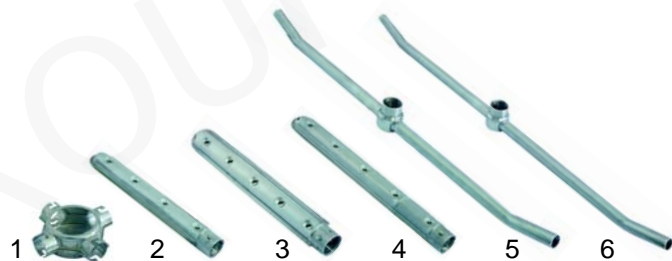

Item	Order	Description	Model	OEM
1	504166	wash arm cross	MLP60, MLP60E, MLP70, MLP80, MLP140	4001
2	504151	wash arm, 240 mm		3855
3	504167	wash arm, 270 mm		4003
4	504145	wash arm, 300 mm	MLP60, MLP60E, MLP140, MLP70,	3825
5	504152	rinse arm	MLP80, MLP140	3857
6	504168	rinse arm		4005

Item	Order	Description	Model	OEM
1	504205	rinse jet		4327
2	504204	rinse jet clip	Alle Typen	4325
3	504203	end cap		4323