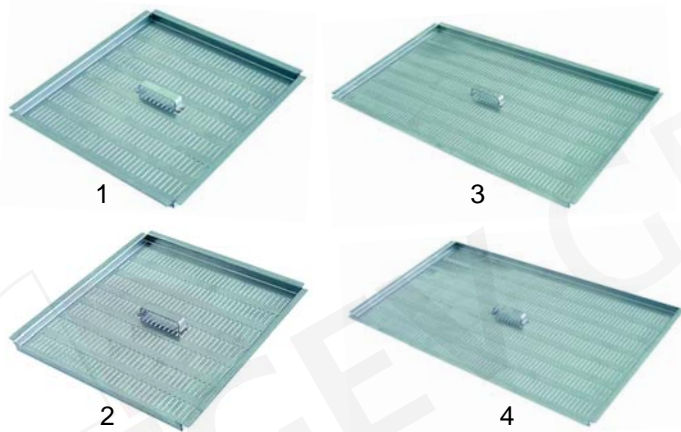

Item	Order	Description	Model	OEM
1	504164	flat filter/ in the front	MLP70, MLP80	3997
2	504165	flat filter/ at the back		3999
3	504189	flat filter/ in the front	MLP140	4161
4	504190	flat filter/ at the back		4163