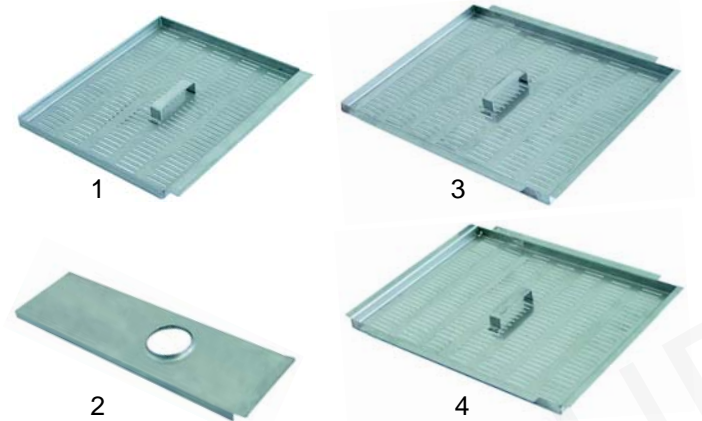

Item	Order	Description	Model	OEM
1	504211	flat filter	MS1300	4419
2	504060	centre web		1817
3	504149	flat filter/ in the front	MLP60, MLP60E	3851
4	504150	flat filter/ at the back		3853