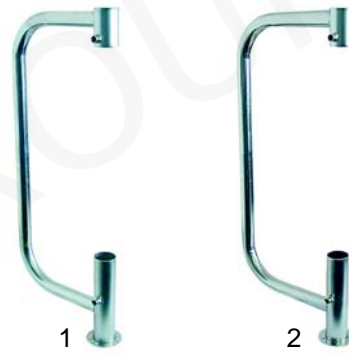

Item	Order	Description	Model	OEM
1	504058	wash arm support/ upper, lower	MS900/ MS1100	1761
2	504035	wash arm support/ upper, lower	MS1300	1395