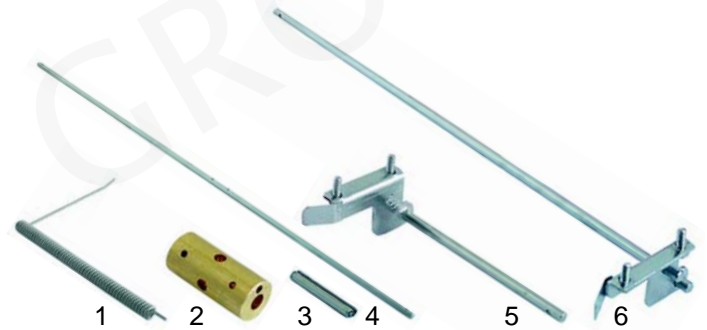

Item	Order	Description	Model	OEM
1	504002	leg spring	MLP60, MLP60E,	1015
2	504004	spring compressor	MLP70, MLP80, MLP140	1019
3	504003	cotter		1017
4	504192	extension	MLP140	4183
5	504153	hinge/ left	MLP60/ MLP60E	3859
6	504154	hinge/ right		3861