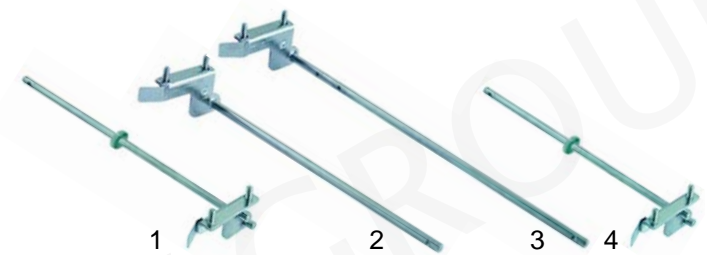

Item	Order	Description	Model	OEM
1	504171	hinge/ left	MLP70	4011
2	504159	hinge/ left	MLP80	3911
3	504191	hinge/ left	MLP140	4165
4	504052	hinge/ right	MLP70, MLP80, MLP140	1679