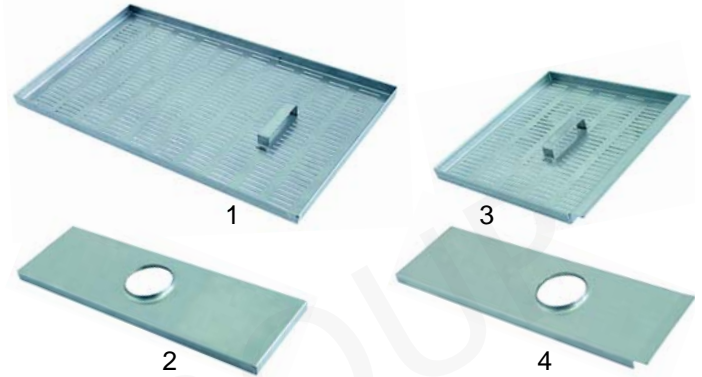

Item	Order	Description	Model	OEM
1	504102	flat filter	MS700, MS700E	2405
2	504101	centre web		2403
3	504210	flat filter	MS900, MS1100	4411
4	504061	centre web		1847