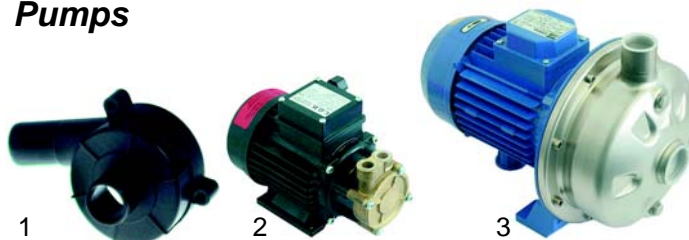

Pumps

Item	Order	Description	Model	OEM
1	500039	drain pump	MB__PS	2817
2	500332	pressure pump	MLP60, MLP60E,	4459
3	500333	pressure pump	MLP70, MLP80, MLP140	4015