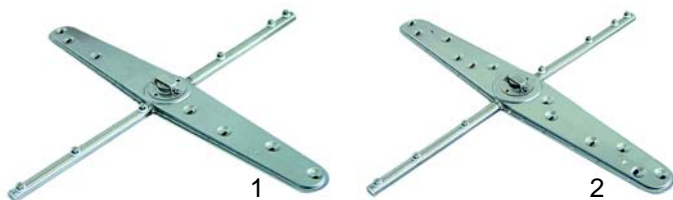

Item	Order	Description	Model	OEM
1	504010	wash and rinse arm	MS350	4451, 1077
2	504025	wash and rinse arm	MS450, MS450E, MS700, MS900, MS1100, MS1300	4453, 1249