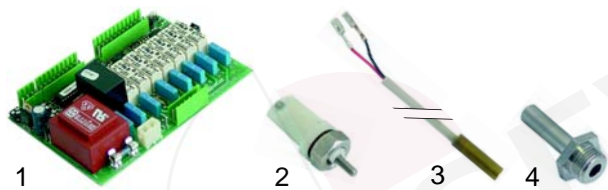

Electrical

Item	Order	Description	Model	OEM
1	400717	electrical	MGL40	2967
2	504138	level sensor	MGL40	2975
3	400714	NTC-sensor 7x25 mm	MGL40	2963
4	504139	thermostat pocket	MGL40	2979

Item	Order	Description	Model	OEM
1	400713	thermometer PTC	MGL40, MLP60, MLP70,	2961
2	379052	PTC-sensor 6x30	MLP80, MLP140	2959