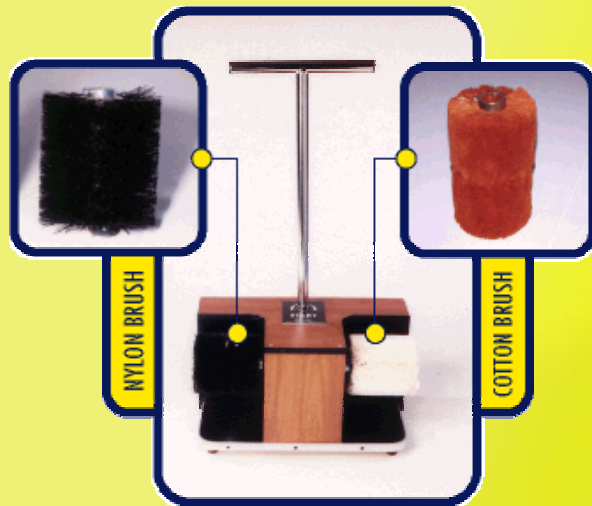

Servis i prodavnica:
Bitola: Stara Garsija
047/203 330

Servis i prodavnica:
Skopje: G.T.C. Bunjakovec
02/329 8 130

Електролукс Electrolux

MODEL #90BM

MODEL #90 Bench Mount makes daily shoe care so easy. It is a cinch to do multiple pairs of shoes in a short amount of time. The 90BM is fast, thorough and compact. This machine will sit on any hard top and is built to be used and used. Turn the motor on, the brushes start to spin. Your ready to clean shoes.

Model #90 \$449.00
Bench mount machine.

Servis i prodavnica:
Bitola: Stara Carsija
047/203 330

Servis i prodavnica:
Skopje: G.T.C. Bunjakovec
02/329 8 130

Електролукс Electrolux

MODEL #90SS: Sole & Surface

MODEL 90SS makes cleaning shoes as easy as putting them on. With a twist of the T-handle, the motor begins. A stiff nylon brush cleans the sole of your shoe while a cotton nap brush buffs the top of your shoe. The 90SS is perfect for the workshop, construction site or anywhere you want your shoes cleaned from the top to the bottom. The 90SS is built of the highest quality to receive years of uninterrupted service.

90SS Stiff Nylon Brush

- ◆ stiff nylon brush cleans the sole of your shoe
- ◆ cotton nap brush buffs the top of your shoe
- ◆ activated by twist of T-handle
- ◆ standard or custom finishes
- ◆ 110 or 220 volt
- ◆ 1/4hp motor
- ◆ unlimited 2-year warranty