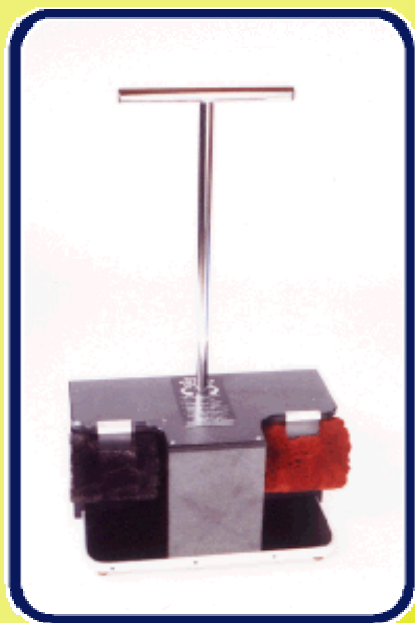

Elektroluks Electrolux

MODEL #90: Polish & Buff

MODEL 90 makes daily shoe care so easy, employees are actually eager to use it. With just a twist of the T-handle, polish is applied to the buffer which gives shoes a professional looking shine. Twist the T-handle again, another application of polish is applied. No need to stop, squat or touch shoes. MODEL 90 is fast, thorough and compact. Attractive so you can place several in convenient locations to encourage use.

Servis i prodavnica:
Bitola: Stara Garsija
047/203 330

Servis i prodavnica:
Skopje: G.T.C. Bunjakovec
02/329 8 130

Електролукс Electrolux

MODEL #90BM

MODEL #90 Bench Mount makes daily shoe care so easy. It is a cinch to do multiple pairs of shoes in a short amount of time. The 90BM is fast, thorough and compact. This machine will sit on any hard top and is built to be used and used. Turn the motor on, the brushes start to spin. Your ready to clean shoes.

MODEL 90SS makes cleaning shoes as easy as putting them on. With a twist of the T-handle, the motor begins. A stiff nylon brush cleans the sole of your shoe while a cotton nap brush buffs the top of your shoe. The 90SS is perfect for the workshop, construction site or anywhere you want your shoes cleaned from the top to the bottom. The 90SS is built of the highest quality to receive years of uninterrupted service.

90SS Stiff Nylon Brush

- ◆ stiff nylon brush cleans the sole of your shoe
- ◆ cotton nap brush buffs the top of your shoe
- ◆ activated by twist of T-handle
- ◆ standard or custom finishes
- ◆ 110 or 220 volt
- ◆ 1/4hp motor
- ◆ unlimited 2-year warranty