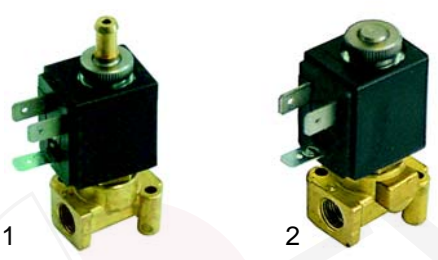

Member of the  **GEV GROUP**

Suitable for Saeco

1 Solenoid valves

ACL

Item	Order	Description
1	370217	Solenoid valve/cpl., 1/8", 3 ways, 230V
2	370215	Solenoid valve/cpl., 1/8", 2 ways, 230V

M&M

Item	Order	Description
1	370214	Solenoid valve/cpl., 1/8", 3 ways, 230V
2	371091	Plug/small

Pumps

Item	Order	Description
1	500219	Pump (EATON), 65 W, 230V
2	500220	Pump (SAECO), 70W, 230V

Item	Order	Description
1	500173	Pump (ULKAEP5), 1/8", 48W, 230V
2	500123	Pump (Fluid-O-Tech), 1/8", 70W, 230V