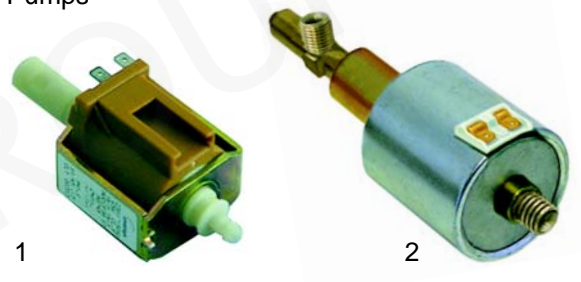

Member of the  **GEV GROUP**

Suitable for Saeco

1 Solenoid valves

ACL

Item	Order	Description
1	370217	Solenoid valve/cpl., 1/8", 3 ways, 230V
2	370215	Solenoid valve/cpl., 1/8", 2 ways, 230V

M&M

Item	Order	Description
1	370214	Solenoid valve/cpl., 1/8", 3 ways, 230V
2	371091	Plug/small

Pumps

Item	Order	Description
1	500219	Pump (EATON), 65 W, 230V
2	500220	Pump (SAECO), 70W, 230V

Item	Order	Description
1	500173	Pump (ULKAEP5), 1/8", 48W, 230V
2	500123	Pump (Fluid-O-Tech), 1/8", 70W, 230V