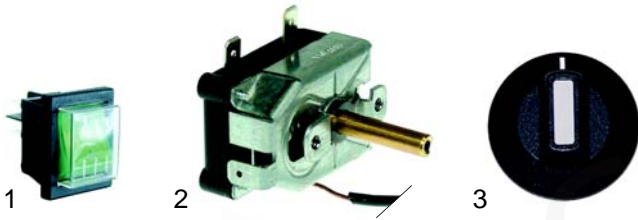

Item	Order	Description	Model	OEM
1	301164	switch		M110607
2	375758	thermostat	universal	M150164
3	110253	knob		M111401