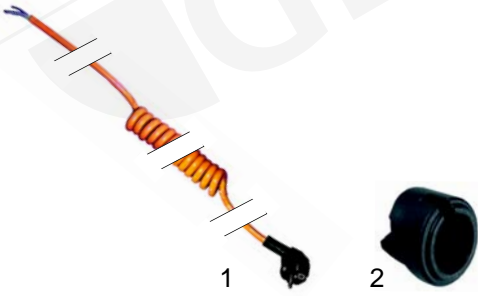

Item	Order	Description	Model	OEM
1	700253	swivel castor, Ø125mm	CR3200/C,	M116068
2	700254	swivel castor, Ø125mm, with break	1360, 1365, 1368, 1378	M116069

Item	Order	Description	Model	OEM
1	418321	250W(230V)		M113022
2	375759	thermostat	ETV-3/2	M113109
3	110253	knob		

Item	Order	Description	Model	OEM
1	700243	swivel castor, Ø160mm		M116003
2	700244	swivel castor, Ø160mm with break	ETV-3/2	M116004

Tray transport system (mobile)

Item	Order	Description	Model	OEM
1	550101	spiral cable	universal	M112150
2	550880	dummy receptacle		M115428

Item	Order	Description	Model	OEM
1	700077	catch	ETV 1	
2	700078	door catch		
3	690939	console for handle rod	universal	M115398

Item	Order	Description	Model	OEM
1	550101	spiral cable	ETV 1-	M112150
2	550880	dummy receptacle	ETV 2-	M115428