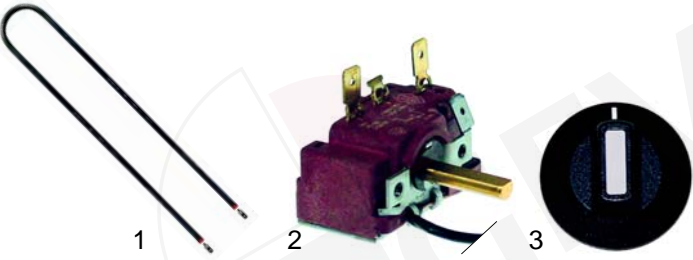

Member of the  **GEV GROUP**

Suitable for Abner

A Mobile hot cupboard

Item	Order	Description	Model	OEM
1	418318	700W/230V	CR3200/C 1378, ETV-3/2	M113044
2	418319	660W/230V	1360, 1368	M113026
3	418320	1000W/230V	1365	M113025

Item	Order	Description	Model	OEM
1	690939	console for handle		M115398
2	690938	bumper angle	universal	M115503
3	514360	drain tap		M114900

Item	Order	Description	Model	OEM
1	301164	switch		M110607
2	375758	thermostat	universal	M150164
3	110253	knob		M111401

Item	Order	Description	Model	OEM
1	700253	swivel castor, Ø125mm	CR3200/C,	M116068
2	700254	swivel castor, Ø125mm, with break	1360, 1365, 1368, 1378	M116069

Item	Order	Description	Model	OEM
1	418321	250W(230V)		M113022
2	375759	thermostat	ETV-3/2	M113109
3	110253	knob		

Item	Order	Description	Model	OEM
1	700243	swivel castor, Ø160mm		M116003
2	700244	swivel castor, Ø160mm with break	ETV-3/2	M116004

Tray transport system (mobile)

Item	Order	Description	Model	OEM
1	550101	spiral cable	universal	M112150
2	550880	dummy receptacle		M115428