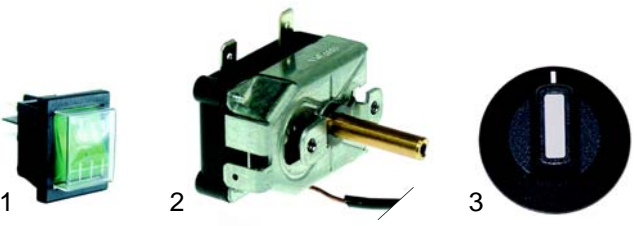

Member of the  **GEV GROUP**

Suitable for Abner

A Mobile hot cupboard

Item	Order	Description	Model	OEM
1	418318	700W/230V	CR3200/C 1378, ETV-3/2	M113044
2	418319	660W/230V	1360, 1368	M113026
3	418320	1000W/230V	1365	M113025

Item	Order	Description	Model	OEM
1	690939	console for handle		M115398
2	690938	bumper angle	universal	M115503
3	514360	drain tap		M114900

Item	Order	Description	Model	OEM
1	301164	switch		M110607
2	375758	thermostat	universal	M150164
3	110253	knob		M111401