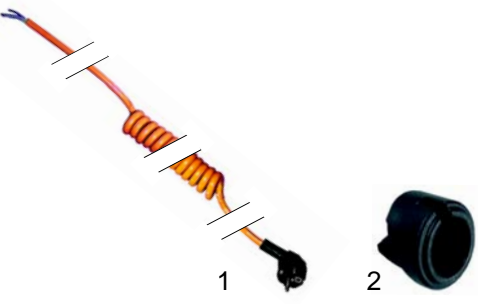

Item	Order	Description	Model	OEM
1	700253	swivel castor, Ø125mm	CR3200/C,	M116068
2	700254	swivel castor, Ø125mm, with break	1360, 1365, 1368, 1378	M116069

Item	Order	Description	Model	OEM
1	418321	250W(230V)		M113022
2	375759	thermostat	ETV-3/2	M113109
3	110253	knob		

Item	Order	Description	Model	OEM
1	700243	swivel castor, Ø160mm		M116003
2	700244	swivel castor, Ø160mm with break	ETV-3/2	M116004

Tray transport system (mobile)

Item	Order	Description	Model	OEM
1	550101	spiral cable	universal	M112150
2	550880	dummy receptacle		M115428