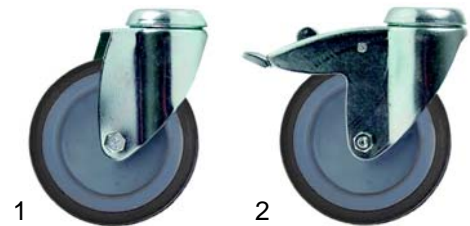

Item	Order	Description	Model	OEM
1	690939	console for handle		M115398
2	690938	bumper angle	universal	M115503
3	514360	drain tap		M114900

Item	Order	Description	Model	OEM
1	301164	switch		M110607
2	375758	thermostat	universal	M150164
3	110253	knob		M111401