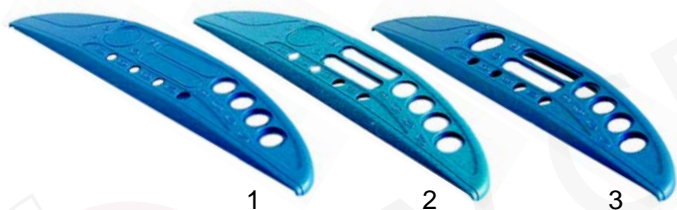

A Electrical components

Fascia panels

Item	Order	Description	Model	OEM
1	508349	panel	Passport 35.21, Passport 38.25, Passport 40.28	6201
2	508350	panel	Passport 45.30, Passport 50.32, Passport 50.35, Passport 1040	6202
3	508351	panel	Passport 55.40	6203