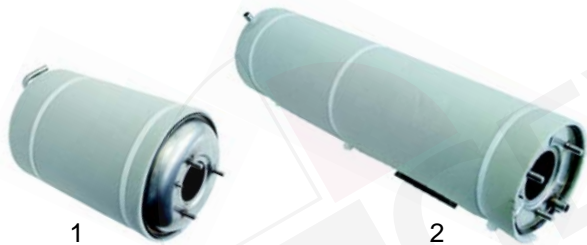

Item	Order	Description	Model	OEM
1	508261	boiler	Aliseo 422, Aliseo 428	4686
2	508283	boiler 8 l	Passport 1040, GL 1040, GL 1240	4889