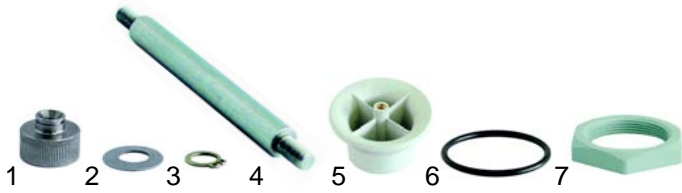

Item	Order	Description	Model	OEM
1	508194	lock nut	Passport 45.30, 50.32,	2901
2	508195	disc	50.35, 55.40, 1040,	2904
3	508014	circlip	Project 28, GL4.32,	113
4	508193	connecting pin	GL1040, GL1240	2900
5	508108	drain seating	Passport 45.30, 50.32,	2373
6	508109	O-ring	50.35, 55.40, 1040,	2374
7	508107	nut	Project 28, GL4.32	2362