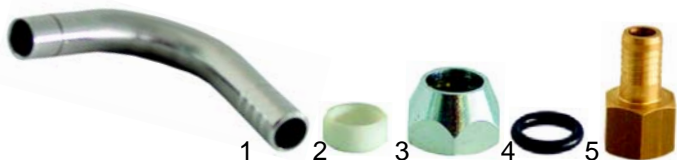

Item	Order	Description	Model	OEM
1	508088	boiler connection elbow	Passport 55.40, Gemini CF/CR, Program 25 CF/CR, SELF 480, GL500, GL700	2128
2	508051	gasket 12mm		1183
3	508052	union nut 3/8"		1184
4	508016	gasket	Master 21	123
5	508149	hose connector		2674