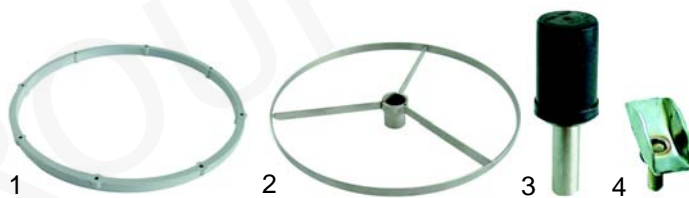

Item	Order	Description	Model	OEM
1	508042	basket support		631
2	508341	basket turn table	Gemini CR,	179011
3	508073	basket turn table bearing compl.	Program 25CR	1724
4	508020	fixing pin		157