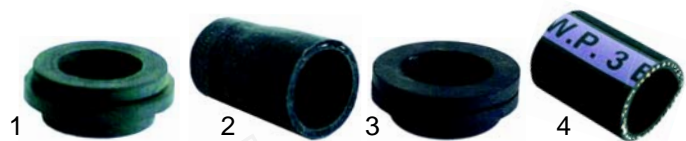

Item	Order	Description	Model	OEM
1	508093	sealing ring	Compact 20, Master	2140
2	508092	outlet hose		2139
3	508046	sealing ring	Gemini CF, Program 25	706
4	508045	outlet hose	CF/LR	700