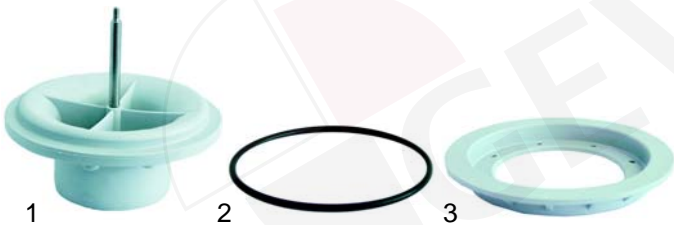

Item	Order	Description	Model	OEM
1	508081	drain seating		1933
2	508129	gasket		2564
3	508126	seating disc		2541