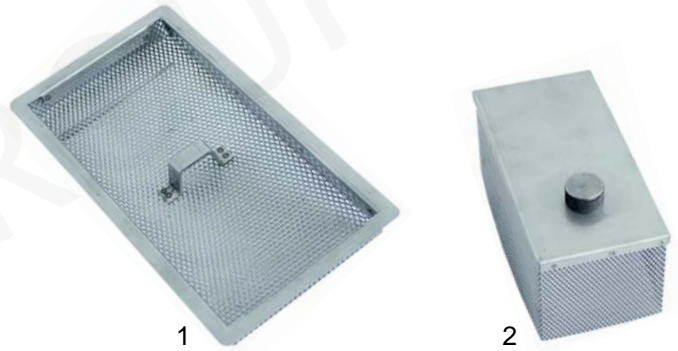

Item	Order	Description	Model	OEM
1	508297	filter	Aliseo 422, 428	4995
2	508293	filter		4954