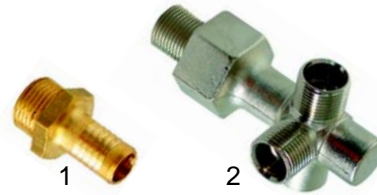

Item	Order	Description	Model	OEM
1	508060	hose connector 3/8"-12		1387
2	508344	distribution connector		214711