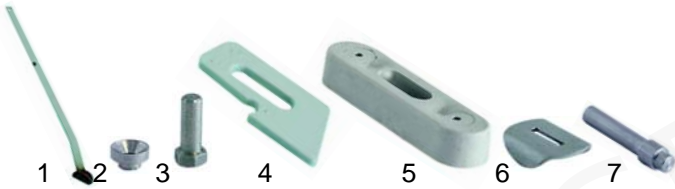

Item	Order	Description	Model	OEM
1	508276	door stay	Passport 55.40	4745
2	508223	bush		3165
3	508224	pin		3166
4	508362	plate		4438
5	508198	rod guide		2919
6	508256	guide washer		4609
7	508225	hinge pin		3167