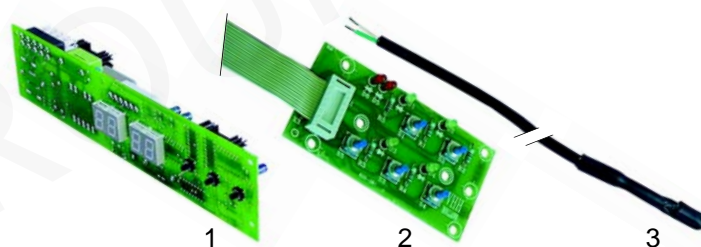

Electrical

Item	Order	Description	Model	OEM
1	400912	display p.c.p.	Project 28E, GL 4.32	4104
2	400613	display p.c.p.	AL 55.45E, AL 50.34E	4435 6478
3	379551	temperature sensor		4214, 4122, 4213