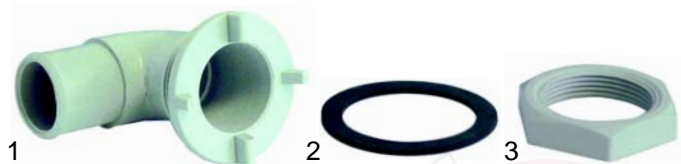

Item	Order	Description	Model	OEM
1	508002	drain elbow		32
2	508029	gasket		204
3	508028	nut		203