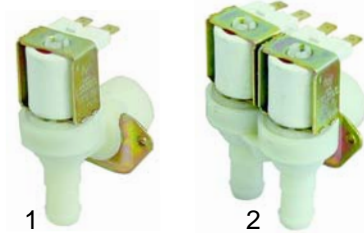

Solenoid valves

Item	Order	Description	Model	OEM
1	370248	single with reducer	universal	394
2	370249	double with reducer	devices with cold rinse and softeners	148