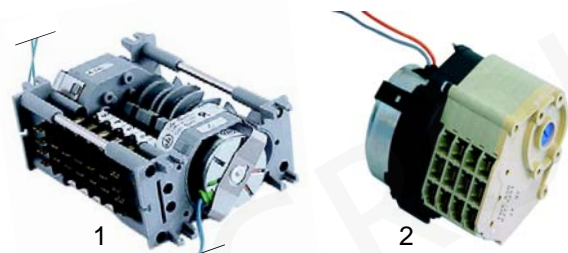

Item	Order	Description	Model	OEM
1	360270	60", 120", 180"	GL1040, GL1240	5047
2	360268	18' regeneration	universal	1144