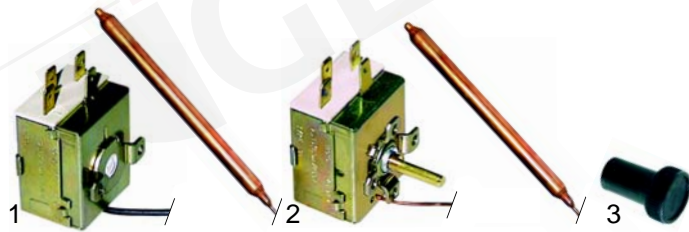

Thermostats

Item	Order	Description	Model	OEM
1	390421	30°-90 °C	universal	359
2	390006	30°-90 °C	universal (old)	359
3	110906	knob	universal (old)	374

Item	Order	Description	Model	OEM
1	390462	safety thermostat 105 °C boiler	universal	4913
2	390461	safety thermostat 95 °C tank	Projekt 28, GL4.32, AL 55.40, AL 55.45	4066

Thermometers

Item	Order	Description	Model	OEM
1	541306	0-120 °C/ 3000 mm	AP 45.30, AP 50.30, AP 50.35, AP 55.40, AP1040, GL1040, GL1240	5576 5693