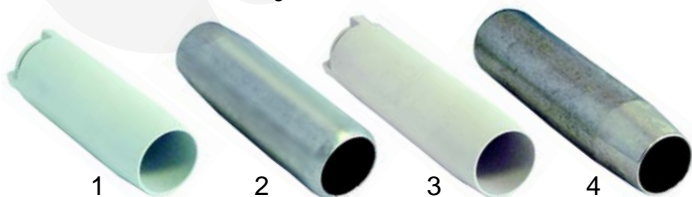

Drain and filter systems

Item	Order	Description	Model	OEM
1	508249	drain plug	Passport 35.21/ 38.25/	4183
2	508105	drain plug s/s	40.28/ 45.30, Project 28, GL4.32, GL534, GL738	2274
3	508250	drain plug	Passport 50.32/ 50.35	4184
4	508207	drain plug s/s		2992