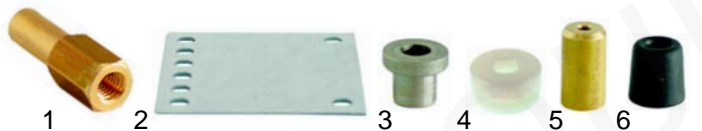

Item	Order	Description	Model	OEM
1	508137	micro switch trigger		2582
2	508168	spring holder lower		2738
3	508134	bush	Passport 1040, GL 1040, GL 1240	2579
4	508133	guide roller		2578
5	508138	clamp		2583
6	508041	end cap		626