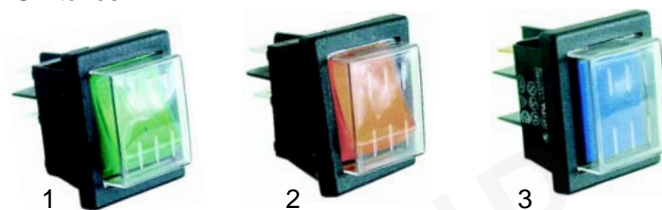

Switches

Item	Order	Description	Model	OEM
1	301164	main switch 0-3 (2-pole)	Compact 20, Gemini CF/CR, Master 21,	364 1146
2	301162	push button (2-pole)	Minibar CF/CR, Program 25 CF/CR, Project 28, GL5.34, GL7.38, GL500, GL700	71
3	301166	signal lamp 230V