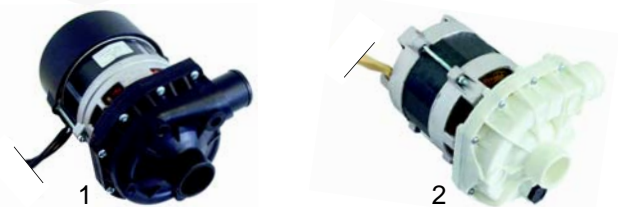

Pumps

Drain pumps/ Booster pumps

Item	Order	Description	Model	OEM
1	500374	drain pump 230V		379
2	500364	booster pump, 230V		380

Wash pumps

Item	Order	Description	Model	OEM
1	500365	0,10HP/ 230V	Compact 20, Passport 35.21, Master 21, 22, Minibar CF/CR	397
2	500366	0,25HP/ 230V	Gemini CF/CR, Passport 38.25/ 40.28, Program 25 CF/CR, Aliseo 422, 428	1629 4980
3	500372	0,5HP/ 230V	Passport 45.30/ 50.35, Project 28E, GL 4.32	10510 10511