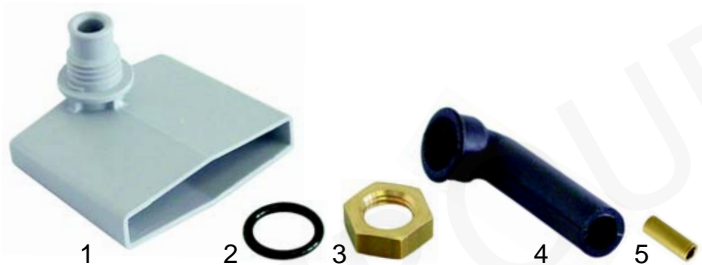

Item	Order	Description	Model	OEM
1	508202	air trap		2932
2	508204	gasket		2934
3	508200	nut		2924
4	508201	hose elbow		2927
5	508203	tube support		2933