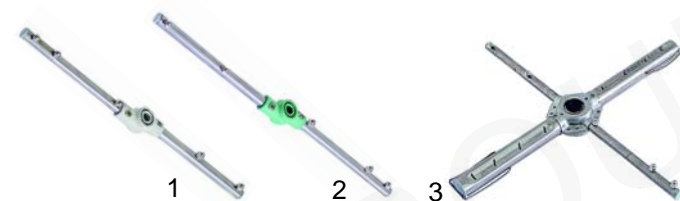

Item	Order	Description	Model	OEM
1	508243	rinse arm compl.	Passport 35.21, Compact 20, Master 22	4133
2	508255	rinse arm compl.	Gemini CF, Program 25 CF, Master 21, Minibar CF	4376 1712
3	508265	wash and rinse arm lower	Gemini CF, Program 25CF, Master 21, Minibar CF, Project 28	4724 2762