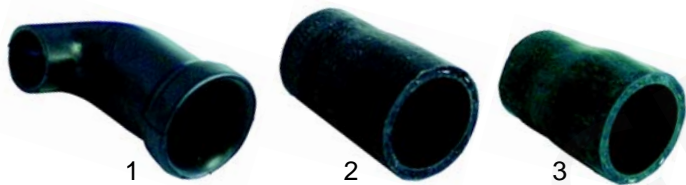

A

Hoses

Item	Order	Description	Model	OEM
1	508214	inlet hose	Passport 35.21, 38.25, 40.28	3080
2	508092	outlet hose	Passport 35.21	2139
3	508248	outlet hose	Passport 38.25, 40.28	4171