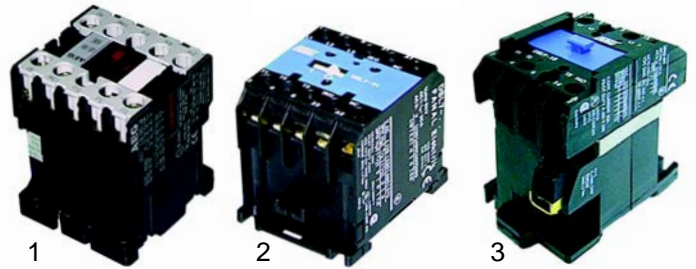

Relays - Contactors

Item	Order	Description	Model	OEM
1	380307	1-pole changeover 20A	Aliseo 422, 428	4867
2	380312	3-pole changeover 10A	GL1040, GL1240	2300

Item	Order	Description	Model	OEM
1	380238	3NO + 1NO AC1 20A	AP 35.21, AP 38.25, AP 40.28, AP 45.30, Project 28, GL4.32, GL 5.34, GL 7.38, Aliseo 422, 428	355
2	380213	3NO + 1NO AC1 20A	AP 50.32, AP 50.35	5140
3	380204	3NO + 1NO AC1 25A	AP 55.40, AP 10.40, GL 1040, GL 1240, AL 55.45, AL 50.34	4375