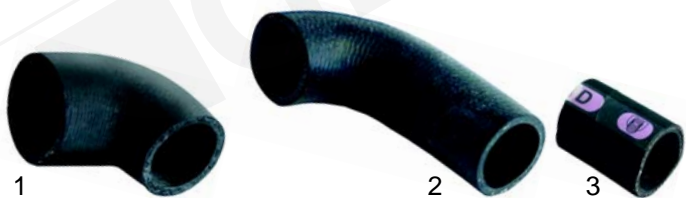

Item	Order	Description	Model	OEM
1	508147	inlet hose	Passport 45.30, 50.32, 50.35, 50.40, 1040, GL4.32	2655
2	508205	outlet hose	Passport 45.30, 50.32, 50.35, 50.40, GL4.32	2962
3	508290	outlet hose	Passport 1040	4935