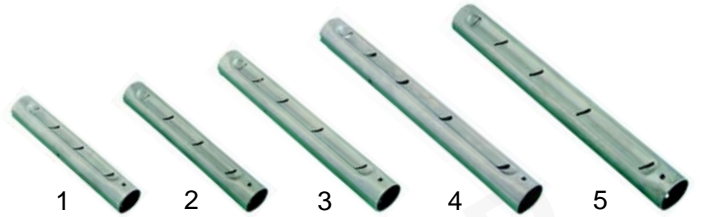

Item	Order	Description	Model	OEM
1	508227	wash arm 137mm		3195
2	508230	wash arm 157mm		3198
3	508234	wash arm 192mm		4001
4	508238	wash arm 217mm (plates)		4005
5	508237	wash arm 217mm (glasses)		4004