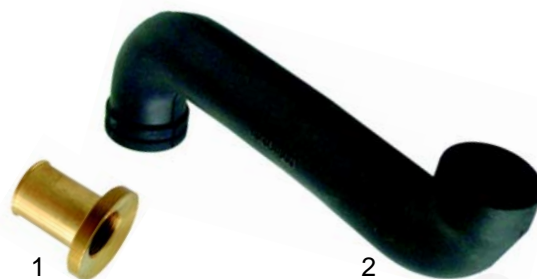

Item	Order	Description	Model	OEM
1	508117	drain seating/ bottom part	Program 25CF	2478
2	508022	hose from drain	Compact 20	161