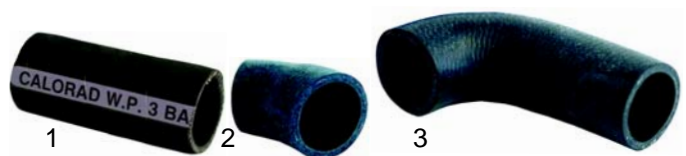

Item	Order	Description	Model	OEM
1	508325	inlet hose	AL 55.45E/P	6534
2	508327	inlet hose	AL 50.34E, AL 50.40E	6544
3	508205	outlet hose	AL 50.34, AL50.40E, AL 55.45E/P	2962