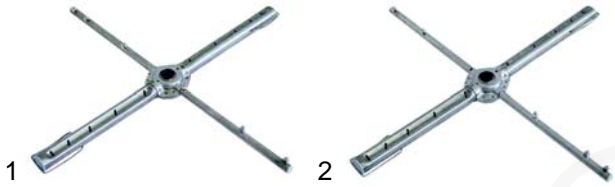

Item	Order	Description	Model	OEM
1	508212	wash and rinse arm upper/lower	AL50.34E (plates)	3048 4720
2	508211	wash and rinse arm upper/lower	AL50.34E (glasses)	3021 5051