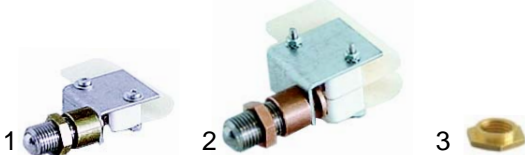

Item	Order	Description	Model	OEM
1	345810	micro switch, 1-pole	Passport 35.21/38.25/40.28, Program 25 CF/CR, Master 21, Project 28E/EM (old), GL 5.34, GL 7.38	2651
2	345811	micro switch, 2-pole	Passport 45.30/50.32/50.35/55.40, Master 22, Project 28E/EM, Aliseo 422, 428	4159
3	508360	nut		897