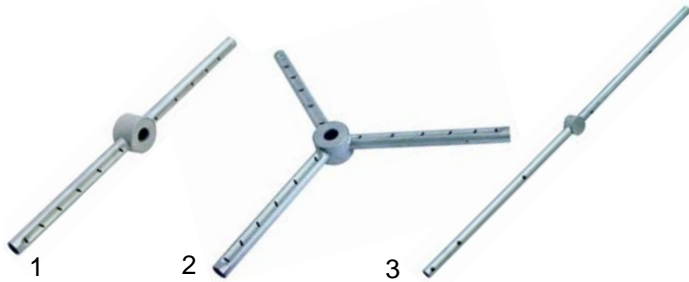

Item	Order	Description	Model	OEM
1	508172	wash arm (plates)	GL1040	2757
1	508174	wash arm(glasses)		2759
2	508173	wash arm (plates)	GL1240	2758
2	508175	wash arm (glasses)		2760
3	508177	rinse arm	GL1040, GL1240	2761