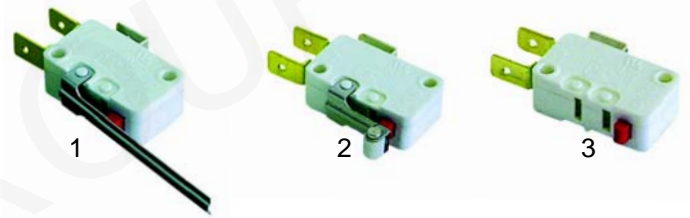

Item	Order	Description	Model	OEM
1	345254	micro switch 1-pole	Passport 1040, GL1040, GL1240	2384
2	345041	micro switch 1-pole	Compact 20, Gemini CF/CR	925
3	345105	micro switch 1-pole	Compact 20 (old), Gemini CF/CR (old), Minibar CF/CR	1689

Item	Order	Description	Model	OEM
1	345812	micro switch 2-pole	AL 55.E, AL 50.34E	6476