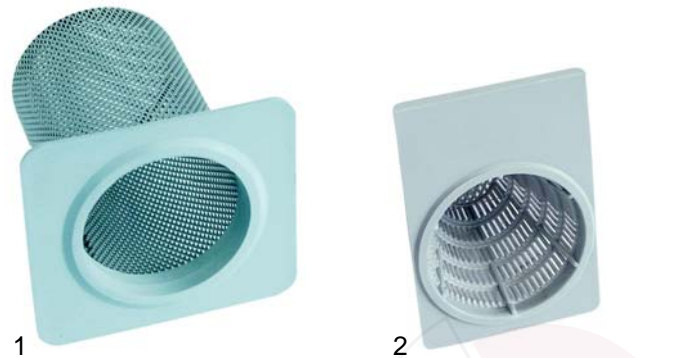

Item	Order	Description	Model	OEM
1	508050	filter	Gemini CF/CR	1177
2	508018	filter	Compact 20	137