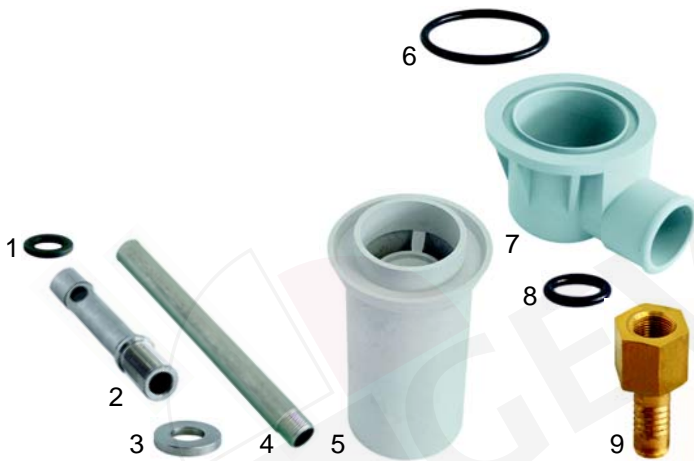

Item	Order	Description	Model	OEM
1	508049	teflon disc		1173
2	508096	rinse arm spindle		2153
3	508257	spacer piece		4671
4	508219	rinse arm		3155
5	508258	cover	Passport 35.21	4672
6	508061	O-ring		1633
7	508064	wash arm support lower		1695
8	508016	O-ring		123
9	508179	hose connector		2788