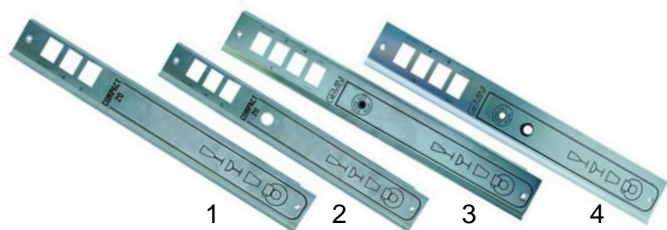

Item	Order	Description	Model	OEM
1	508347	fascia	Compact 20	2464
2	508346	fascia (drain pump)		2805
3	508363	fascia	Gemini	1688
4	508364	fascia (drain pump)		1369