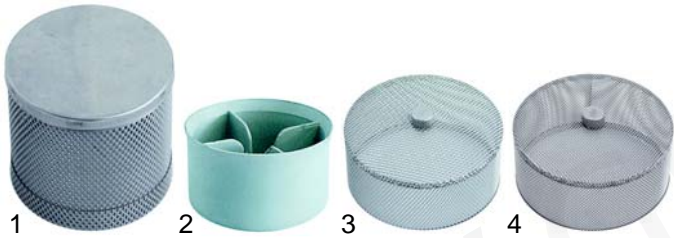

Item	Order	Description	Model	OEM
1	508217	drain filter	Passport 35.21/ 38.25/	3113
2	508226	rinsing filter	40.28	3169
3	508263	filter (plates)	Passport 45.30/ 50.32/ 50.35/ 55.40/ 1040, Pro- ject 28, GL4.32, GL1040, GL1240	4721 43
4	508264	filter (glasses)	Passport 50.32, Project 28, GL432	4722 114