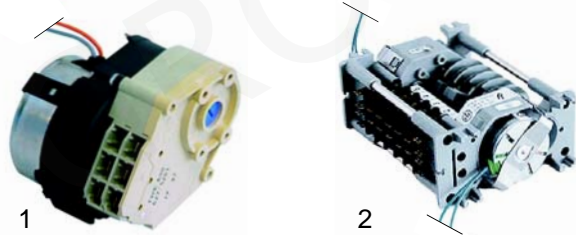

Timers

Item	Order	Description	Model	OEM
1	360077	120" 2 cams	Compact 20, Gemini CF/CR, Master 21, Minibar CF/CR, Program 25 CF/CR, Project 28, GL500, GL700, GL4.32, GL 7.38, GL1040, GL1240, Passport 35.21/38.25/40.28/45.30/50.32/50.35/1040, Aliseo 422, 428	1623
2	360269	120", 240", 360" 5 cams	Passport 55.40	4781