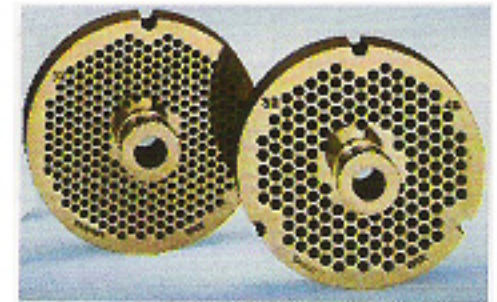

Dimension: 340 x 410 x 365 mm

Water capacity: 2 lt

Net weight: 13 kgs

C.E. Approved

ROLL - INOX

13-8300 27X12 cm

Electrolux

ZIG - ZAG INOX

13-8314 37X27 cm

 Electrolux

MATIC 2,5
Masina za sladoled