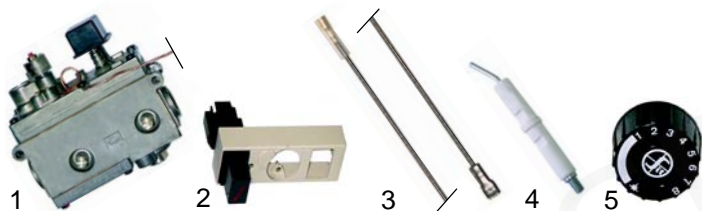

Item	Order	Description	Model	OEM
1	101188	Eurosit controller, 190°C		808934
2	100005	piezoelectric igniter		C00069
3	100018	ignition cable, 600mm		808230
4	100701	electrode		807905

Item	Order	Description	Model	OEM
1	100162	pilot burner		809195
2	100046	pilot burner		C00711
3	102042	thermocouple, 850mm		C00377
4	101265	interrupter		807842
5	375339	safety thermostat		808181