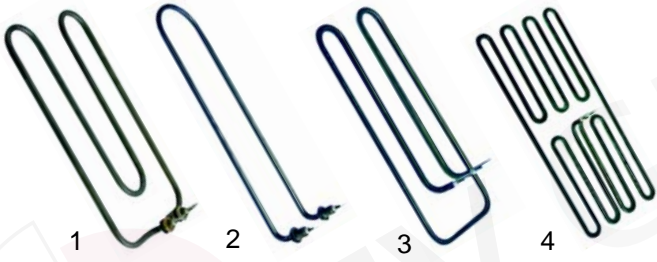

Bains-marie (electric)

Item	Order	Description	Model	OEM
1	416067	heating element, 1380W/230V	BM652E/654E	808174
2	416071	heating element, 800W/230V	CPBM704E	809070
3	416062	heating element, 1000W/230V	BM702EB EBM72EB/ 92EB	C10199
4	416072	heating element, 1500W/230V	BM704EB EBM92EB/ 94EB	C00644