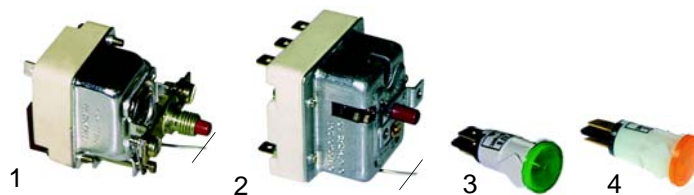

Item	Order	Description	Model	OEM
1	375337	safety thermostat, 1pole		C00546
2	375338	safety thermostat, 3pole		C00686
3	359142	signal lamp/green		807773
4	359143	signal lamp/green		806128