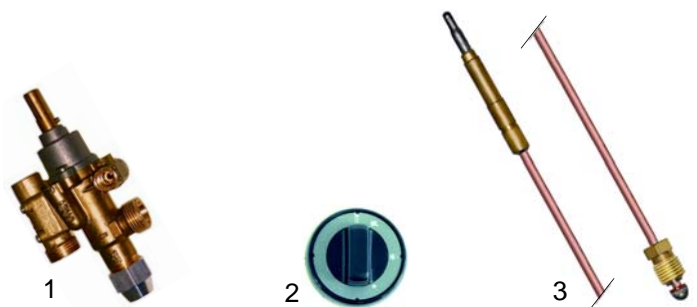

Item	Order	Description	Model	OEM
1	101086	gas tap	T65_	C00085
2	110811	knob	ET7_ /ET9_	C99683
3	102039	thermocouple, 320mm	T65_ /T70	C00072
3	102042	thermocouple, 850mm	ET7_ /ET9_	C00377
			EST7_ /EST9_