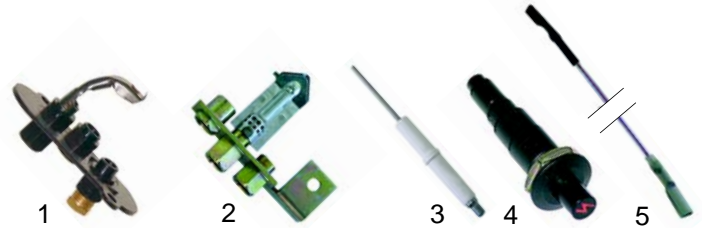

Item	Order	Description	Model	OEM
1	100050	pilot burner	PG7050/EPG750	809474
2	100148	pilot burner	EPG9100 - 9150	808524
3	100701	electrode		809475
4	100009	piezoelectric igniter	PG750/EPG750	809476
5	100147	ignition cable	EPG9100 - 9150	809468