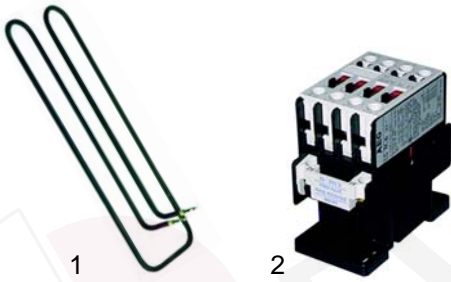

Tilting bratt pans (electric)

Item	Order	Description	Model	OEM
1	416075	heating element, 1200W	EBRE_	C00650
2	380261	contactor	EBRE_	C00571 828253