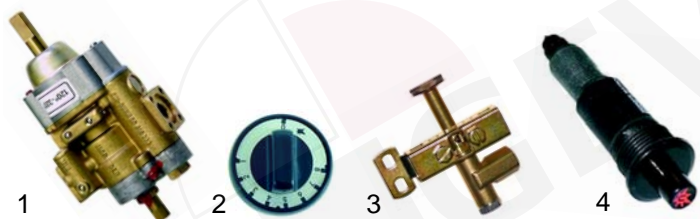

Item	Order	Description	Model	OEM
1	101159	gas thermostat		C00600
2	110812	knob	universal	C99698
3	100046	pilot burner		C00711
4	100005	piezoelectric igniter	ET7_/ET9_	C00069