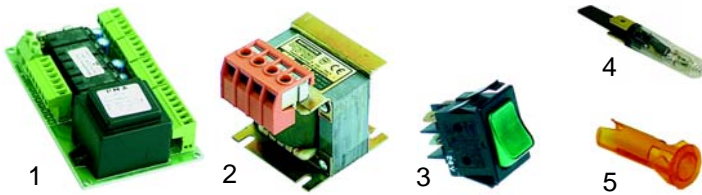

Item	Order	Description	Model	OEM
1	400202	p.c.b. board, 24V		C00566
2	400203	transformer, 240V/24W		C00506
3	300136	rocker switch, 24V	EBRG_	C00610
4	359129	signal element, 24V	EBRE_	C00614
5	359124	insert lamp holder/yellow