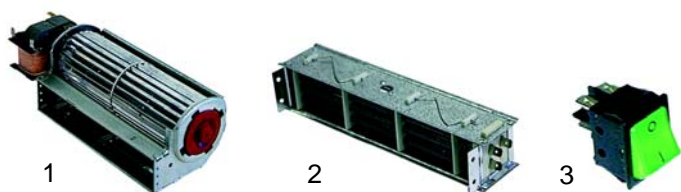

Hot cupboards

Item	Order	Description	Model	OEM
1	601004	fan with transverse flow		827914
2	415115	heating register, 2x1000W		827915
3	301003	rocker switch		818181