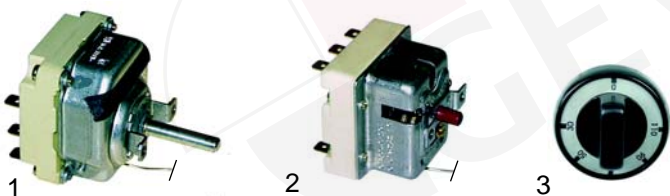

Item	Order	Description	Model	OEM
1	375021	thermostat, 110°C, 3pole		808058
2	375277	safety thermostat, 160°C		808057
3	110819	knob, 110°C		C99692