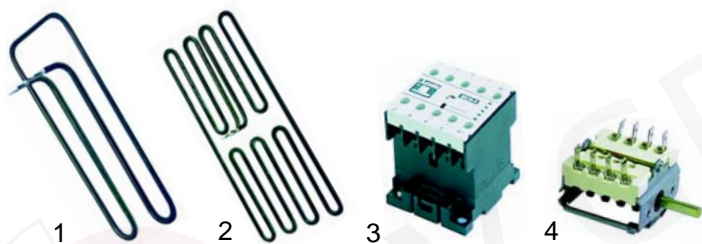

F Fry tops (electric)

Item	Order	Description	Model	OEM
1	416062	heating element, 1000W		C10199
2	416072	heating element, 1500W		C00644
3	380082	contactor		C00287
4	300017	main switch, 4-pole		C00690