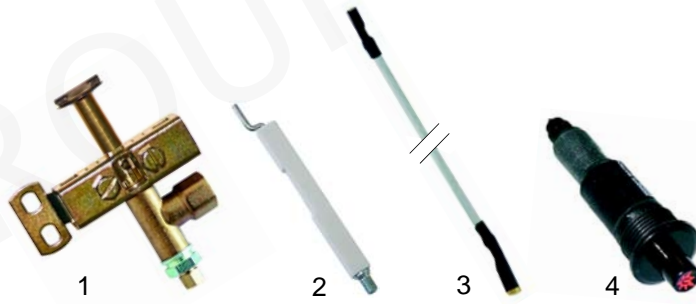

Item	Order	Description	Model	OEM
1	100122	pilot burner		C00392
2	100708	electrode	T65_ /T70_	C00172
3	100123	ignition cable, 600mm	ET7_ /ET9_	C00171
4	100005	piezoelectric igniter	ET7_ /ET9_	C00069