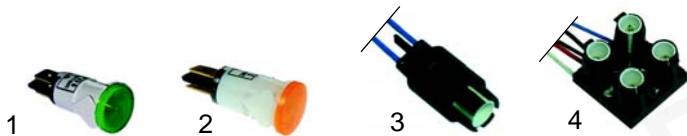

Item	Order	Description	Model	OEM
1	359142	signal lamp/green		807773
2	359143	signal lamp/yellow		806128
3	359327	residual temperature display, 1 heating element compartment		809398
4	359326	residual temperature display, 4 compartment		809047