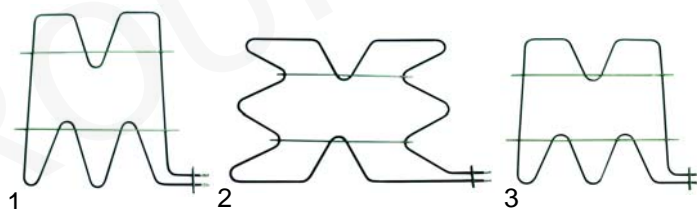

Ovens (electric)

Item	Order	Description	Model	OEM
1	416060	heating element, 2200 W	450x570x370mm	C10192
2	416061	heating element, 3000 W	730x570x370mm	C10193
3	416068	heating element, 2500 W	530x650x370mm	C10194