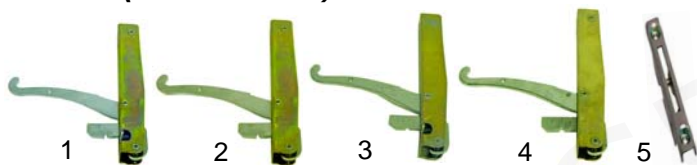

Ovens (mechanical)

Item	Order	Description	Model	OEM
1	690531	hinge/right	450x570x370mm	C00130
2	690532	hinge/left	530x650x370mm	C00131
3	690533	hinge/right	730x570x370mm	C10079
4	690534	hinge/left	880x565x370mm	C10080
5	690535	counter part		C00132

Pos.	Order	Description	Model	OEM
1	900224	door seal	450x570x370mm	C10088
2	900226	door seal	530x570x370mm	C10089
3	900227	door seal	530x650x370mm	C10090
4	900228	door seal	880x565x370mm	C10091
5	900225	door seal	540x660x300mm	C10165