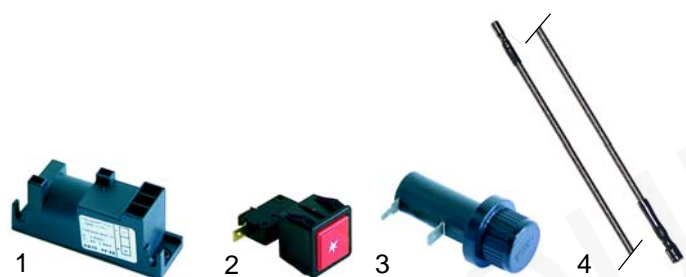

Item	Order	Description	Model	OEM
1	101030	ignition unit		C10167
2	100160	ignition switches		C10250
3	101036	battery holder		C10166
4	100018	ignition cable, 600mm		C00171