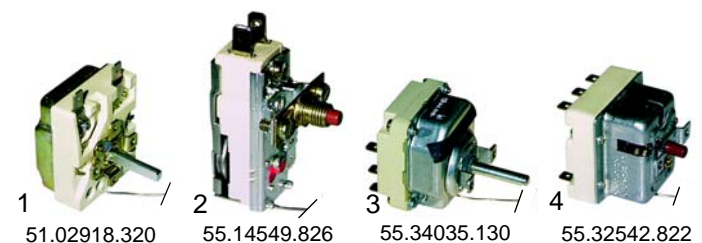

Item	Order	Description	Model	OEM
1	375261	thermostat, 95-190°C 1-pole		808935
2	375260	safety thermostat, 240° 1-pole		808430
3	375410	thermostat, 90-180°C 3-pole		807603
4	375258	safety thermostat, 225° 3-pole		807349