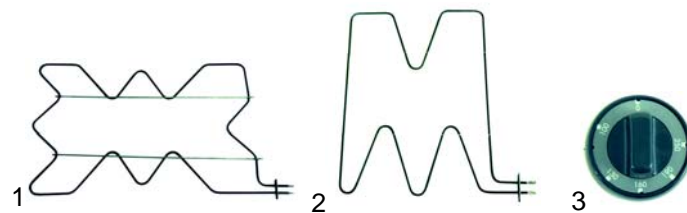

Item	Order	Description	Model	OEM
1	416069	heating element, 4000 W	880x565x37 mm	C10195
2	416074	heating element, 2500 W	540x660x300mm	C00215
3	110814	knob oven	-	C99639