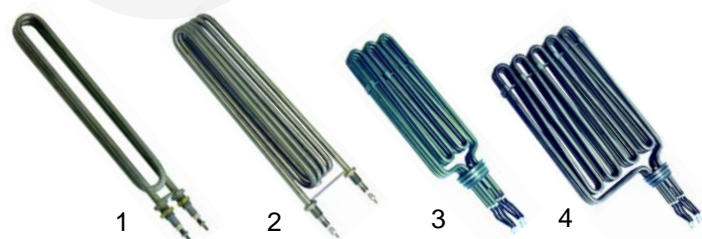

Fryers (electric)

Item	Order	Description	Model	OEM
1	416065	heating element, 1330 W/230 V	FR_ _EGT/	808620
2	416064	heating element, 3300 W/230 V	FR_ _EGM	809460
3	416063	heating element, 6800 W/400 V	FR_ _E/SFR_ _ E1/FR_ _EB1/ EFR_ _EZV	808689
4	416070	heating element, 10200 W/400 V	FR_ _EB/ SFR_ _E1/ EFR_ _EB	808256
4	416059	heating element, 15000 W/400 V	EFR9_ _EB	808046