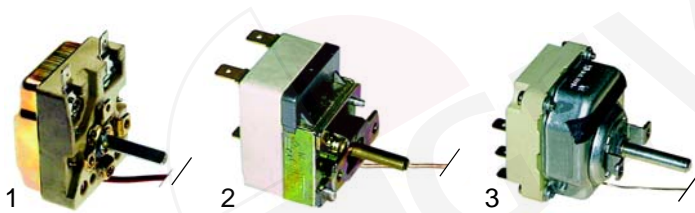

Item	Order	Description	Model	OEM
1	375334	thermostat	BM652E/654E	808144
2	390082	thermostat	BM702_E, SBM_E	807256
3	375021	thermostat	CPBM704E	808058