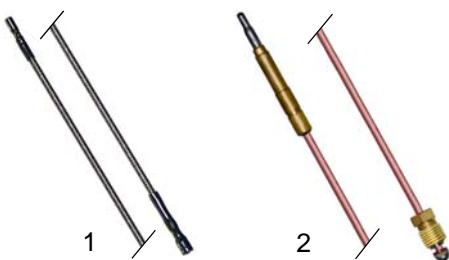

Item	Order	Description	Model	OEM
1	100164	ignition cable, 1300mm	T65_/T70_	C10259
1	100018	ignition cable, 600mm	ET7_/ET9_	C00171
2	102045	thermocouple, 1500mm	T65_/T76_	C10201
2	102042	thermocouple, 850mm	ET7_/ET9_	C00377