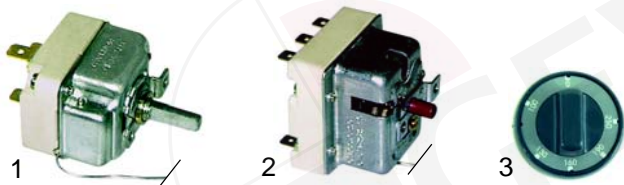

Item	Order	Description	Model	OEM
1	375232	thermostat, 300°C		C00563
2	390141	safety thermostat	EBRG_	C00098
3	110814	knob, 250°C	EBRE_	C99639