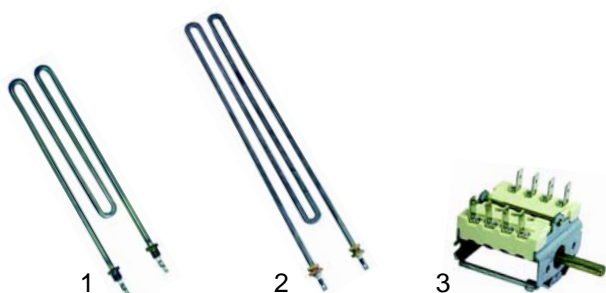

Pasta cookers (electric)

Item	Order	Description	Model	OEM
1	416066	heating element, 1840W/230V		808056
2	416077	heating element, 2520W/230V		808756
3	300002	switch		808052