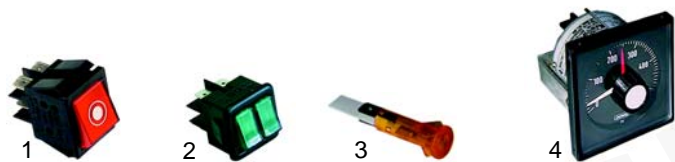

Member of the  **GEV GROUP**

Item	Order	Description	Model	OEM
1	301076	reset switch		
2	345055	double rocker switch	Export gas	
3	359140	signal lamp		
4	379039	thermostat		333002

Item	Order	Description	Model	OEM
1	345055	double rocker switch		
2	359140	signal lamp		
3	541054	thermometer 500°	Export Erre	332001
4	375100	thermostat 500°, 1 pole		
5	110330	knob		513002

Item	Order	Description	Model	OEM
1	101164	valve V4605	Export gas	512001
2	101165	ignition control module		512002

Item	Order	Description	Model	OEM
1	379027	electronic controller		331008
2	379051	sensor TCJ	Europa	
3	301003	switch		