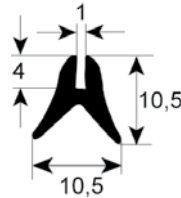

profile 1615

No.	Part-No.	L (mm)	Suitable for	OEM-No.
1	511610	2300	Bourgeois	JOIN066