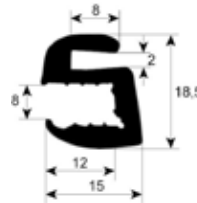

profile 1874

No.	Part-No.	Perimeter (mm)	Qty	Suitable for	OEM-No.
1	900269	2060	1	Electrolux Zanussi	003739 0780003739