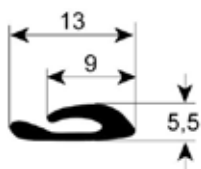

profile 1880

No.	Part-No.	L (mm)	Qty	Suitable for	OEM-No.
1	900882	-	MTR	Bertos Foinox	-
2	900470	520	1	Bertos Foinox	14018 14018
3	900471	680	1	Bertos Foinox	14019 14019
4	900469	1385	1	Bertos Foinox	14017 14017