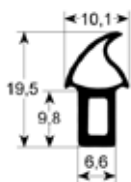

profile 2740

No.	Part-No.	L (mm)	Qty	Suitable for	OEM-No.
1	900545	-	MTR	-	-
2	900544	1350	1	Giga Star10 Whirlpool	0000X05600 0000X05600 483286009256