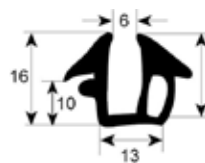

profile 1810

No.	Part-No.	Qty	Suitable for	OEM-No.
1	900192	MTR	Electrolux Zanussi	054224 054224