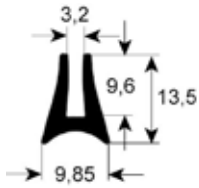

profile 1590

No.	Part-No.	Qty	Suitable for	OEM-No.
1	900110	MTR	Eloma	215961