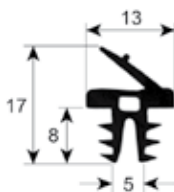

profile 2275

No.	Part-No.	B (mm)	L (mm)	Suitable for	OEM-No.
1	900610	290	690	Bonnet	366371

profile 2276

No.	Part-No.	Qty	Suitable for	OEM-No.
1	900763	MTR	Electrolux	OK9170

profile 2300

No.	Part-No.	Qty	Suitable for	OEM-No.
1	900914	MTR	Piron	7323000016