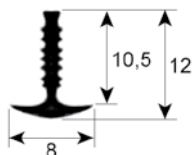

profile 2985

No.	Part-No.	L (mm)	Suitable for	OEM-No.
1	511620	4350	Bourgeois	JOIN029