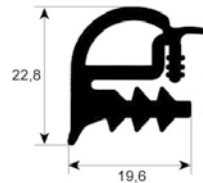

profile 2250

No.	Part-No.	B (mm)	L (mm)	Suitable for	OEM-No.
1	900085	470	520	Rational	5105.1001
2	900086	470	790	Rational	5105.1004