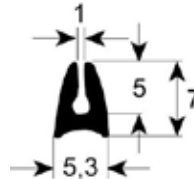

window seals

profile 1500

No.	Part-No.	L (mm)	Suitable for	OEM-No.
1	900561	1430	Küppersbusch	060976