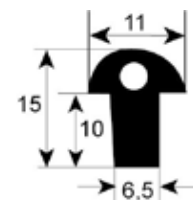

profile 2930

No.	Part-No.	L (mm)	Suitable for	OEM-No.
1	900727	1410	Silko	LB84800