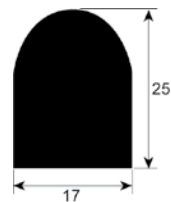

profile 4020

No.	Part-No.	L (mm)	Qty	Suitable for	OEM-No.
1	900055	-	MTR	Küppersbusch Rational	062293 5012.0550
2	900564	750	1	Rational	5012.0550
3	900565	1100	1	Rational	5012.0551