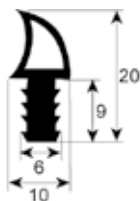

profile 2741

No.	Part-No.	Qty	Suitable for	OEM-No.
1	900829	MTR	Baron Olis Polaris	2510674 2510674 2510674