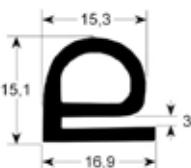

profile 2220

No.	Part-No.	Qty	Suitable for	OEM-No.
1	900068	MTR	Wiesheu	40198