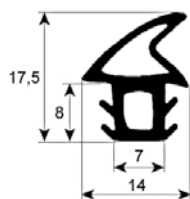

profile 2745

No.	Part-No.	L (mm)	Suitable for	OEM-No.
1	900632	2160	Smeg	754131089