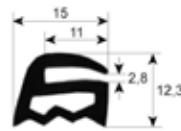

profile 1870

No.	Part-No.	Qty	Suitable for	OEM-No.
1	900114	MTR	Convothem	7001042