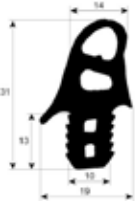

profile 2705

No.	Part-No.	Qty	Suitable for	OEM-No.
1	900751	MTR	Wiesheu	38605