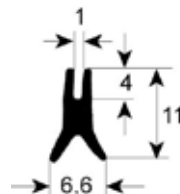

profile 1550

No.	Part-No.	Qty	Suitable for	OEM-No.
1	900752	MTR	Electrolux	0K2281