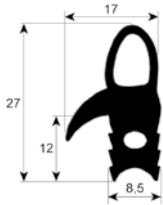

profile 2530

No.	Part-No.	B (mm)	L (mm)	Suitable for	OEM-No.
1	900194	520	1400	Rational	5105.1007
2	900087	710	815	Rational	5110.1047
3	900089	725	1410	Rational	5105.1008

profile 2700

No.	Part-No.	Qty	Suitable for	OEM-No.
1	900939	MTR	Capic	I304024