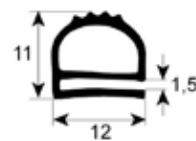

profile 2255

No.	Part-No.	B (mm)	L (mm)	Suitable for	OEM-No.
1	900707	300	570	Offcar	844491