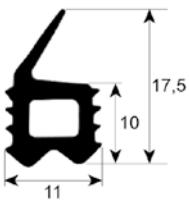

profile 2708

No.	Part-No.	B (mm)	L (mm)	Suitable for	OEM-No.
1	901132	545	590	AltoShaam	GS-23778