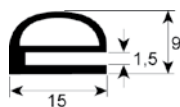

profile 4030

No.	Part-No.	L (mm)	Qty	Suitable for	OEM-No.
1	900403	-	MTR	Convotherm	-
2	900167	1970	1	Convotherm	7001039