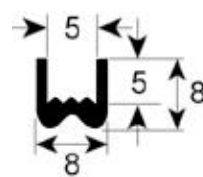

profile 1575

No.	Part-No.	L (mm)	Suitable for	OEM-No.
1	900868	2020	Gierre	GUA540