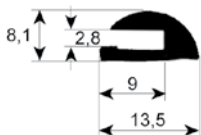

profile 1882

No.	Part-No.	Qty	Suitable for	OEM-No.
1	693228	1	Tecnoeka	09980458000
2	691202	MTR	Tecnoeka	09980458000