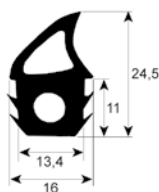

profile 2746

No.	Part-No.	Qty	Suitable for	OEM-No.
1	900901	MTR	Bake-Off	331800011