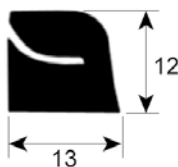

profile 1893

No.	Part-No.	Qty	Suitable for	OEM-No.
1	900937	MTR	Capic	I304026