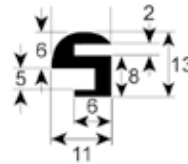

profile 1873

No.	Part-No.	L (mm)	Suitable for	OEM-No.
1	900869	1850	Gierre	GUA520