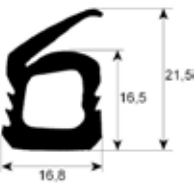

profile 2275

No.	Part-No.	B (mm)	L (mm)	Suitable for	OEM-No.
1	900610	290	690	Bonnet	366371