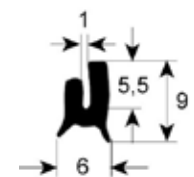

profile 1510

No.	Part-No.	Qty	Suitable for	OEM-No.
1	900270	MTR	Electrolux Zanussi	053754 053754