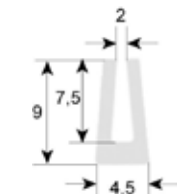

profile 2934

No.	Part-No.	Qty	Suitable for	OEM-No.
1	900456	MTR	Zanolli	GUAR0010