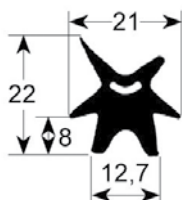

profile 2405

No.	Part-No.	B (mm)	L (mm)	Suitable for	OEM-No.
1	900760	470	670	MBM Italien	PAFOC00574
2	900761	670	700	MBM Italien	PAFOC00575