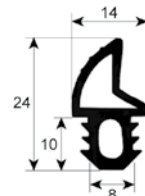

profile 2755

No.	Part-No.	Qty	Suitable for	OEM-No.
1	900913	MTR	Piron	GUA30002