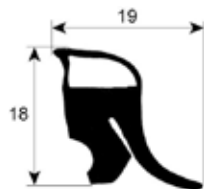

profile 2921

No.	Part-No.	L (mm)	Suitable for	OEM-No.
1	900764	1600	Electrolux	OK8159