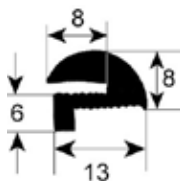

profile 1889

No.	Part-No.	Qty	Suitable for	OEM-No.
1	900782	MTR	Coven	MCGV0002