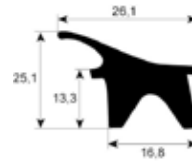

profile 2400

No.	Part-No.	B (mm)	L (mm)	Qty	Suitable for	OEM-No.
1	900883	-	-	MTR	Foinox	-
2	900461	-	380	1	Foinox	30099
3	900462	-	410	1	Foinox	30098
4	900480	390	400	1	Foinox	-
5	900464	420	645	1	Bertos Foinox	23595800 1093
6	900683	475	645	1	Foinox Giga	3351 RX3351
7	900467	480	650	1	Bertos Foinox	23596700 3351
8	900465	480	700	1	Bertos Foinox	23595200 0323
9	900468	660	825	1	Bertos Foinox	23595600 1217
10	900474	685	805	1	Bertos Foinox	14014 14014
11	900475	685	1465	1	Bertos Foinox	14013 14013
12	900466	700	915	1	Bertos Foinox	23595400 0324