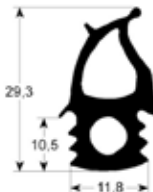

profile 2760

No.	Part-No.	B (mm)	L (mm)	Qty	Suitable for	OEM-No.
1	900278	485	510	1	Electrolux Zanussi	006992 006992
2	900268	485	755	1	Electrolux Zanussi	007069 007069
3	900276	485	1480	1	Electrolux Zanussi	0C0881 0C0881
4	901146	680	770	1	Electrolux Zanussi	0C1218 0C1218
5	900267	680	1480	1	Electrolux Zanussi	0C1195 0C1195