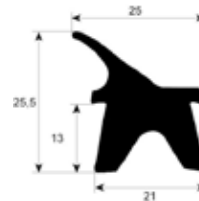

profile 2402

No.	Part-No.	B (mm)	L (mm)	Qty	Suitable for	OEM-No.
1	900348	-	-	MTR	Giorik	7070162
2	900414	385	425	1	Inoxtrend	RRC2215-06
3	901129	580	765	1	Inoxtrend	RRC2215-02