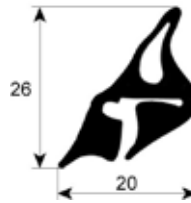

profile 2515

No.	Part-No.	Perimeter (mm)	Suitable for	OEM-No.
1	900498	1610	Eloma	693219