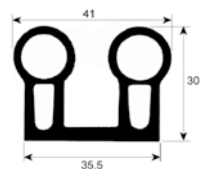

profile 9986

1

No.	Part-No.	Qty	Suitable for	OEM-No.
1	901126	10m	Surfrigo	-