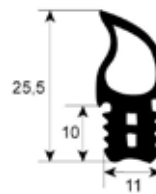

profile 2715

No.	Part-No.	B (mm)	L (mm)	Qty	Suitable for	OEM-No.
1	900955	-	-	MTR	Convotherm	-
2	900930	440	750	1	Convotherm	7011002
3	900369	470	520	1	Convotherm	7011001
4	900791	475	1500	1	Convotherm	7011003
5	900852	663	771	1	Convotherm	7011005
6	900853	665	965	1	Convotherm	7011006
7	900851	667	1490	1	Convotherm	7011007