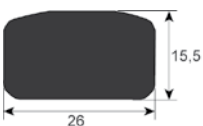

profile 9993

1

No.	Part-No.	Qty	Suitable for	OEM-No.
1	901116	MTR	Frigor Box	-

gaskets for heated units

kettle gaskets

profile 3010

No.	Part-No.	L (mm)	Suitable for	OEM-No.
1	900819	1000	Firex	10600300
2	900821	2000	Firex	10600300/1
3	900822	2400	Firex	10600300/2
4	900823	3000	Firex	10600300/3