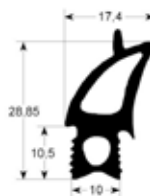

profile 2730

No.	Part-No.	B (mm)	L (mm)	Qty	Suitable for	OEM-No.
1	900951	-	-	MTR	Rational	Unbekannt
2	900291	473	785	1	Rational	5105.1021P
3	900260	475	505	1	Rational	20.00.394P
4	900261	475	770	1	Rational	20.00.396P
5	900262	475	1490	1	Rational	20.00.398P
6	900290	480	540	1	Rational	5105.1020P
7	900293	495	1505	1	Rational	5105.1023P
8	900567	505	680	1	Rational	20.00.395P
9	900573	680	770	1	Rational	20.00.397P
10	900292	690	807	1	Rational	5105.1022P
11	900574	690	1490	1	Rational	20.00.399
12	900294	695	1505	1	Rational	5105.1024P