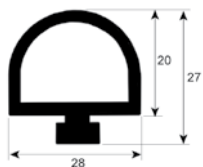

profile 9992

1

No.	Part-No.	Qty	Suitable for	OEM-No.
1	901115	MTR	Frigor Box	-