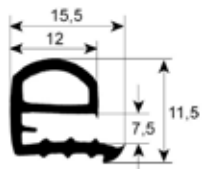

profile 1860

No.	Part-No.	B (mm)	L (mm)	Suitable for	OEM-No.
1	900183	430	485	Rational	5105.1000
2	900184	430	745	Rational	5105.1003
3	900088	430	1275	Rational	5105.1005
4	900193	600	715	Rational	5105.1017
5	900198	635	1275	Rational	5105.1006