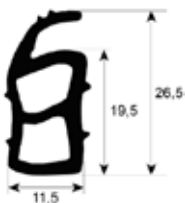

profile 2276

No.	Part-No.	Qty	Suitable for	OEM-No.
1	900763	MTR	Electrolux	OK9170