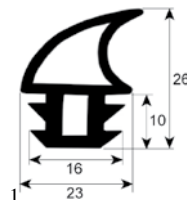

profile 2749

No.	Part-No.	B (mm)	L (mm)	Suitable for	OEM-No.
1	901152	665	775	Foinox	14081