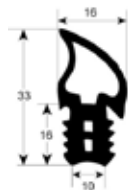

profile 2743

No.	Part-No.	B (mm)	L (mm)	Qty	Suitable for	OEM-No.
1	900956	-	-	MTR	MKN	-
2	900783	480	610	1	MKN	211094
3	900784	610	750	1	MKN	211095