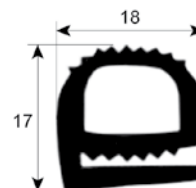

profile 2257

No.	Part-No.	Qty	Suitable for	OEM-No.
1	900938	MTR	Capic	I304002