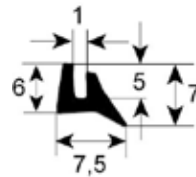

profile 1570

No.	Part-No.	Qty	Suitable for	OEM-No.
1	900056	MTR	Küppersbusch Rational	062292 5012.0200