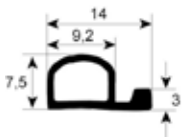

profile 1855

No.	Part-No.	Qty	Suitable for	OEM-No.
1	900720	MTR	Angelo-Po	3031880