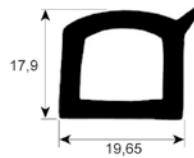

profile 2955

No.	Part-No.	Qty	Suitable for	OEM-No.
1	900051	MTR	Electrolux Juno	0H6767 0H6767