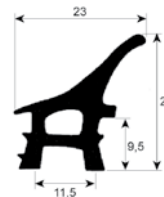

profile 2403

No.	Part-No.	L (mm)	Qty	Suitable for	OEM-No.
1	900781	-	MTR	Coven	MCGPN004
2	900778	460	1	Coven	MCGPN004
3	900779	585	1	Coven	MCGPN004
4	900780	890	1	Coven	MCGPN004