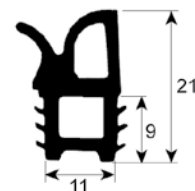

profile 4050

No.	Part-No.	L (mm)	Suitable for	OEM-No.
1	900776	1020	Lainox	70041150

profile 4060

No.	Part-No.	B (mm)	L (mm)	Suitable for	OEM-No.
1	900140	450	170	Rational	5105.1015
2	900141	675	170	Rational	5105.1010