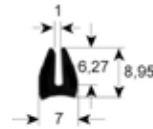

profile 1540

No.	Part-No.	Qty	Suitable for	OEM-No.
1	900172	MTR	Gico	293200610

profile 1550

No.	Part-No.	Qty	Suitable for	OEM-No.
1	900752	MTR	Electrolux	0K2281

profile 1560

No.	Part-No.	L (mm)	Qty	Suitable for	OEM-No.
1	900113	-	MTR	Convotherm Rational	7001041 5012.0201
2	900177	2800	1	Rational	5012.0201
3	900178	3800	1	Rational	5012.0202
4	900179	5400	1	Rational	5012.0203
5	900182	5900	1	Rational	5012.0204