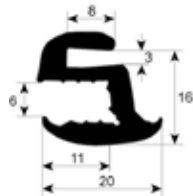

profile 1873

No.	Part-No.	L (mm)	Suitable for	OEM-No.
1	900869	1850	Gierre	GUA520

profile 1874

No.	Part-No.	Perimeter (mm)	Qty	Suitable for	OEM-No.
1	900269	2060	1	Electrolux Zanussi	003739 0780003739

profile 1875